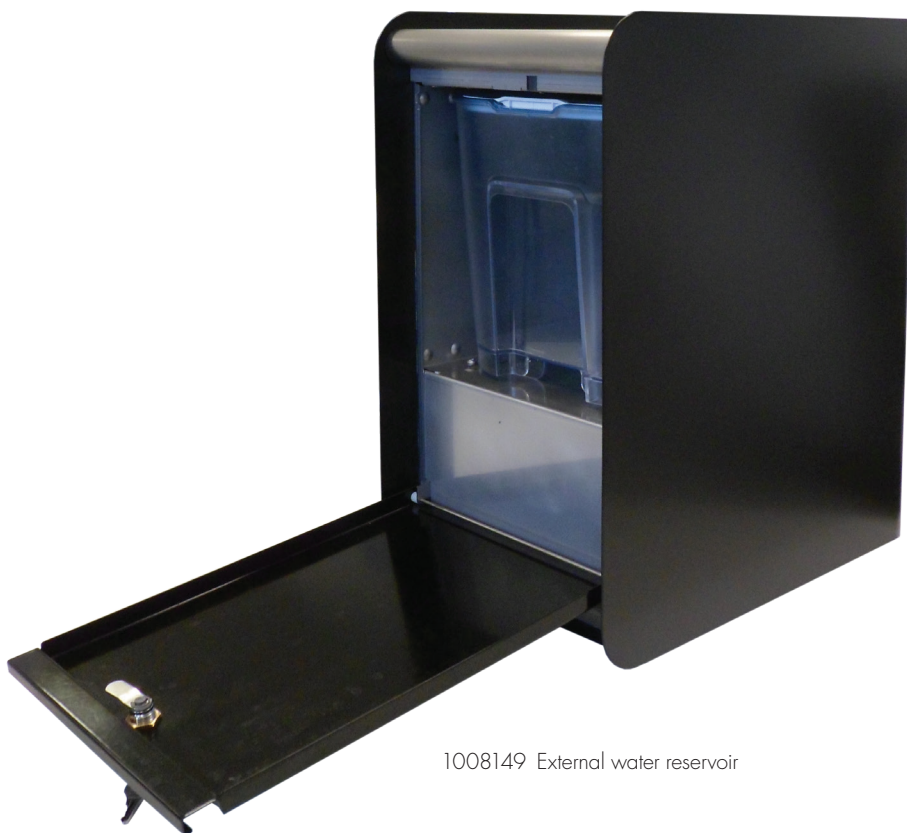

In situations where the main water connection is not available, the (external) water reservoir is the perfect solution. With this add on the OptiMe can be installed anywhere. The external water reservoir is located in a lockable case.

ADD ON UNIT: OPTIME WATER RESERVOIR

- + Capacity 8.2 ltr. (5.2 ltr. filtered)
- + One Brita Maxtra+ filter included (100 ltr. / 4 weeks)
- + 360° design
- + Lockable
- + Colour front: black
- + Colour side/back panel: select in configurator
- + Position: left or right of the OptiMe (always left in combination with the milk cooler)
- + Dimensions (WxDxH) : 230x420x455 mm

1008149 External water reservoir

+ Removable water reservoir, manual filling

+ Brita Maxtra+ filter

DIMENSIONS

All dimensions in mm