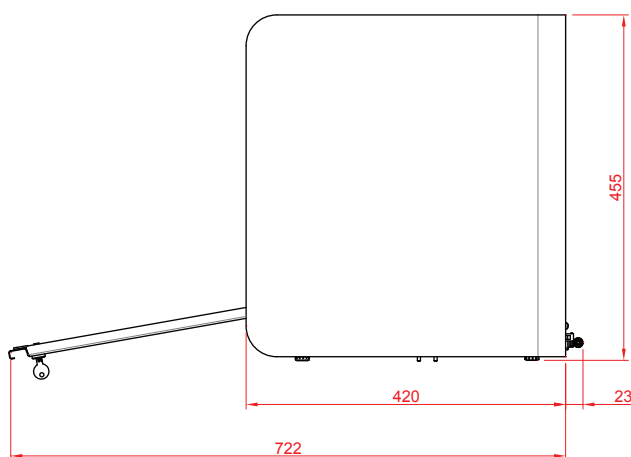

ADD ON UNIT: OPTIME WATER RESERVOIR

- + Capacity 8.2 ltr. (5.2 ltr. filtered)
- + One Brita Maxtra+ filter included (100 ltr. / 4 weeks)
- + 360° design
- + Lockable
- + Colour front: black
- + Colour side/back panel: select in configurator
- + Position: left or right of the OptiMe (always left in combination with the milk cooler)
- + Dimensions (WxDxH) : 230x420x455 mm

1008149 External water reservoir

+ Removable water reservoir, manual filling

+ Brita Maxtra+ filter

DIMENSIONS

All dimensions in mm