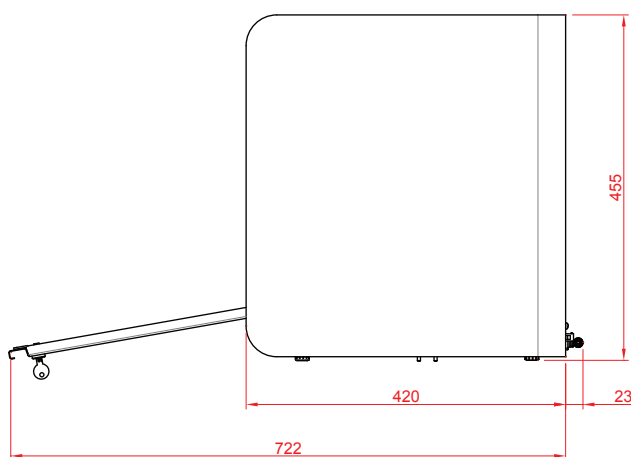

#### ADD ON UNIT: OPTIME WATER RESERVOIR

- + Capacity 8.2 ltr. (5.2 ltr. filtered)
- + One Brita Maxtra+ filter included (100 ltr. / 4 weeks)
- + 360° design
- + Removable water reservoir, manual filling
- + Special compartment for spare filters
- + Colour front: black
- + Colour side/back panel: select in configurator
- + Position: left or right of the OptiMe
- + Dimensions (WxDxH) : 230x420x455 mm

## DIMENSIONS

All dimensions in mm