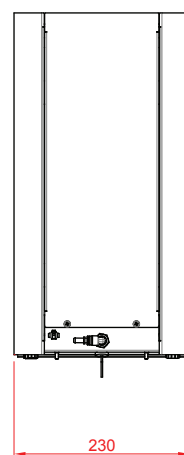

#### ADD ON UNIT: OPTIME WATER RESERVOIR

- + Capacity 8.2 ltr. (5.2 ltr. filtered)
- + One Brita Maxtra+ filter included (100 ltr. / 4 weeks)
- + 360° design
- + Removable water reservoir, manual filling
- + Special compartment for spare filters
- + Colour front: black
- + Colour side/back panel: select in configurator
- + Position: left or right of the OptiMe
- + Dimensions (WxDxH) : 230x420x455 mm

## DIMENSIONS

All dimensions in mm