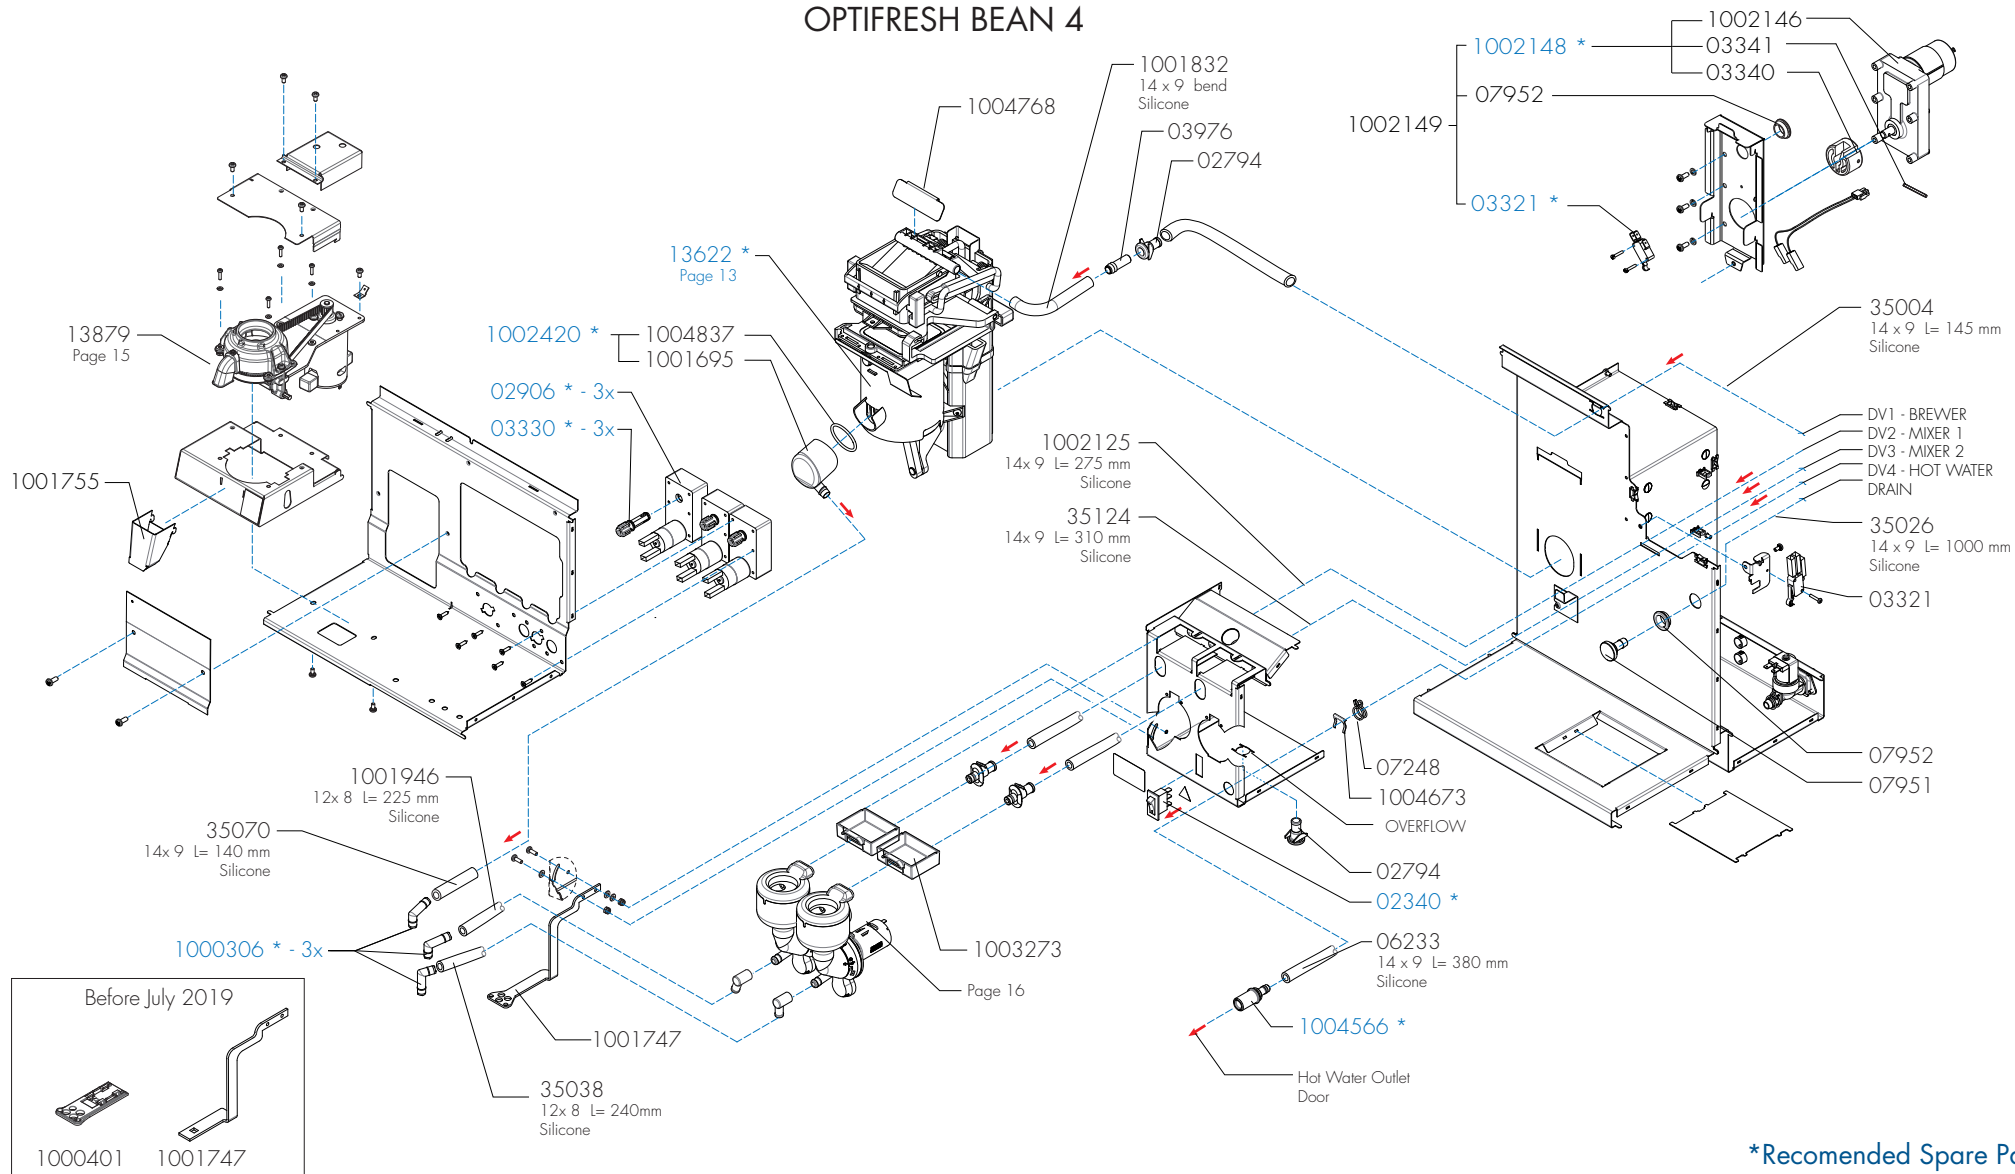

OPTIFRESH BEAN 4

*Recommended Spare Part

Type : OPTIFRESH BEAN TOUCH

Articlenumber : see page 1

Rated voltage : 1N~ 220-240V 50-60Hz 2275W
2575W (PEAK)

From mach. nr. : 1SA 13557

Date : 05 - 2017

Drawer : FdB
Date : 24-01-17

Page : 8 - 22

Rev : 1.1 - (08-08-2023)

Spare Parts Info

ANIMO

www.animo.eu