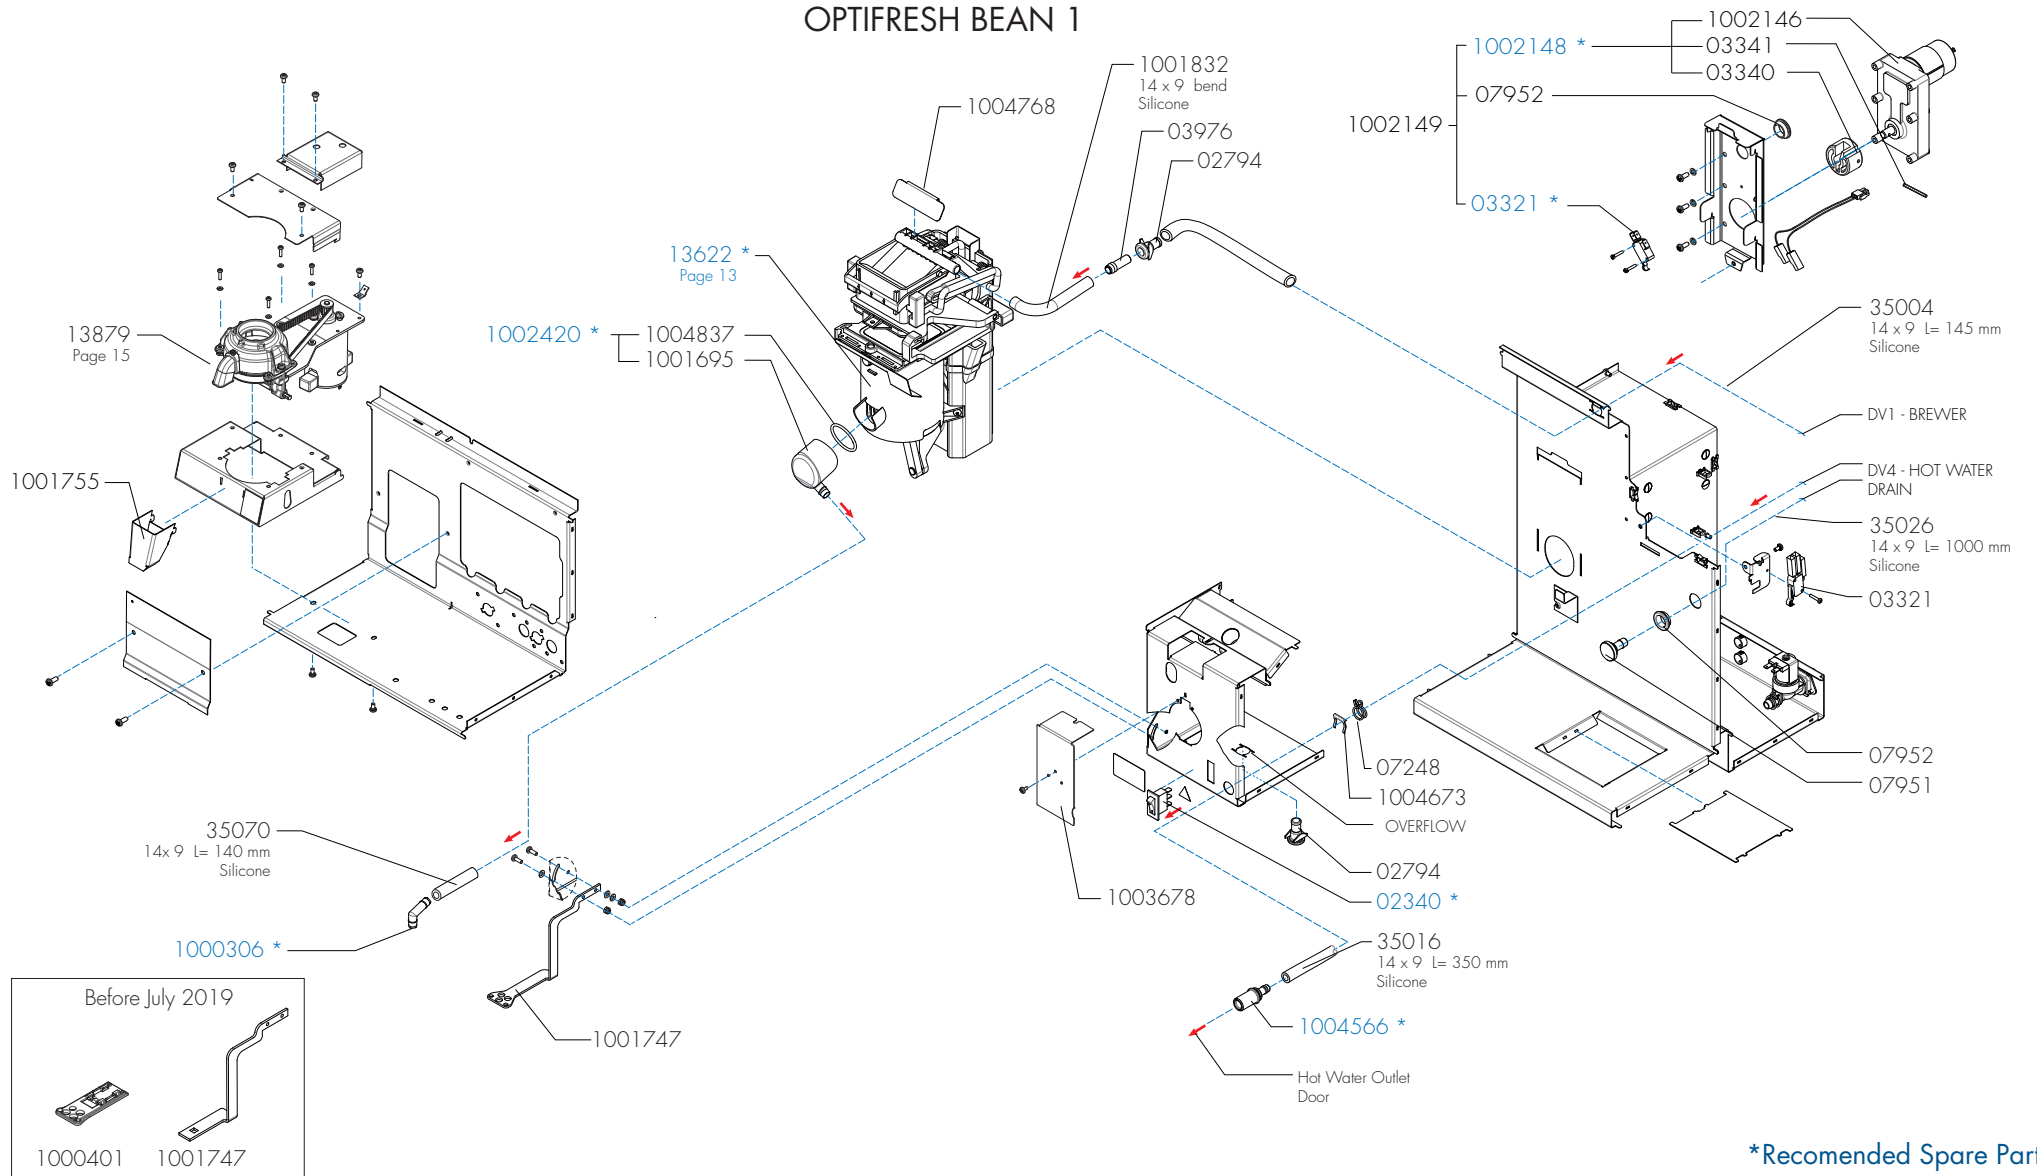

OPTIFRESH BEAN 1

*Recommended Spare Part

Type : OPTIFRESH BEAN TOUCH
Articulenumber : see page 1

From mach. nr. : 1SA 13557
Date : 05 - 2017

Page : 5 - 22
Rev : 1.1 - (08-08-2023)

Rated voltage : 1N~ 220-240V 50-60Hz 2275W
2575W (PEAK)

Drawer : FdB
Date : 24-01-17

Spare Parts Info

ANIMO

www.animo.eu