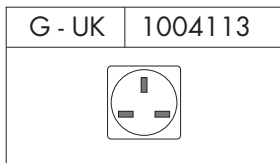

|         |  |
|---------|--|
| 1004731 | OPTIFRESH BEAN 1 TOUCH - Stainless steel |
| 1004732 | OPTIFRESH BEAN 2 TOUCH - Stainless steel |
| 1004733 | OPTIFRESH BEAN 3 TOUCH - Stainless steel |
| 1004734 | OPTIFRESH BEAN 4 TOUCH - Stainless steel |
| 1006007 | OPTIFRESH BEAN 1 TOUCH - Black           |
| 1006008 | OPTIFRESH BEAN 2 TOUCH - Black           |
| 1006009 | OPTIFRESH BEAN 3 TOUCH - Black           |
| 1006010 | OPTIFRESH BEAN 4 TOUCH - Black           |
| 1006015 | OPTIFRESH BEAN 1 TOUCH - White           |
| 1006016 | OPTIFRESH BEAN 2 TOUCH - White           |
| 1006017 | OPTIFRESH BEAN 3 TOUCH - White           |
| 1006018 | OPTIFRESH BEAN 4 TOUCH - White           |