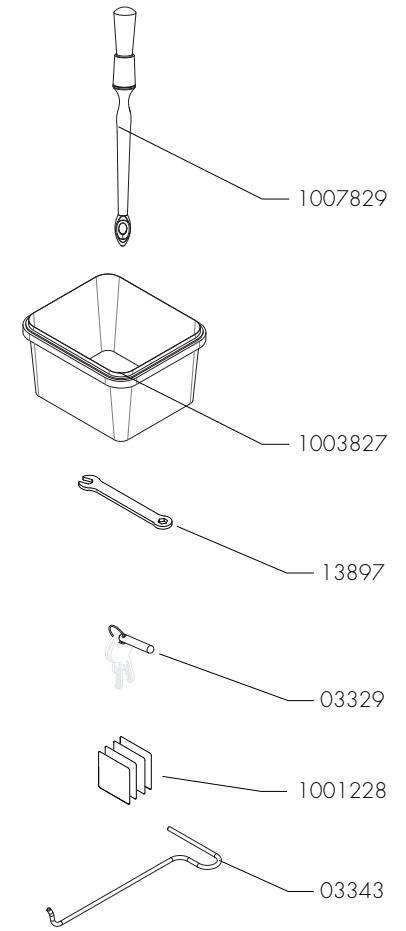

|         |  |
|---------|--|
| 1004731 | OPTIFRESH BEAN 1 TOUCH - Stainless steel |
| 1004732 | OPTIFRESH BEAN 2 TOUCH - Stainless steel |
| 1004733 | OPTIFRESH BEAN 3 TOUCH - Stainless steel |
| 1004734 | OPTIFRESH BEAN 4 TOUCH - Stainless steel |
| 1006007 | OPTIFRESH BEAN 1 TOUCH - Black           |
| 1006008 | OPTIFRESH BEAN 2 TOUCH - Black           |
| 1006009 | OPTIFRESH BEAN 3 TOUCH - Black           |
| 1006010 | OPTIFRESH BEAN 4 TOUCH - Black           |
| 1006015 | OPTIFRESH BEAN 1 TOUCH - White           |
| 1006016 | OPTIFRESH BEAN 2 TOUCH - White           |
| 1006017 | OPTIFRESH BEAN 3 TOUCH - White           |
| 1006018 | OPTIFRESH BEAN 4 TOUCH - White           |

\*Recommended Spare Part

|  |                                 |                          |                  |
|--|---------------------------------|--------------------------|------------------|
| Type : OPTIFRESH BEAN TOUCH                                | From mach. nr. : 1SA 13557      | Page : 1 - 22            | <br>www.animo.eu |
| Articlenumber : see page 1                                 | Date : 05 - 2017                | Rev : 1.1 - (08-08-2023) |                  |
| Rated voltage : 1N~ 220-240V 50-60Hz 2275W<br>2575W (PEAK) | Drawer : FdB<br>Date : 24-01-17 | <b>Spare Parts Info</b>  |                  |

|               |  |
|---------------|--|
| Type          | : OPTIFRESH BEAN TOUCH                       |
| Articlenumber | : see page 1                                 |
| Rated voltage | : 1N~ 220-240V 50-60Hz 2275W<br>2575W (PEAK) |