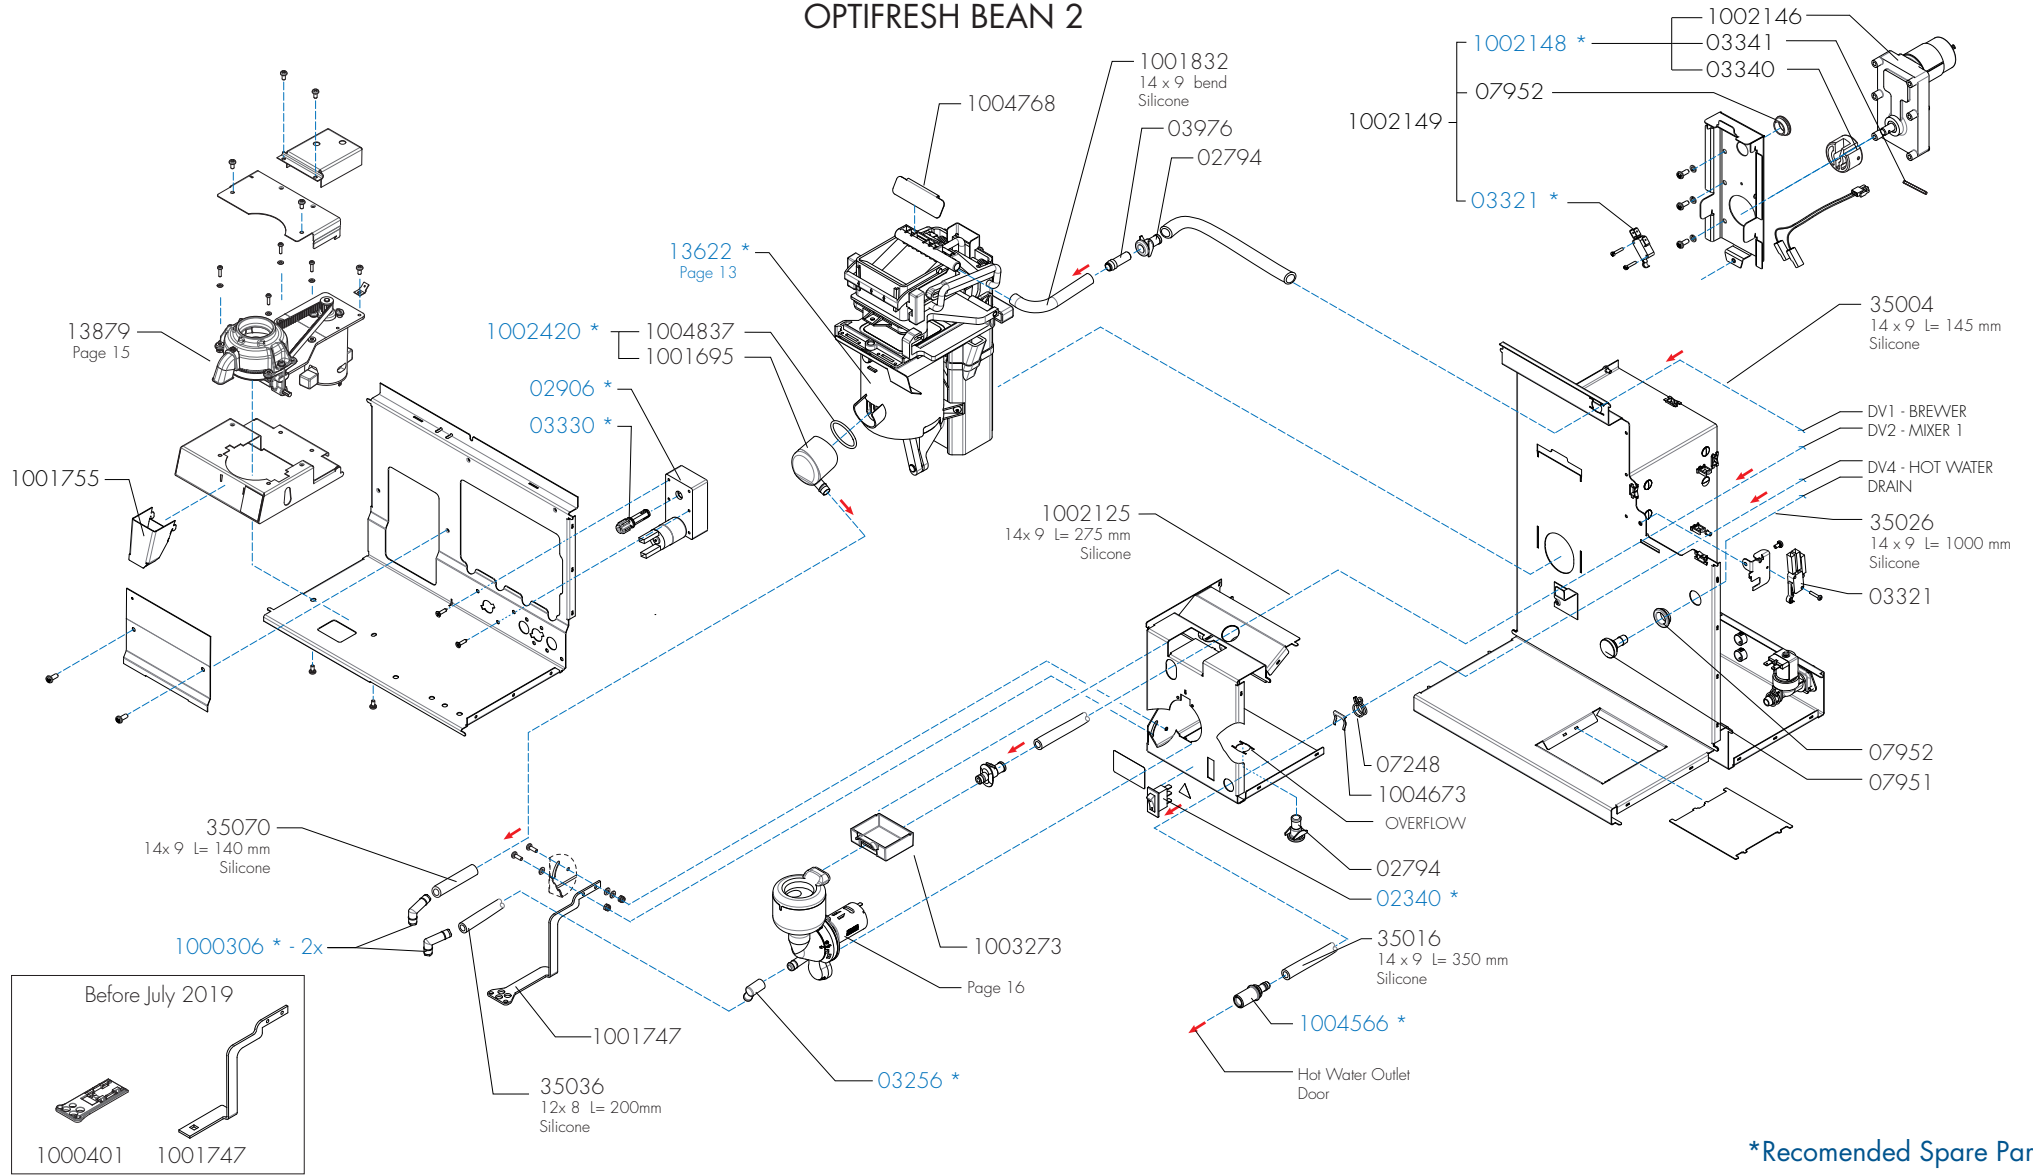

OPTIFRESH BEAN 2

*Recommended Spare Part

Type : OPTIFRESH BEAN TOUCH
Articulenumber : see page 1

From mach. nr. : 1SA 13557
Date : 05 - 2017

Page : 6 - 22
Rev : 1.1 - (08-08-2023)

Rated voltage : 1N~ 220-240V 50-60Hz 2275W
2575W (PEAK)

Drawer : FdB
Date : 24-01-17

Spare Parts Info

ANIMO

www.animo.eu