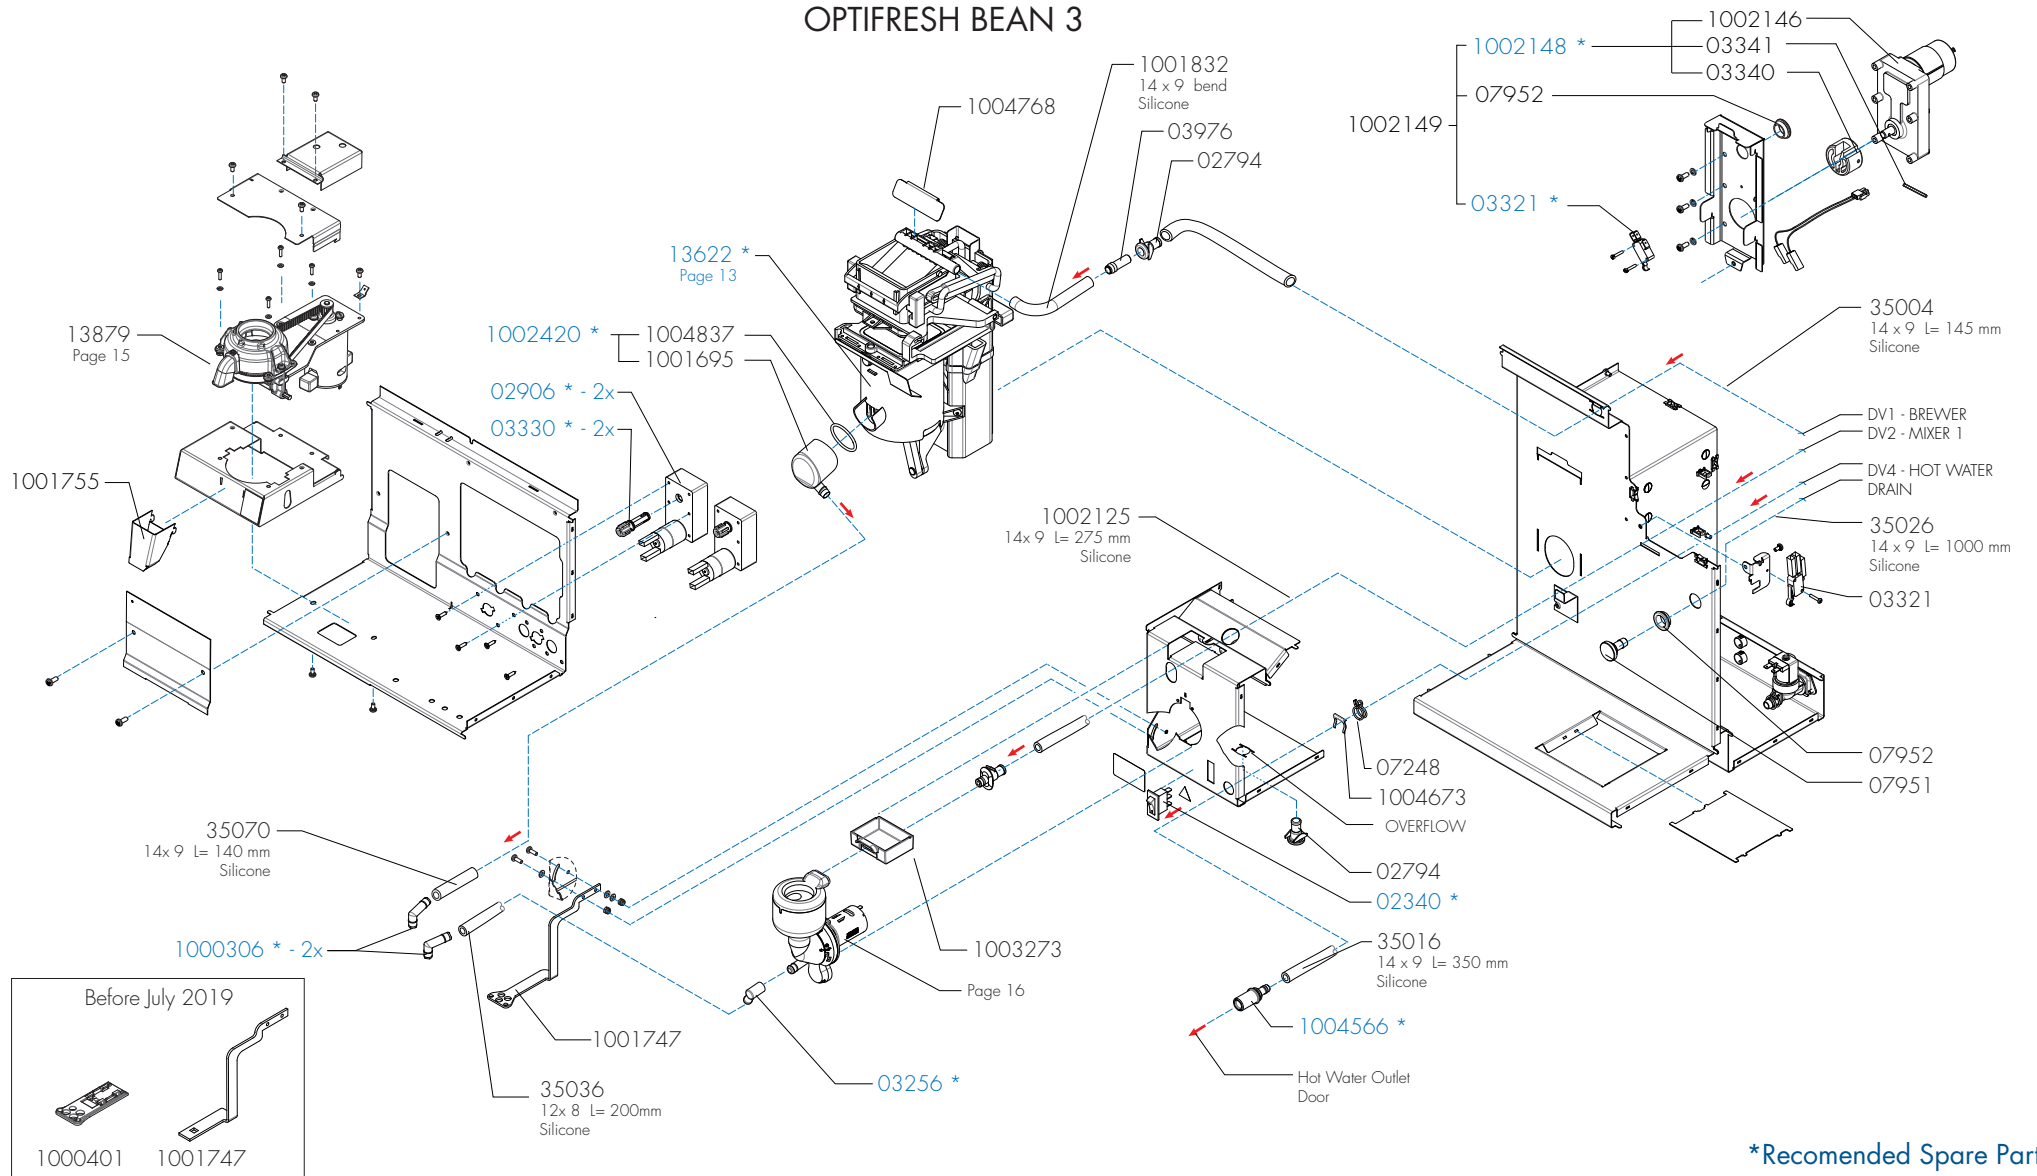

OPTIFRESH BEAN 3

*Recommended Spare Part

Type : OPTIFRESH BEAN TOUCH
Articulenumber : see page 1
Rated voltage : 1N~ 220-240V 50-60Hz 2275W
2575W (PEAK)

From mach. nr. : 1SA 13557
Date : 05 - 2017
Drawer : FdB
Date : 24-01-17

Page : 7 - 22
Rev : 1.1 - (08-08-2023)
Spare Parts Info

ANIMO
www.animo.eu