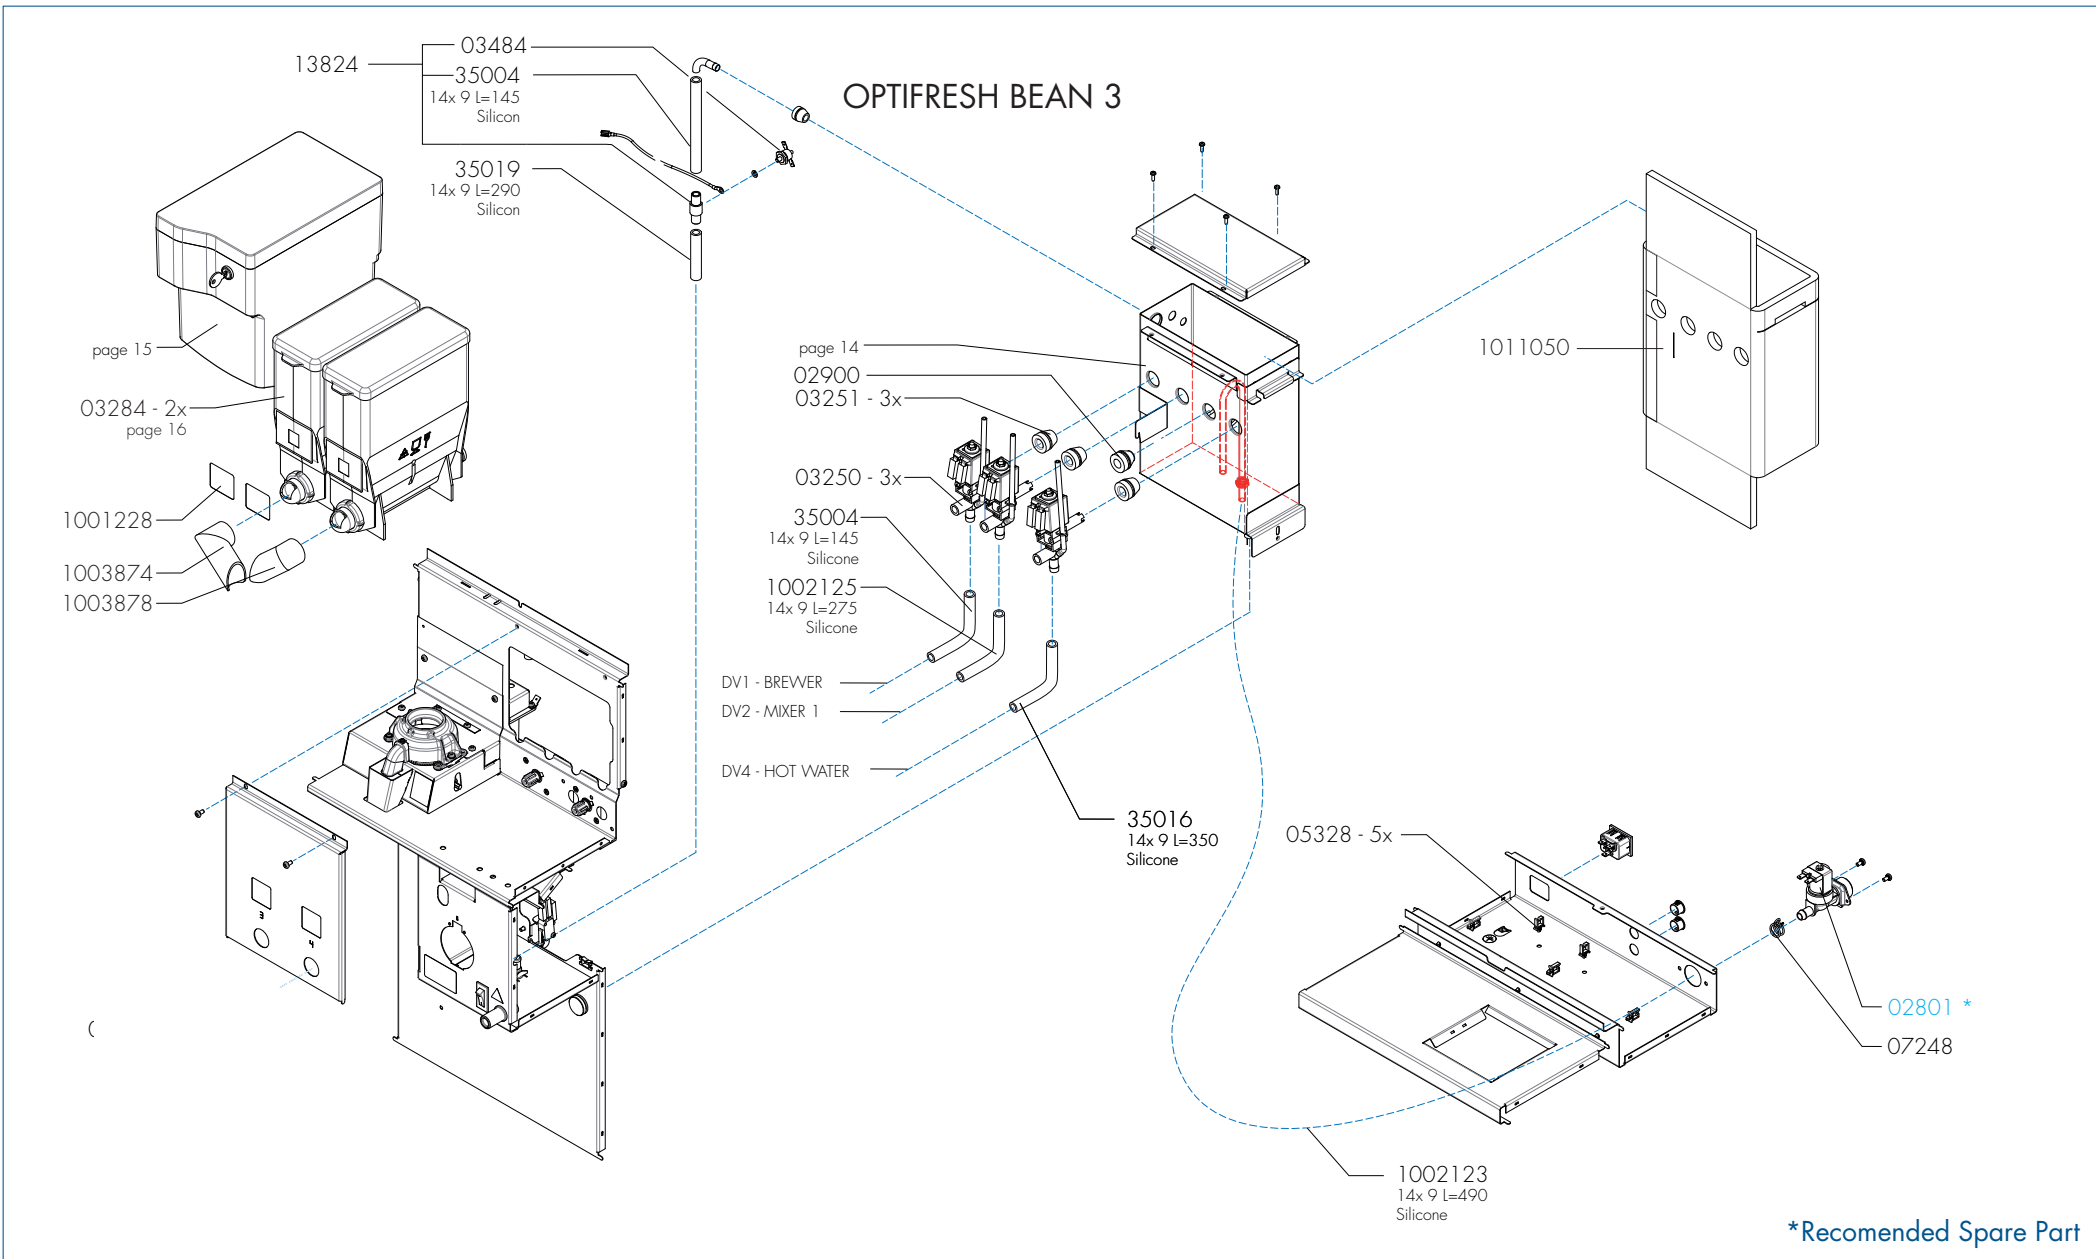

*Recommended Spare Part

Type : OPTIFRESH BEAN TOUCH

Articlenumber : see page 1

From mach. nr. : 1SA 13557

Date : 05 - 2017

Page : 11 - 22

Rev : 1.1 - (08-08-2023)

Rated voltage : 1N~ 220-240V 50-60Hz 2275W
2575W (PEAK)

Drawer : FdB
Date : 24-01-17

Spare Parts Info

ANIMO

www.animo.eu