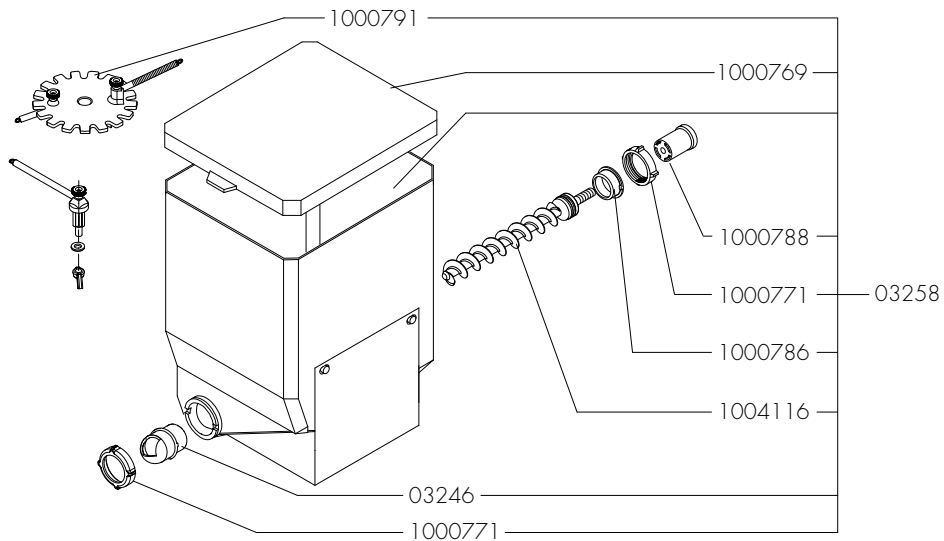

*Recomended Spare Part

Type : OPTIFRESH TOUCH

Articlenumber : see page 1

From mach. nr. : 1SA 13557

Date : 05 - 2017

Page : 16 - 22

Rev : 1.1 (08-08-2023)

Rated voltage : 1N~ 220-240V 50-60Hz 2275W

Drawer : FdB

Date : 24-01-17

Spare Parts Info

ANIMO

www.animo.eu