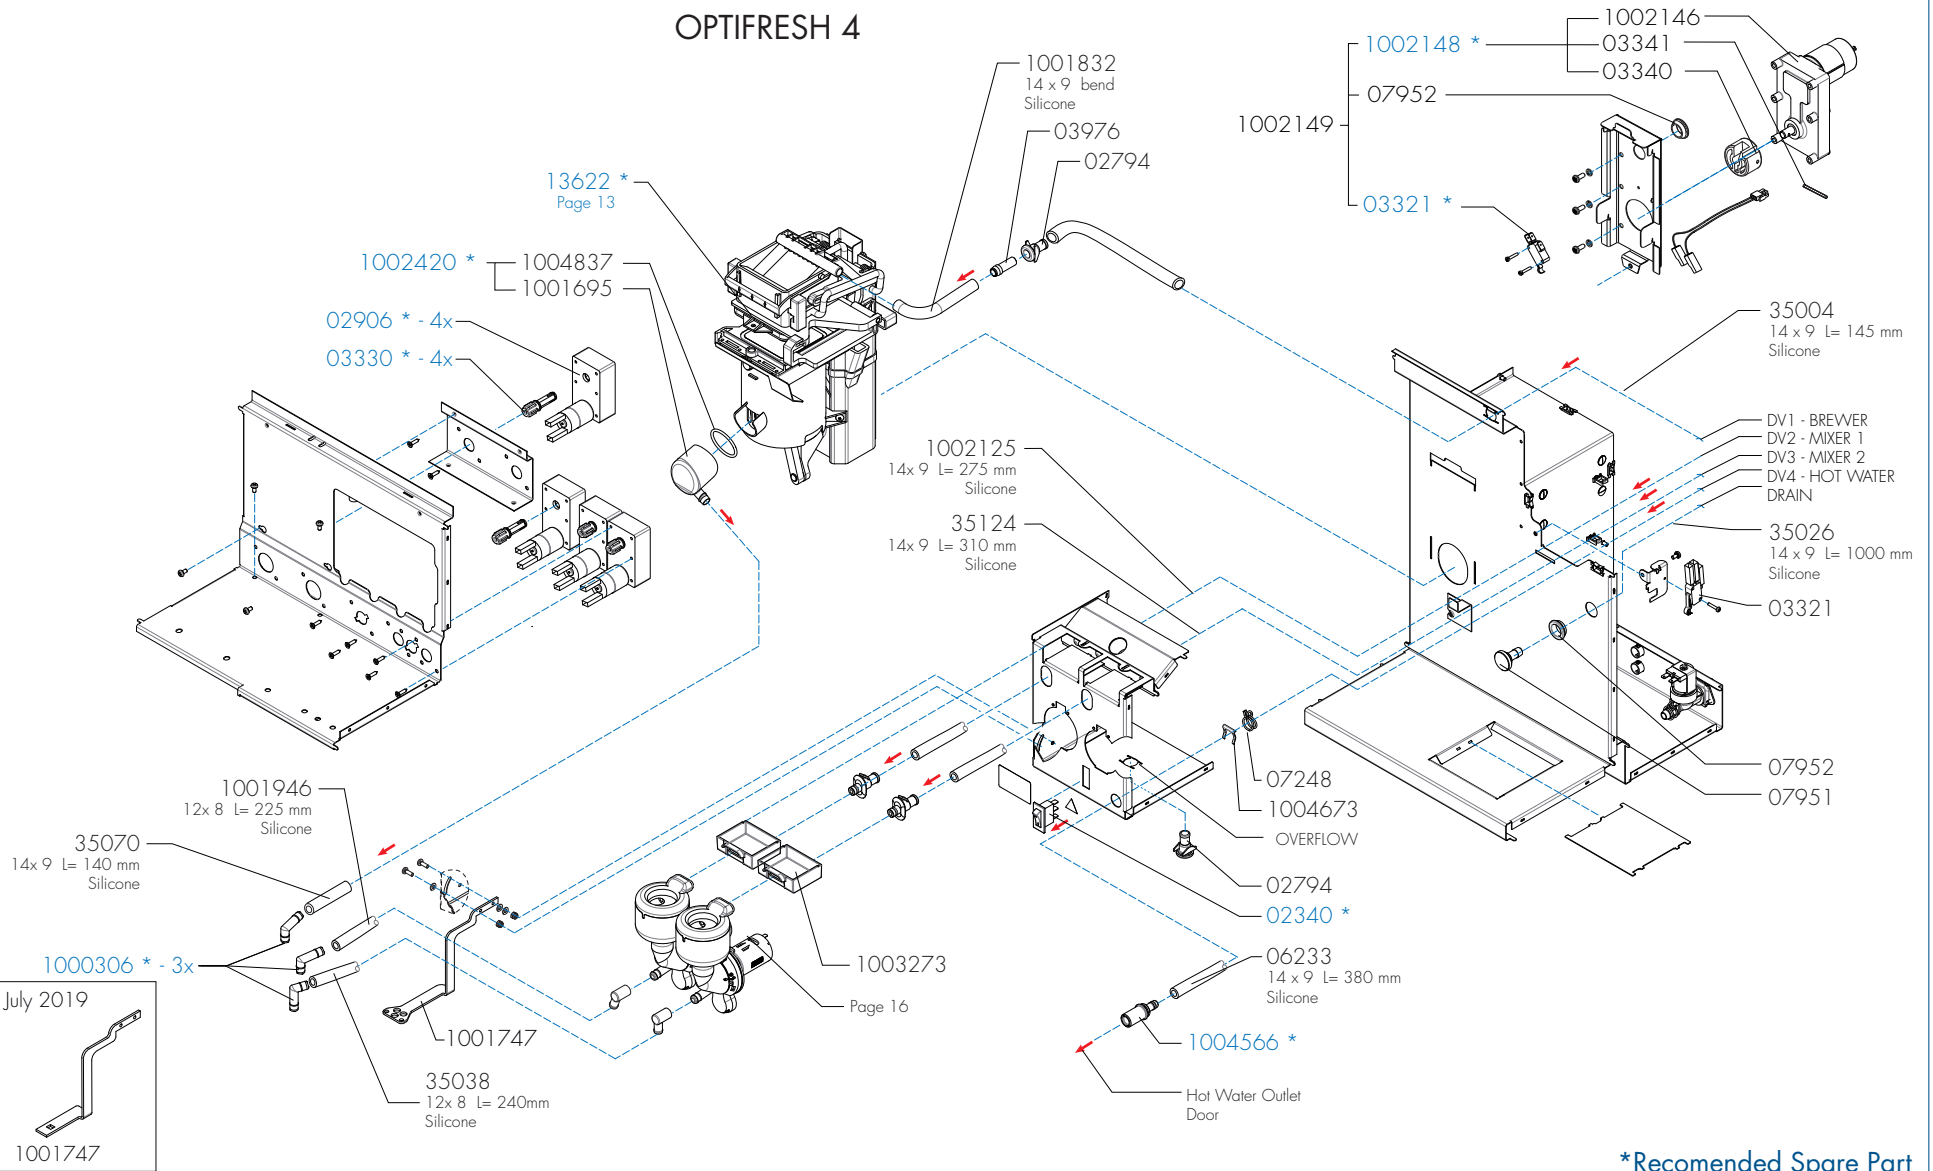

Rated voltage : 1N~ 220-240V 50-60Hz 2275W

Drawer : FdB
 Date : 24-01-17

Spare Parts Info

ANIMO

www.animo.eu

OPTIFRESH 4

*Recommended Spare Part

Type : OPTIFRESH TOUCH
 Articulenumber : see page 1