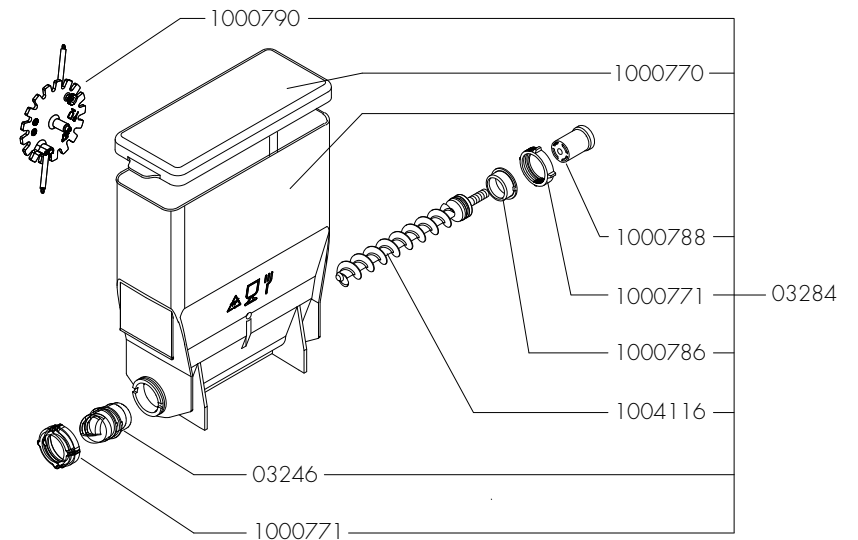

*Recomended Spare Part

Type : OPTIFRESH TOUCH

Articlenumber : see page 1

From mach. nr. : 1SA 13557

Date : 05 - 2017

Page : 16 - 22

Rev : 1.1 (08-08-2023)

Rated voltage : 1N~ 220-240V 50-60Hz 2275W

Drawer : FdB

Date : 24-01-17

Spare Parts Info

ANIMO

www.animo.eu