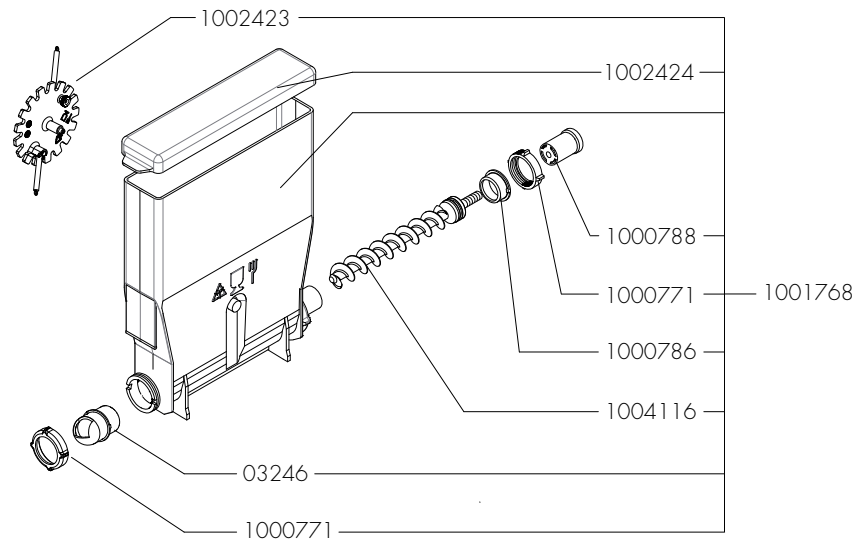

*Recomended Spare Part

Type : OPTIFRESH TOUCH

Articlenumber : see page 1

From mach. nr. : 1SA 13557

Date : 05 - 2017

Page : 16 - 22

Rev : 1.1 (08-08-2023)

Rated voltage : 1N~ 220-240V 50-60Hz 2275W

Drawer : FdB

Date : 24-01-17

Spare Parts Info

ANIMO

www.animo.eu