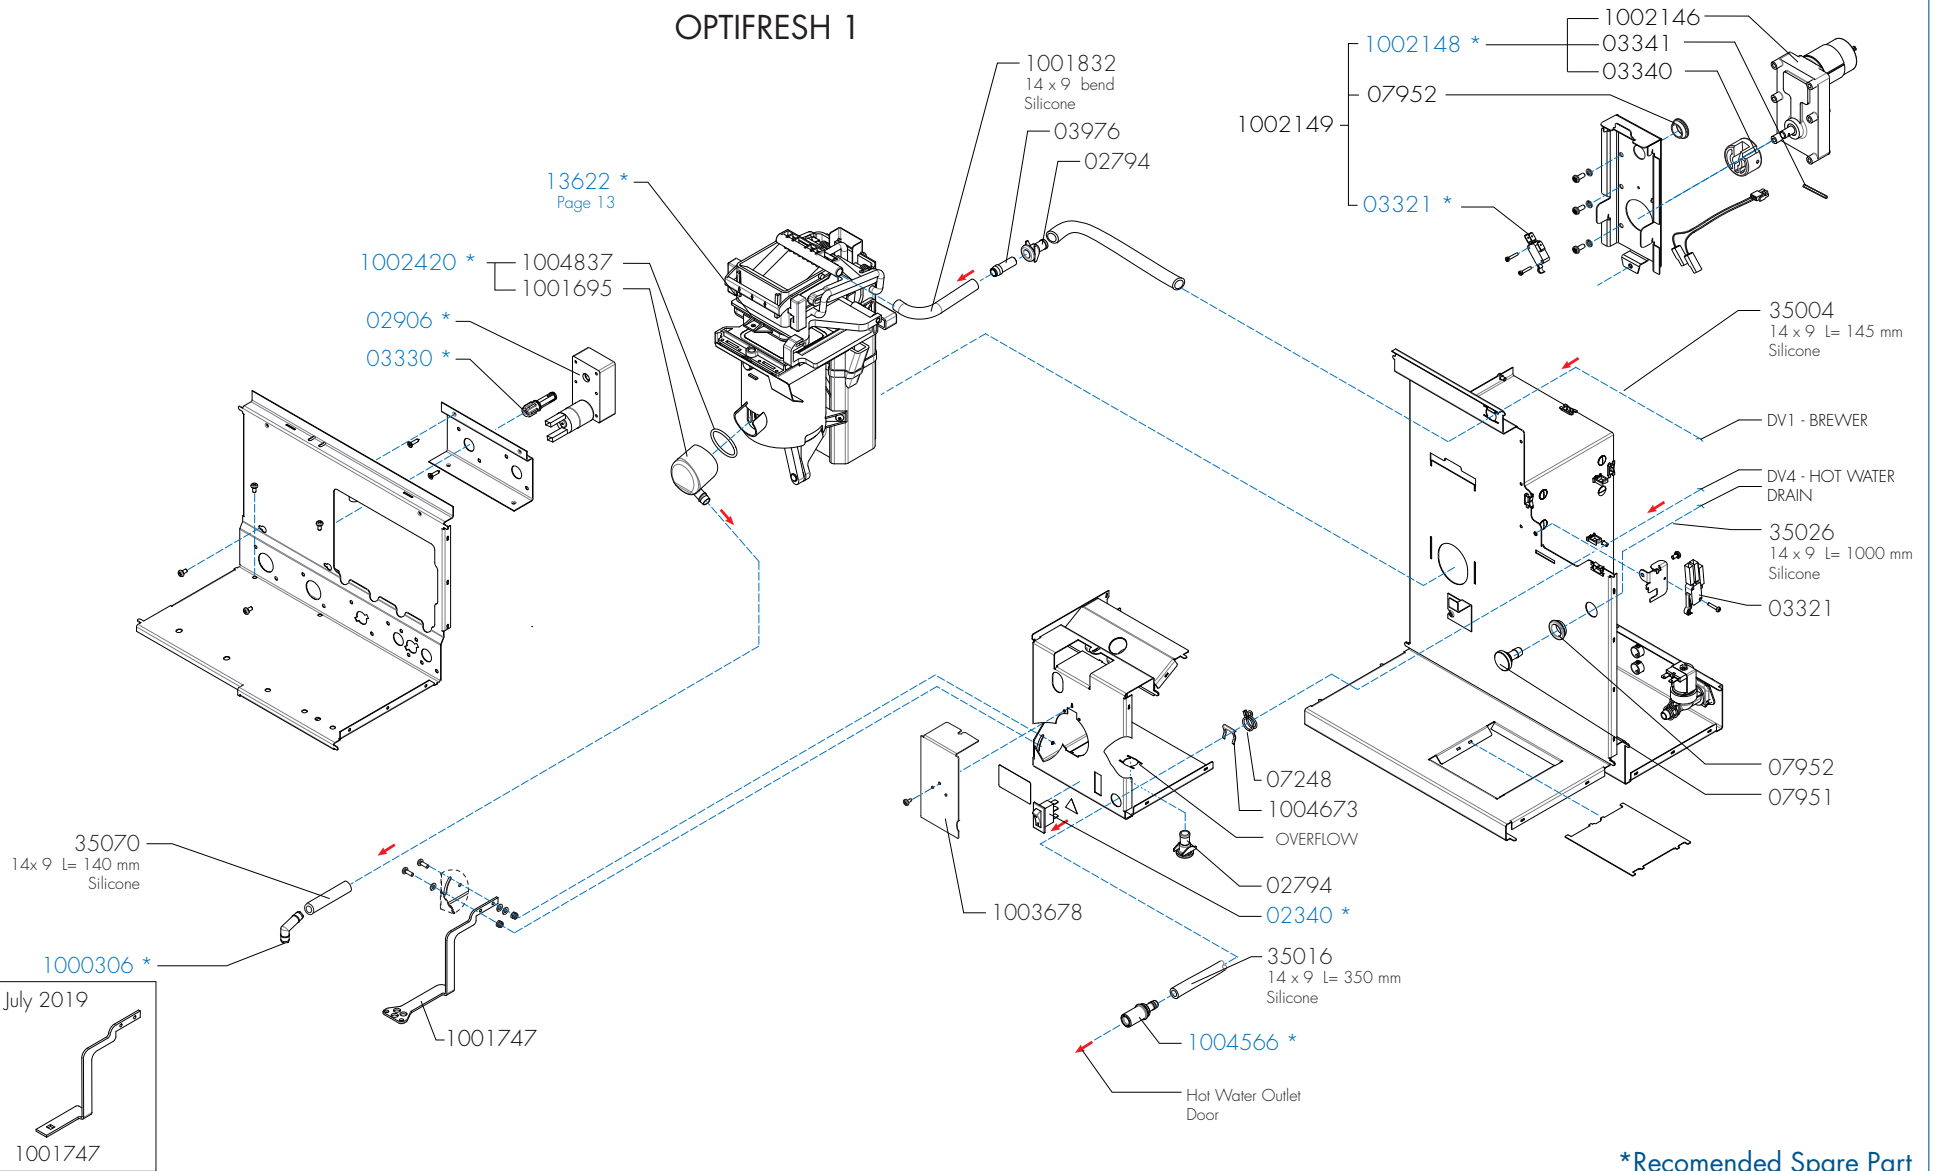

OPTIFRESH 1

*Recommended Spare Part

Type : OPTIFRESH TOUCH
Articulenumber : see page 1

From mach. nr. : 1SA 13557
Date : 05 - 2017

Page : 5 - 22
Rev : 1.1 (08-08-2023)

Rated voltage : 1N~ 220-240V 50-60Hz 2275W

Drawer : FdB
Date : 24-01-17

Spare Parts Info

ANIMO

www.animo.eu