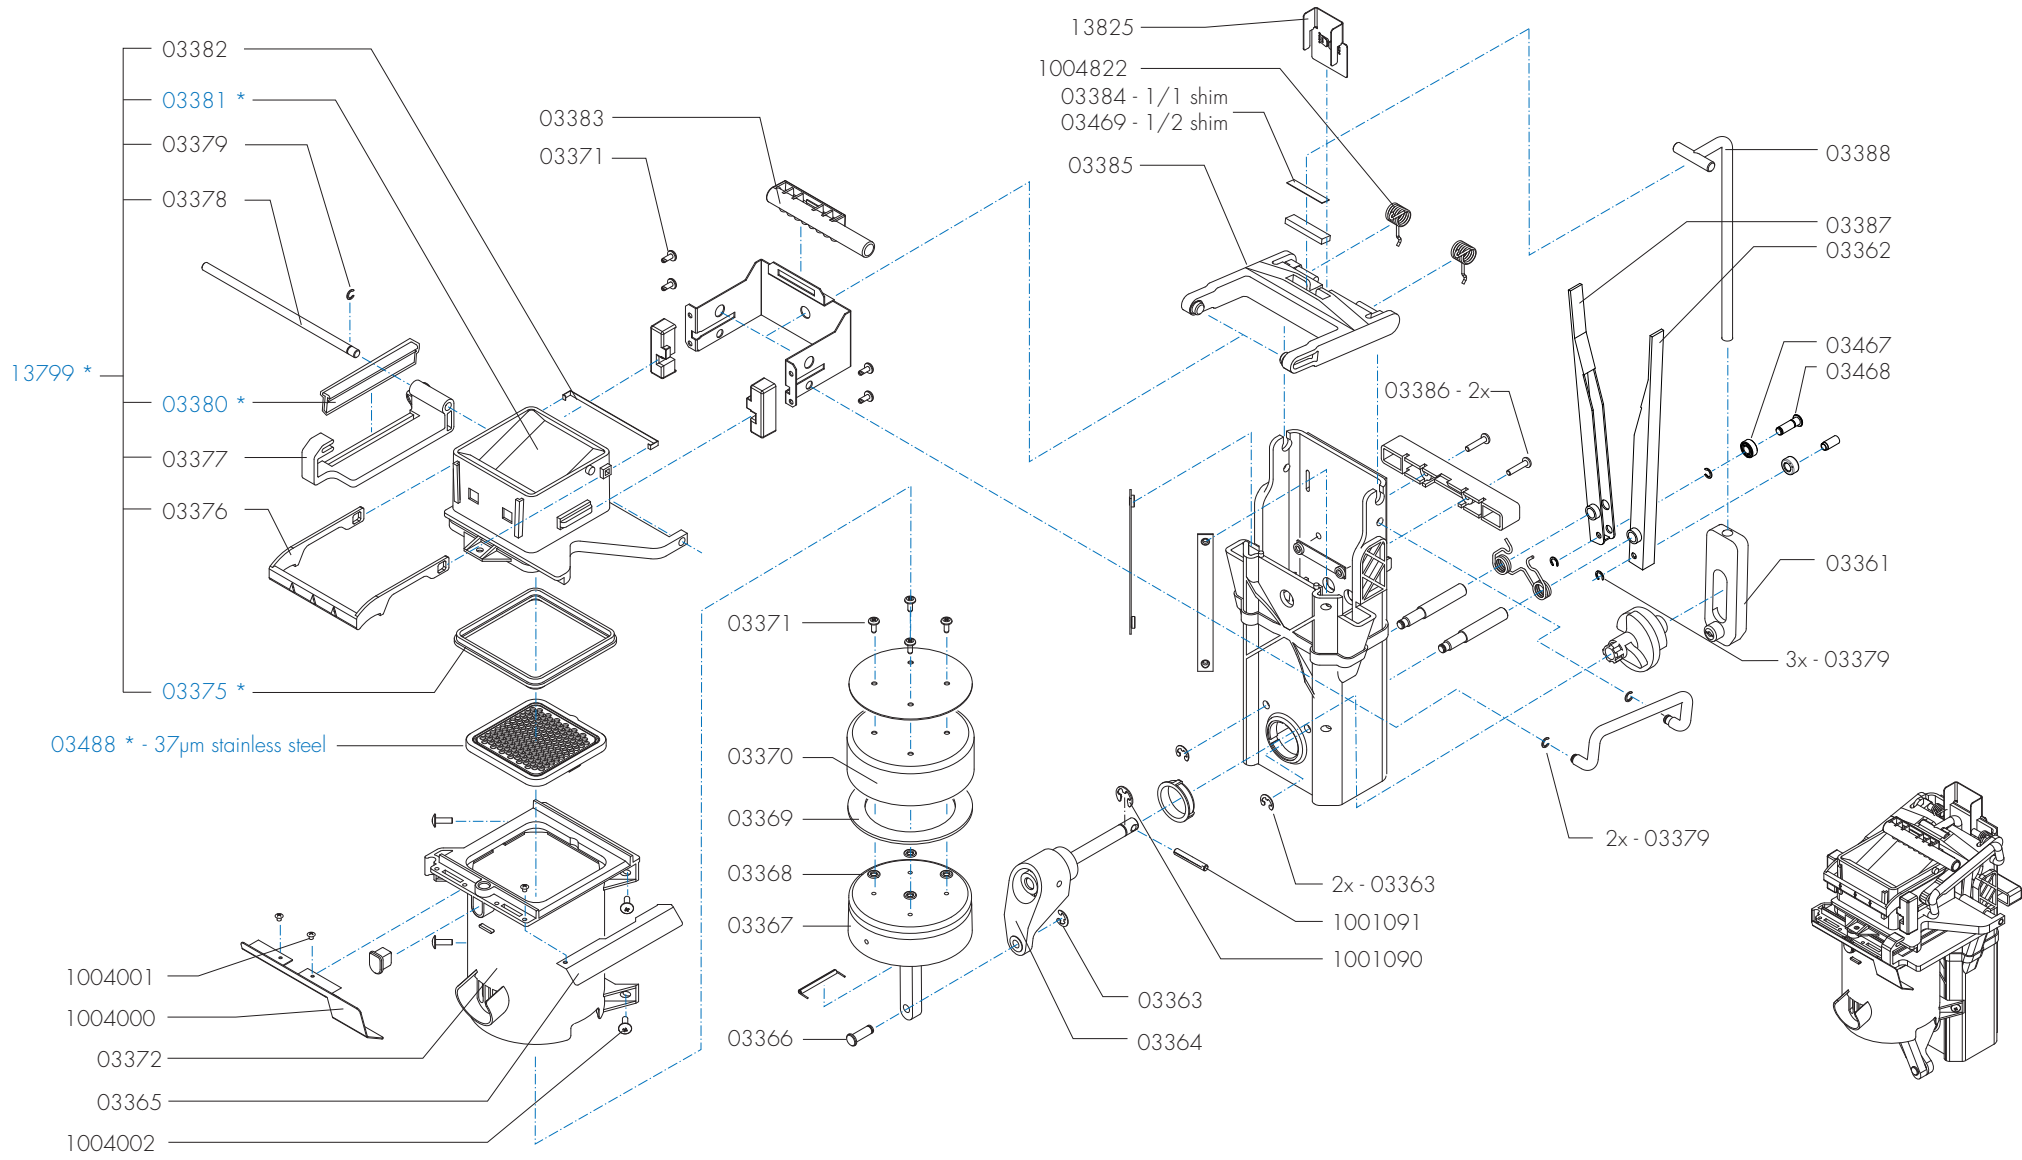

Type : OPTIFRESH TOUCH	From mach. nr. : 1SA 13557	Page : 13 - 22	 www.animo.eu
Articlenumber : see page 1	Date : 05 - 2017	Rev : 1.1 (08-08-2023)	
Rated voltage : 1N~ 220-240V 50-60Hz 2275W	Drawer : FdB Date : 24-01-17	Spare Parts Info