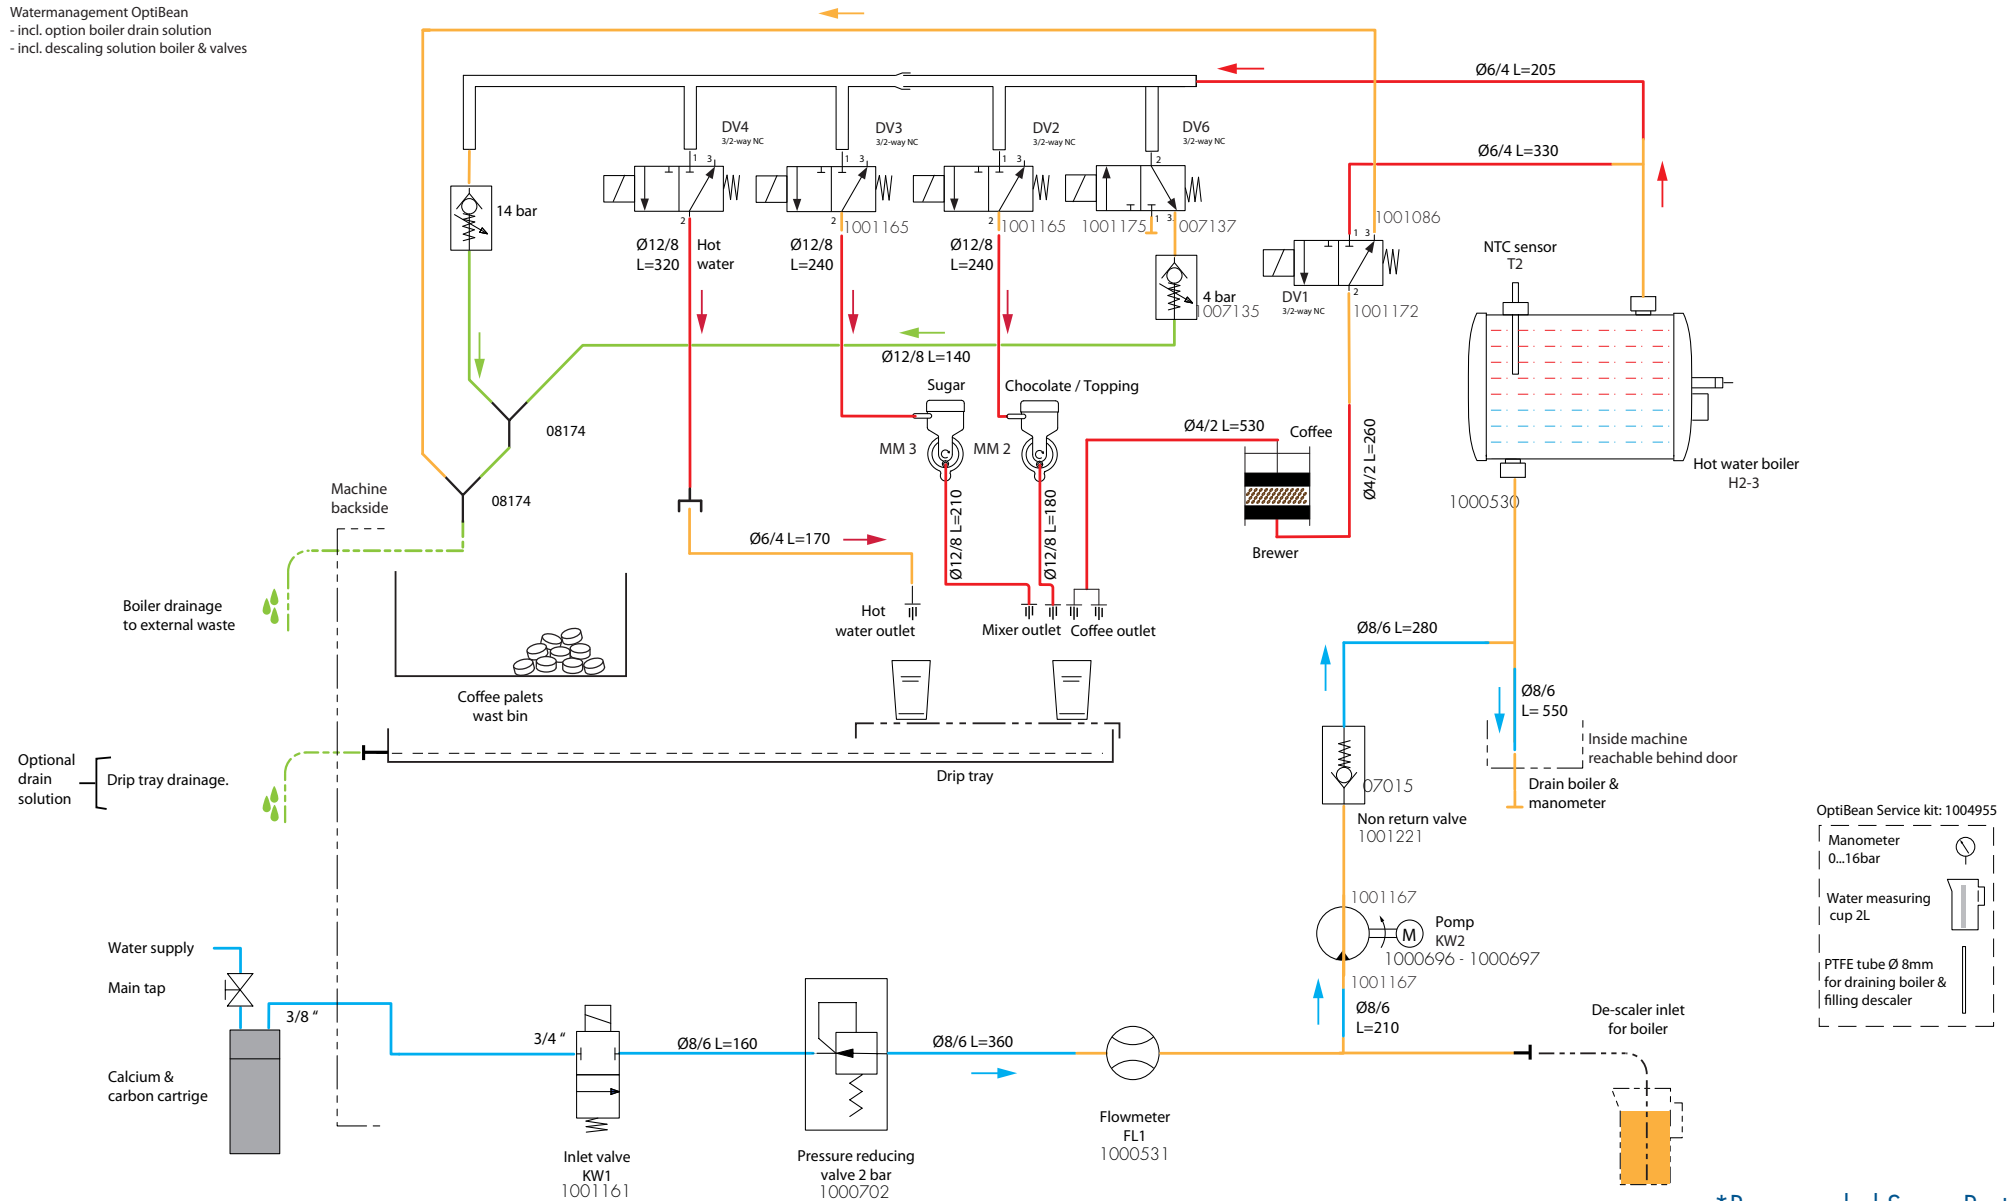

From mach. nr. : 11E04032
Date : 04 - 2021

Page : 11 - 13
Rev : 2.0 (05-10-2022)

Rated voltage : 1N~ 220V 50-60Hz 1900 - 2100W

Drawer : JS
Date : 25-06-21

Spare Parts Info

ANIMO

www.animo.eu

Watermanagement OptiBean
 - incl. option boiler drain solution
 - incl. descaling solution boiler & valves

Drawer : JS
 Date : 25-06-21

Spare Parts Info

ANIMO

www.animo.eu

Type : OPTIBEAN 4 TS - TOUCH	From mach.nr. : 11E04032	Drawing nr. : S1010089
Articlenumber : 1010089	Date : 04-2021	Rev. :1.1 08-21 Page : 1-1
Rated voltage : 1N ~220-240V 50-60Hz 1900-2100W	Drawer : JS Date : 25-06-2021	Circuit Diagram