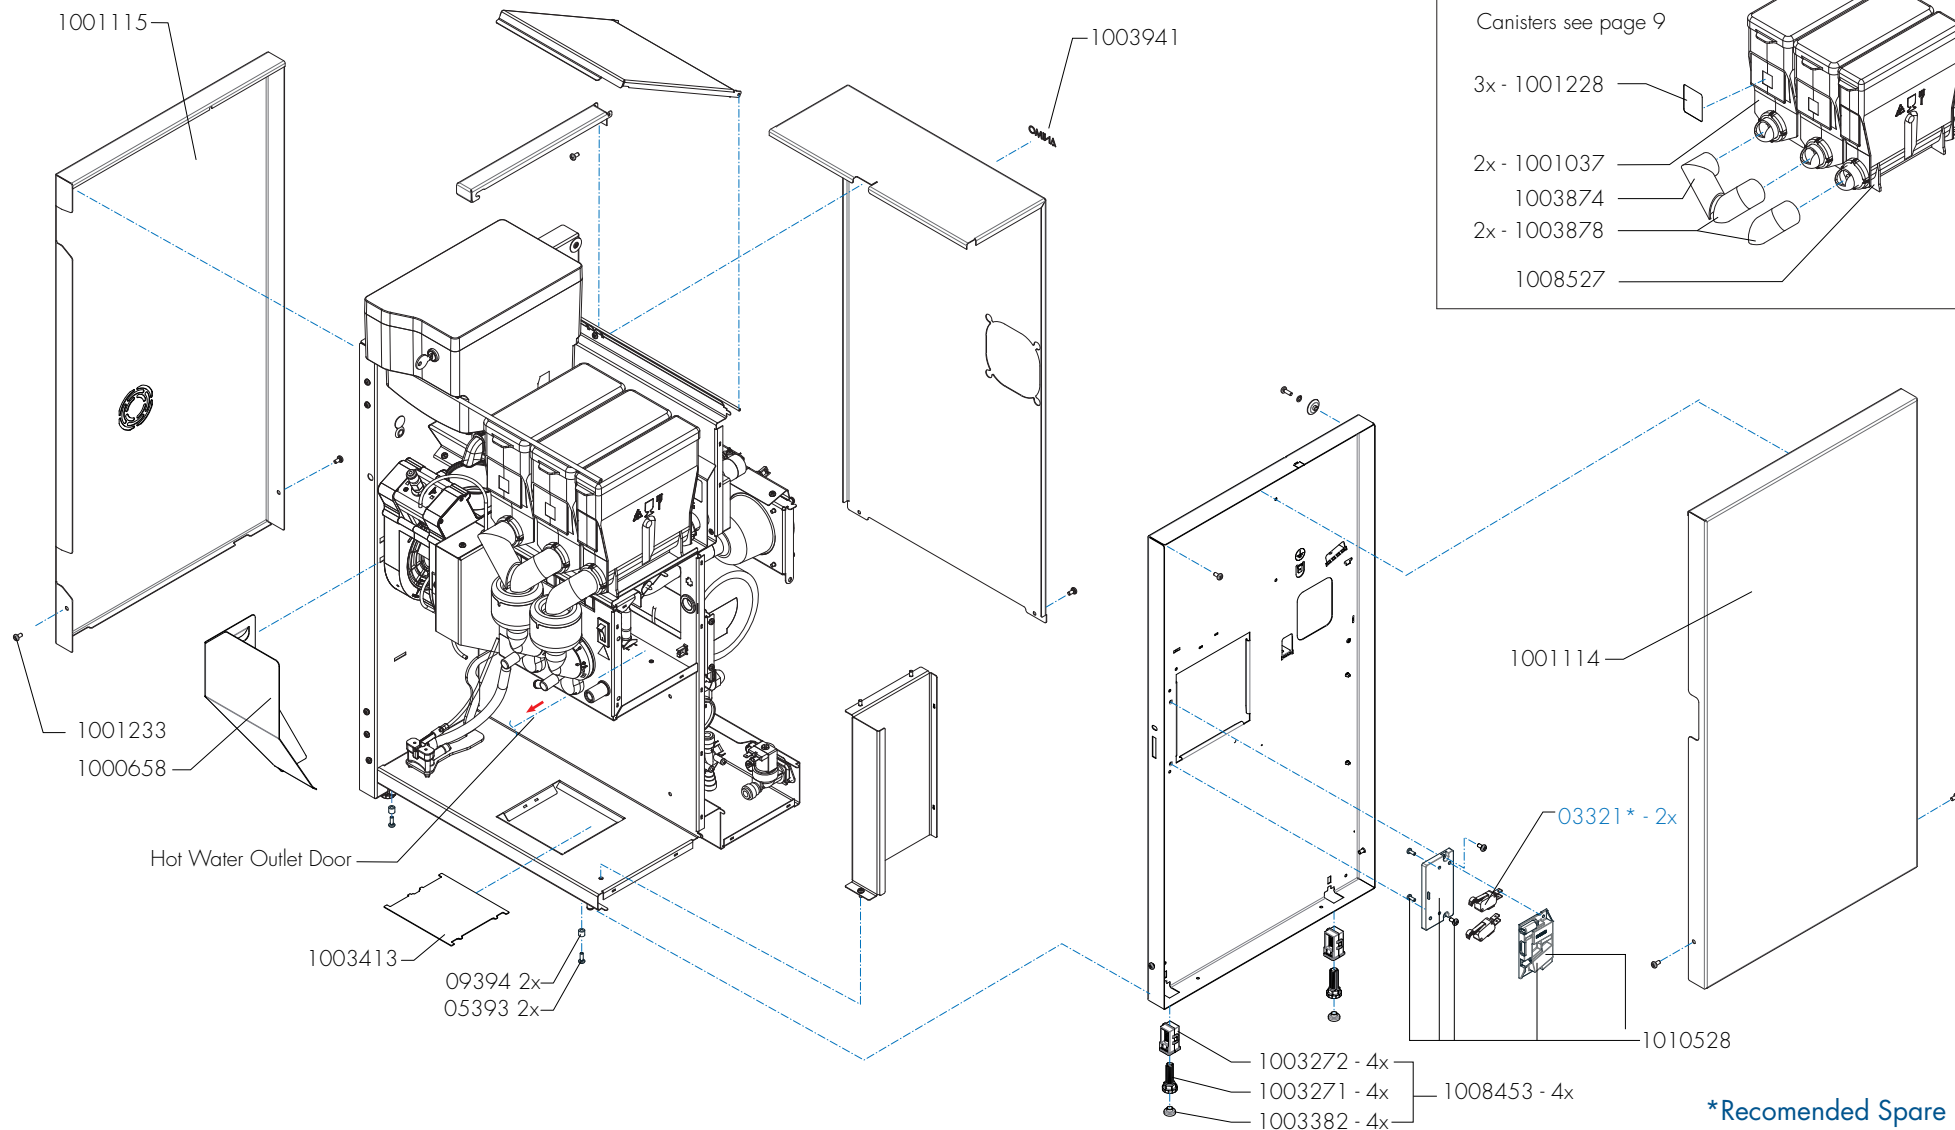

OB 4

Canisters see page 9

3x - 1001228

2x - 1001037

1003874

2x - 1003878

1008527

*Recommended Spare Part

Type : OPTIBEAN 4 (XL) TOUCH

Articlenumber : 1010600

From mach. nr. : 2XC33198

Date : 12 - 2019

Page : 3 - 13

Rev : 3.1 (08-08-2023)

Rated voltage : 1N~ 230V 50-60Hz 1900-2100W

Drawer : BJW

Date : 24-06-19

Spare Parts Info

ANIMO

www.animo.eu