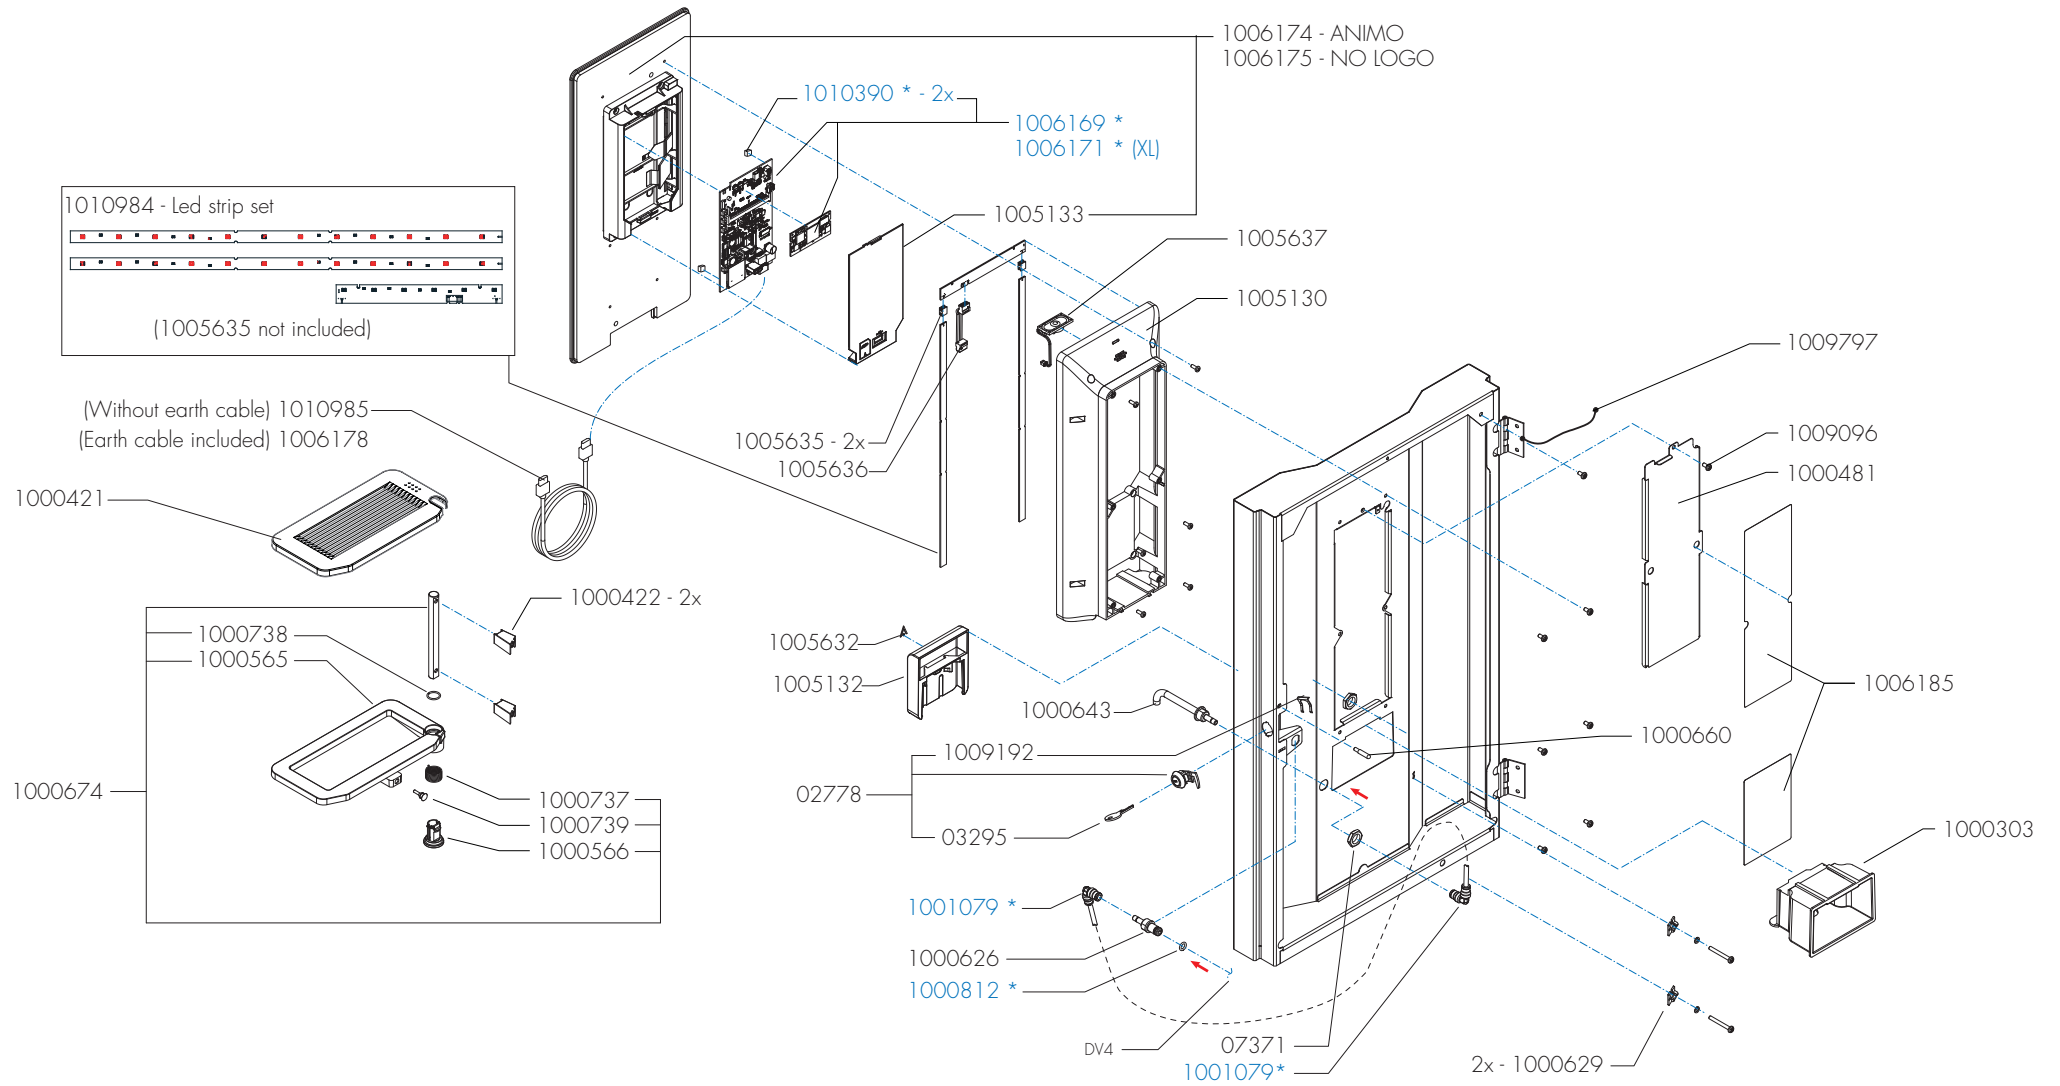

1008458 OPTIBEAN 4 TOUCH - BLACK  
 1008981 OPTIBEAN 4 XL TOUCH - BLACK

\*Recomended Spare Part

Type : OPTIBEAN 4 (XL) TOUCH  
 Articulenumber : 1010600

From mach. nr. : 2XC33198  
 Date : 12 - 2019

Page : 1 - 13  
 Rev : 3.1 (08-08-2023)

# ANIMO

www.animo.eu

1006174 - ANIMO  
1006175 - NO LOGO

1010984 - Led strip set  
(1005635 not included)

(Without earth cable) 1010985  
(Earth cable included) 1006178

\*Recomended Spare Part

Type : OPTIBEAN 4 (XL) TOUCH  
Articlenumber : 1010600