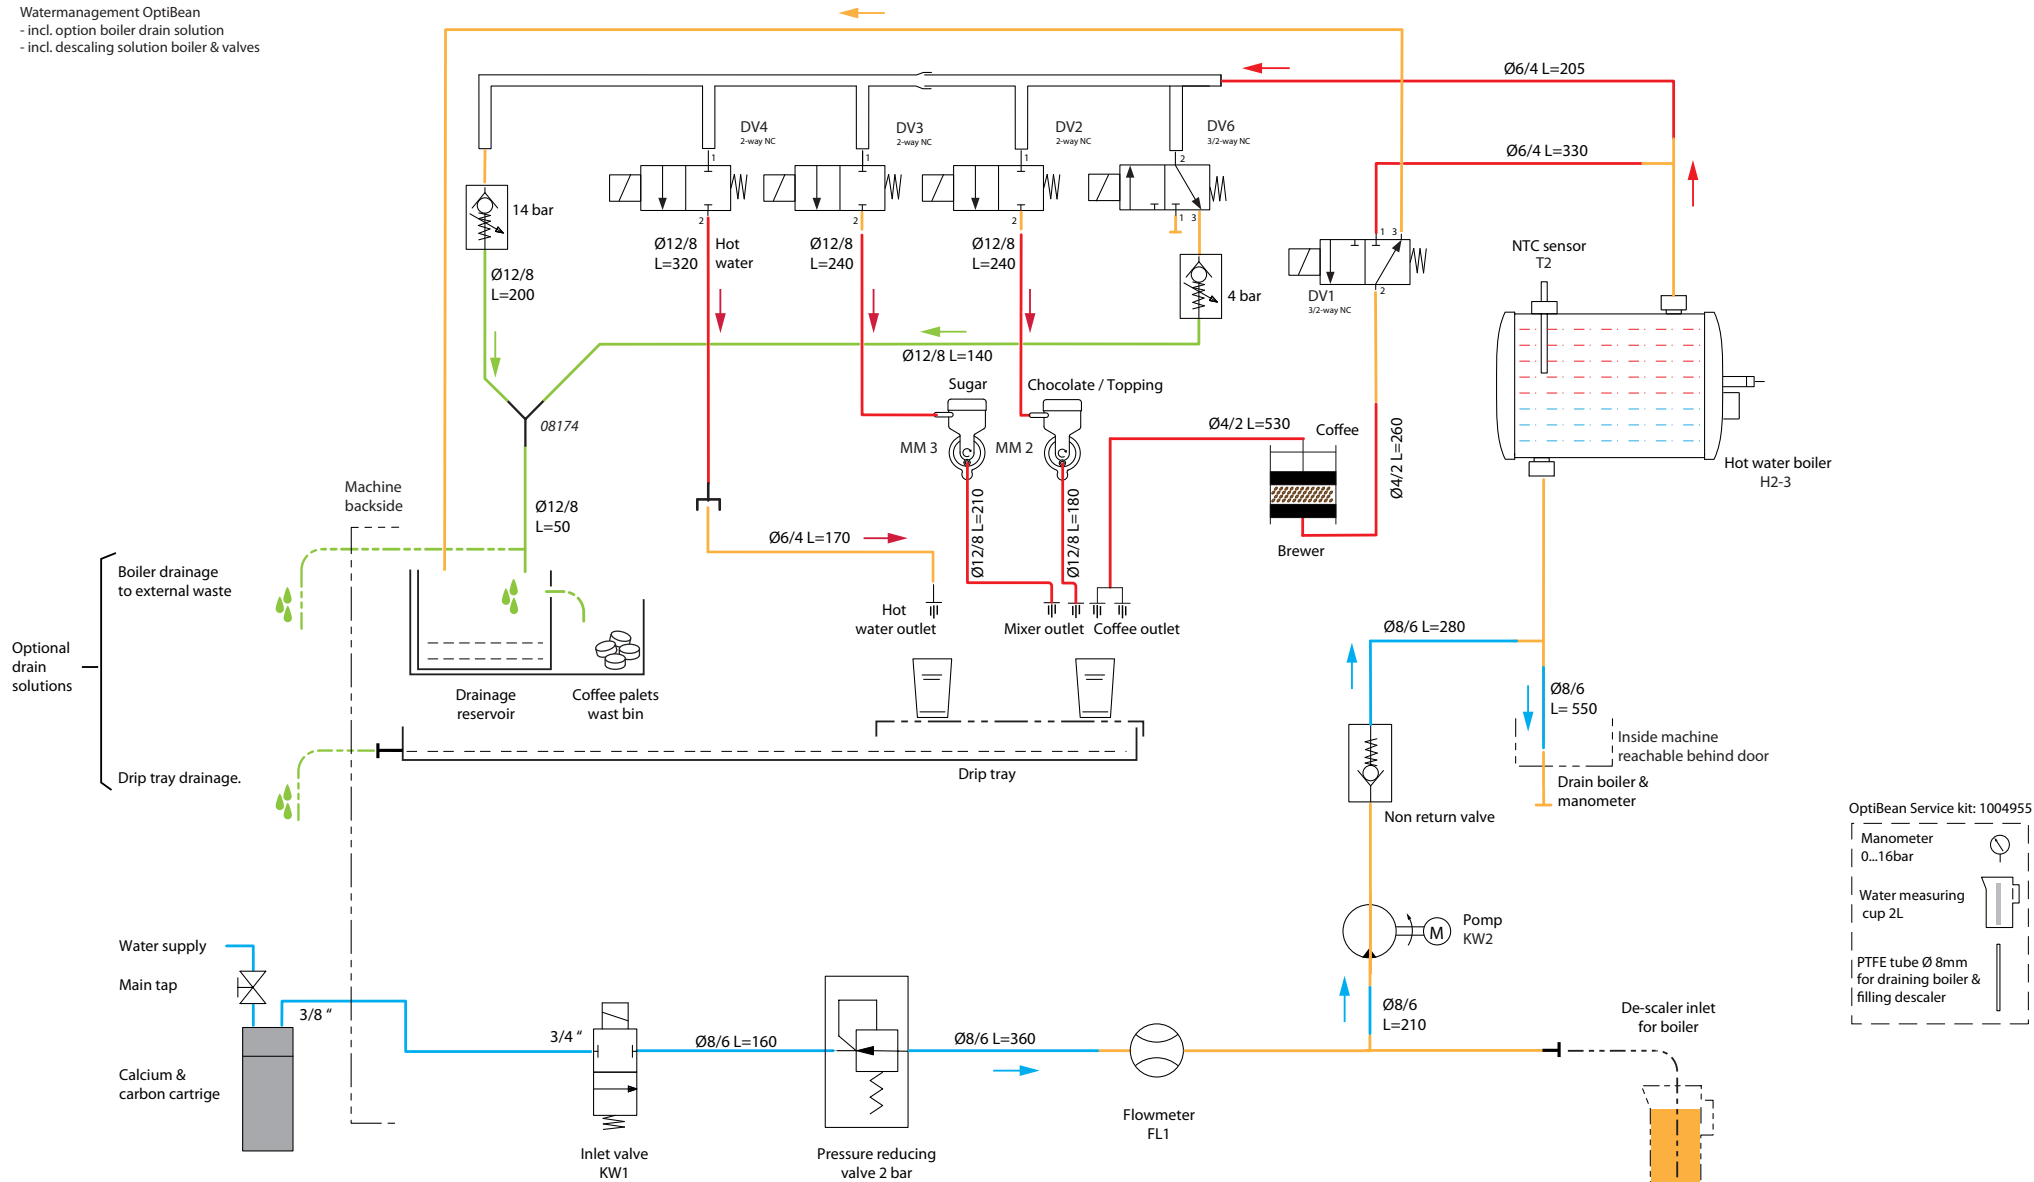

www.animo.eu

Accessories

\*Recomended Spare Part

Type : OPTIBEAN 4 (XL) TOUCH  
 Articulenumber : 1010600

From mach. nr. : 2XC33198  
 Date : 12 - 2019

Page : 11 - 13  
 Rev : 3.1 (08-08-2023)

Rated voltage : 1N~ 230V 50-60Hz 1900-2100W

Drawer : BJW  
 Date : 24-06-19

Spare Parts Info

**ANIMO**

www.animo.eu

Watermanagement OptiBean  
 - incl. option boiler drain solution  
 - incl. descaling solution boiler & valves

- OptiBean Service kit: 1004955
- Manometer 0...16bar
  - Water measuring cup 2L
  - PTFE tube Ø 8mm for draining boiler & filling descaler