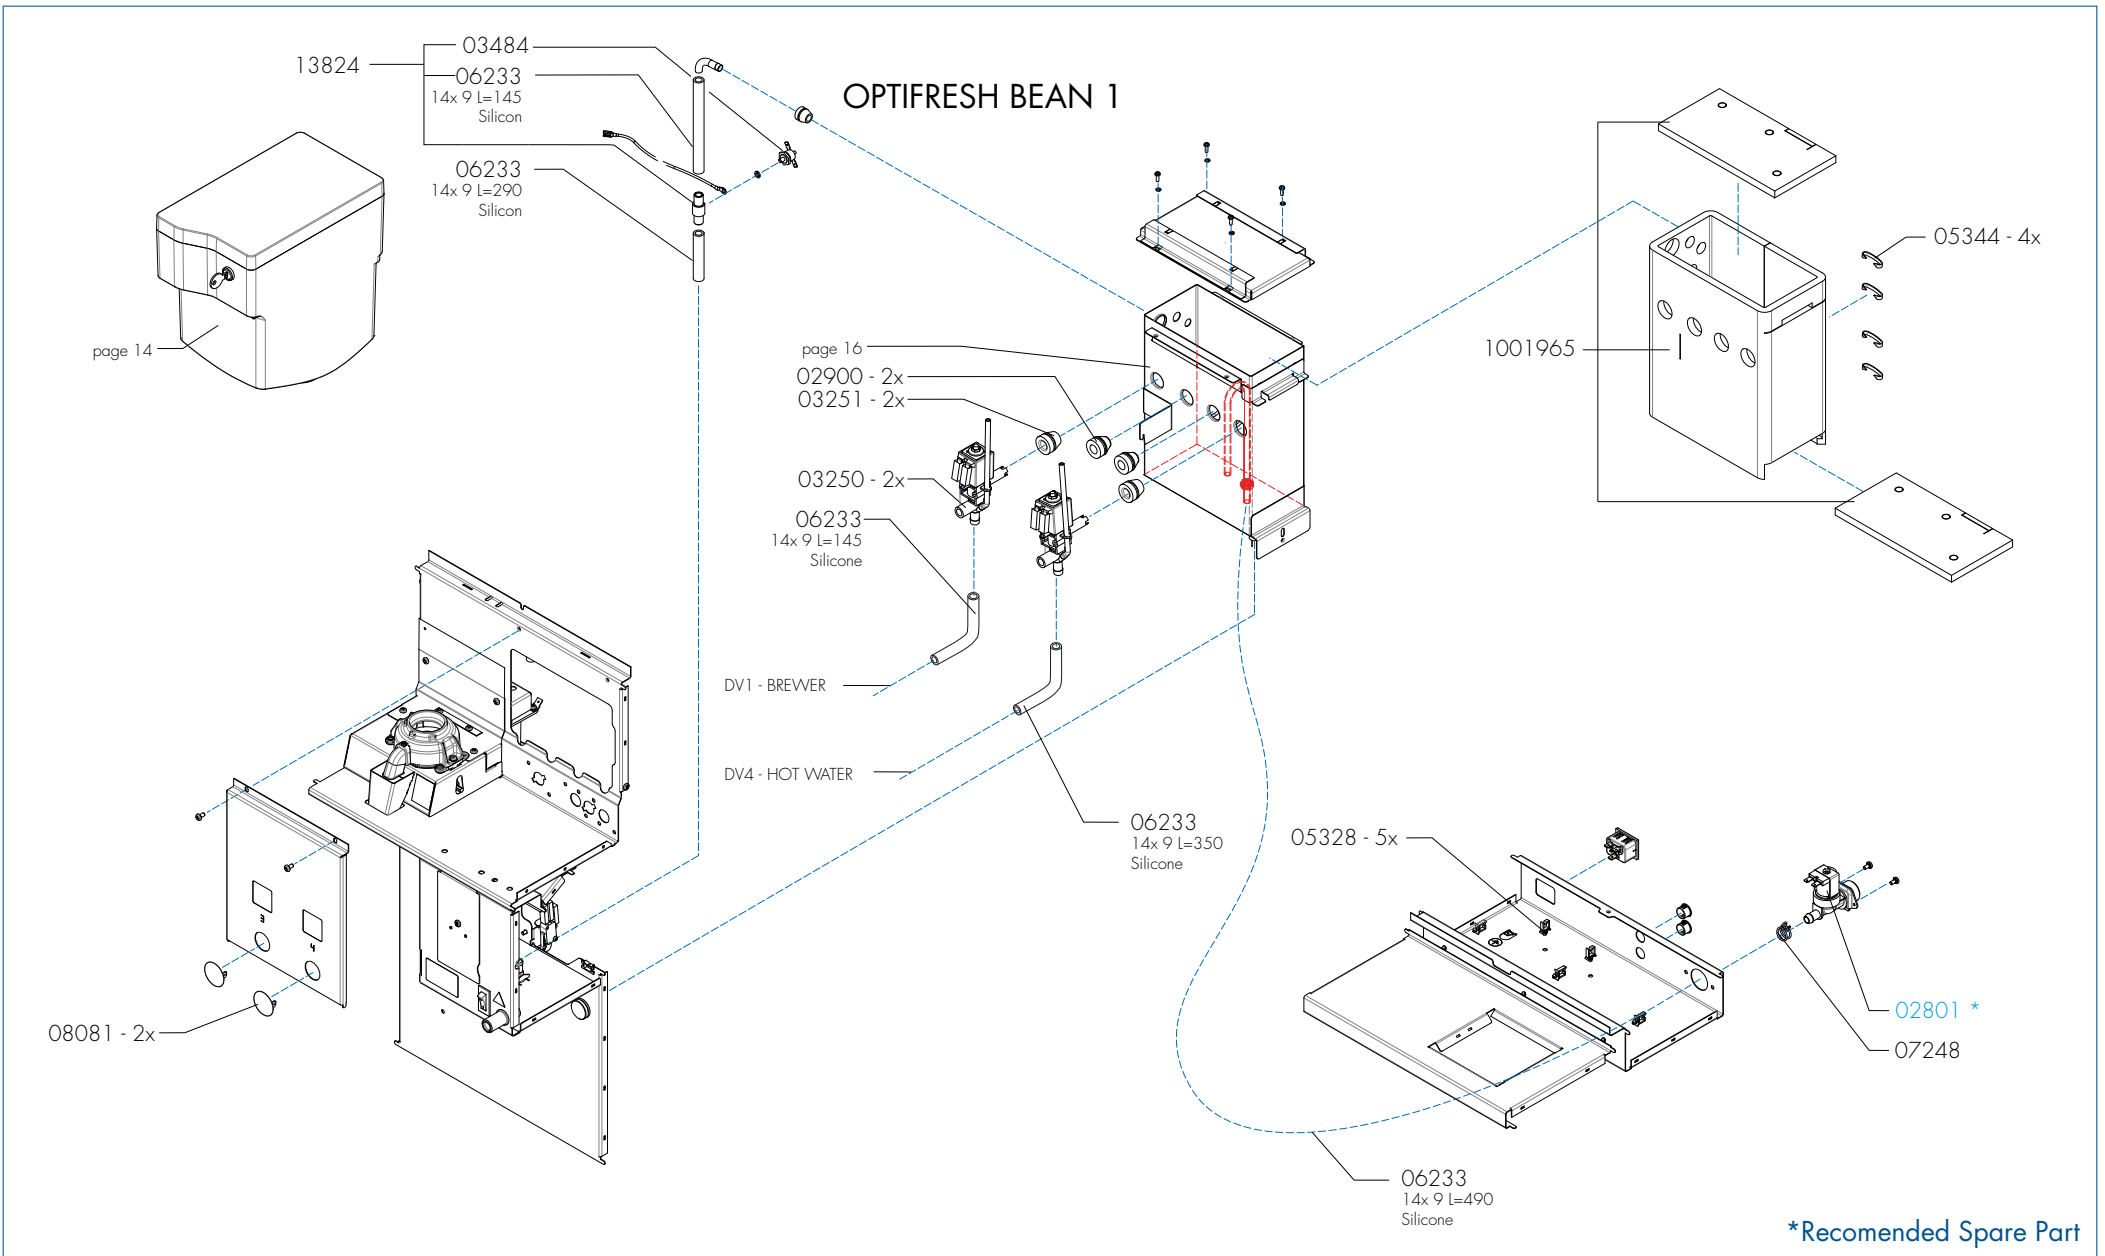

*Recommended Spare Part

Type : OPTIFRESH BEAN NG 2.0 Articulenumber : see page 1	From mach. nr. : 4Y 34314 Date : 12 - 2015	Page : 8 - 22 Rev : 1	 www.animo.eu
Rated voltage : 1N~ 220-240V 50-60Hz 2275W 2575W (PEAK)	Drawer : JK Date : 11-01-16	Spare Parts Info