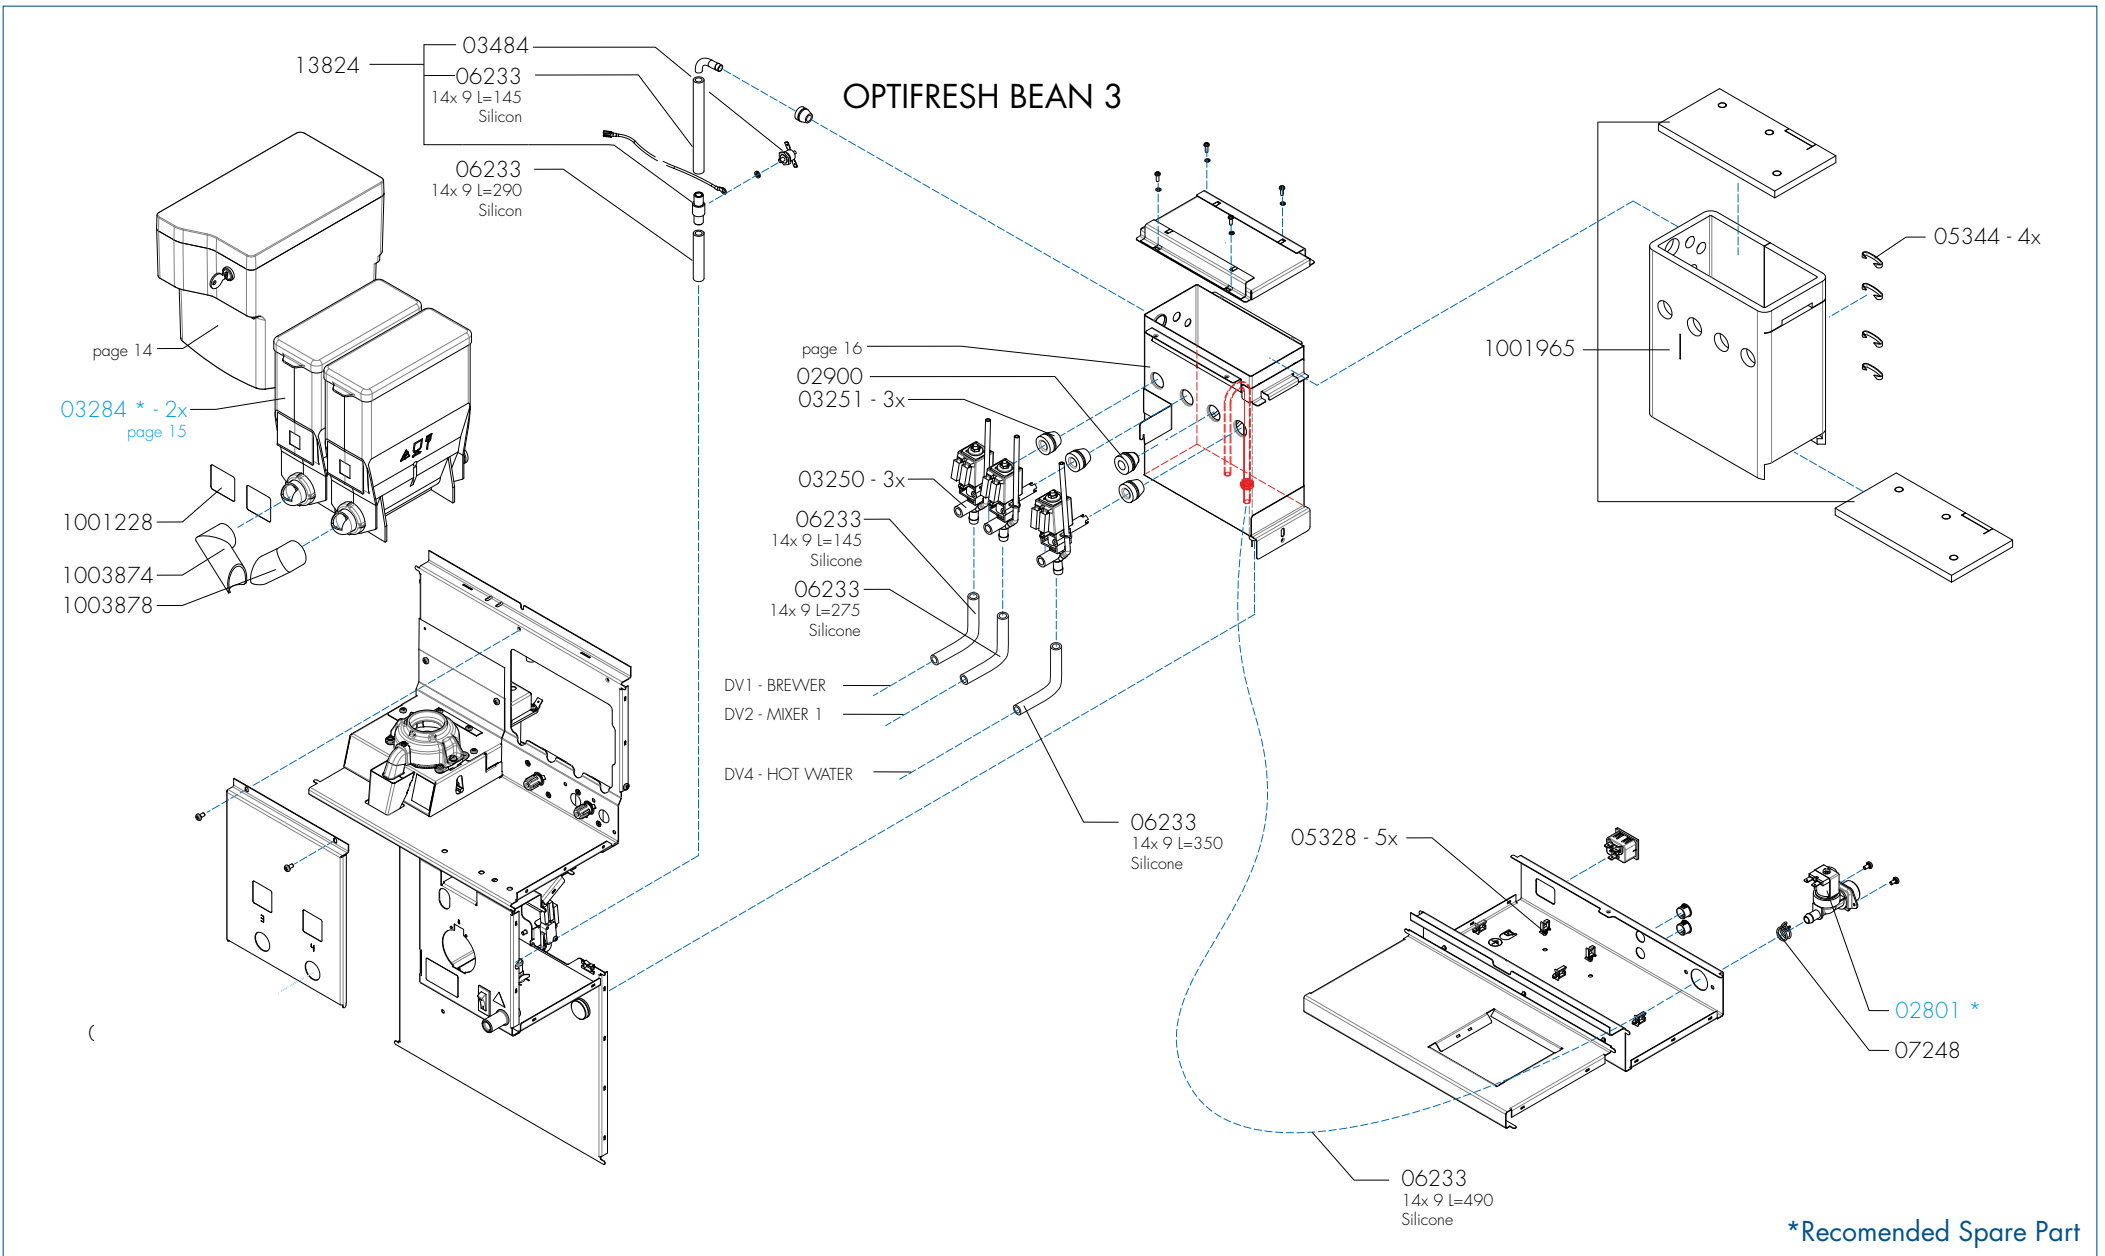

*Recommended Spare Part

Type : OPTIFRESH BEAN NG 2.0	From mach. nr. : 4Y 34314	Page : 10 - 22	 www.animo.eu
Articlenumber : see page 1	Date : 12 - 2015	Rev : 1	
Rated voltage : 1N~ 220-240V 50-60Hz 2275W 2575W (PEAK)	Drawer : JK Date : 11-01-16	Spare Parts Info