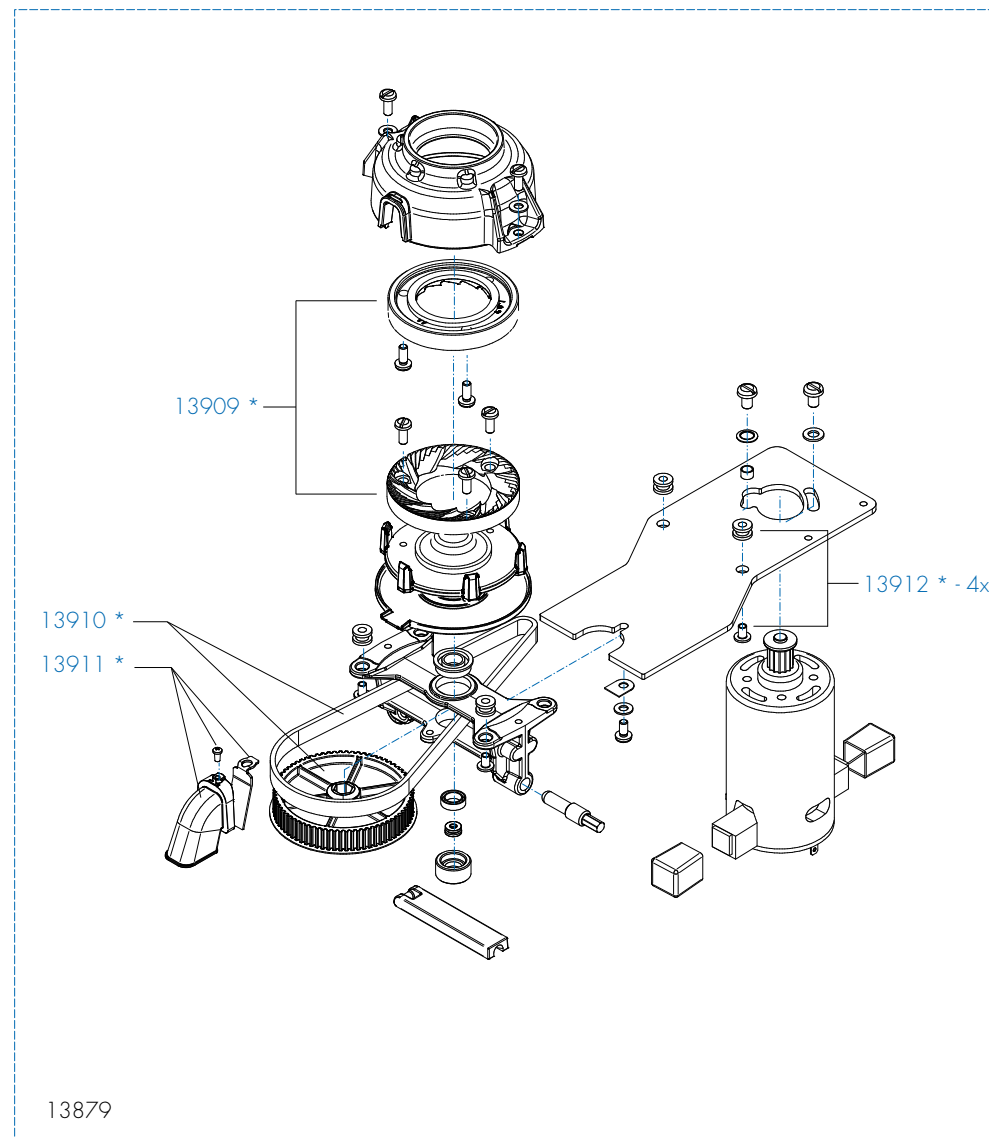

OPTIFRESH BEAN 4

*Recommended Spare Part

Type : OPTIFRESH BEAN NG 2.0

Articlenumber : see page 1

From mach. nr. : 4Y 34314

Date : 12 - 2015

Page : 11 - 22

Rev : 1

*Recommended Spare Part

Type : OPTIFRESH BEAN NG 2.0 Articulenumber : see page 1	From mach. nr. : 4Y 34314 Date : 12 - 2015	Page : 13 - 22 Rev : 1	 www.animo.eu
Rated voltage : 1N~ 220-240V 50-60Hz 2275W 2575W (PEAK)	Drawer : JK Date : 11-01-16	<h2>Spare Parts Info</h2>	