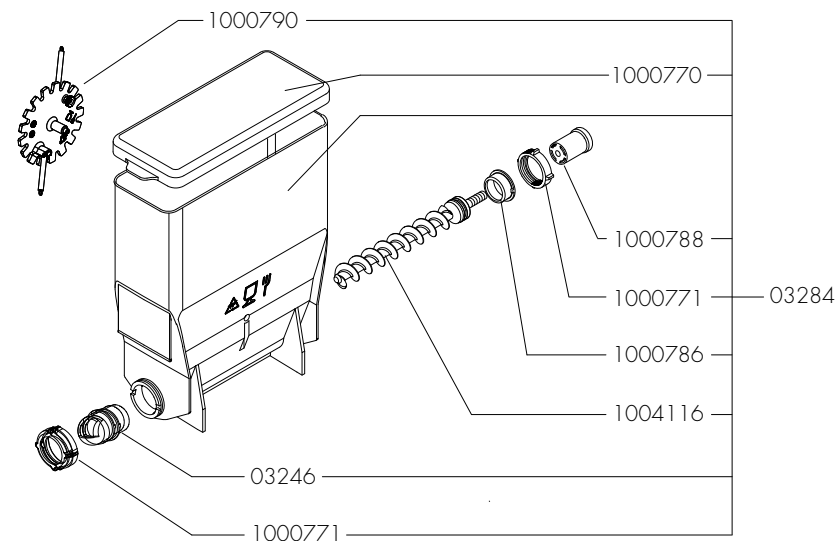

*Recomended Spare Part

Type : OPTIFRESH BEAN NG 2.0

Articlenumber : see page 1

Rated voltage : 1N~ 220-240V 50-60Hz 2275W
2575W (PEAK)

From mach. nr. : 4Y 34314

Date : 12 - 2015

Drawer : JK
Date : 11-01-16

Page : 15 - 22

Rev : 1

Spare Parts Info

ANIMO

www.animo.eu