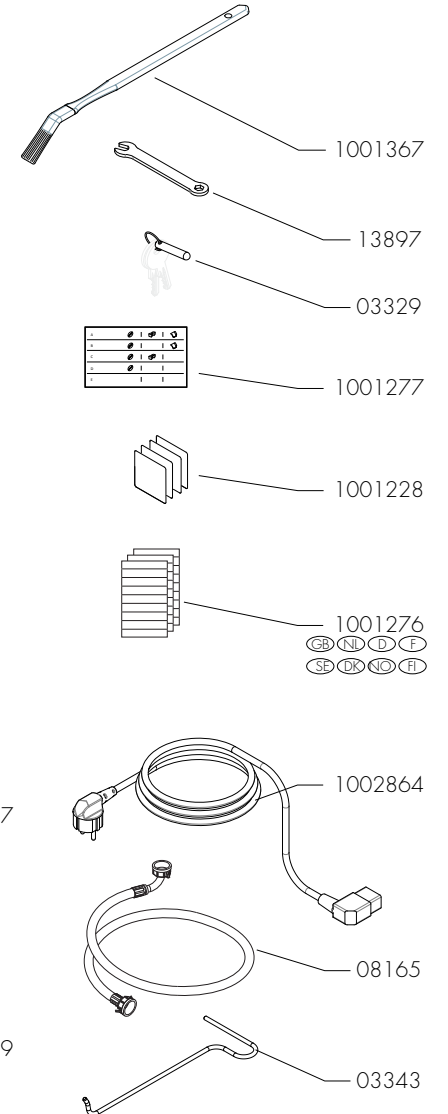

1004715	OPTIFRESH BEAN 1 NG
1004716	OPTIFRESH BEAN 2 NG
1004717	OPTIFRESH BEAN 3 NG
1004718	OPTIFRESH BEAN 4 NG

*Recomended Spare Part

Type : OPTIFRESH BEAN NG 2.0
 Articulenumber : see page 1

From mach. nr. : 4Y 34314
 Date : 12 - 2015

Page : 1 - 22
 Rev : 1

Rated voltage : 1N~ 220-240V 50-60Hz 2275W
 2575W (PEAK)

Drawer : JK
 Date : 11-01-16

Spare Parts Info

ANIMO
 www.animo.eu

*Recomended Spare Part

Type : OPTIFRESH BEAN NG 2.0

Articlenumber : see page 1

From mach. nr. : 4Y 34314

Date : 12 - 2015

Page : 2 - 22

Rev : 1

Rated voltage : 1N~ 220-240V 50-60Hz 2275W
2575W (PEAK)

Drawer : JK
Date : 11-01-16

Spare Parts Info

ANIMO

www.animo.eu

*Recomended Spare Part

Type : OPTIFRESH BEAN NG 2.0

Articlenumber : see page 1

From mach. nr. : 4Y 34314

Date : 12 - 2015

Page : 3 - 22

Rev : 1