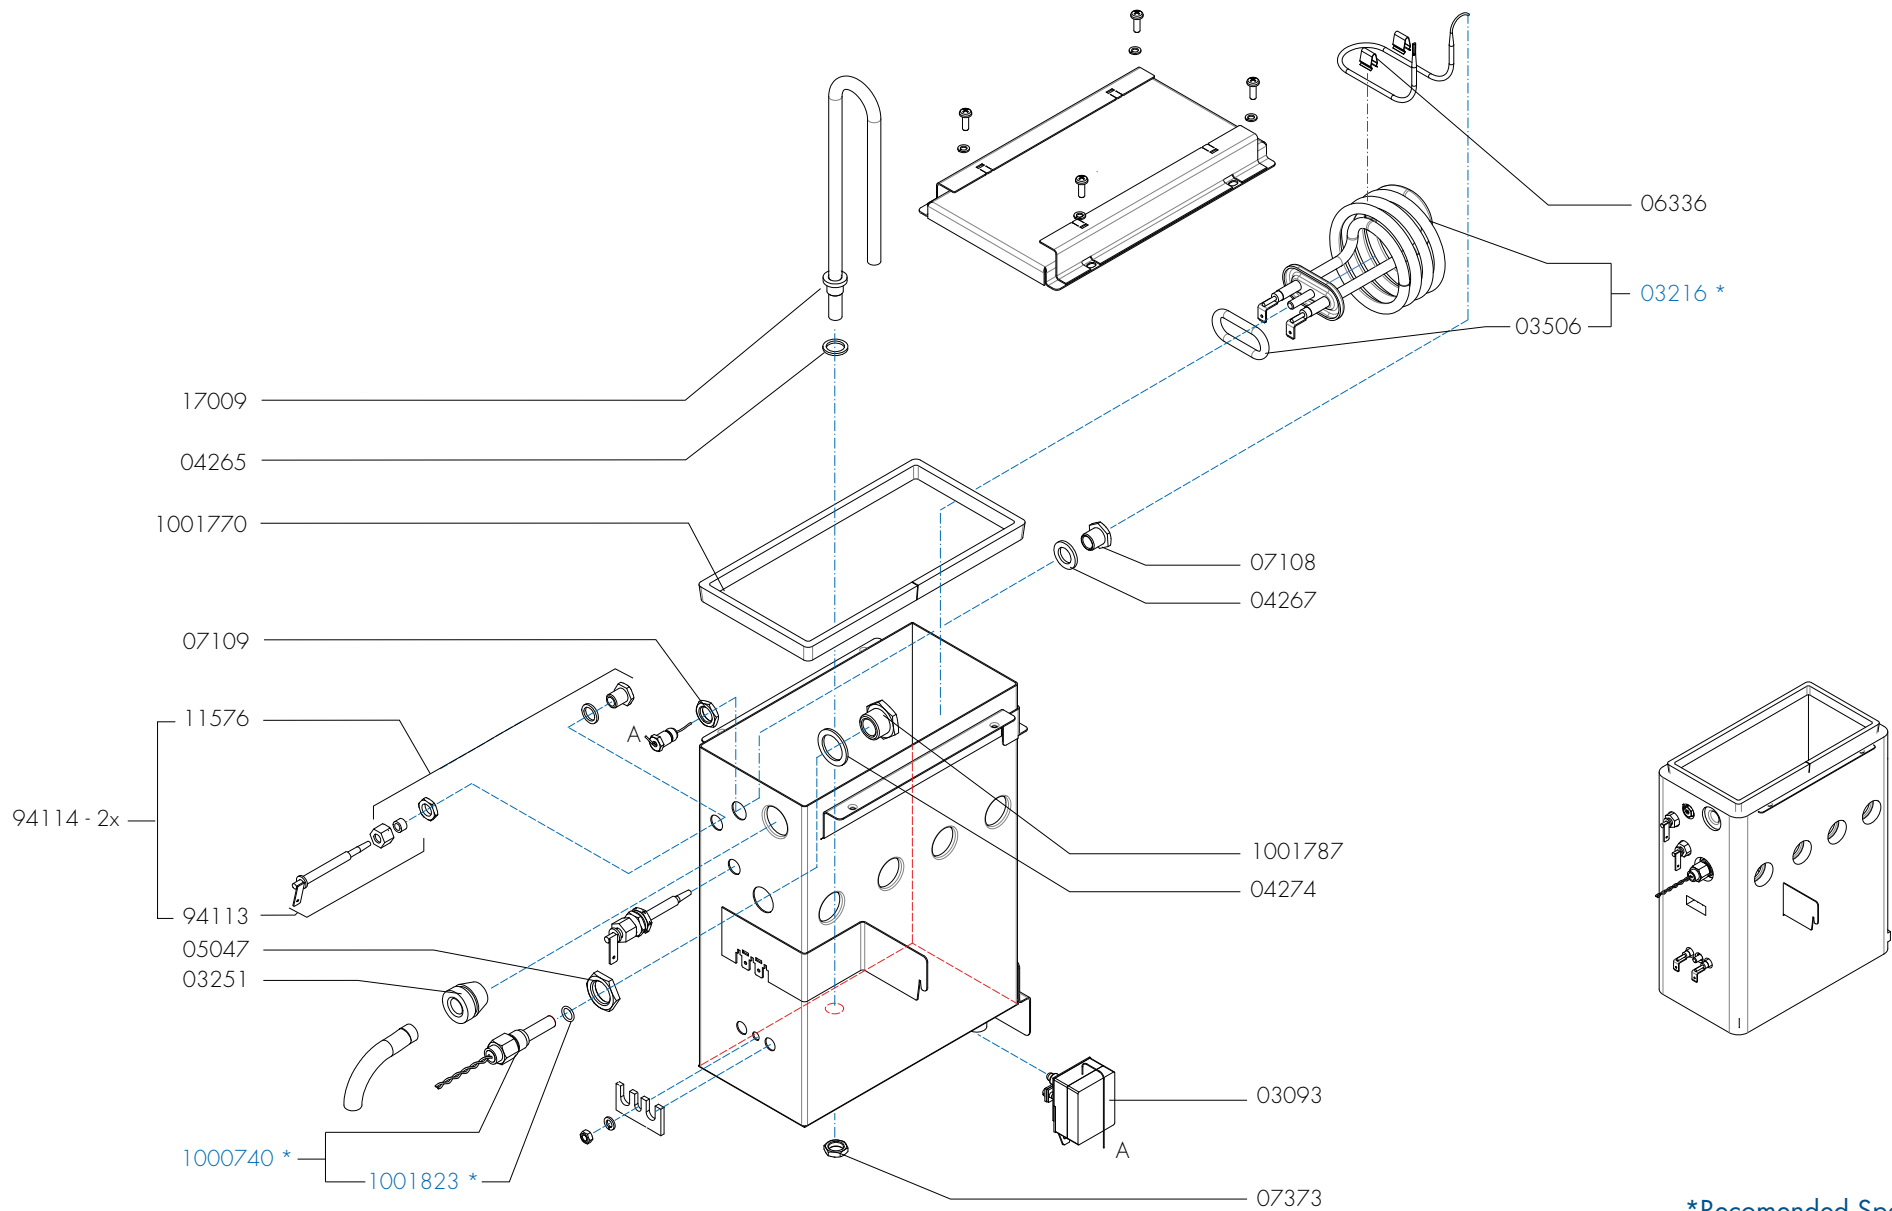

Type : OPTIFRESH BEAN NG 2.0

Articlenumber : see page 1

From mach. nr. : 4Y 34314

Date : 12 - 2015

Page : 16 - 22

Rev : 1

Rated voltage : 1N~ 220-240V 50-60Hz 2275W
2575W (PEAK)

Drawer : JK
Date : 11-01-16

Spare Parts Info

ANIMO

www.animo.eu