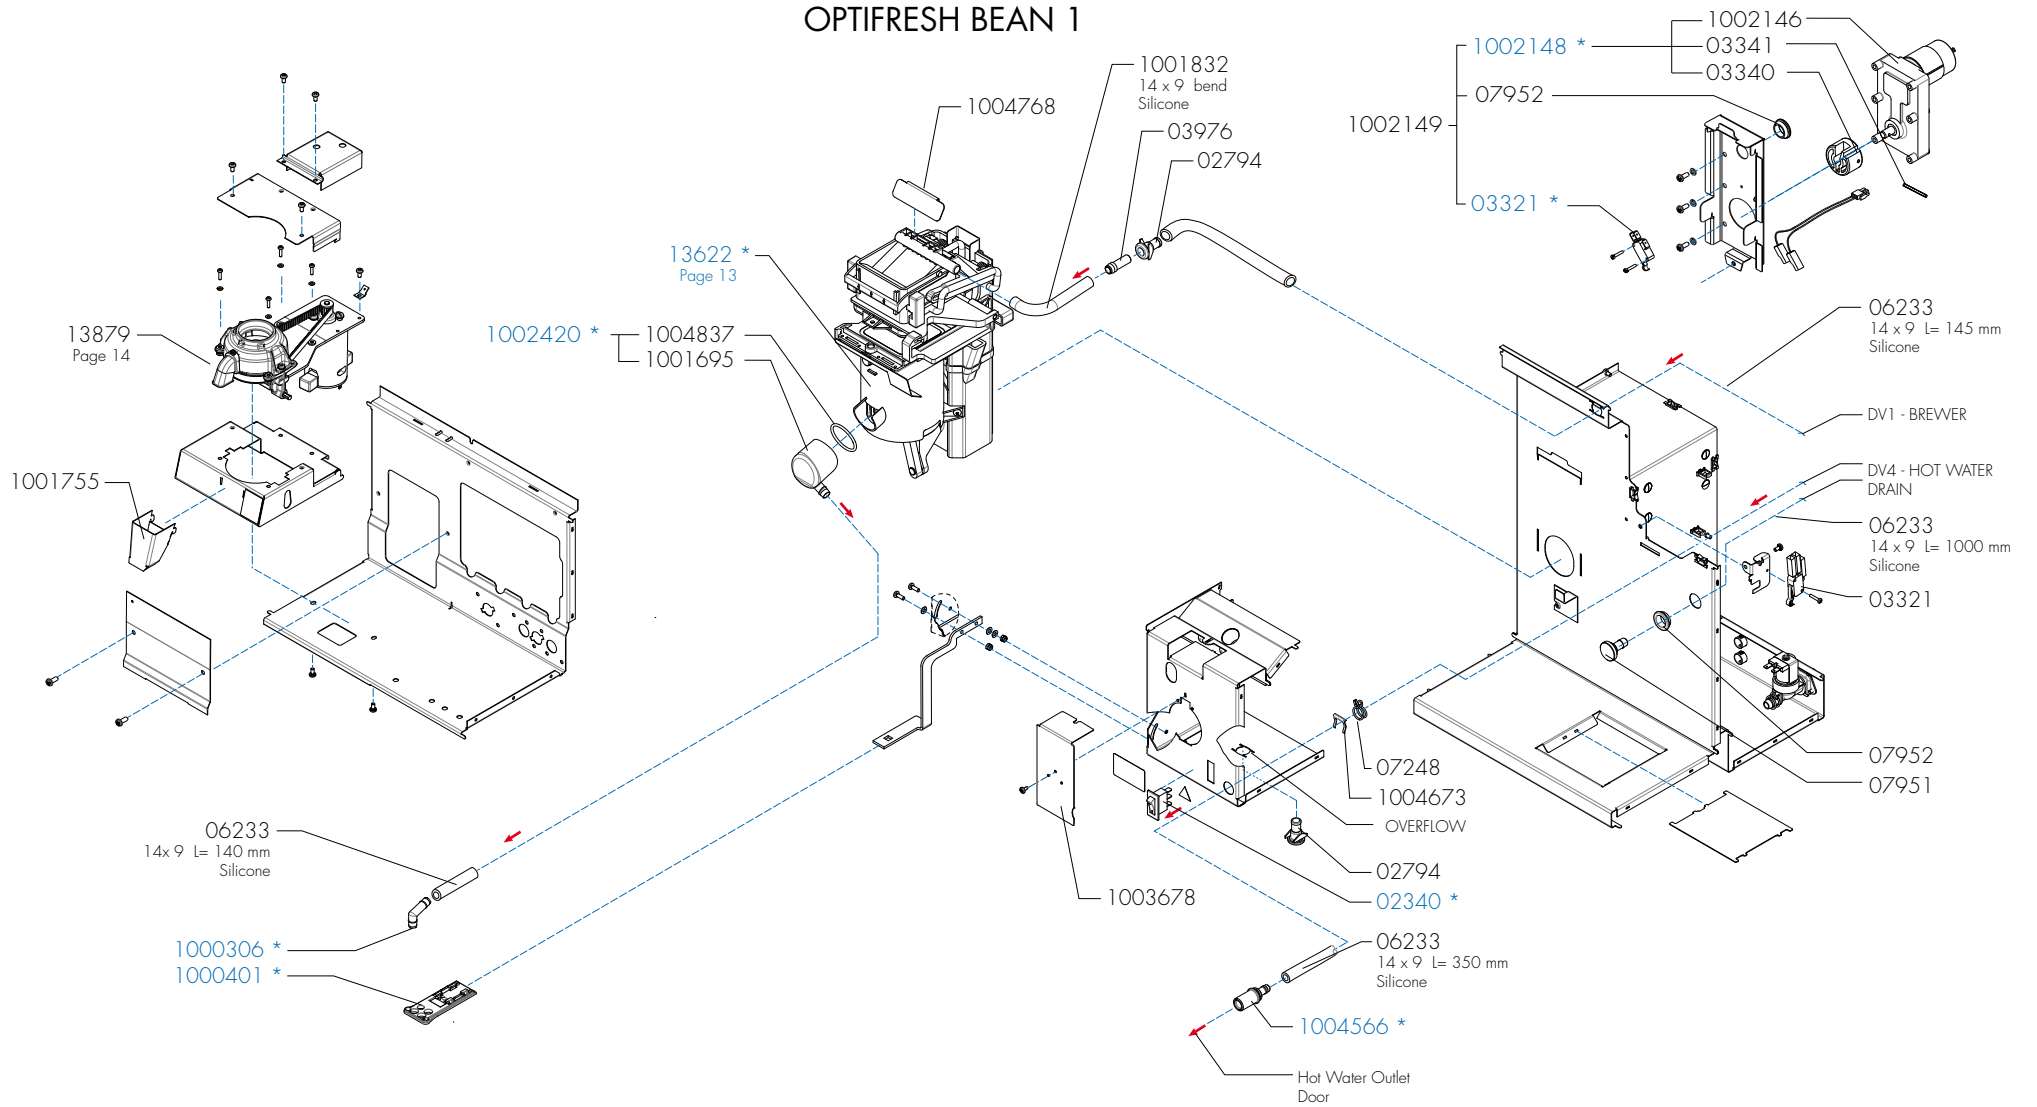

Rated voltage : 1N~ 220-240V 50-60Hz 2275W
2575W (PEAK)

Drawer : JK
Date : 11-01-16

Spare Parts Info

ANIMO

www.animo.eu

OPTIFRESH BEAN 1

*Recommended Spare Part

Type : OPTIFRESH BEAN NG 2.0
 Articulenumber : see page 1