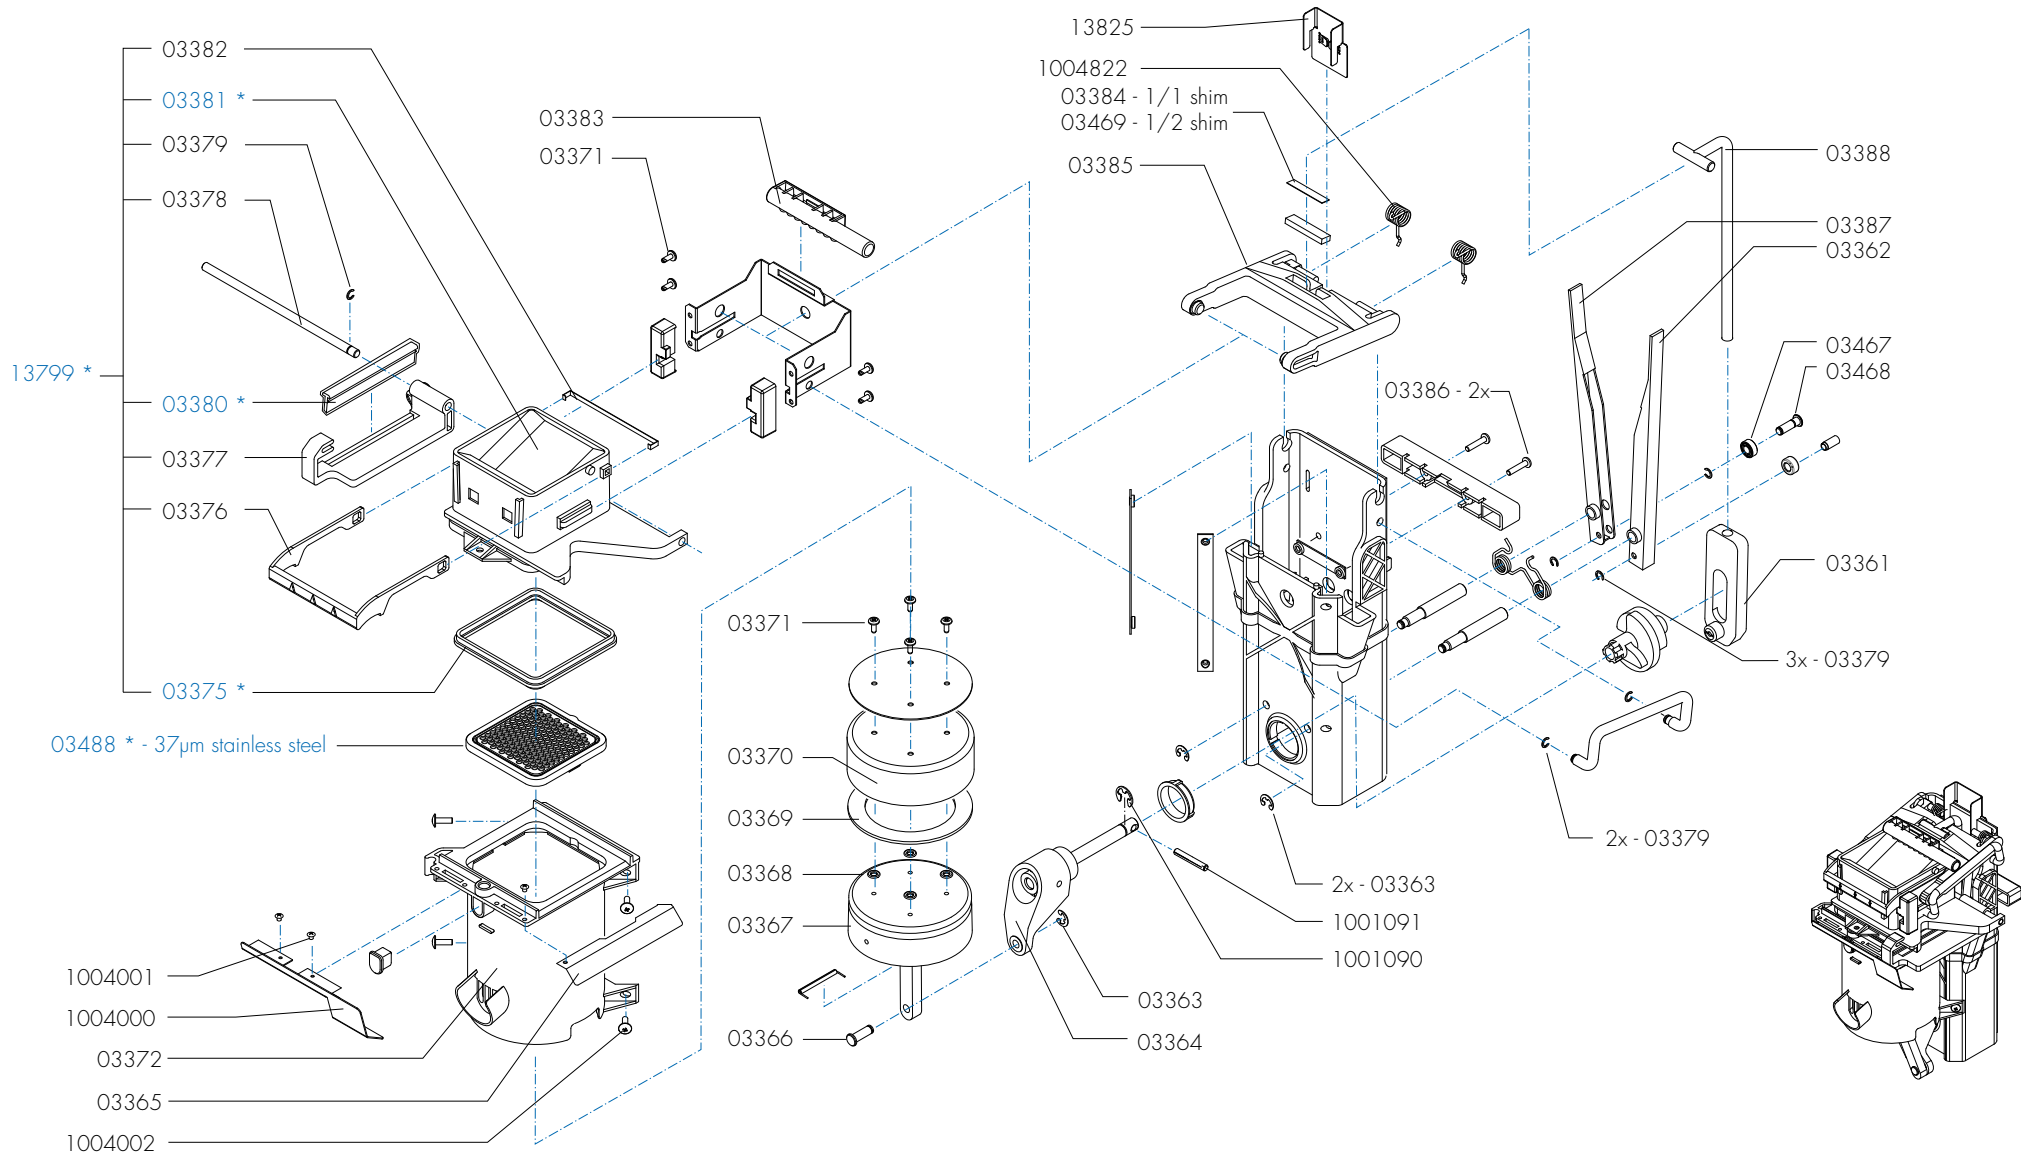

*Recommended Spare Part

Type : OPTIFRESH BEAN NG 2.0 Articulenumber : see page 1	From mach. nr. : 4Y 34314 Date : 12 - 2015	Page : 13 - 22 Rev : 1	 www.animo.eu
Rated voltage : 1N~ 220-240V 50-60Hz 2275W 2575W (PEAK)	Drawer : JK Date : 11-01-16	<h2>Spare Parts Info</h2>	