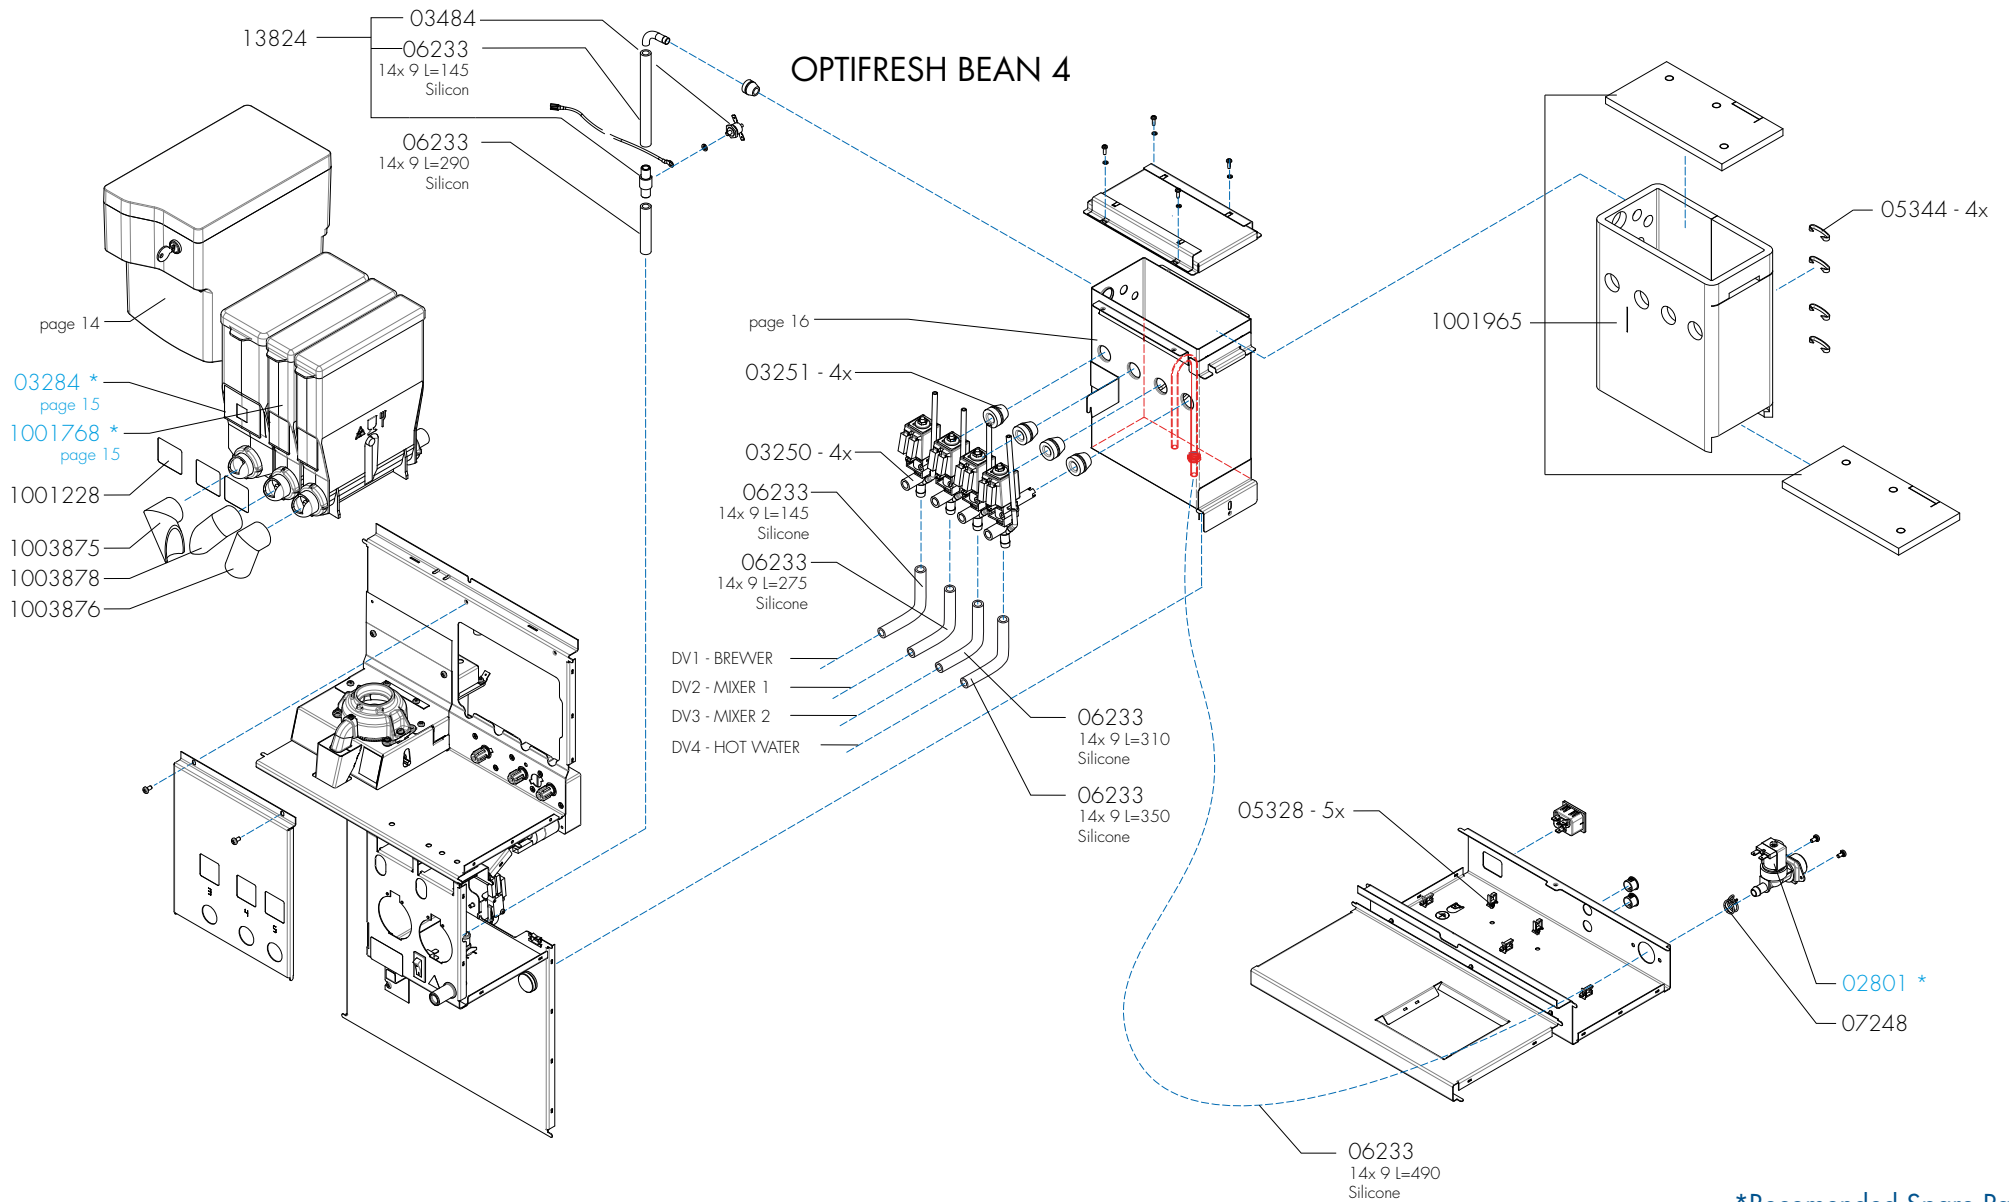

OPTIFRESH BEAN 4

*Recommended Spare Part

Type : OPTIFRESH BEAN NG 2.0

Articlenumber : see page 1

From mach. nr. : 4Y 34314

Date : 12 - 2015

Page : 11 - 22

Rev : 1

Rated voltage : 1N~ 220-240V 50-60Hz 2275W
2575W (PEAK)

Drawer : JK
Date : 11-01-16

Spare Parts Info

ANIMO

www.animo.eu