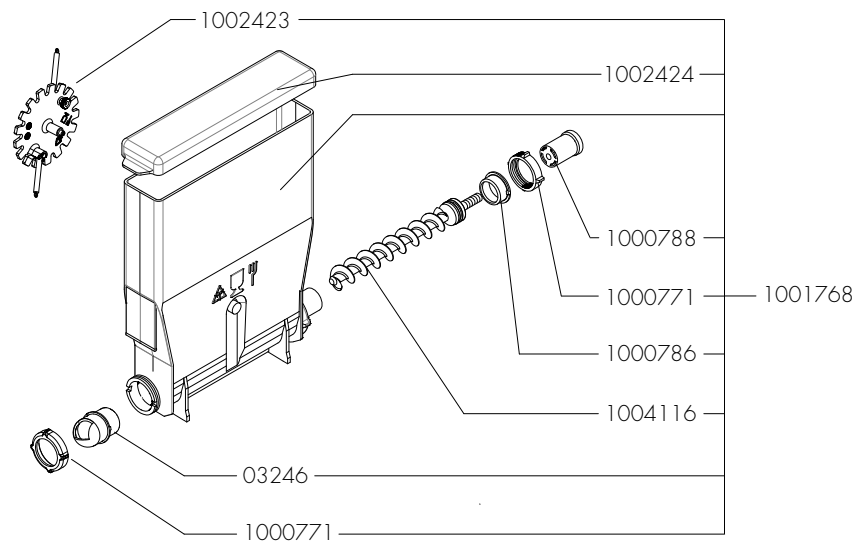

*Recomended Spare Part

Type : OPTIFRESH BEAN NG 2.0

Articlenumber : see page 1

Rated voltage : 1N~ 220-240V 50-60Hz 2275W
2575W (PEAK)

From mach. nr. : 4Y 34314

Date : 12 - 2015

Drawer : JK
Date : 11-01-16

Page : 15 - 22

Rev : 1

Spare Parts Info

ANIMO

www.animo.eu