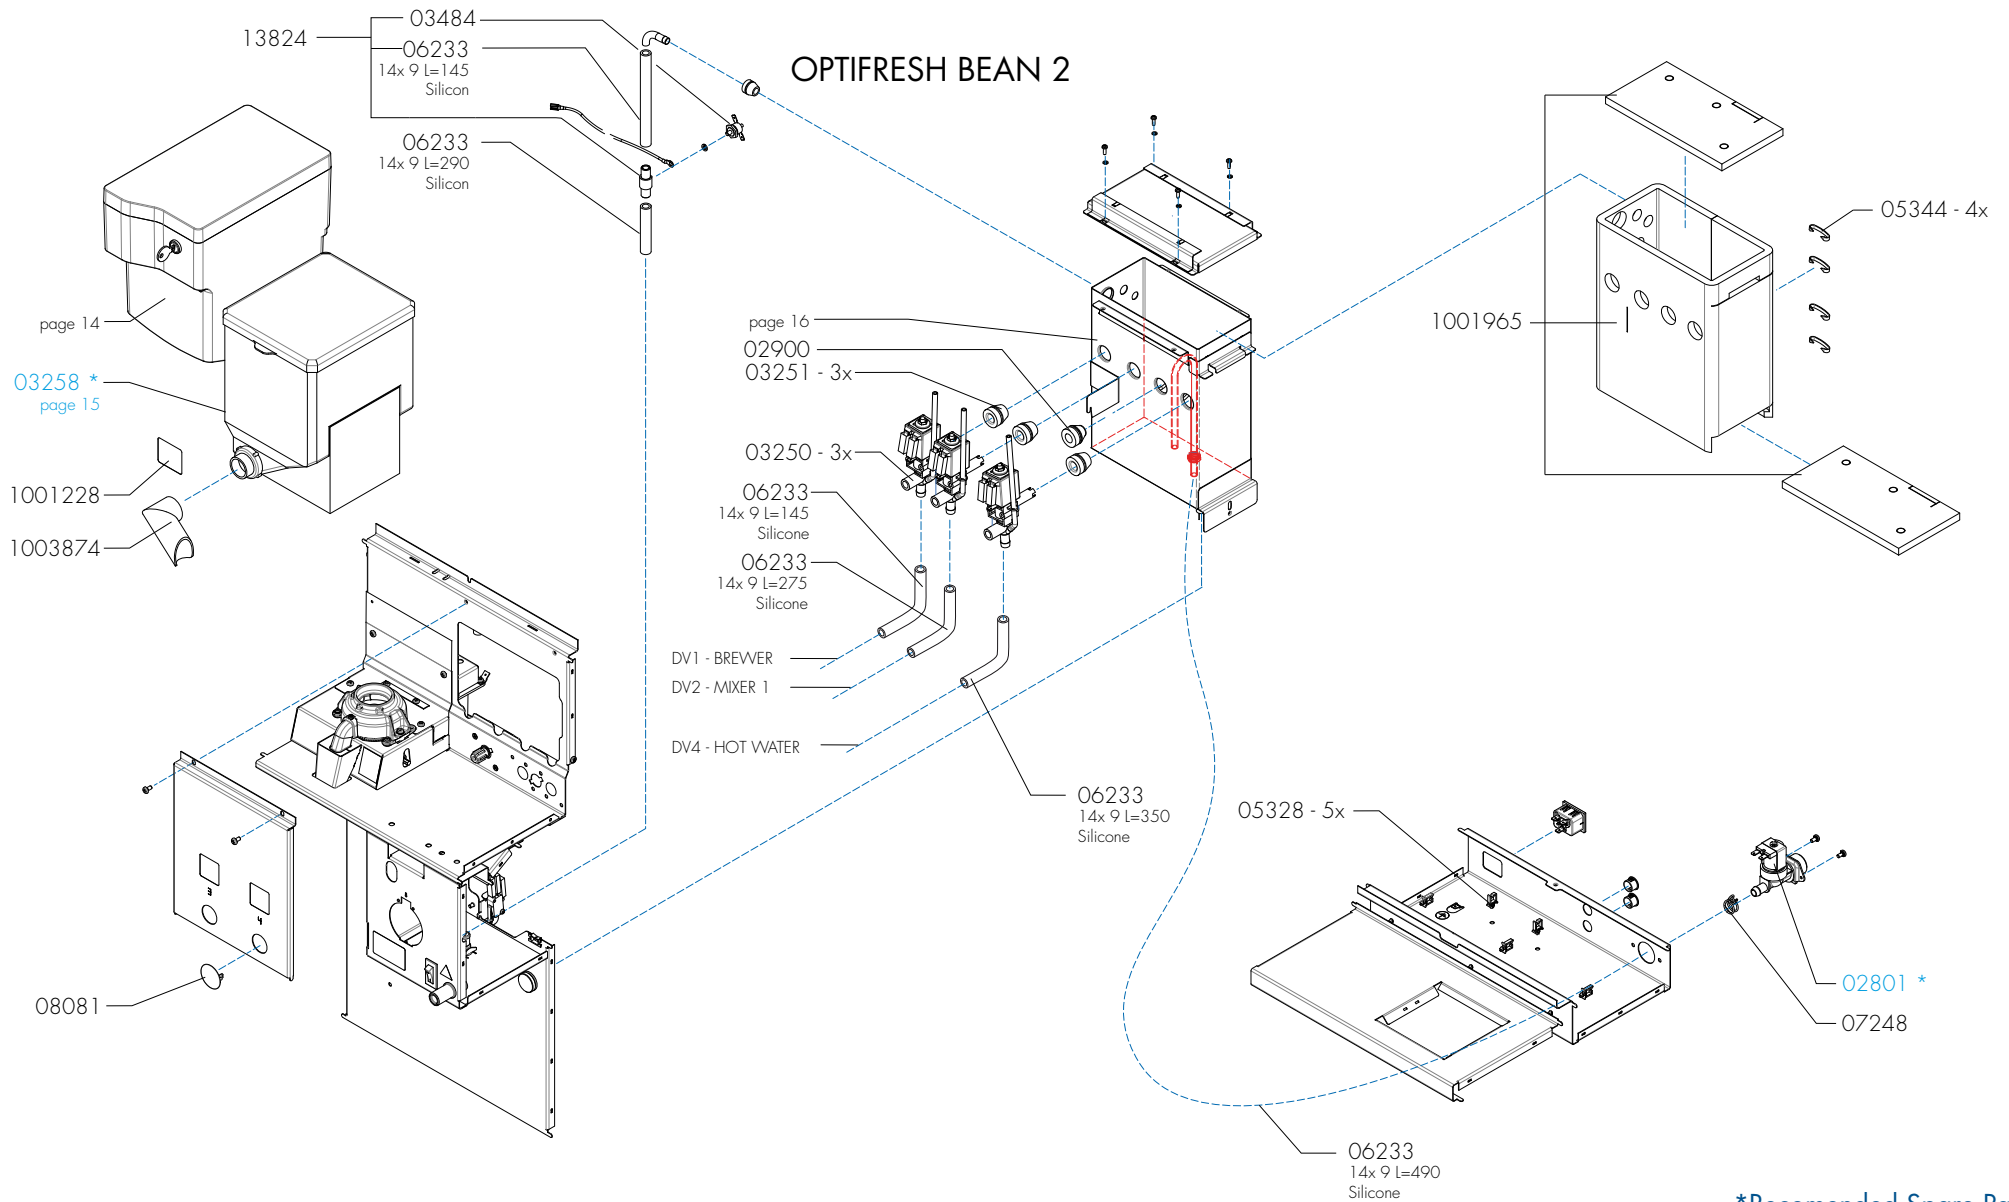

OPTIFRESH BEAN 2

*Recommended Spare Part

Type : OPTIFRESH BEAN NG 2.0

Articlenumber : see page 1

Rated voltage : 1N~ 220-240V 50-60Hz 2275W
2575W (PEAK)

From mach. nr. : 4Y 34314

Date : 12 - 2015

Drawer : JK
Date : 11-01-16

Page : 9 - 22

Rev : 1

Spare Parts Info

ANIMO

www.animo.eu