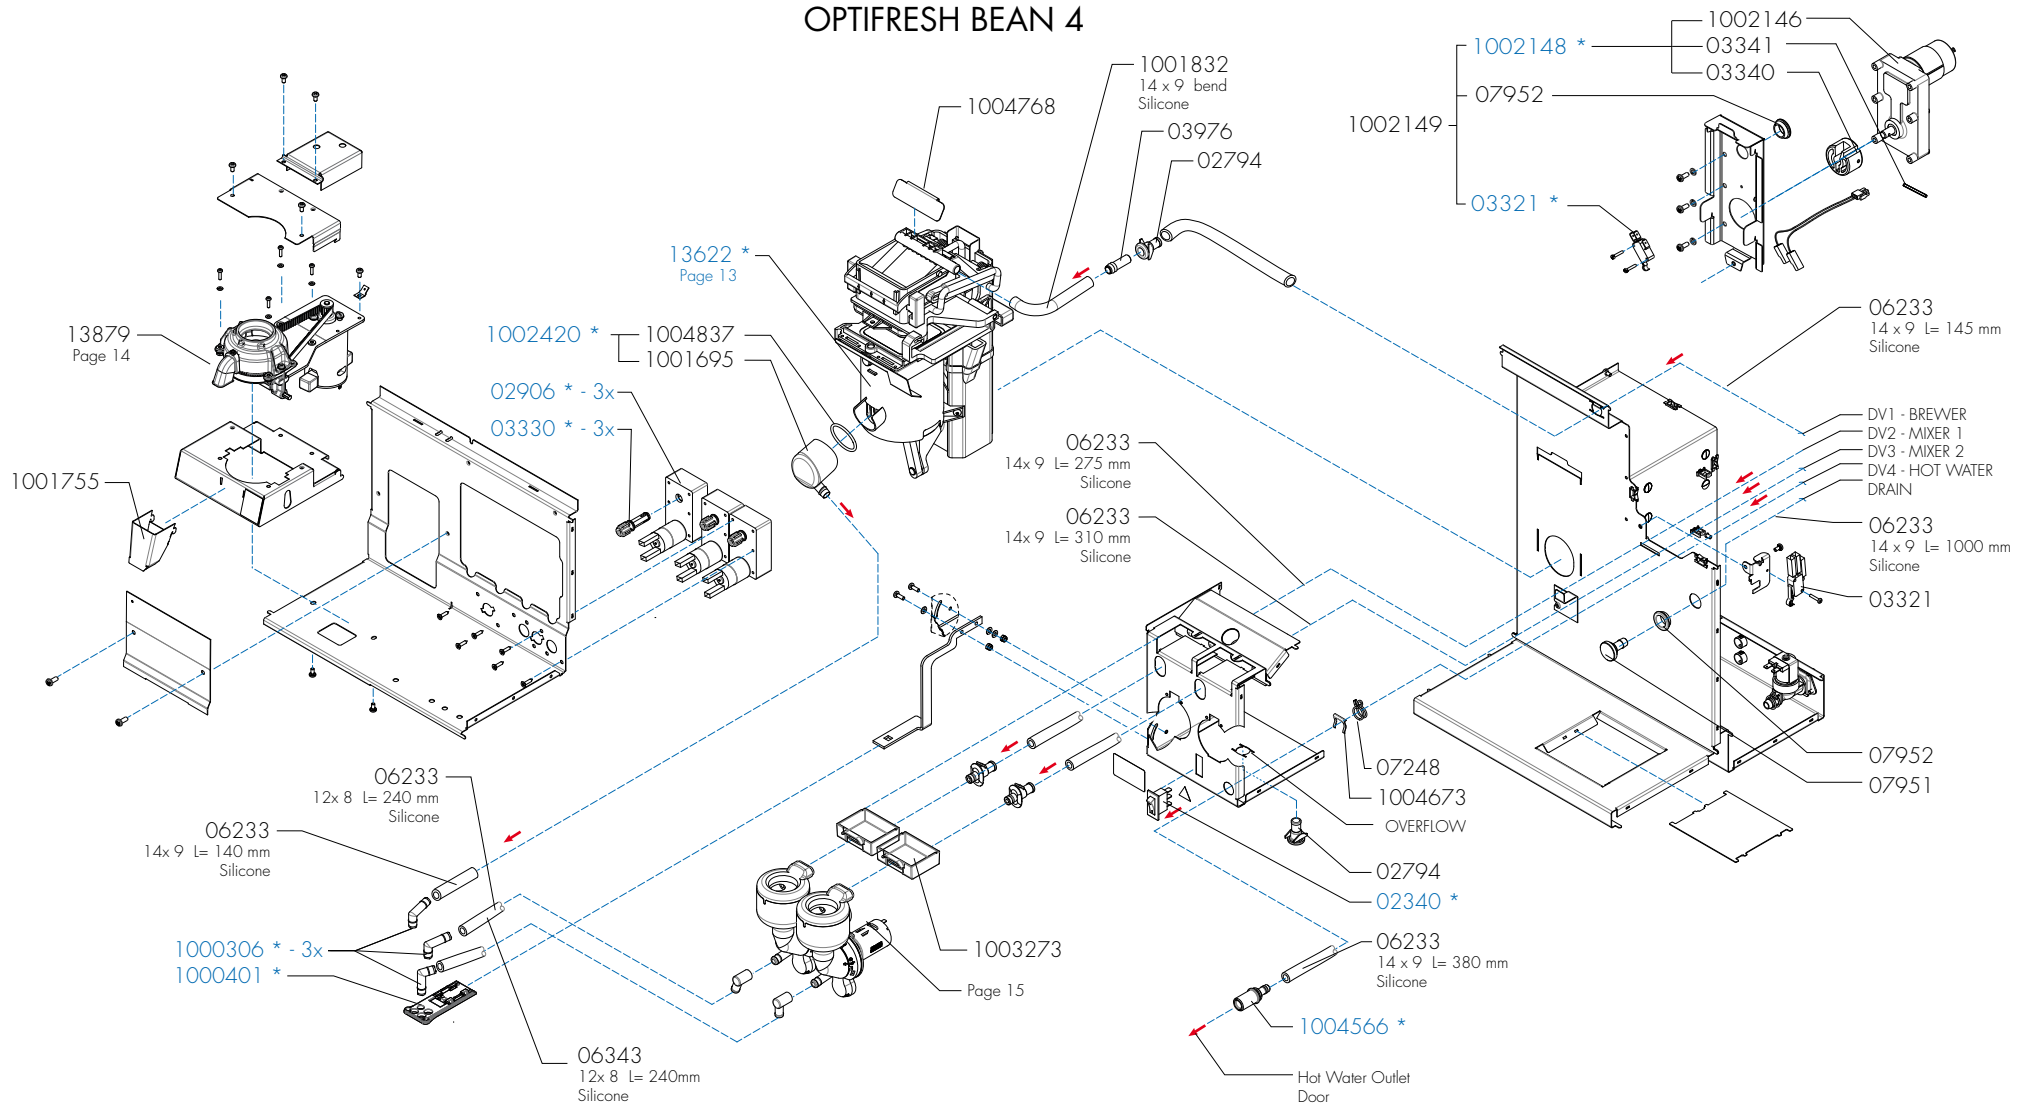

*Recommended Spare Part

Type : OPTIFRESH BEAN NG 2.0

Articlenumber : see page 1

Rated voltage : 1N~ 220-240V 50-60Hz 2275W
2575W (PEAK)

From mach. nr. : 4Y 34314

Date : 12 - 2015

Drawer : JK
Date : 11-01-16