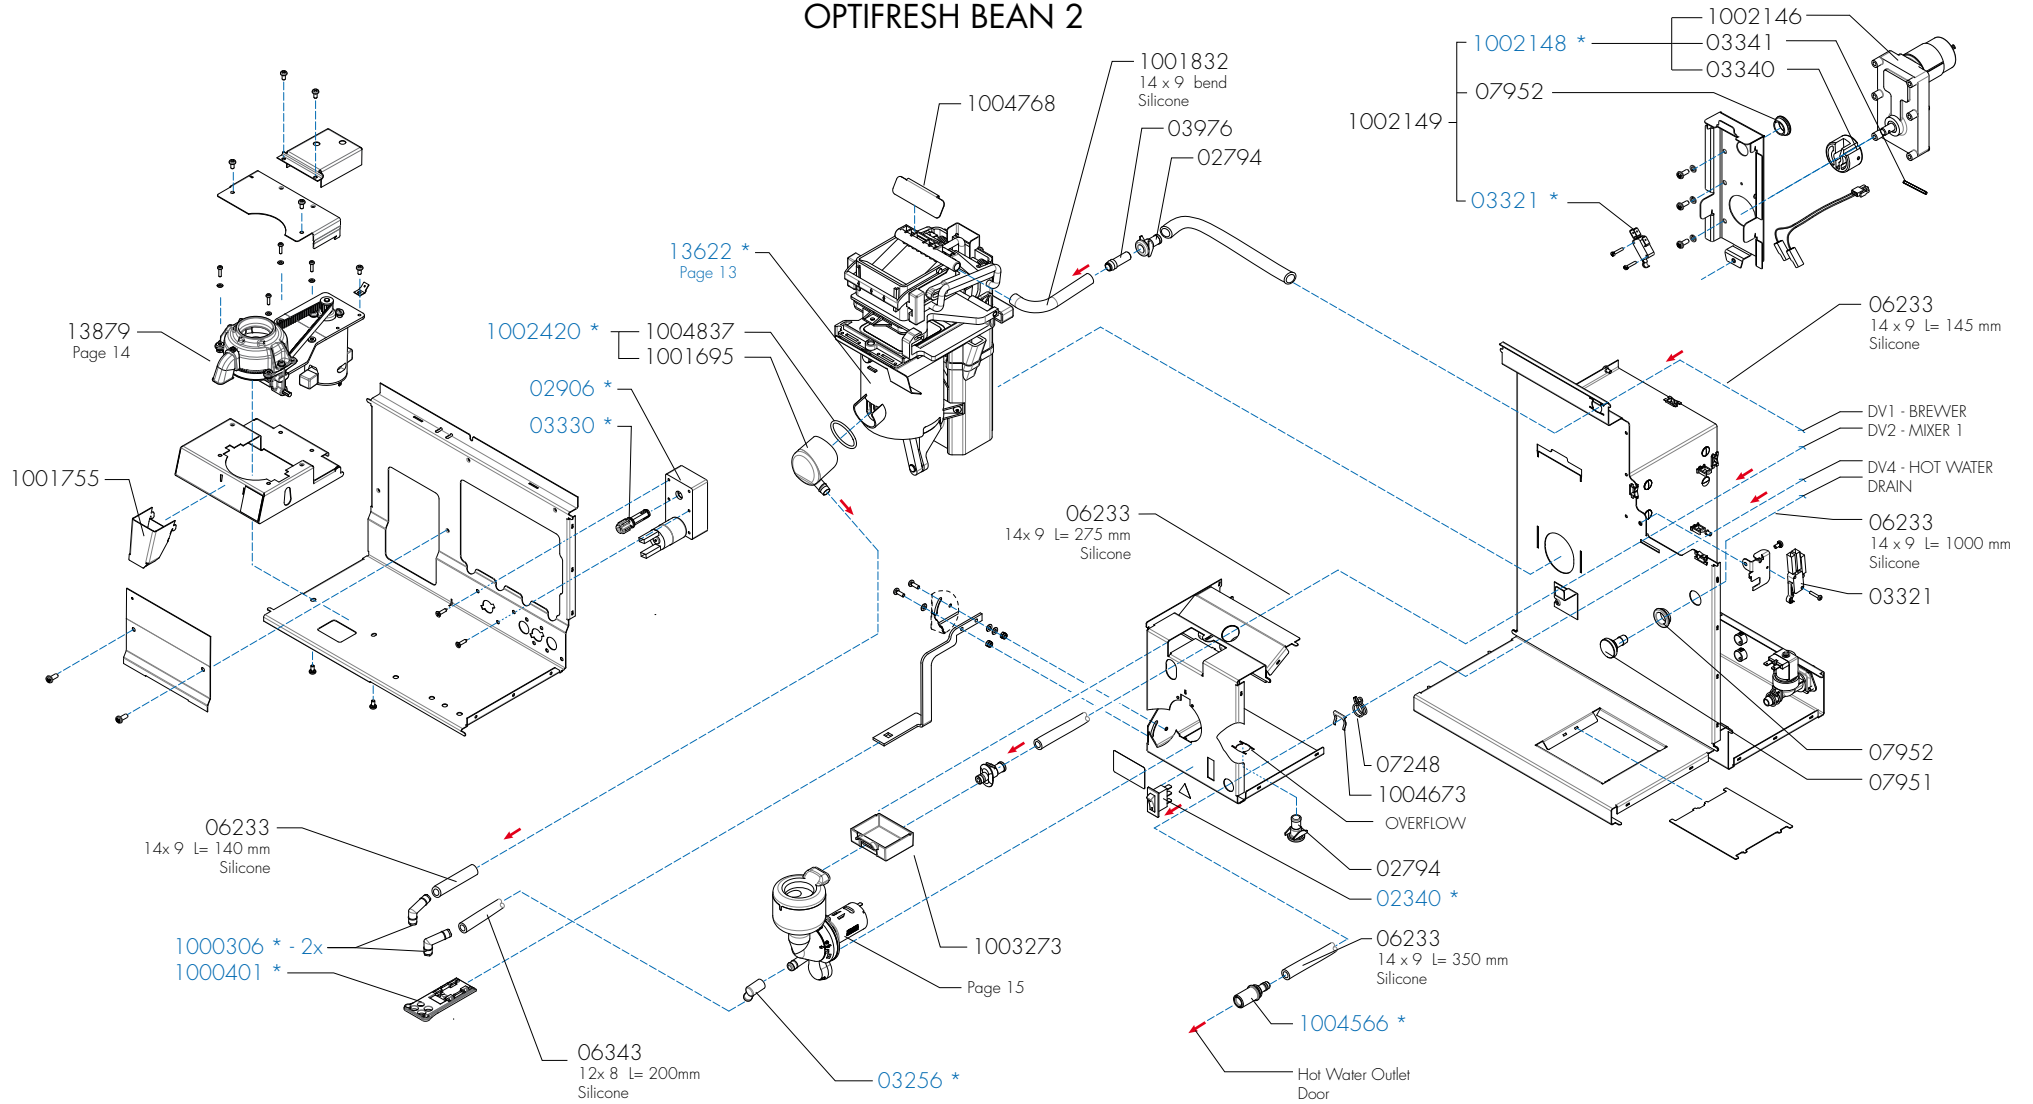

*Recommended Spare Part

Type : OPTIFRESH BEAN NG 2.0

Articlenumber : see page 1

Rated voltage : 1N~ 220-240V 50-60Hz 2275W
2575W (PEAK)

From mach. nr. : 4Y 34314

Date : 12 - 2015

Drawer : JK
Date : 11-01-16