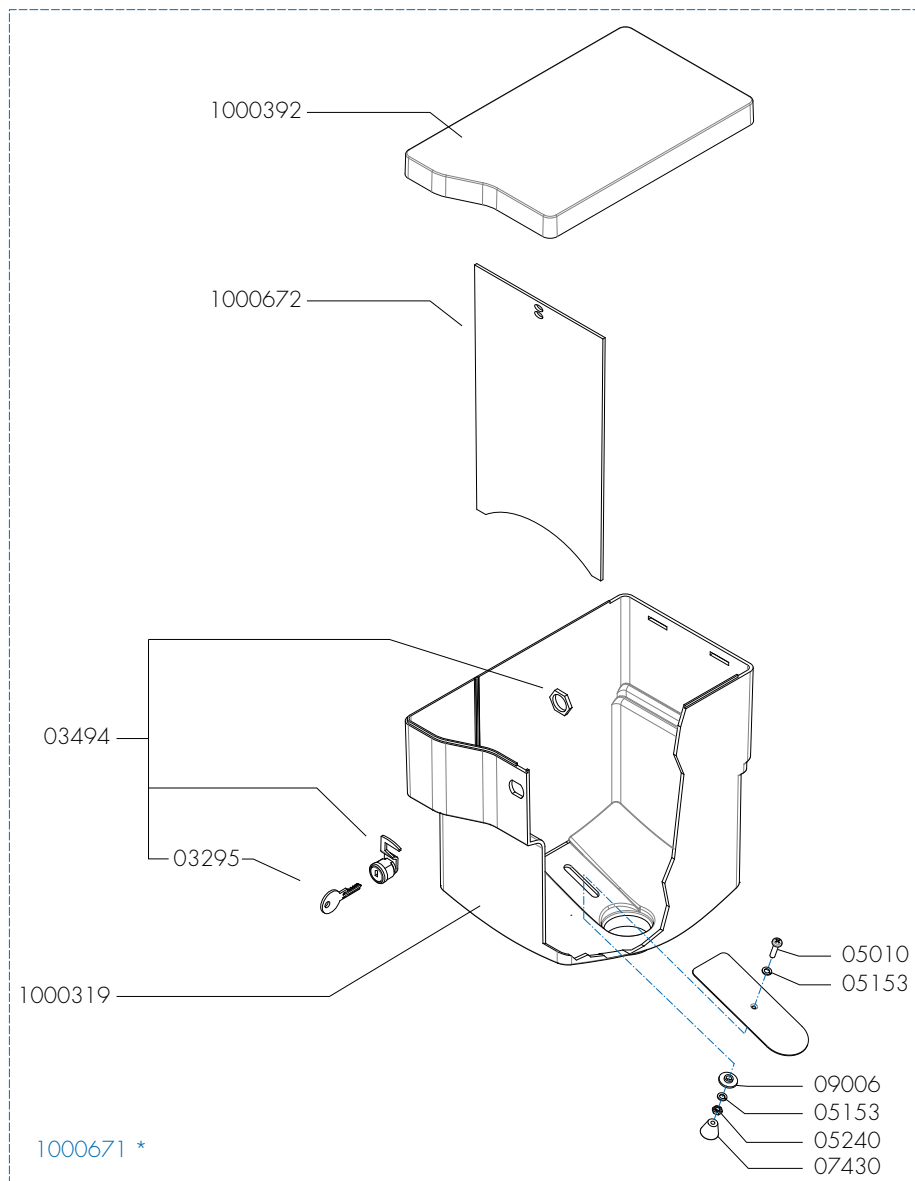

*Recomended Spare Part

Type : OPTIFRESH BEAN NG 2.0	From mach. nr. : 4Y 34314	Page : 14 - 22	 www.animo.eu
Articlenumber : see page 1	Date : 12 - 2015	Rev : 1	
Rated voltage : 1N~ 220-240V 50-60Hz 2275W 2575W (PEAK)	Drawer : JK Date : 11-01-16	Spare Parts Info