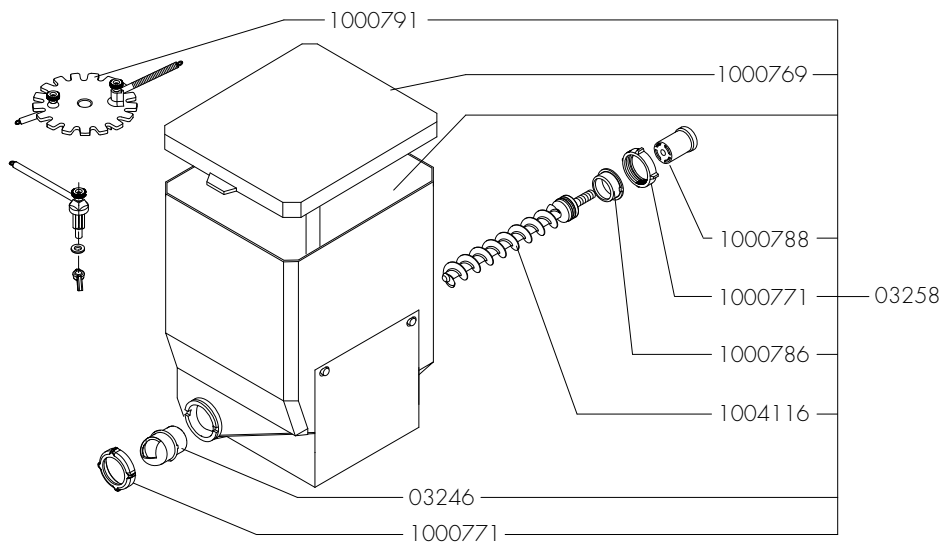

*Recomended Spare Part

Type : OPTIFRESH BEAN NG 2.0

Articlenumber : see page 1

Rated voltage : 1N~ 220-240V 50-60Hz 2275W
2575W (PEAK)

From mach. nr. : 4Y 34314

Date : 12 - 2015

Drawer : JK
Date : 11-01-16

Page : 15 - 22

Rev : 1

Spare Parts Info

ANIMO

www.animo.eu