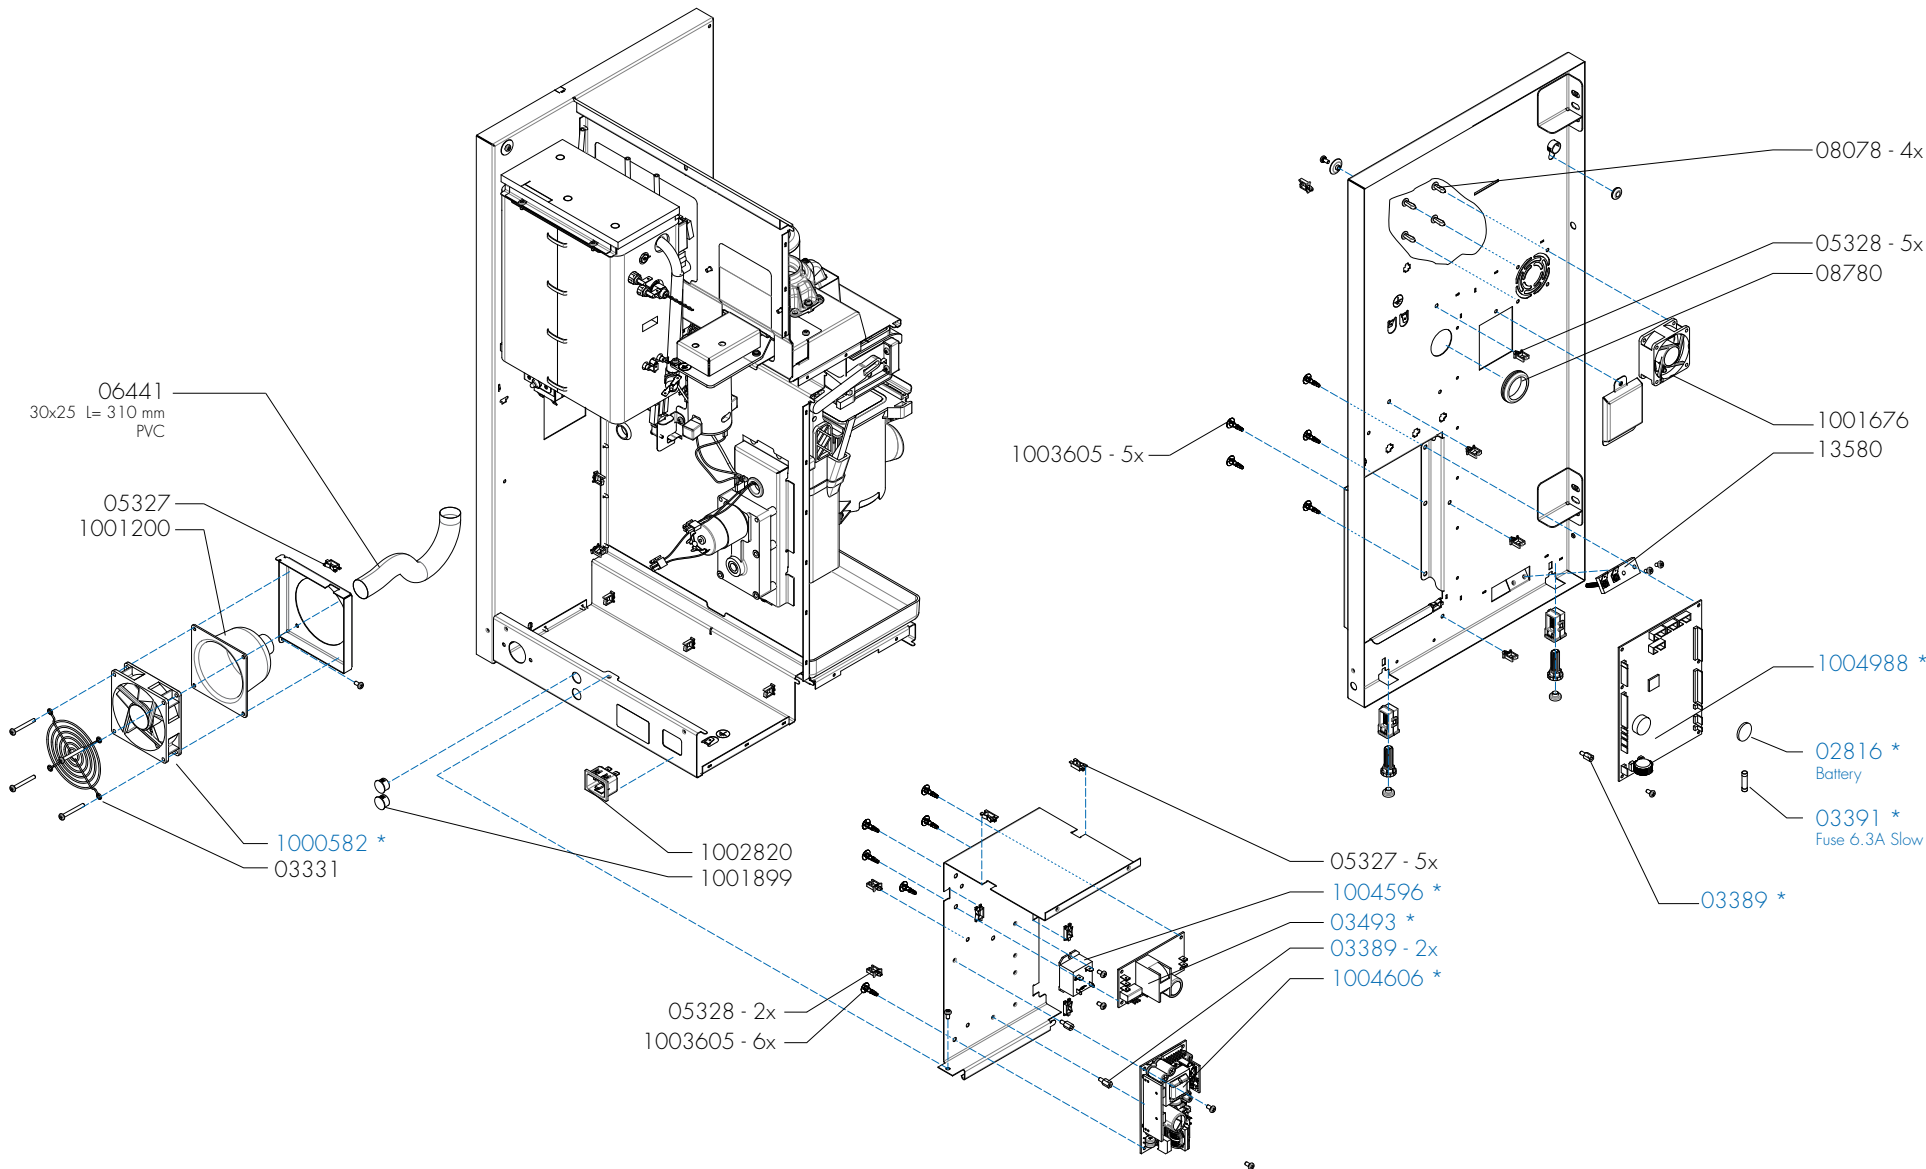

*Recomended Spare Part

Type : OPTIFRESH BEAN NG 2.0

Articlenumber : see page 1

From mach. nr. : 4Y 34314

Date : 12 - 2015

Page : 3 - 22

Rev : 1

Rated voltage : 1N~ 220-240V 50-60Hz 2275W
2575W (PEAK)

Drawer : JK
Date : 11-01-16

Spare Parts Info

ANIMO

www.animo.eu