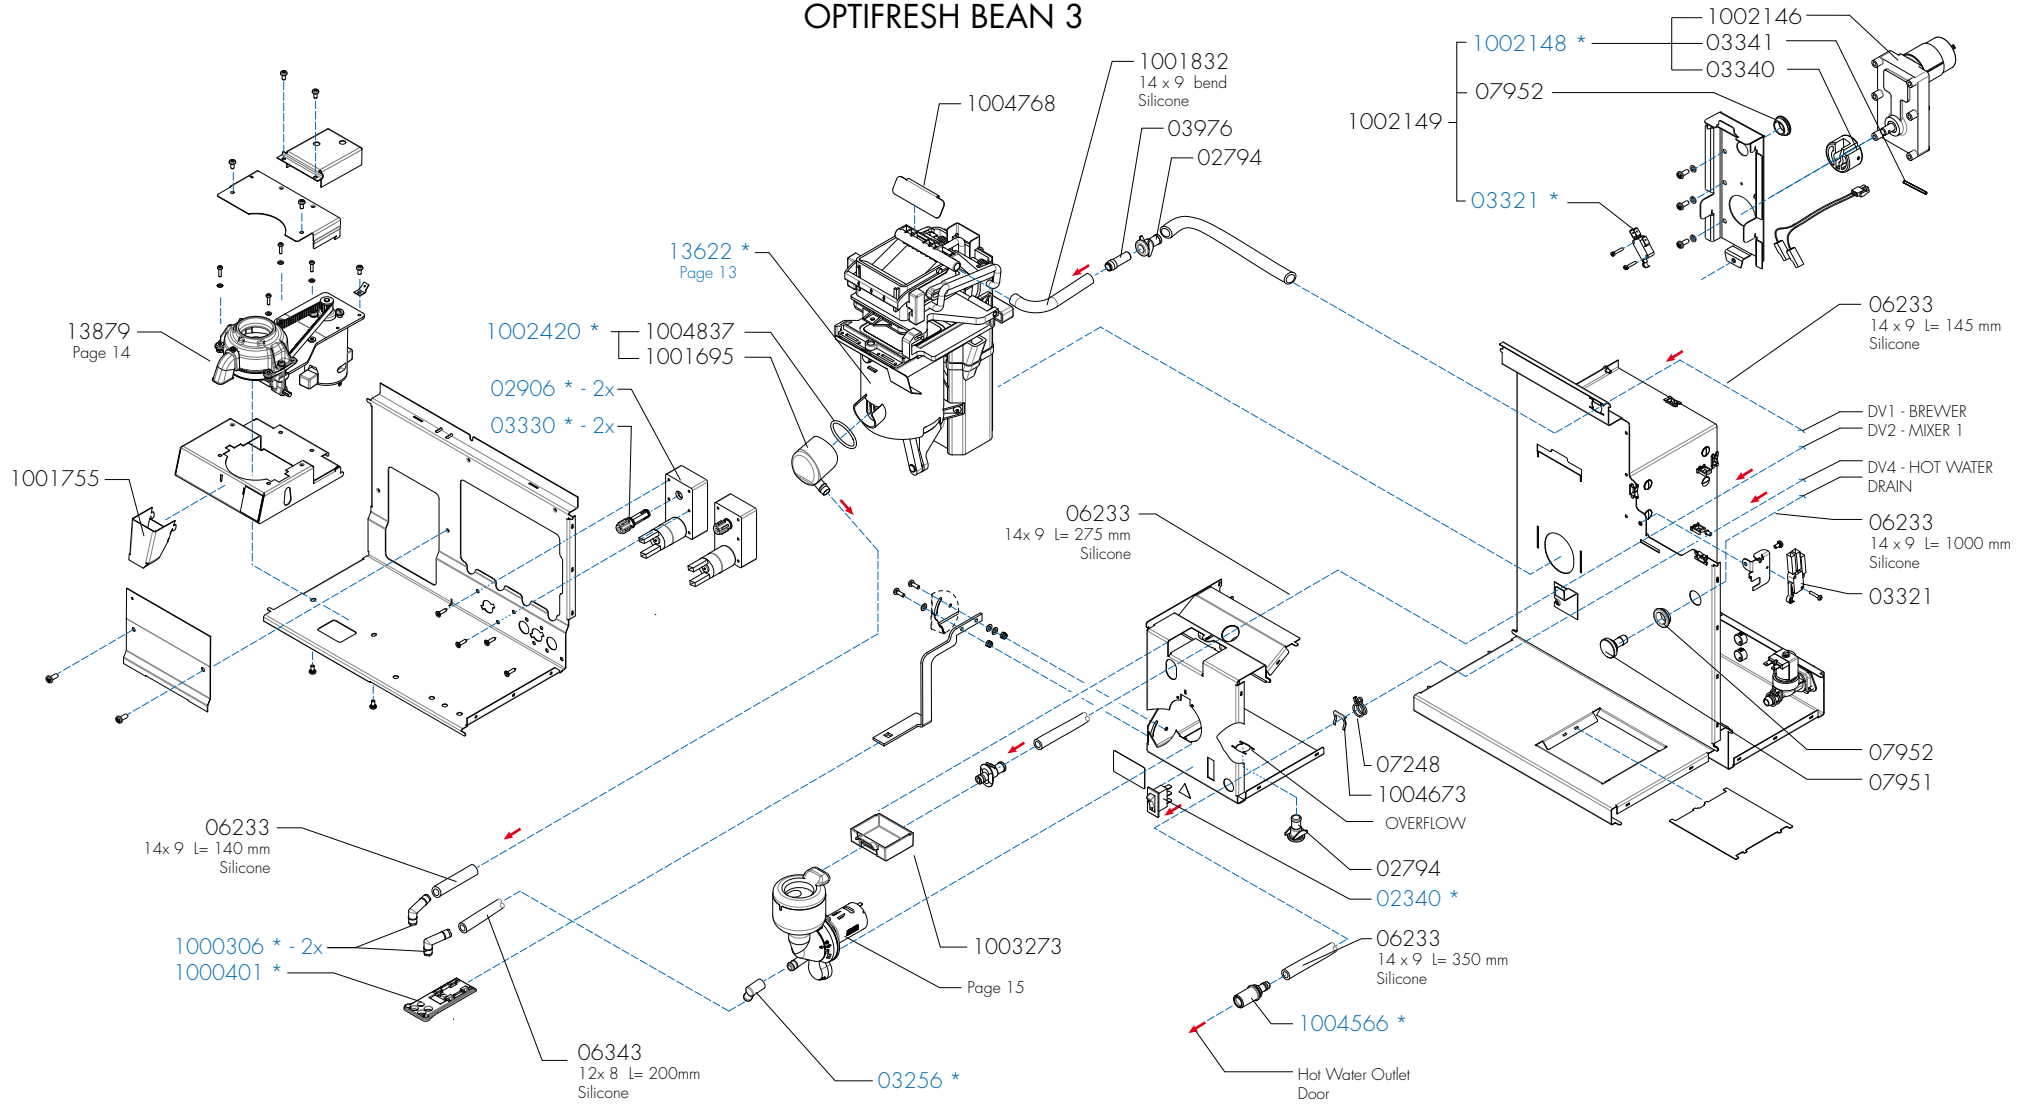

Page : 5 - 22

Rev : 1

Spare Parts Info

ANIMO

www.animo.eu

OPTIFRESH BEAN 3

*Recommended Spare Part

Type : OPTIFRESH BEAN NG 2.0
 Articulenumber : see page 1