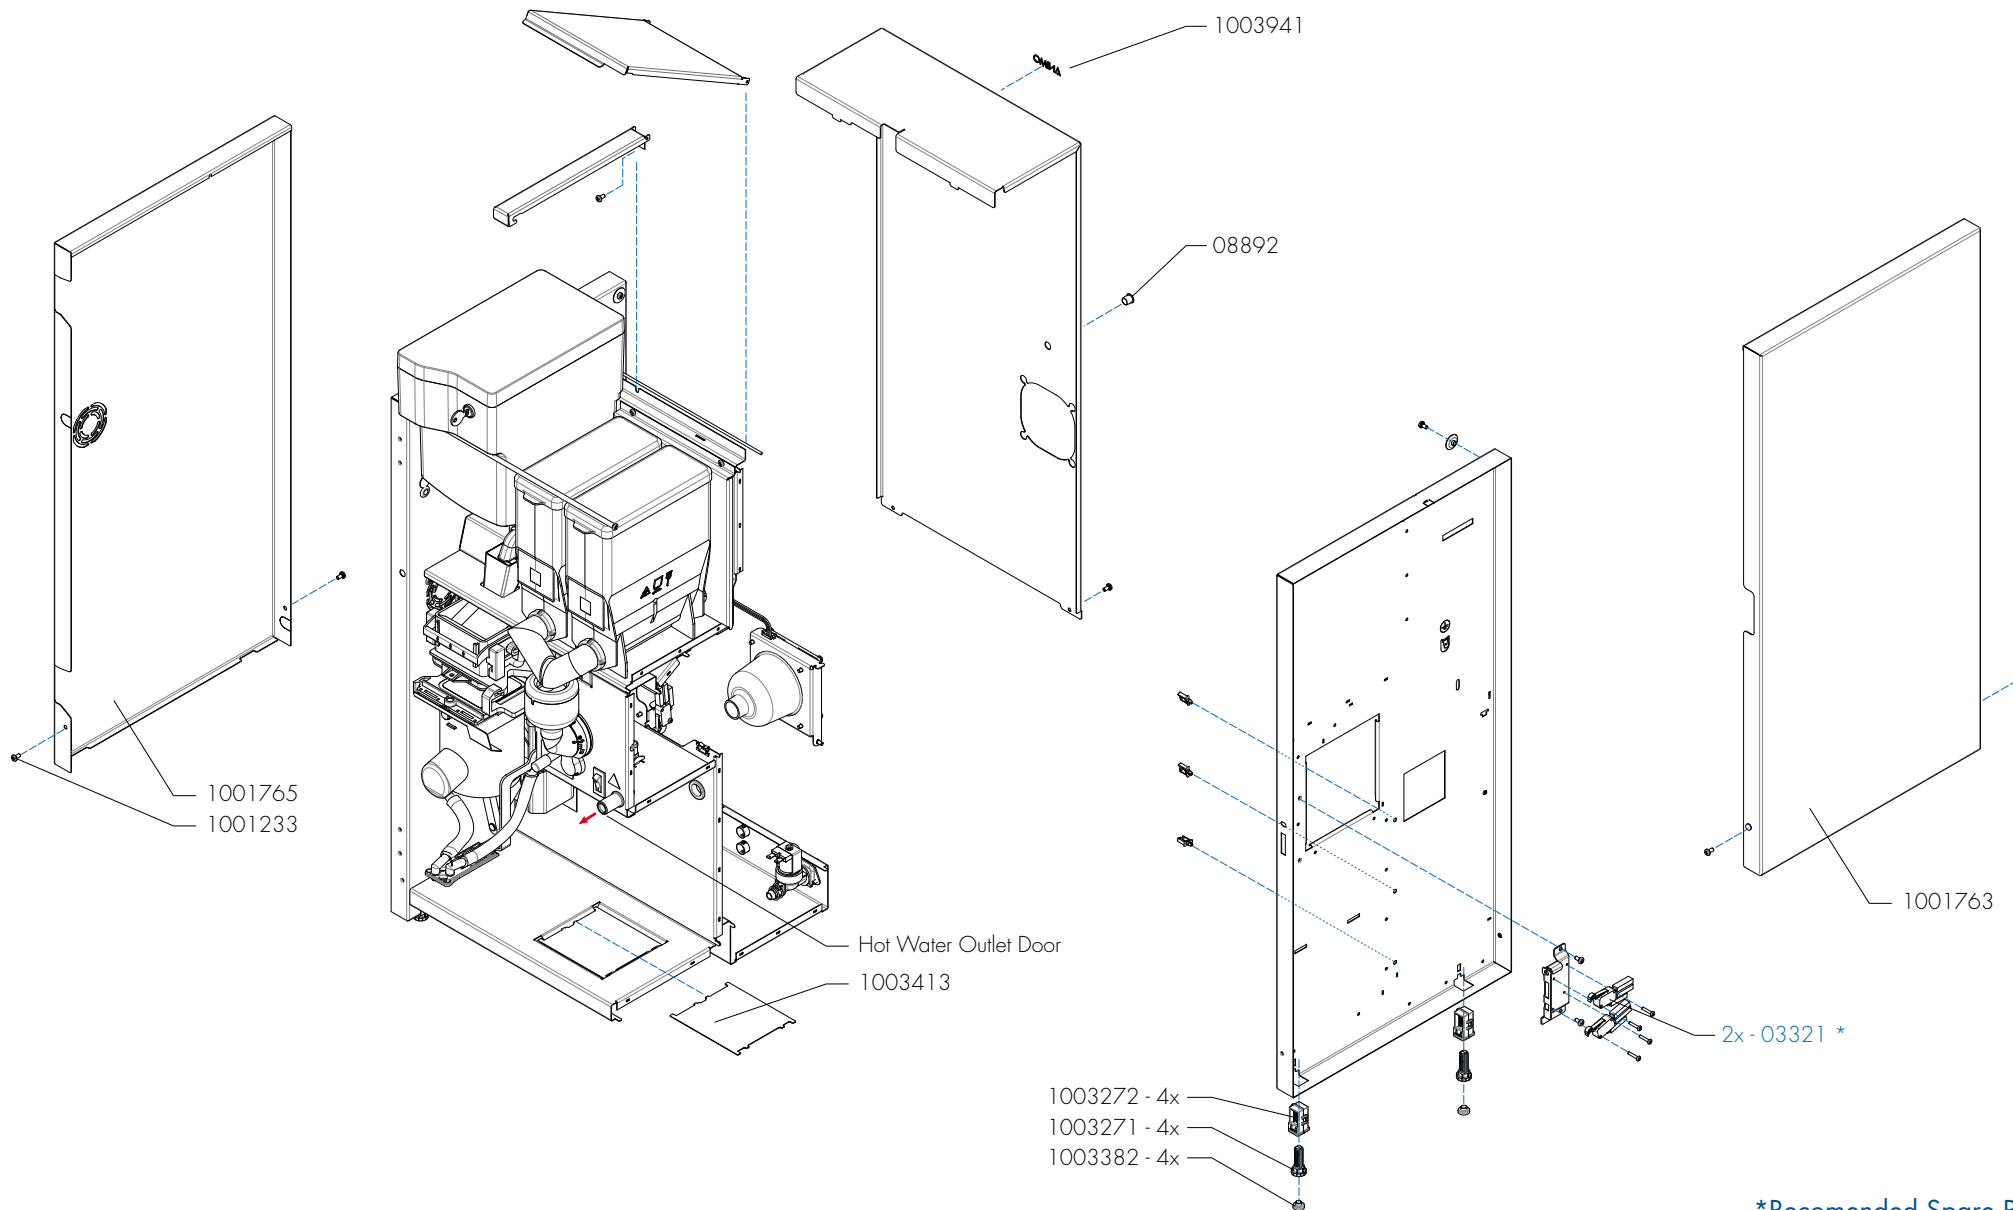

*Recomended Spare Part

Type : OPTIFRESH BEAN NG 2.0

Articlenumber : see page 1

From mach. nr. : 4Y 34314

Date : 12 - 2015

Page : 2 - 22

Rev : 1

Rated voltage : 1N~ 220-240V 50-60Hz 2275W
2575W (PEAK)

Drawer : JK
Date : 11-01-16

Spare Parts Info

ANIMO

www.animo.eu