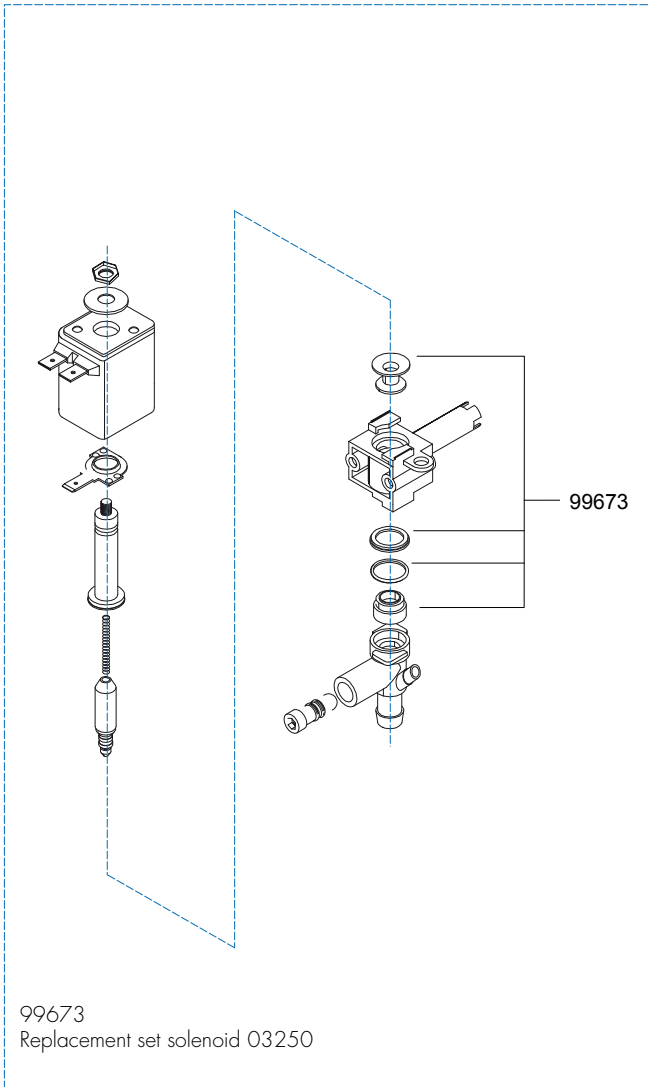

Rev : 1

Spare Parts Info

ANIMO

www.animo.eu

Type : OPTIFRESH BEAN NG 2.0

Articlenumber : see page 1

From mach. nr. : 4Y 34314

Date : 12 - 2015

Page : 16 - 22

Rev : 1

Rated voltage : 1N~ 220-240V 50-60Hz 2275W
2575W (PEAK)

Drawer : JK
Date : 11-01-16

Spare Parts Info

ANIMO

www.animo.eu

Accessories

*Recommended Spare Part

Type : OPTIFRESH BEAN NG 2.0
 Articulenumber : see page 1

From mach. nr. : 4Y 34314
 Date : 12 - 2015

Page : 17 - 22
 Rev : 1

Rated voltage : 1N~ 220-240V 50-60Hz 2275W
 2575W (PEAK)