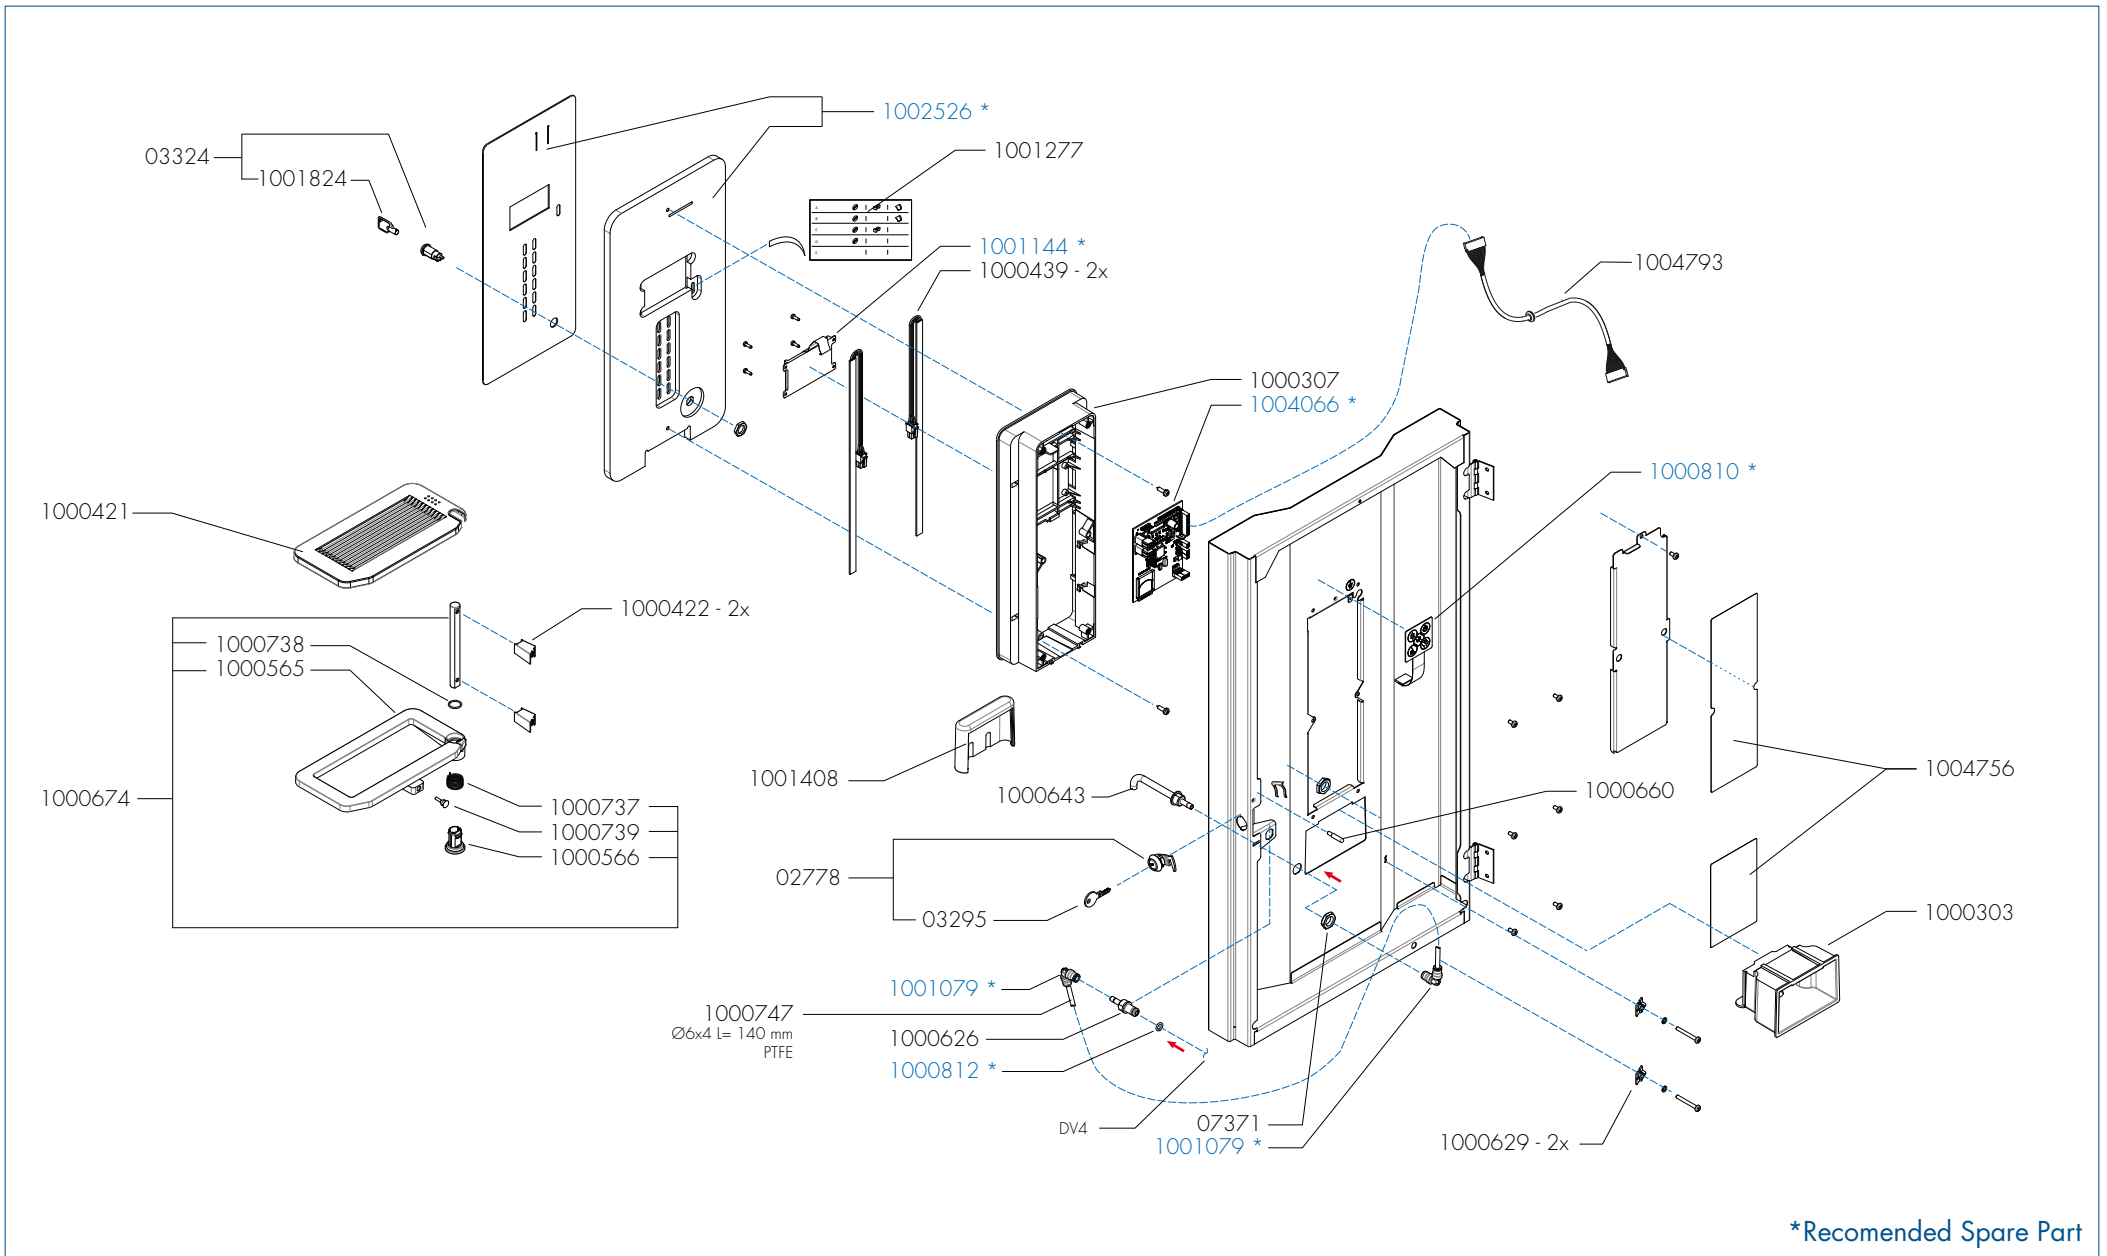

Type : OPTIFRESH BEAN NG 2.0	From mach. nr. : 4Y 34314	Page : 12 - 22	 www.animo.eu
Articlenumber : see page 1	Date : 12 - 2015	Rev : 1	
Rated voltage : 1N~ 220-240V 50-60Hz 2275W 2575W (PEAK)	Drawer : JK Date : 11-01-16	Spare Parts Info