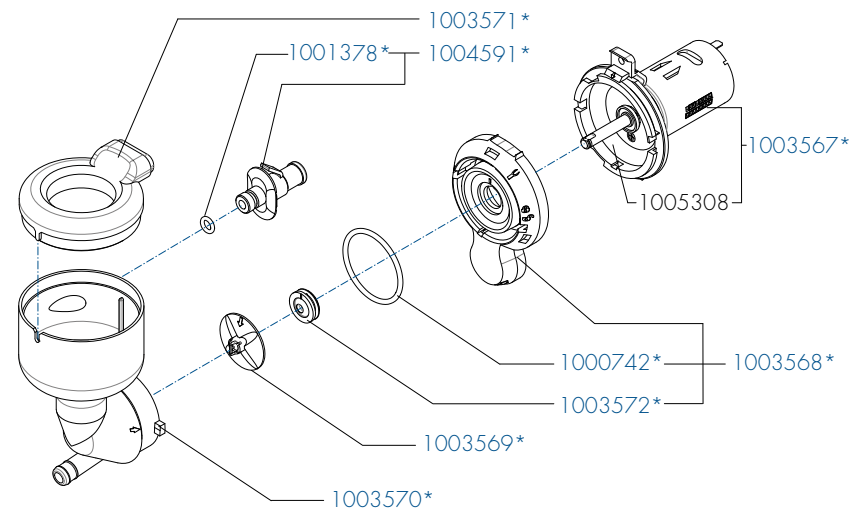

*Recomended Spare Part

Type : OPTIFRESH BEAN NG 2.0

Articlenumber : see page 1

Rated voltage : 1N~ 220-240V 50-60Hz 2275W
2575W (PEAK)

From mach. nr. : 4Y 34314

Date : 12 - 2015

Drawer : JK
Date : 11-01-16

Page : 15 - 22

Rev : 1

Spare Parts Info

ANIMO

www.animo.eu