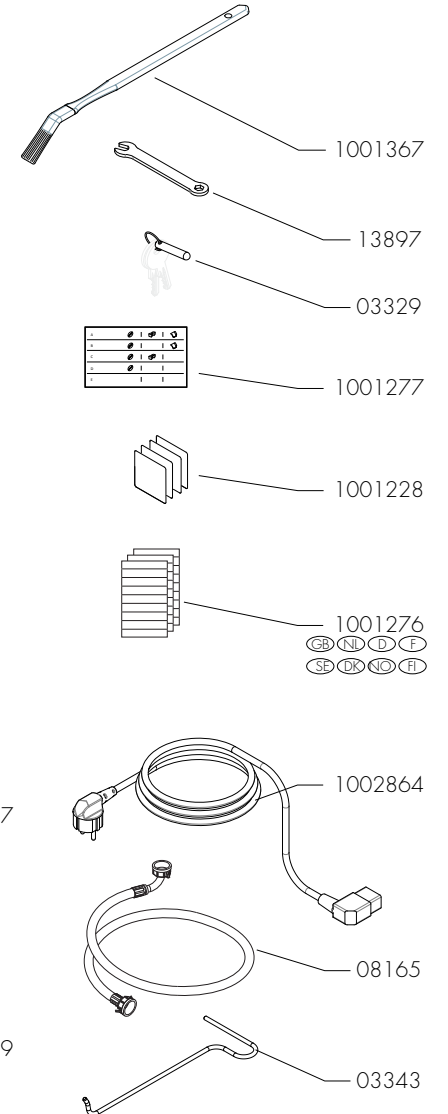

1004711	OPTIFRESH 1 NG
1004712	OPTIFRESH 2 NG
1004713	OPTIFRESH 3 NG
1004714	OPTIFRESH 4 NG

*Recomended Spare Part

Type : OPTIFRESH NG 2.0
 Articulenumber : see page 1

From mach. nr. : 4Y 34314
 Date : 12 - 2015

Page : 1 - 22
 Rev : 1

Rated voltage : 1N~ 220-240V 50-60Hz 2275W

Drawer : JK
 Date : 12-01-16

Spare Parts Info

ANIMO

www.animo.eu

*Recomended Spare Part

Type : OPTIFRESH NG 2.0
 Articulenumber : see page 1

From mach. nr. : 4Y 34314
 Date : 12 - 2015

Page : 2 - 22
 Rev : 1

Rated voltage : 1N~ 220-240V 50-60Hz 2275W

Drawer : JK
 Date : 12-01-16

Spare Parts Info

ANIMO

www.animo.eu

*Recomended Spare Part