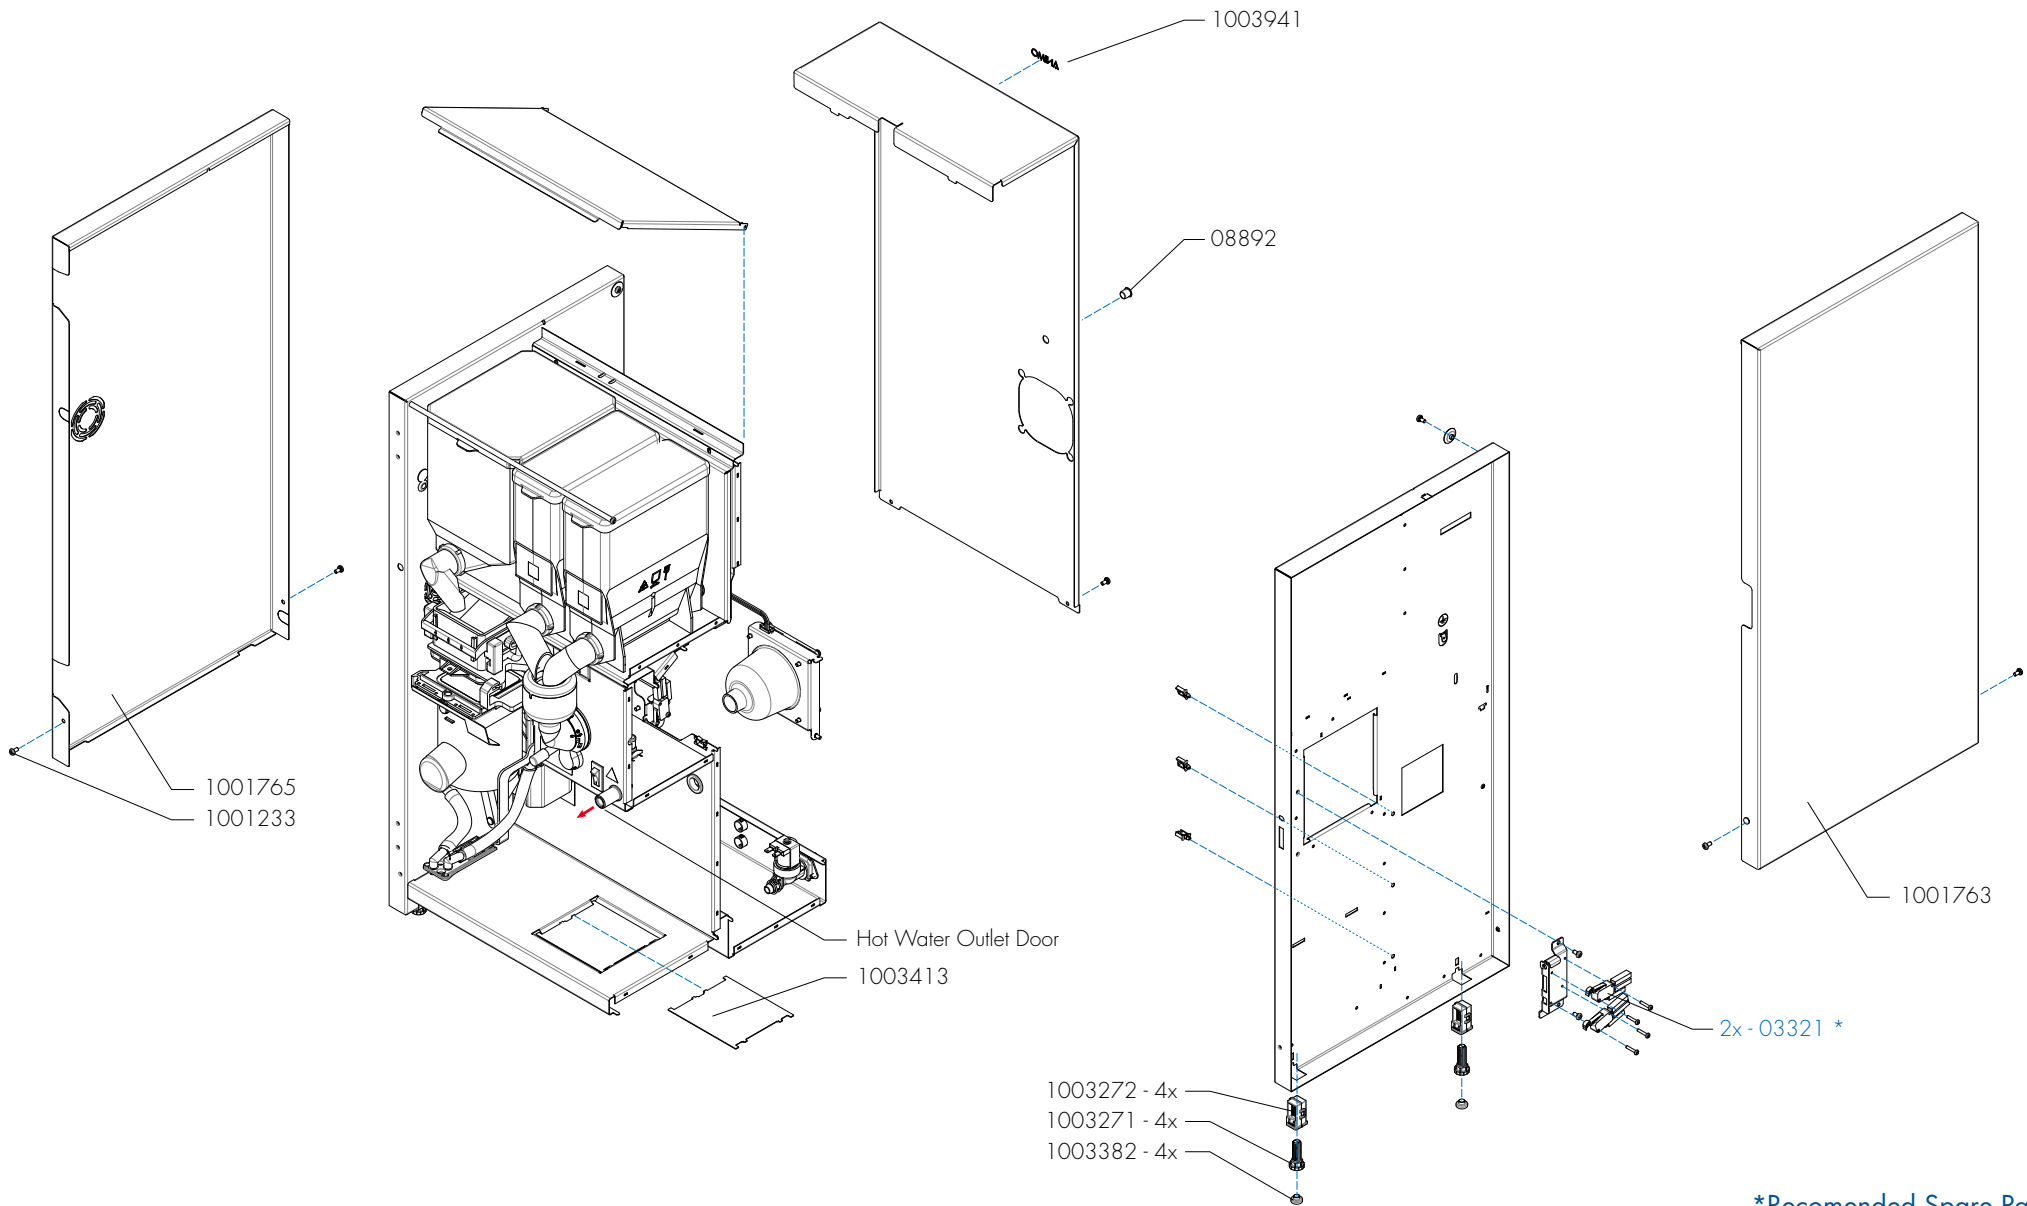

Page : 1 - 22
 Rev : 1

Rated voltage : 1N~ 220-240V 50-60Hz 2275W

Drawer : JK
 Date : 12-01-16

Spare Parts Info

ANIMO

www.animo.eu

*Recomended Spare Part

Type : OPTIFRESH NG 2.0
 Articulenumber : see page 1