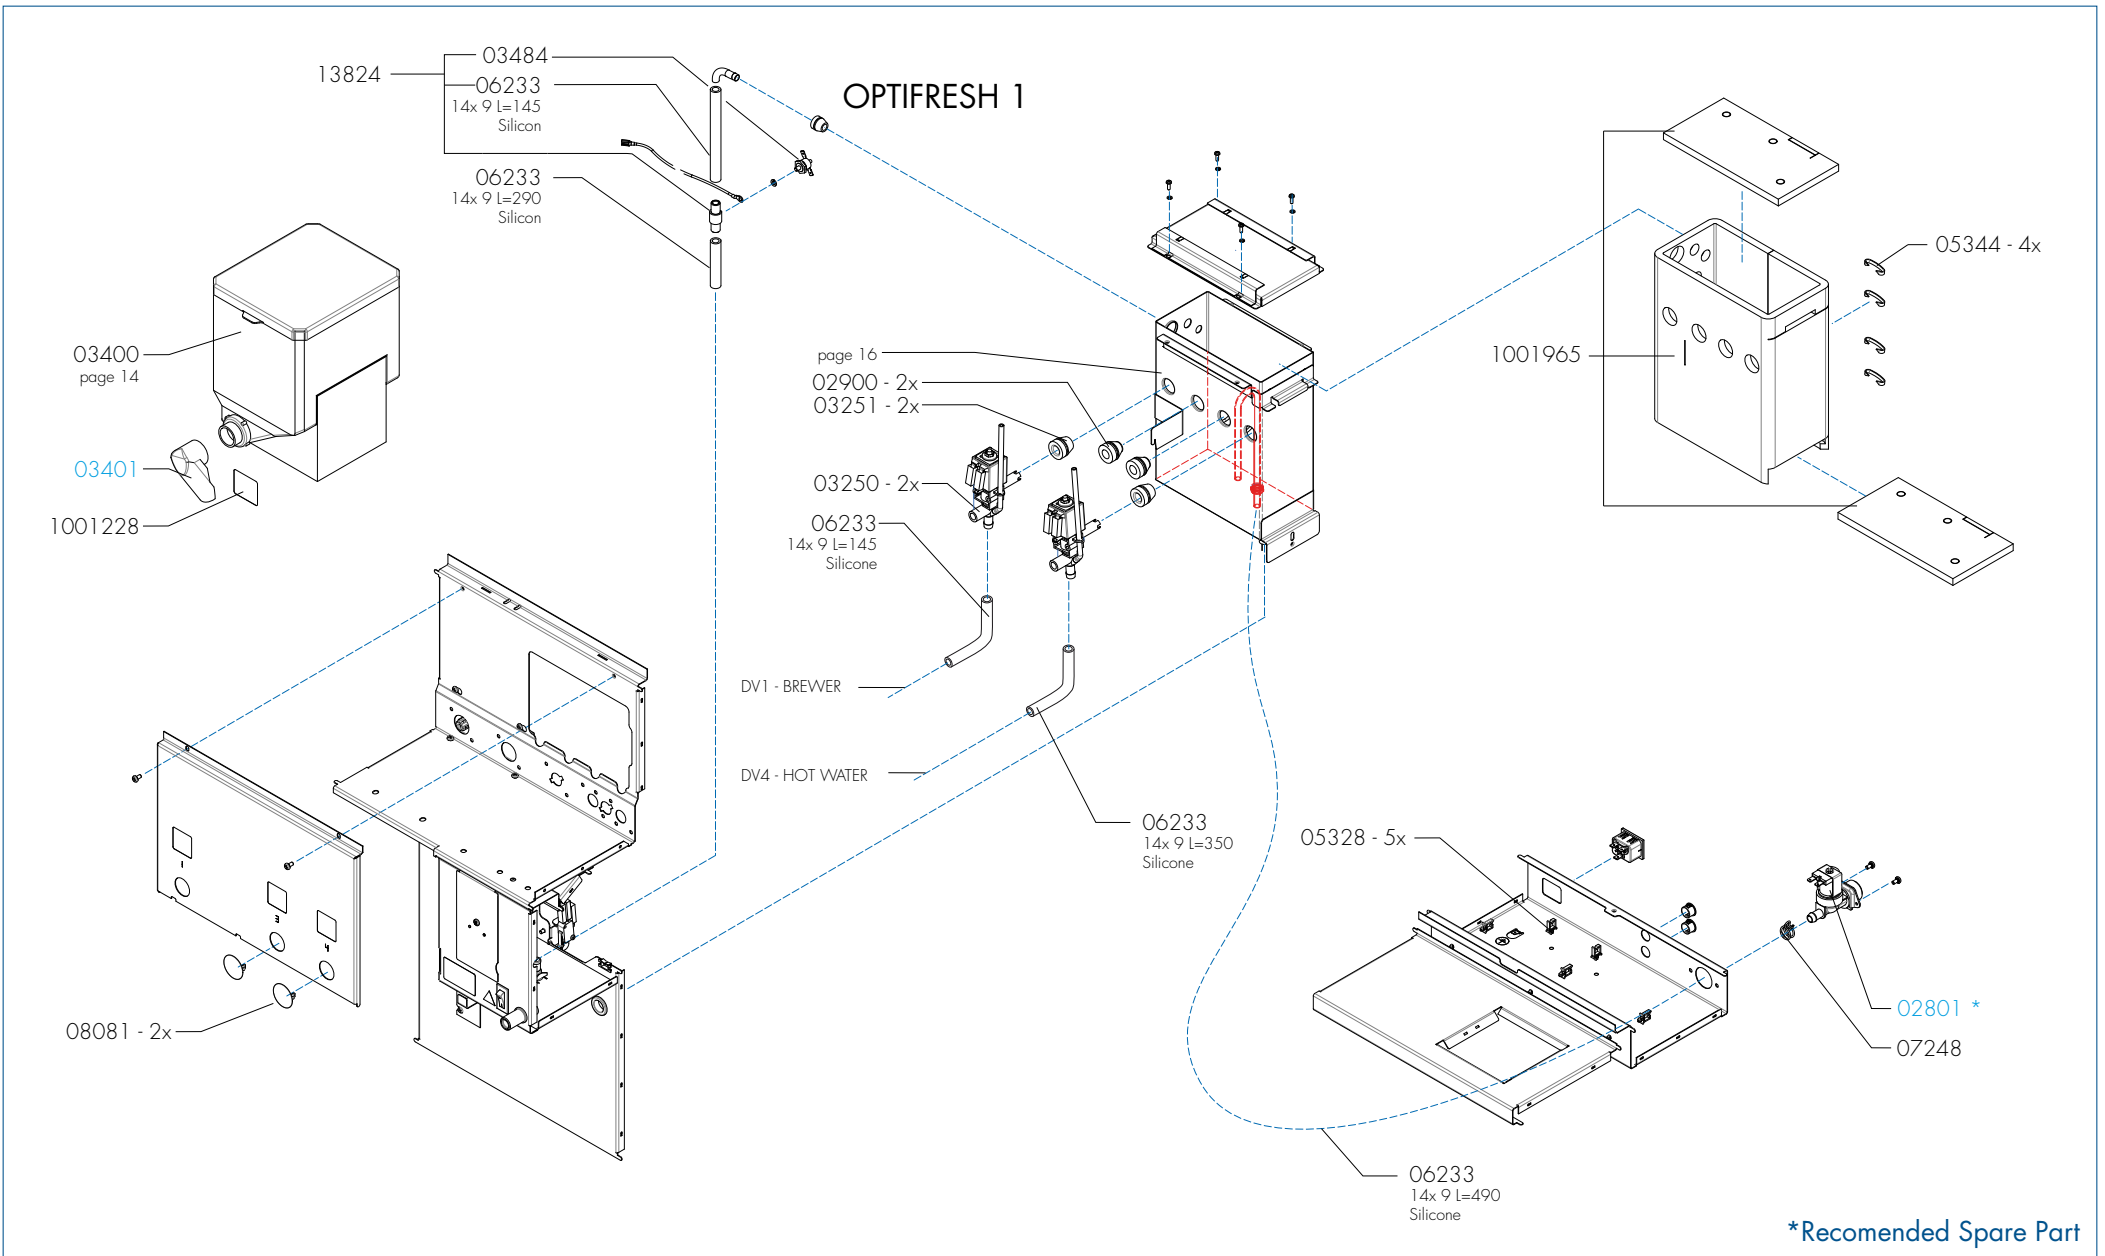

Type : OPTIFRESH NG 2.0	From mach. nr. : 4Y 34314	Page : 8 - 22	 www.animo.eu
Articlenumber : see page 1	Date : 12 - 2015	Rev : 1	
Rated voltage : 1N~ 220-240V 50-60Hz 2275W	Drawer : JK	Spare Parts Info	
	Date : 12-01-16