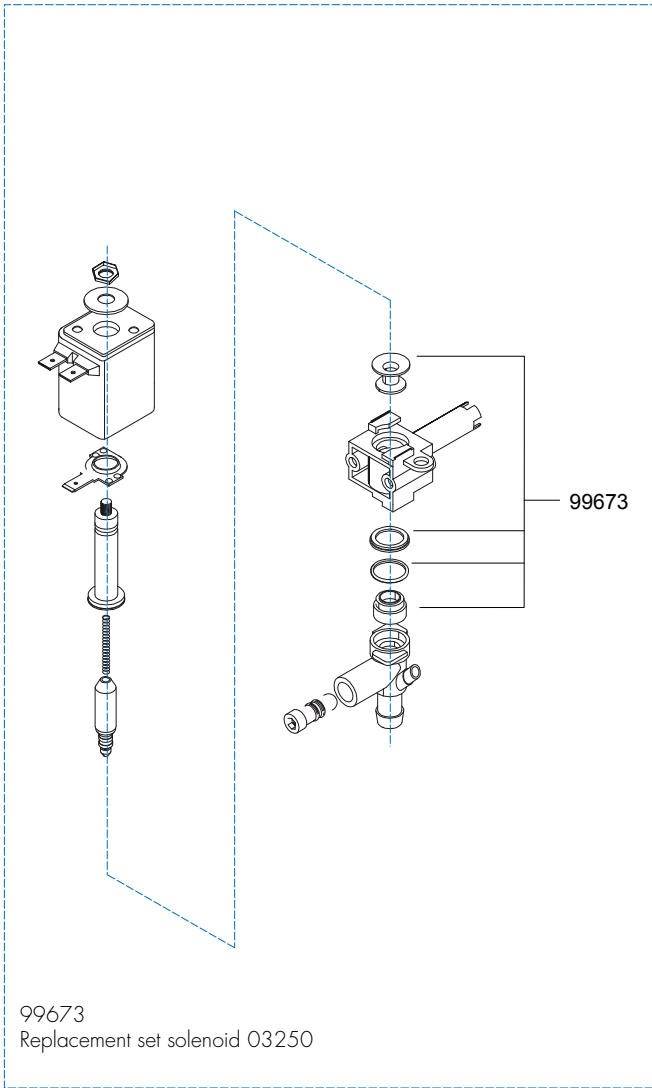

1005031
OptiFresh (B) 1-3
Hygiene kit

Accessories

99673
Replacement set solenoid 03250