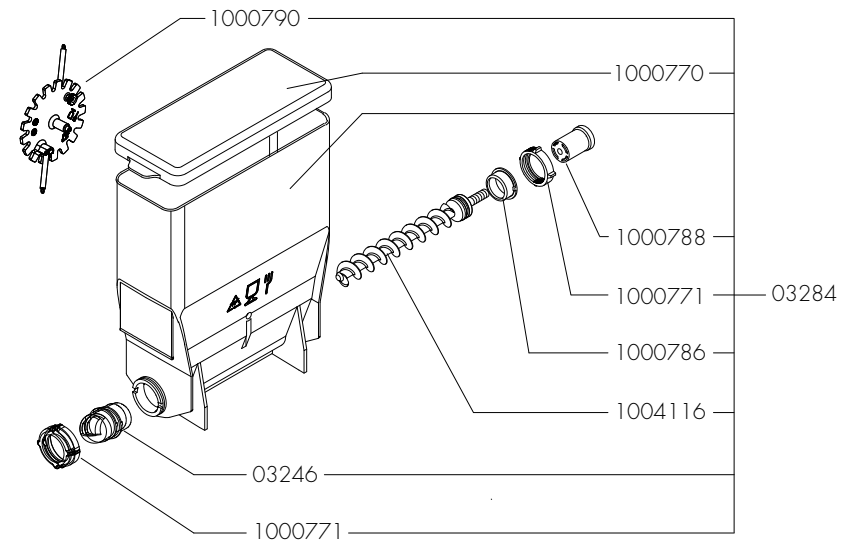

Spare Parts Info

ANIMO

www.animo.eu

*Recomended Spare Part

Type : OPTIFRESH NG 2.0
 Articulenumber : see page 1

From mach. nr. : 4Y 34314
 Date : 12 - 2015

Page : 15 - 22
 Rev : 1

Rated voltage : 1N~ 220-240V 50-60Hz 2275W