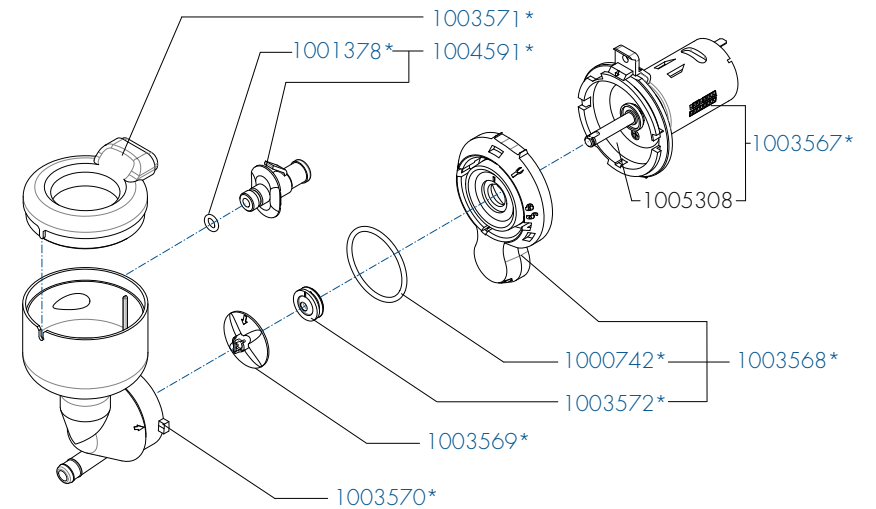

*Recomended Spare Part

Type : OPTIFRESH NG 2.0
Articulenumber : see page 1

From mach. nr. : 4Y 34314
Date : 12 - 2015

Page : 15 - 22
Rev : 1

Rated voltage : 1N~ 220-240V 50-60Hz 2275W

Drawer : JK
Date : 12-01-16

Spare Parts Info

ANIMO

www.animo.eu