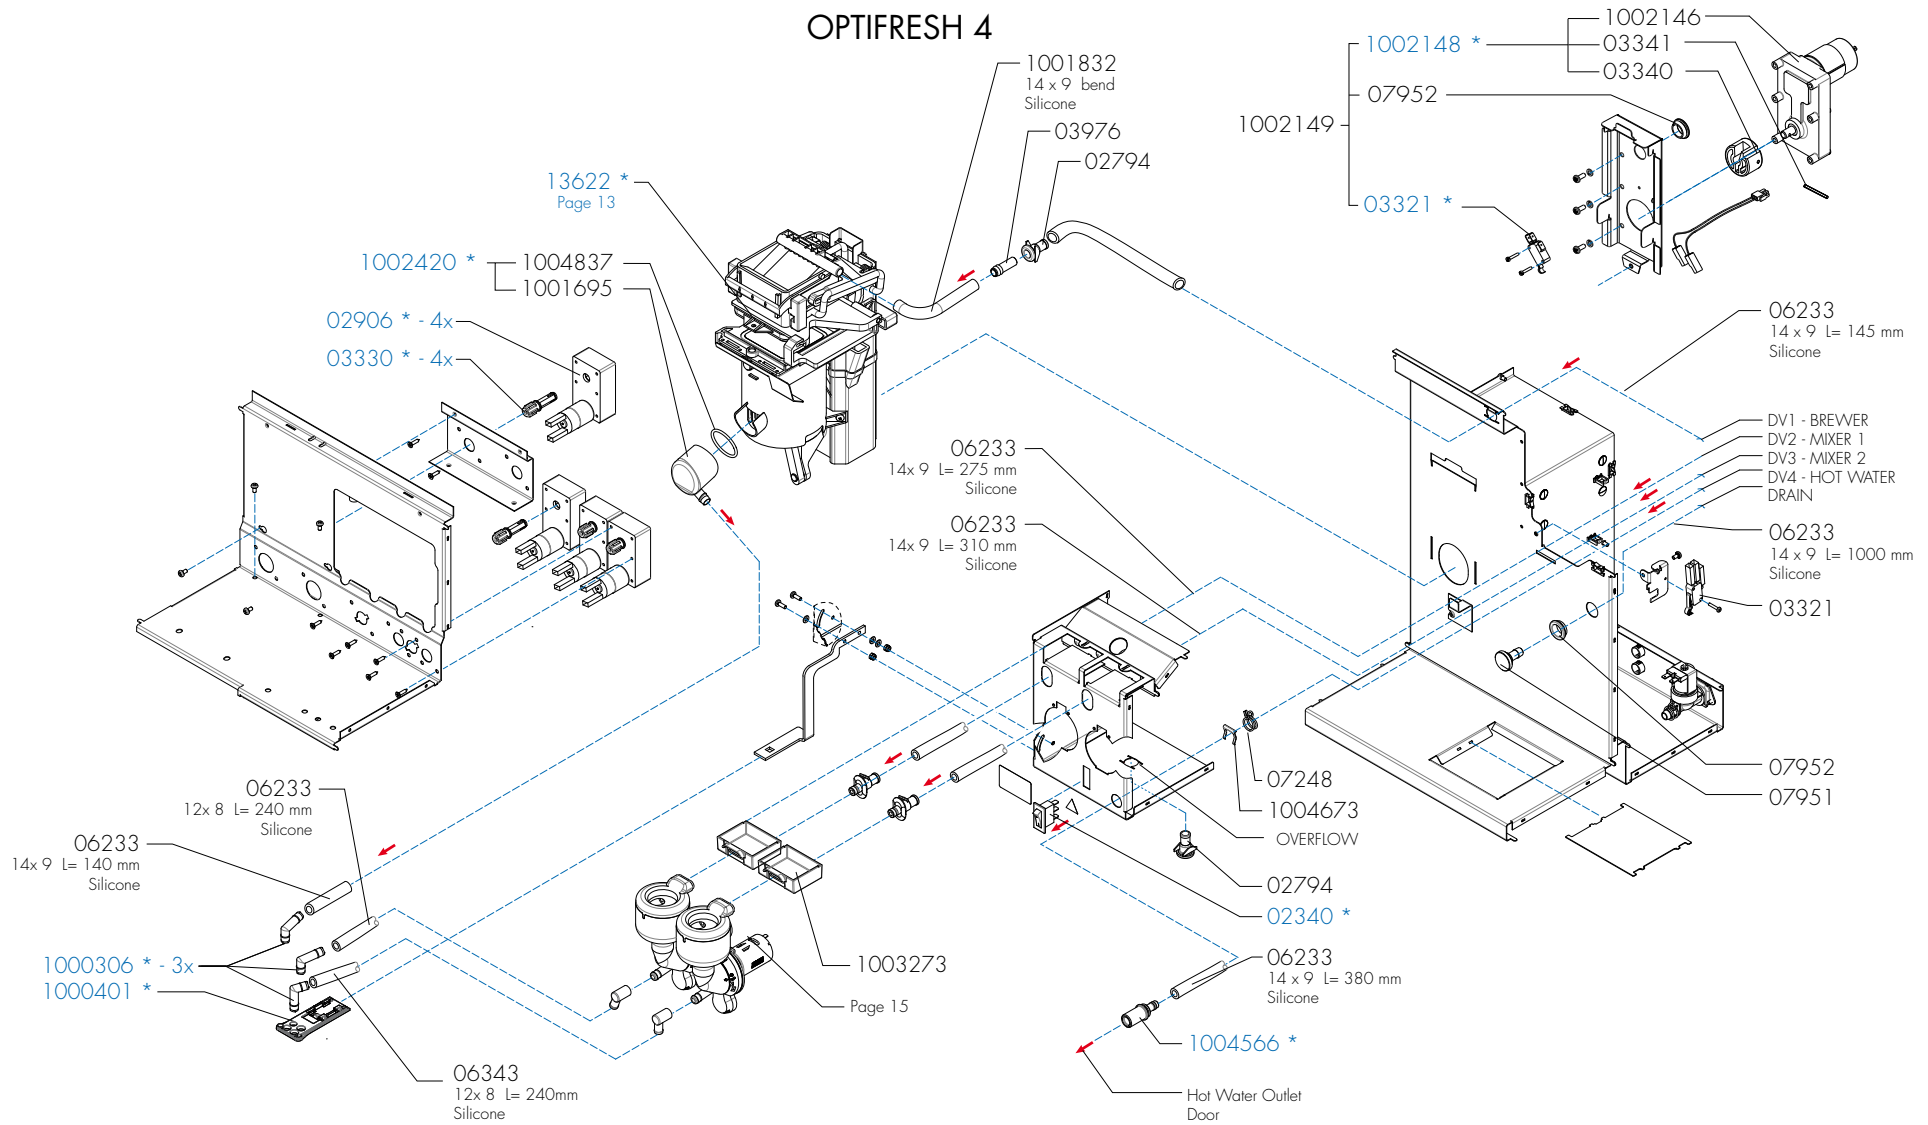

OPTIFRESH 4

*Recommended Spare Part

Type : OPTIFRESH NG 2.0
Articulenumber : see page 1

From mach. nr. : 4Y 34314
Date : 12 - 2015

Page : 7 - 22
Rev : 1

Rated voltage : 1N~ 220-240V 50-60Hz 2275W

Drawer : JK
Date : 12-01-16

Spare Parts Info

ANIMO

www.animo.eu