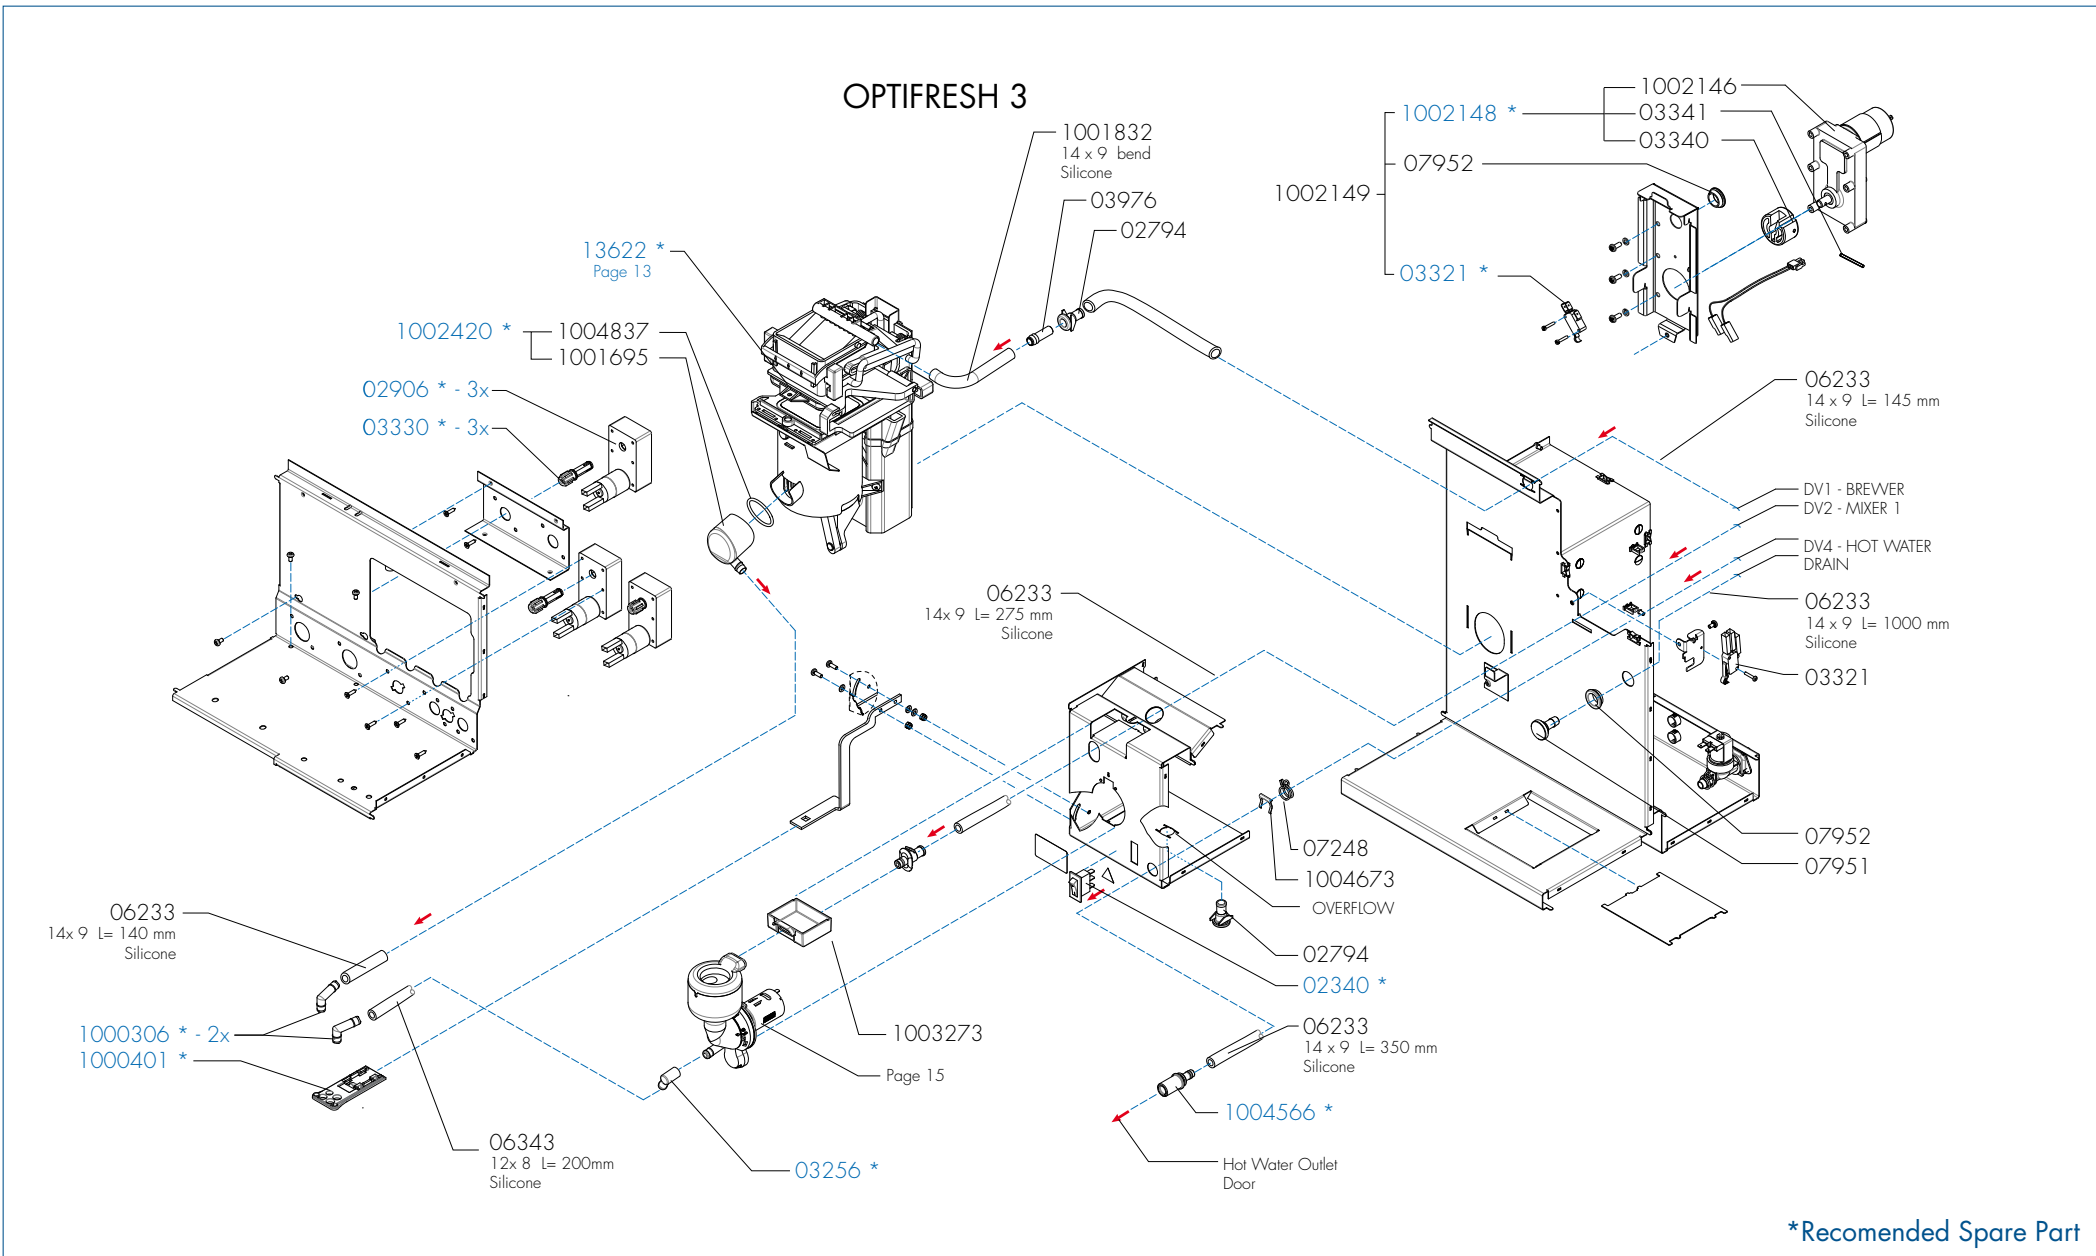

*Recommended Spare Part

Type : OPTIFRESH NG 2.0	From mach. nr. : 4Y 34314	Page : 6 - 22	 www.animo.eu
Articlenumber : see page 1	Date : 12 - 2015	Rev : 1	
Rated voltage : 1N~ 220-240V 50-60Hz 2275W	Drawer : JK Date : 12-01-16	Spare Parts Info