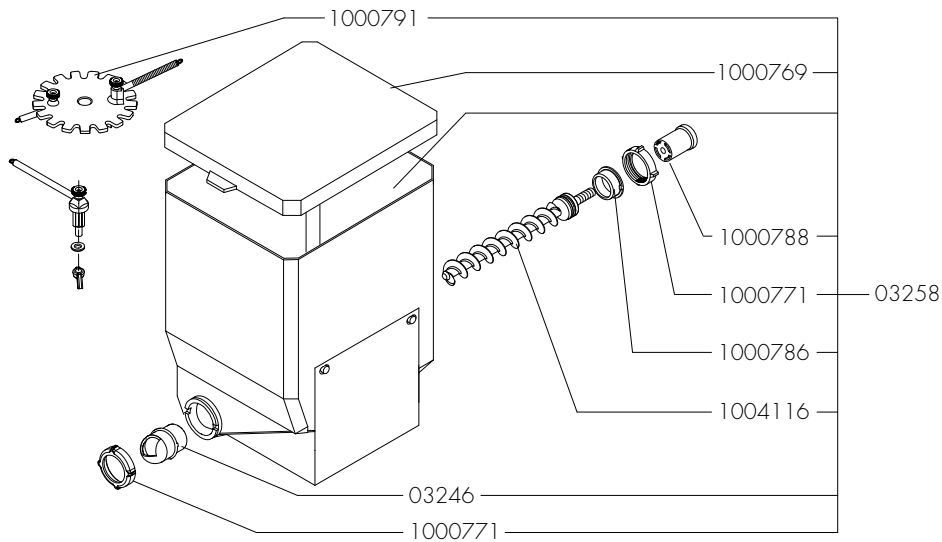

*Recomended Spare Part

Type : OPTIFRESH NG 2.0
Articulenumber : see page 1

From mach. nr. : 4Y 34314
Date : 12 - 2015

Page : 15 - 22
Rev : 1

Rated voltage : 1N~ 220-240V 50-60Hz 2275W

Drawer : JK
Date : 12-01-16

Spare Parts Info

ANIMO

www.animo.eu