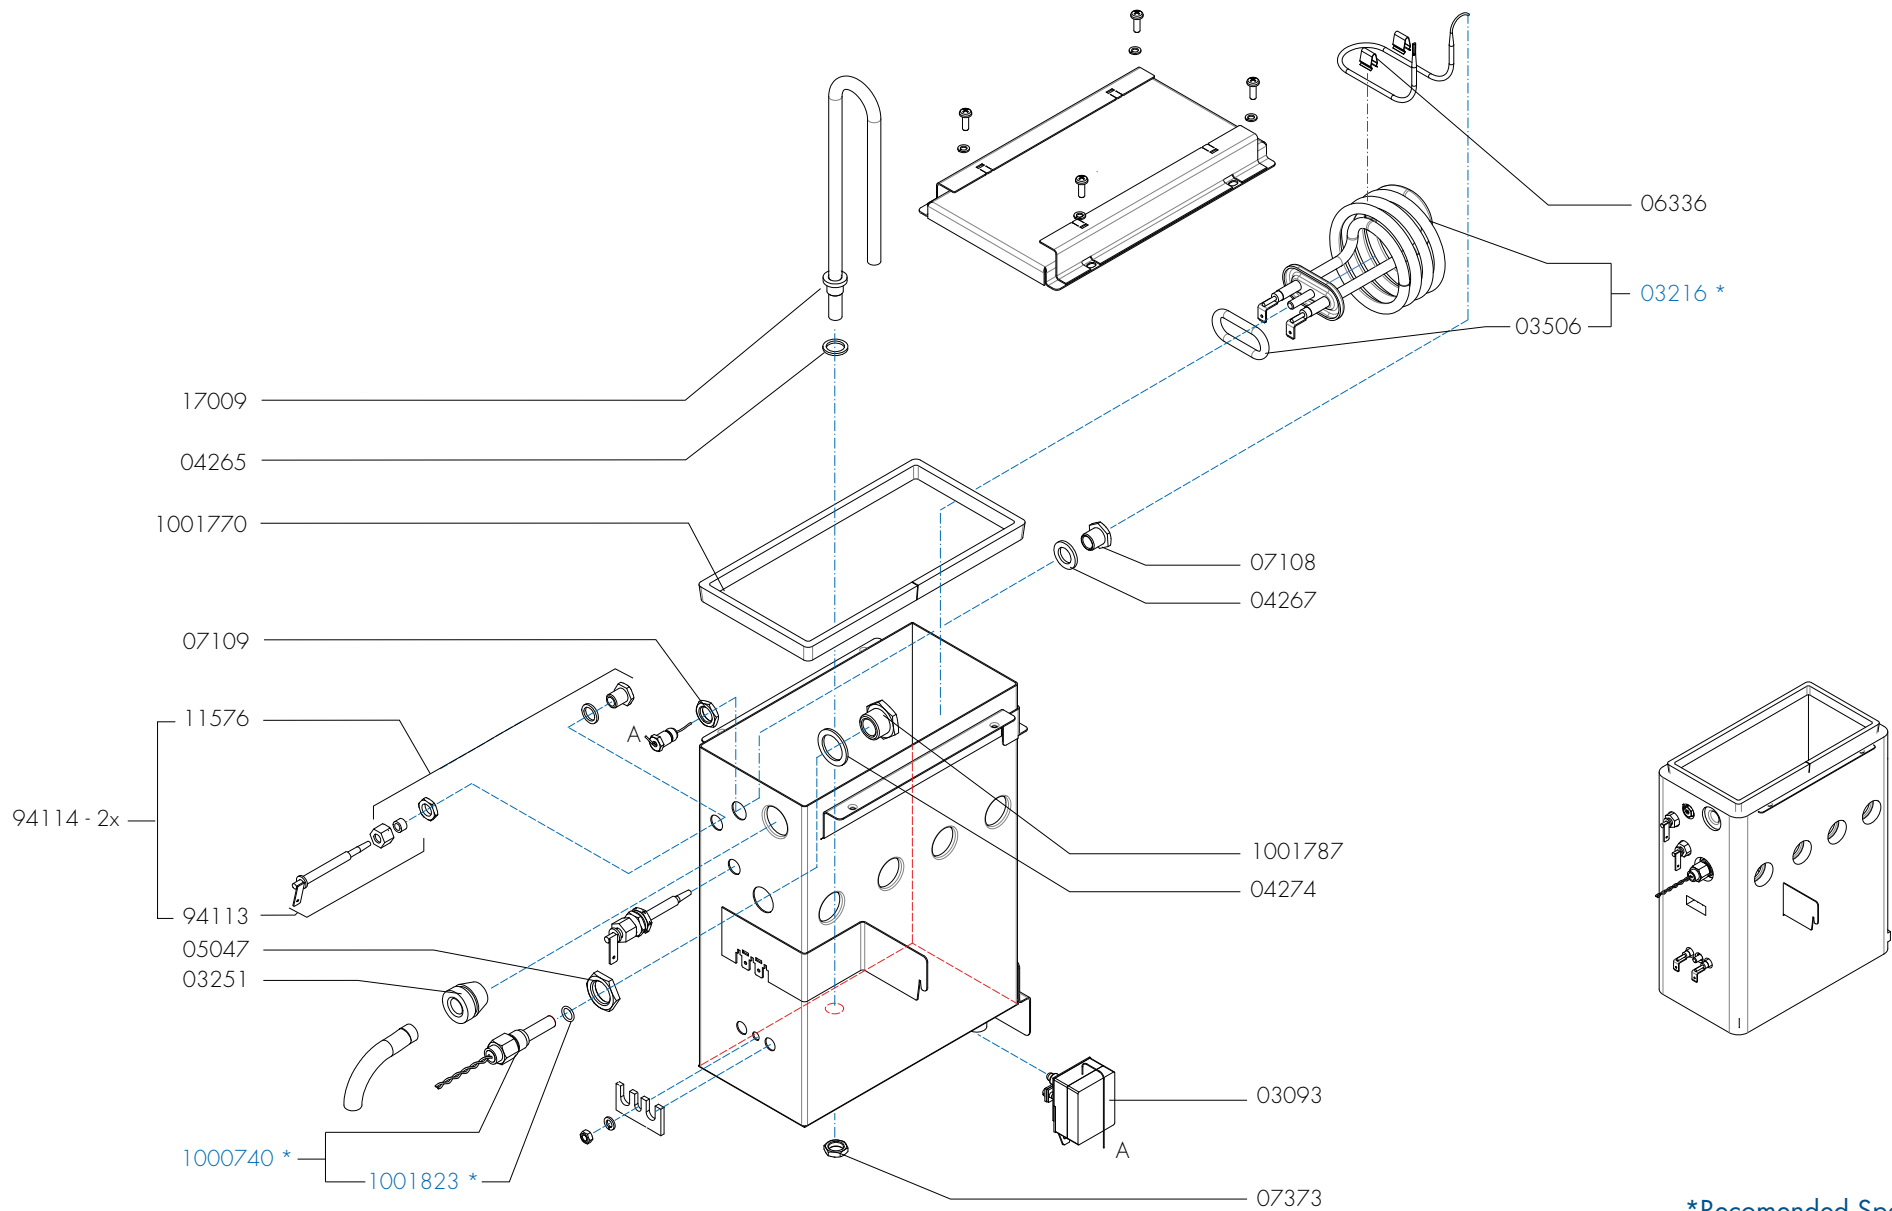

*Recomended Spare Part

Type : OPTIFRESH NG 2.0 Articulenumber : see page 1	From mach. nr. : 4Y 34314 Date : 12 - 2015	Page : 16 - 22 Rev : 1	 www.animo.eu
Rated voltage : 1N~ 220-240V 50-60Hz 2275W	Drawer : JK Date : 12-01-16	Spare Parts Info