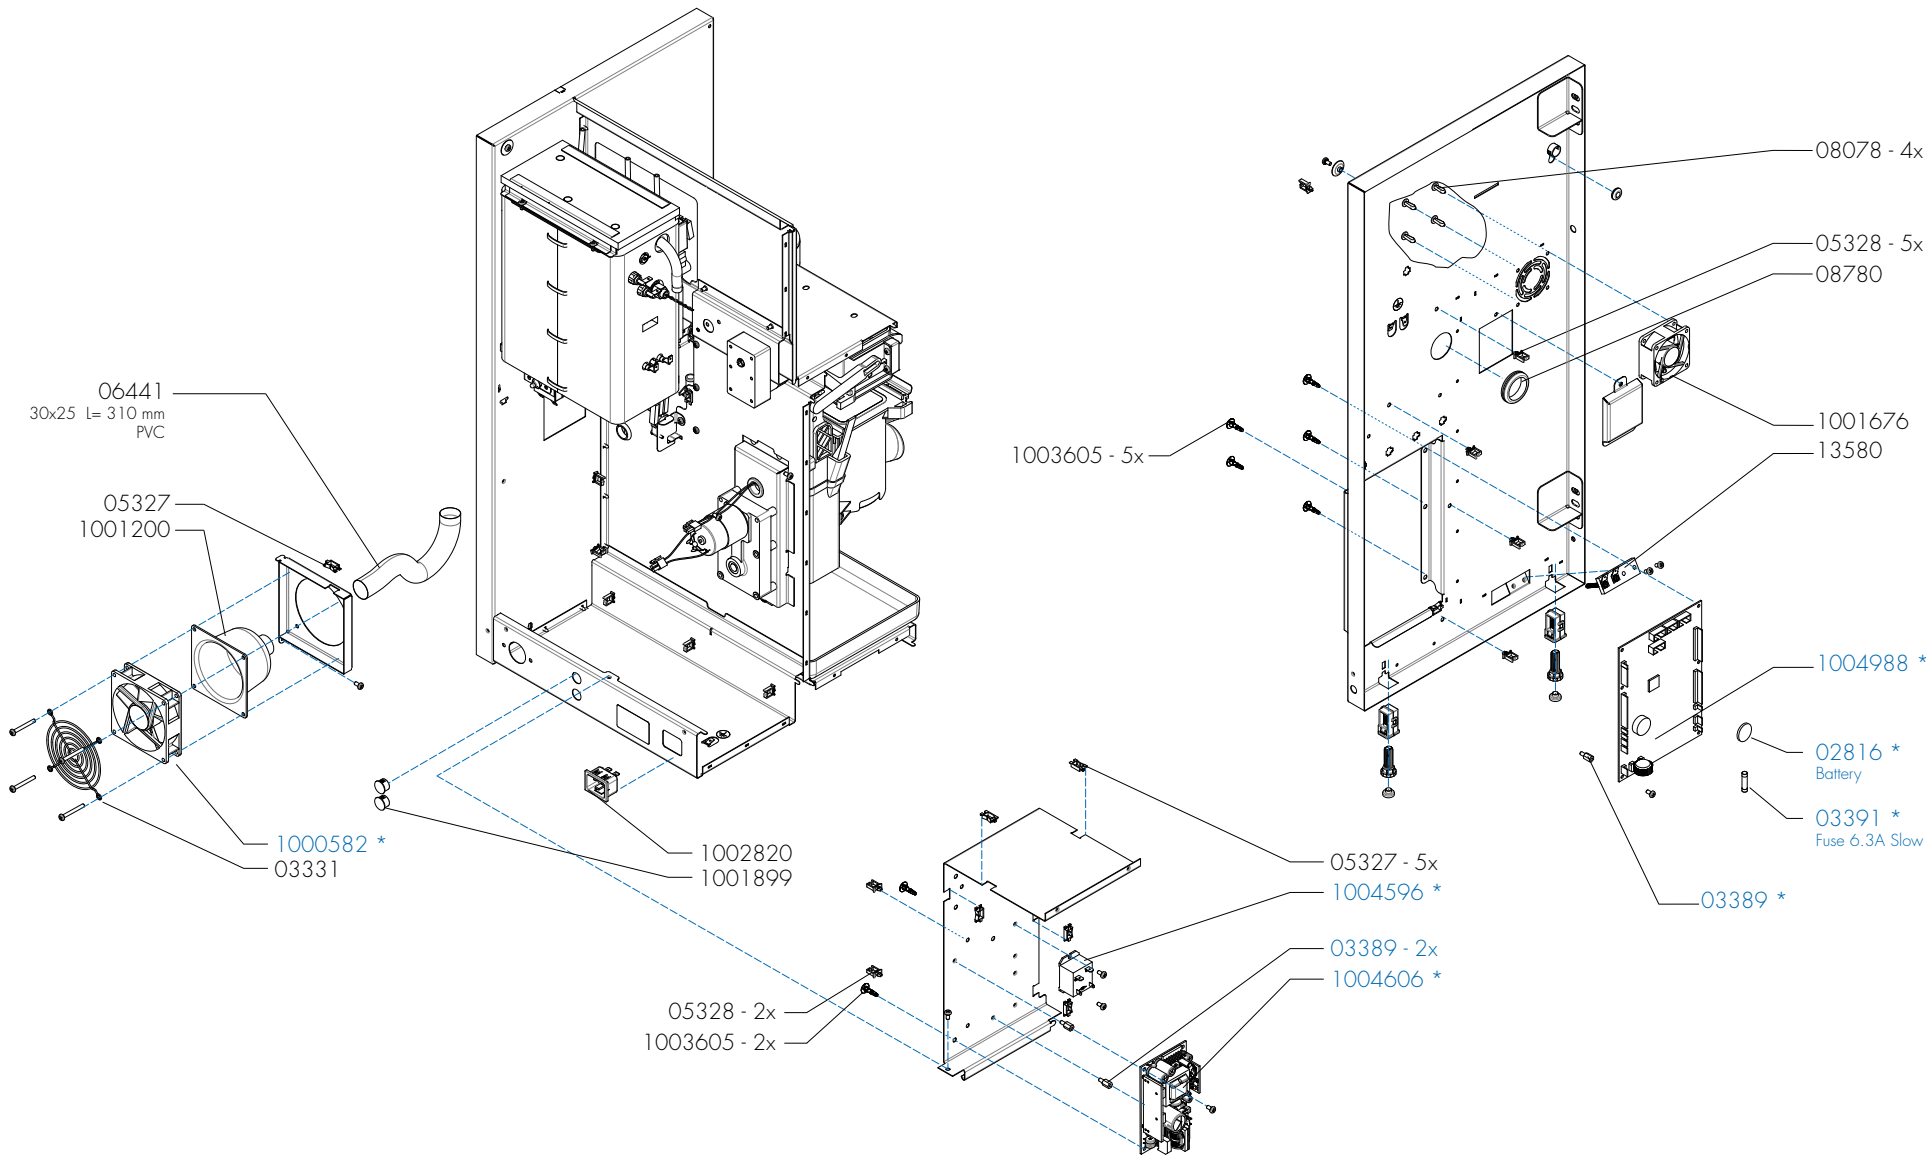

*Recomended Spare Part

Type : OPTIFRESH NG 2.0
Articlenumber : see page 1

From mach. nr. : 4Y 34314
Date : 12 - 2015

Page : 3 - 22
Rev : 1

Rated voltage : 1N~ 220-240V 50-60Hz 2275W

Drawer : JK
Date : 12-01-16

Spare Parts Info

ANIMO

www.animo.eu