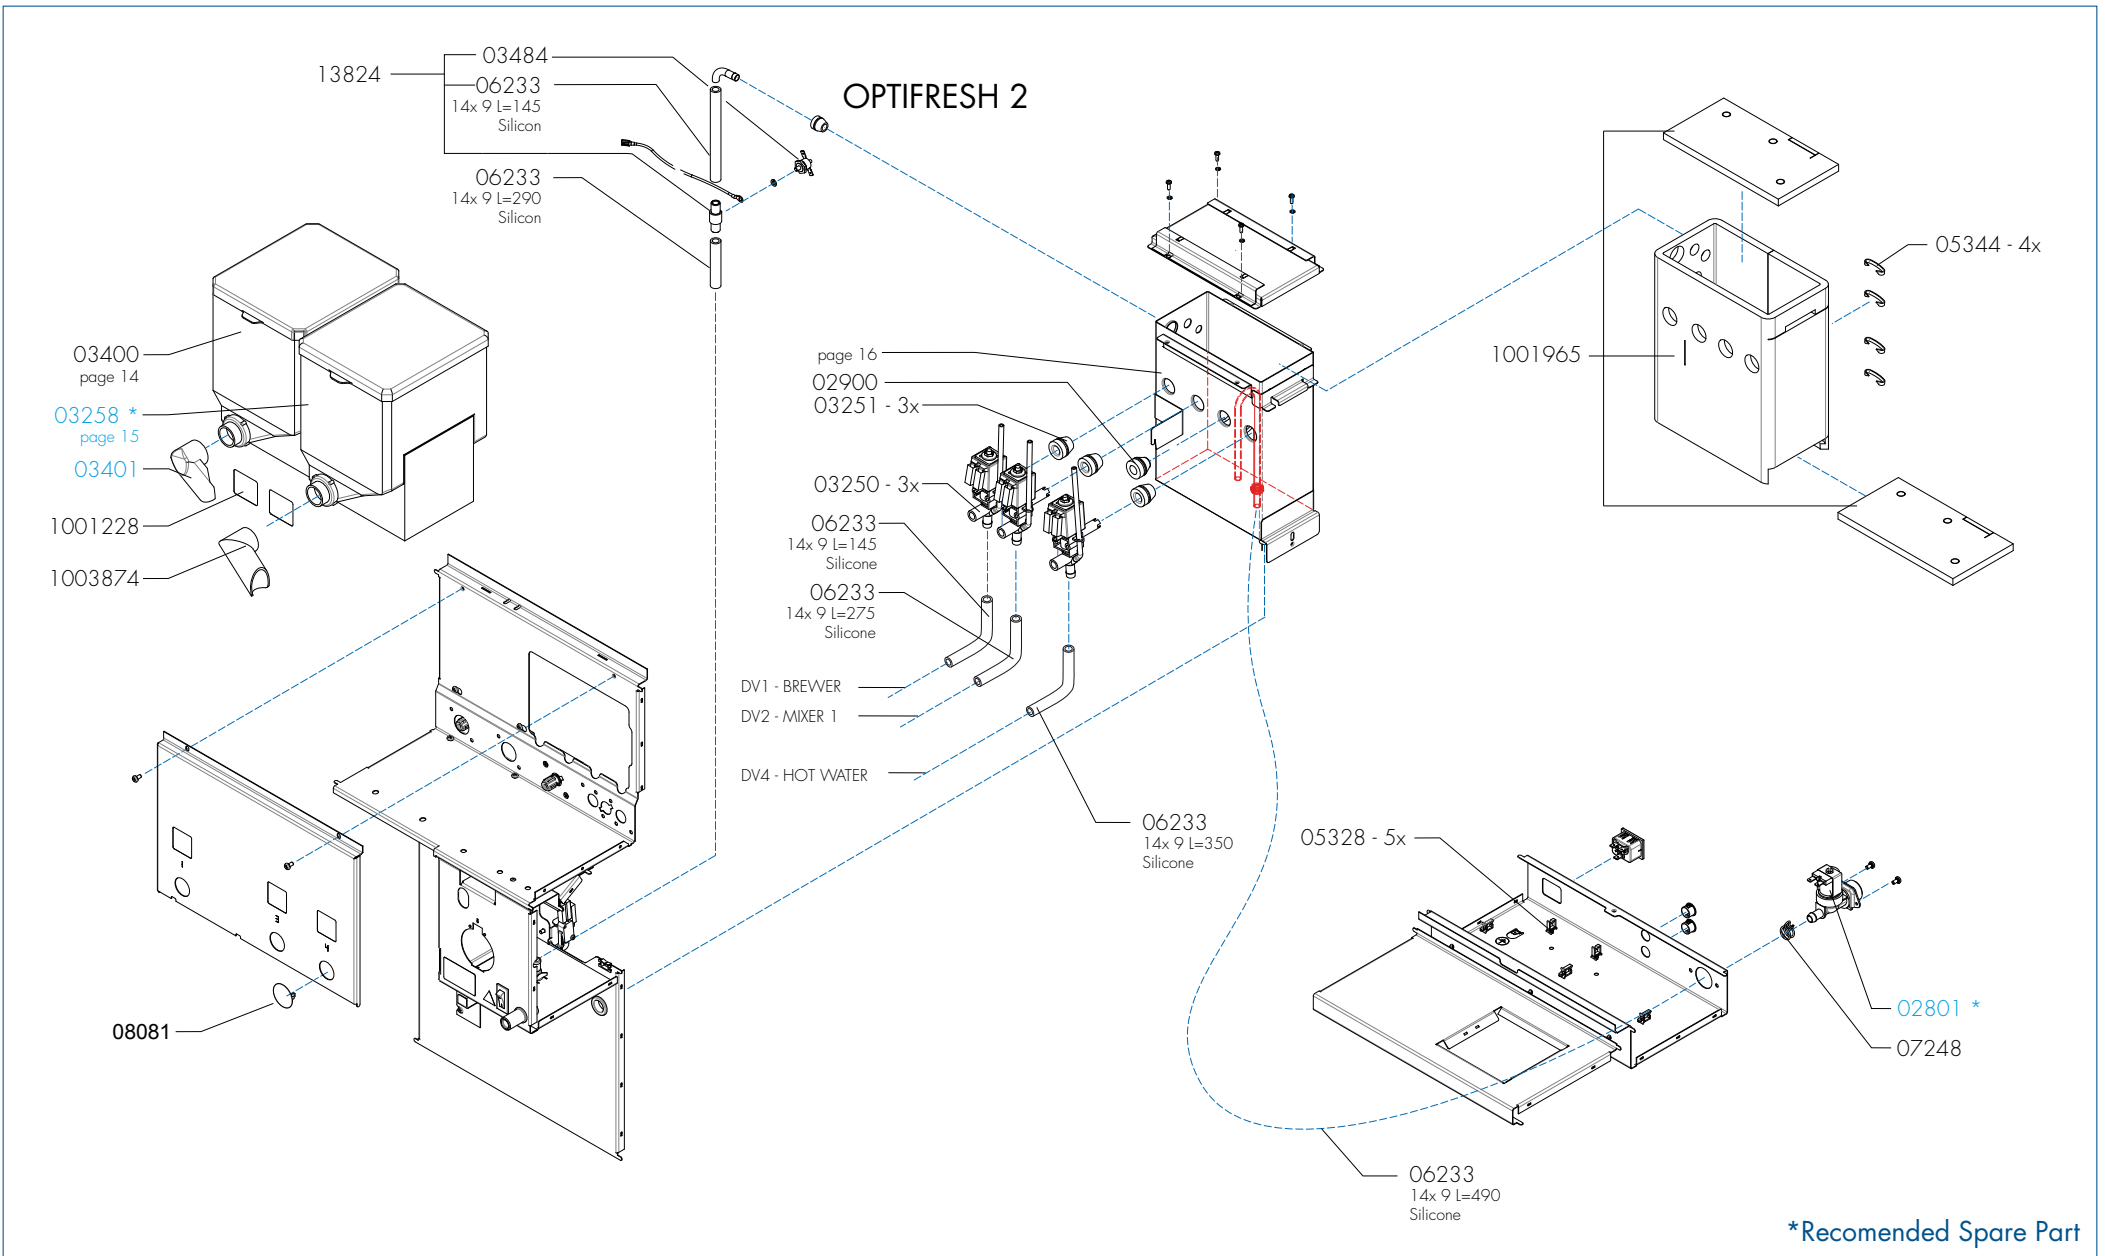

Type : OPTIFRESH NG 2.0 Articulenumber : see page 1	From mach. nr. : 4Y 34314 Date : 12 - 2015	Page : 9 - 22 Rev : 1	 www.animo.eu
Rated voltage : 1N~ 220-240V 50-60Hz 2275W	Drawer : JK Date : 12-01-16	Spare Parts Info