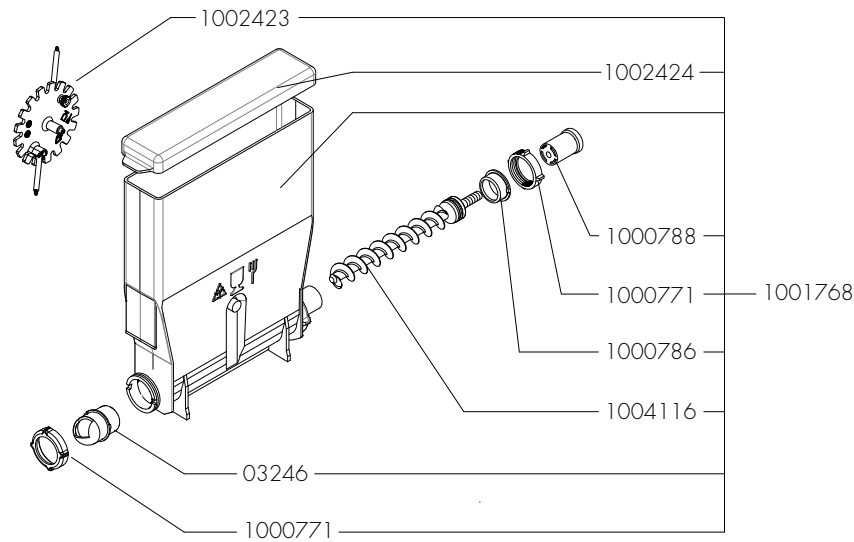

Spare Parts Info

ANIMO

www.animo.eu

*Recomended Spare Part

Type : OPTIFRESH NG 2.0
 Articulenumber : see page 1

From mach. nr. : 4Y 34314
 Date : 12 - 2015

Page : 15 - 22
 Rev : 1

Rated voltage : 1N~ 220-240V 50-60Hz 2275W