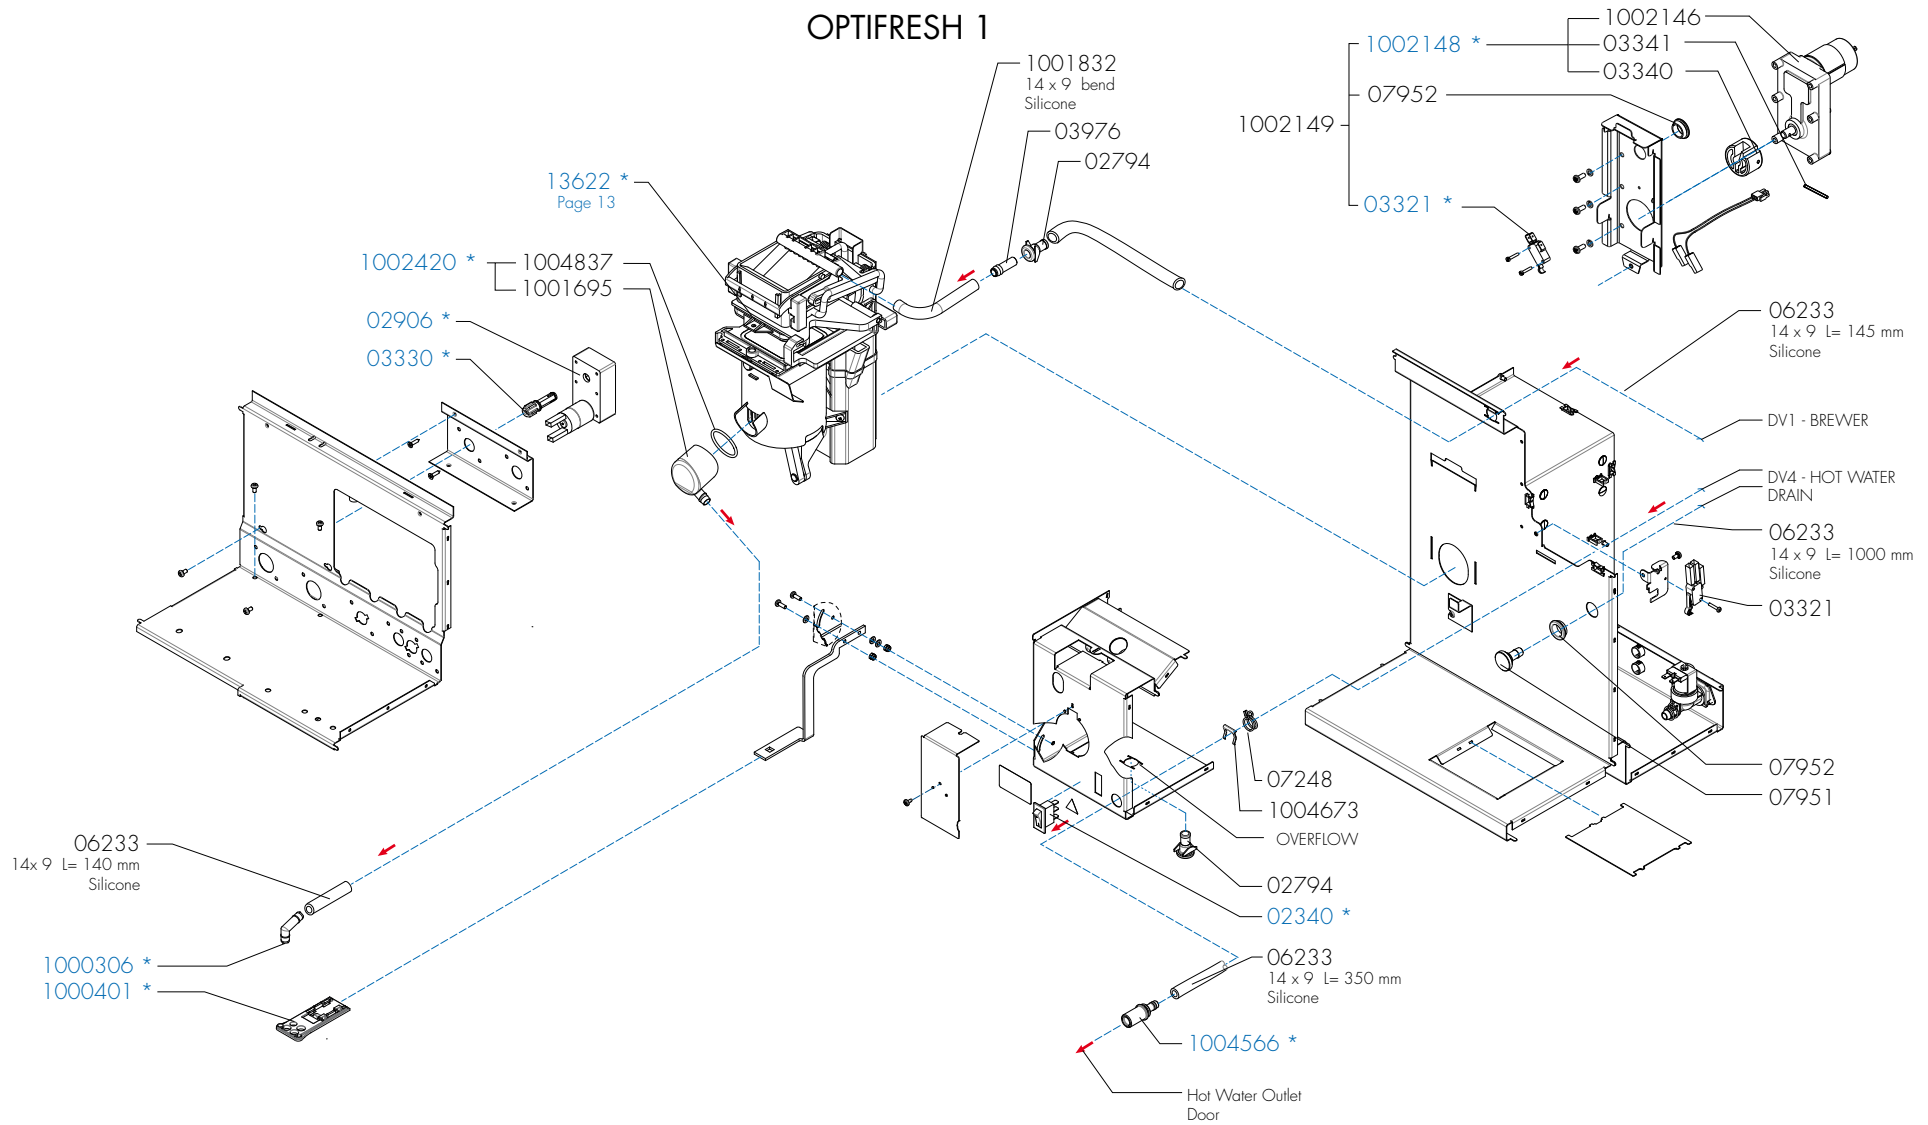

OPTIFRESH 1

*Recomended Spare Part

Type : OPTIFRESH NG 2.0
Articulenumber : see page 1

From mach. nr. : 4Y 34314
Date : 12 - 2015

Page : 4 - 22
Rev : 1

Rated voltage : 1N~ 220-240V 50-60Hz 2275W

Drawer : JK
Date : 12-01-16

Spare Parts Info

ANIMO

www.animo.eu