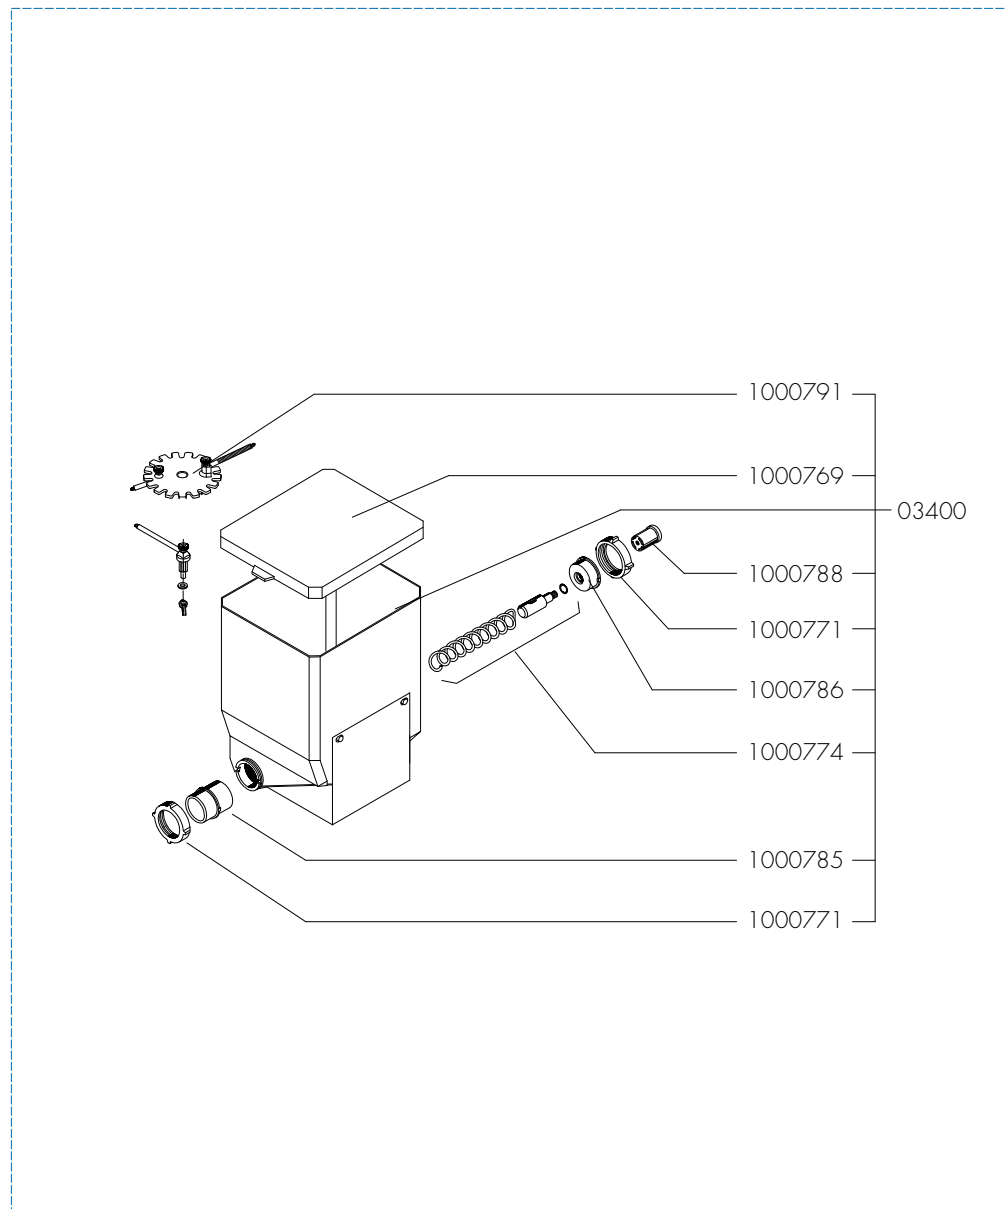

*Recommended Spare Part

Type : OPTIFRESH NG 2.0
Articulenumber : see page 1

From mach. nr. : 4Y 34314
Date : 12 - 2015

Page : 14 - 22
Rev : 1

Rated voltage : 1N~ 220-240V 50-60Hz 2275W

Drawer : JK
Date : 12-01-16

Spare Parts Info

ANIMO

www.animo.eu