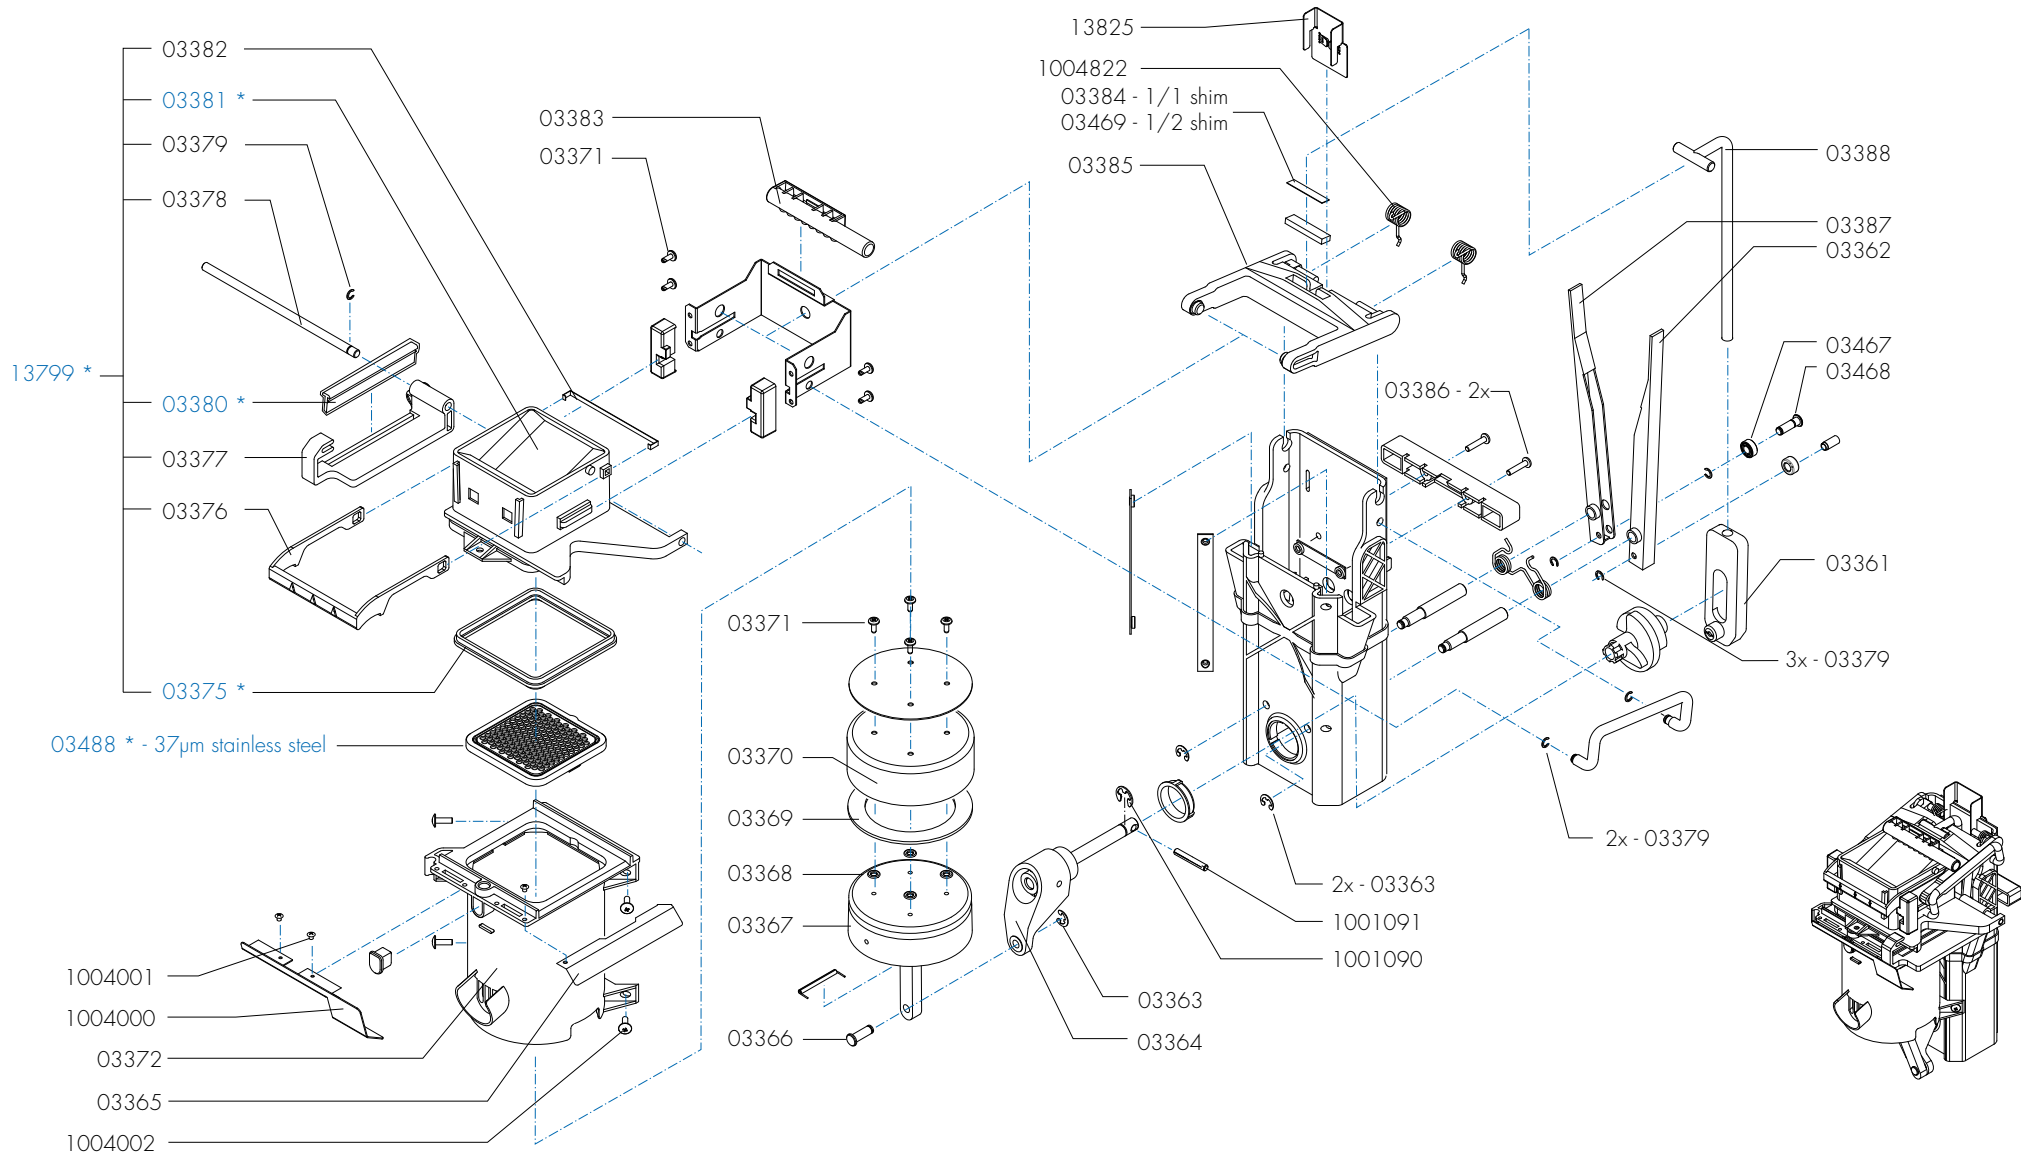

*Recomended Spare Part

Type : OPTIFRESH NG 2.0	From mach. nr. : 4Y 34314	Page : 13 - 22	 www.animo.eu
Articlenumber : see page 1	Date : 12 - 2015	Rev : 1	
Rated voltage : 1N~ 220-240V 50-60Hz 2275W	Drawer : JK Date : 12-01-16	Spare Parts Info