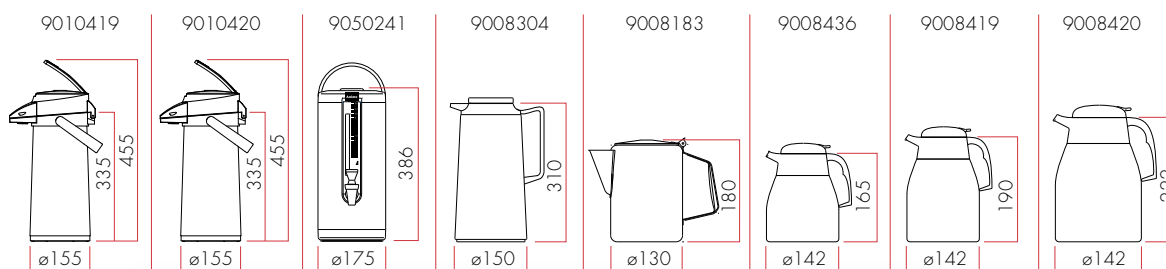

ANIMO THERMOS JUGS

Art. 9010419	Thermos jug 2.1 ltr. with pump and stainless steel inner lining	Art. 9008436	Thermos jug 1.0 ltr. with stainless steel inner lining
Art. 9010420	Thermos jug 2.1 ltr. with pump and glass inner lining	Art. 9008419	Thermos jug 1.5 ltr. with stainless steel inner lining
Art. 9050241	Thermos container 2.4 ltr. with no-drip tap, gauge glass and coffee blender	Art. 9008420	Thermos jug 2.0 ltr. with stainless steel inner lining
Art. 9008304	Thermos jug 1.85 ltr.		
Art. 9008183	Stainless steel jug 1.8 ltr. with filling lid, Dishwasher proof