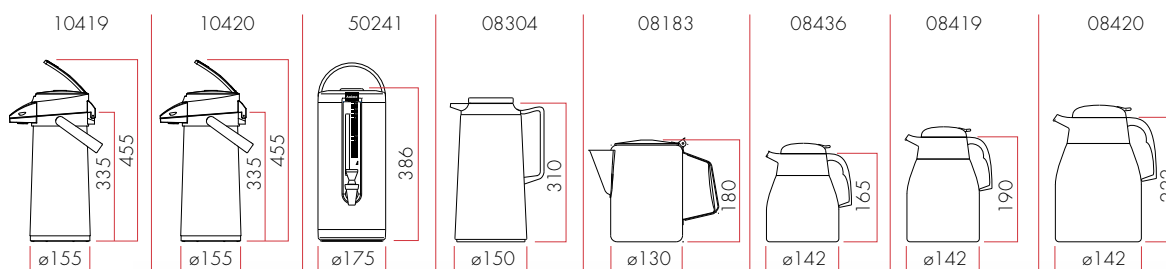

ANIMO THERMOS JUGS

Art. 10419	Thermos jug 2.1 ltr. with pump and stainless steel inner lining	Art. 08436	Thermos jug 1.0 ltr. with stainless steel inner lining
Art. 10420	Thermos jug 2.1 ltr. with pump and glass inner lining	Art. 08419	Thermos jug 1.5 ltr. with stainless steel inner lining
Art. 50241	Thermos container 2.4 ltr. with no-drip tap, gauge glass and coffee blender	Art. 08420	Thermos jug 2.0 ltr. with stainless steel inner lining
Art. 08304	Thermos jug 1.85 ltr.		
Art. 08183	Stainless steel jug 1.8 ltr. with filling lid, Dishwasher proof