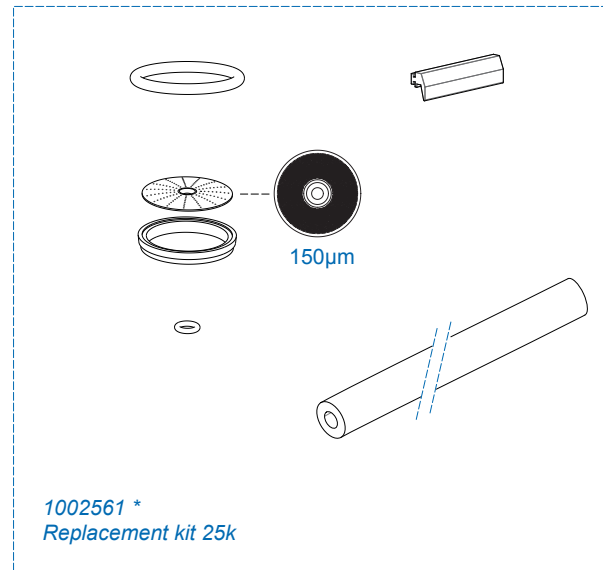

1001365
Service kit

1002561 *
Replacement kit 25k

*Recomended Spare Part

Type : OPTIBEAN 2 XL
Articlenumber : 1002253

From mach. nr. : 4X 31323
Date : 09 - 2015

Page : 10 - 12
Rev : 2

Rated voltage : 1N~ 220-240V 50-60Hz 2275W

Drawer : JK
Date : 03-12-12

Spare Parts Info

ANIMO

www.animo.eu