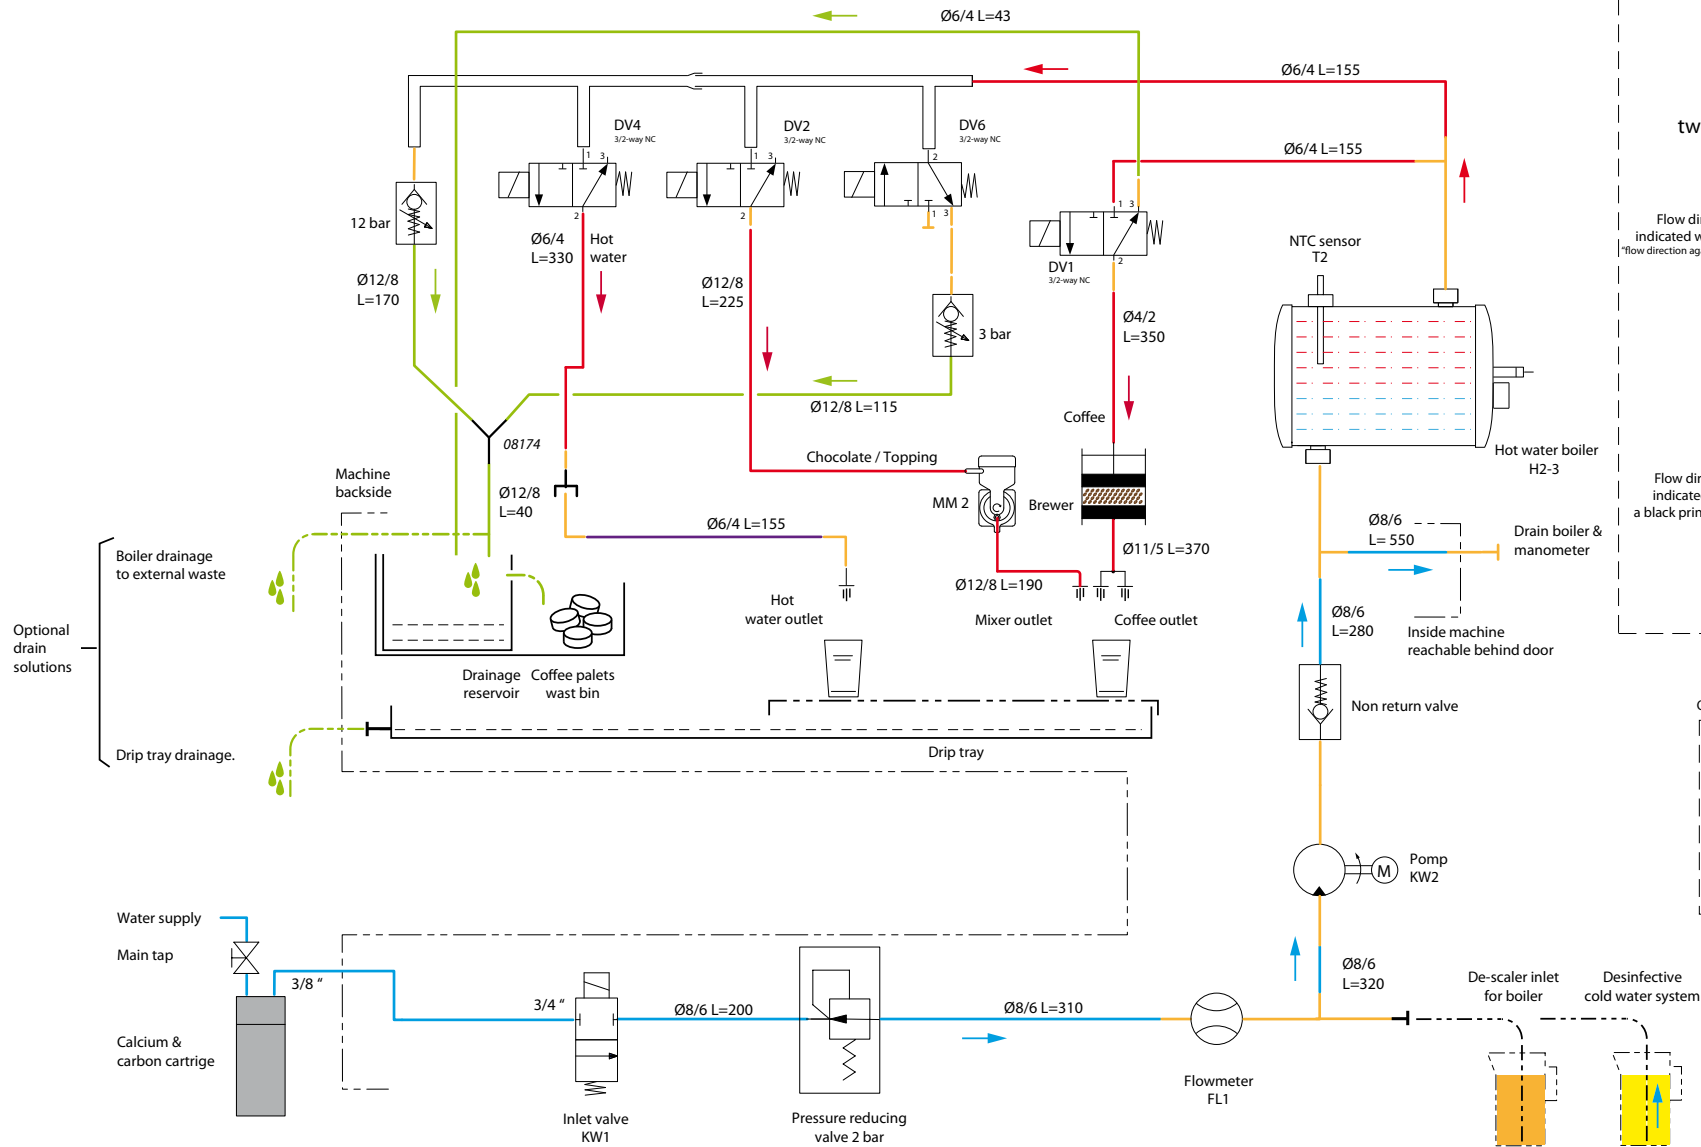

1001347  
Hose kit permanently drain

1002561 \*  
Replacement kit 25k

\*Recomended Spare Part

Type : OPTIBEAN 2 XL  
Articlenumber : 1002253

From mach. nr. : 4X 31323  
Date : 09 - 2015

Page : 10 - 12  
Rev : 2

Rated voltage : 1N~ 220-240V 50-60Hz 2275W

Drawer : JK  
Date : 03-12-12

Spare Parts Info

**ANIMO**

www.animo.eu

- OptiBean Service kit: 1001365
- Manometer 0...16bar
  - Water measuring cup 2L
  - PTFE tube Ø 8mm for draining boiler & filling descaler