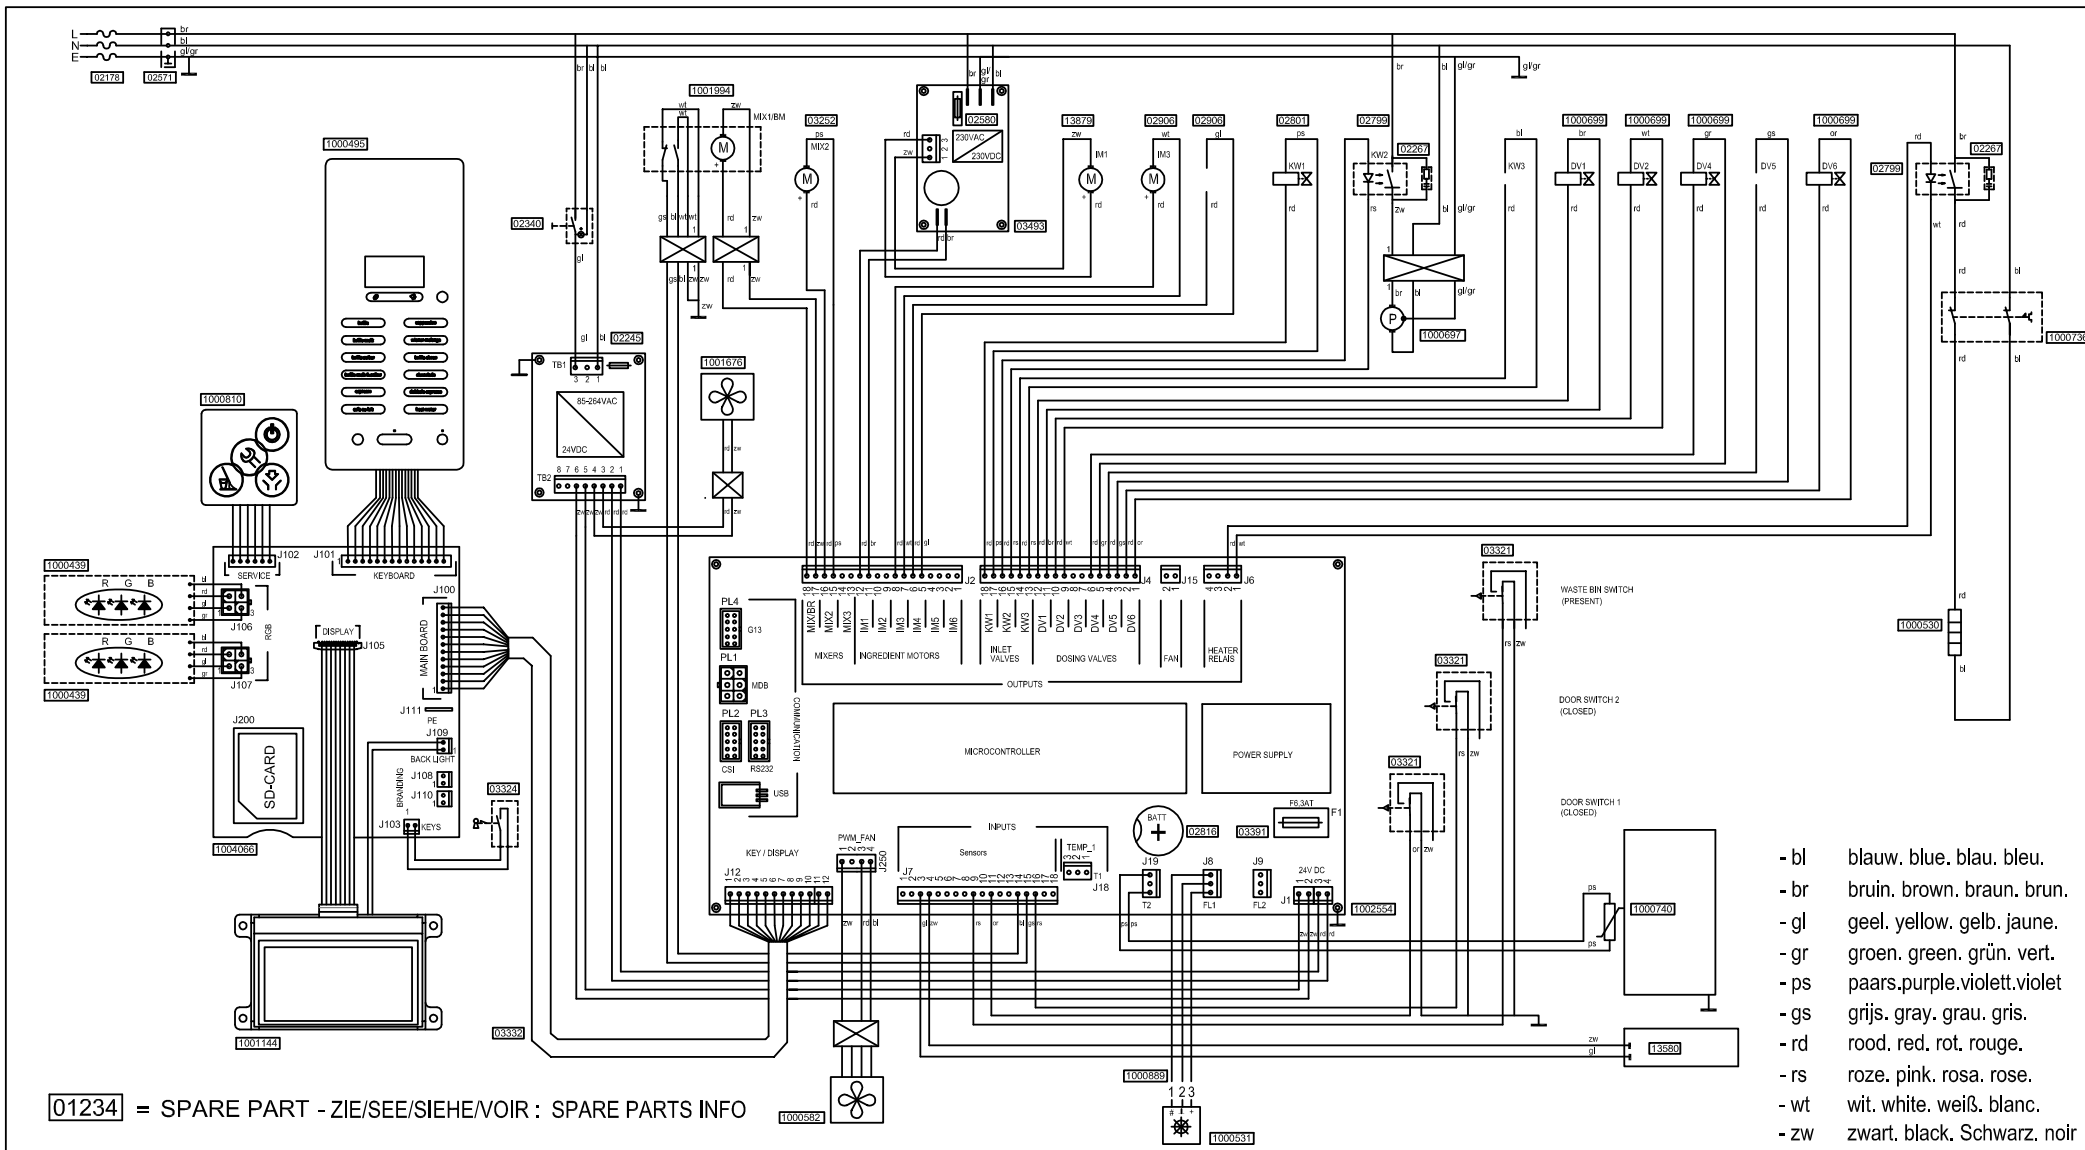

- bl blauw. blue. blau. bleu.
- br bruin. brown. braun. brun.
- gl geel. yellow. gelb. jaune.
- gr groen. green. grün. vert.
- ps paars. purple. violett. violet
- gs grijs. gray. grau. gris.
- rd rood. red. rot. rouge.
- rs roze. pink. rosa. rose.
- wt wit. white. weiß. blanc.
- zw zwart. black. Schwarz. noir

Type : OPTIBEAN 2 XL	From mach.nr. : 1W 0001	Page : 1/1	Drawer : JK
Artikel : 1002253	Date : 01-2013	Rev. : 1.1	Date : 03-12-2012
Rated voltage: 1N~ 220-240V 50-60Hz 2275W	CIRCUIT DIAGRAM	Animo Premium coffee makers and beverage equipment	Checked : Drawing nr. : S1002253