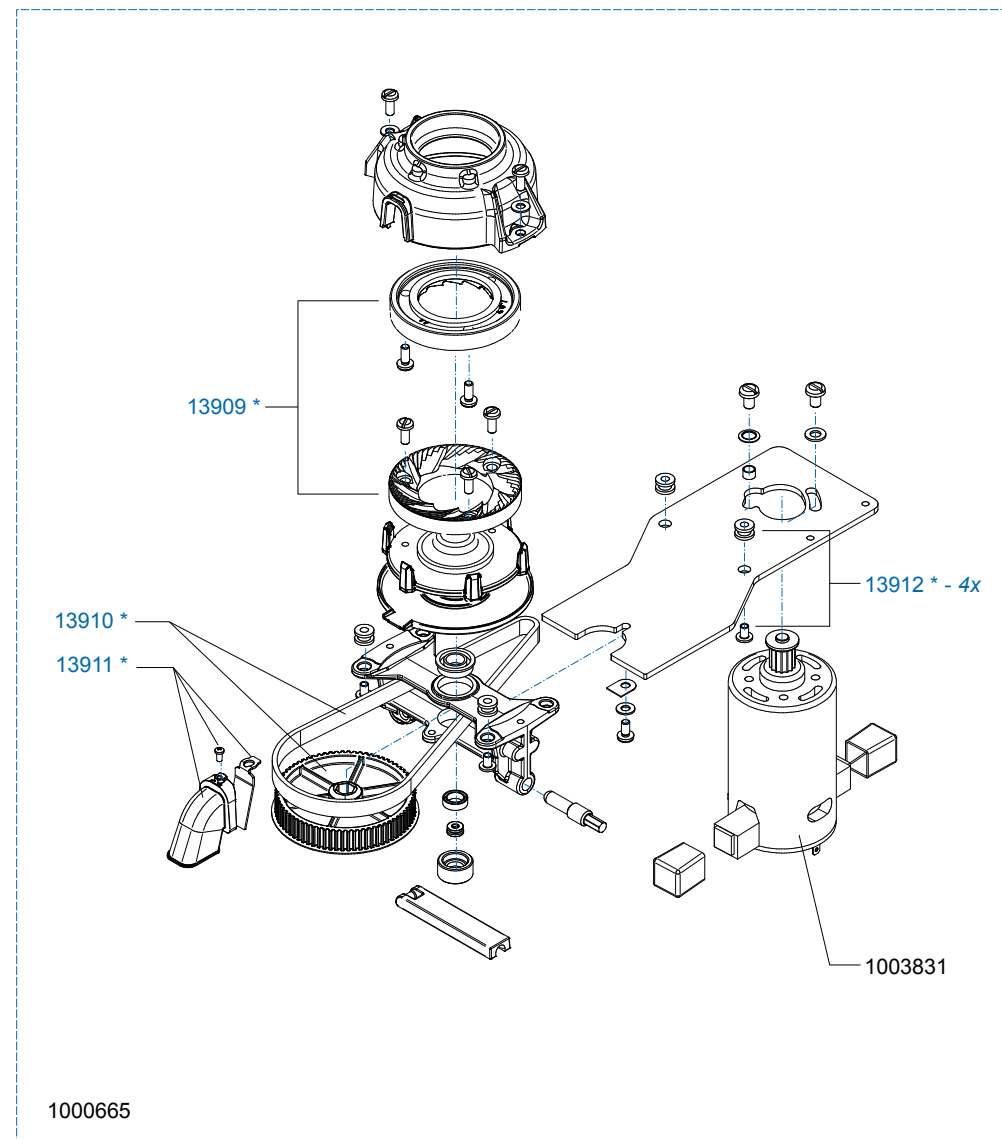

1001967 \* R  
 White

1001968 \* L  
 Grey

Part of Replacement set 25k - 1002561 \*

\*Recomended Spare Part

Type : OPTIBEAN 2 XL  
 Articulenumber : 1002253

From mach. nr. : 4X 31323  
 Date : 09 - 2015

Page : 7 - 12  
 Rev : 2

Page : 8 - 12  
 Rev : 2

Rated voltage : 1N~ 220-240V 50-60Hz 2275W

Drawer : JK  
 Date : 03-12-12

Spare Parts Info

**ANIMO**

www.animo.eu

\*Recomended Spare Part

Type	: OPTIBEAN 2 XL
Articlenumber	: 1002253
Rated voltage	: 1N~ 220-240V 50-60Hz 2275W