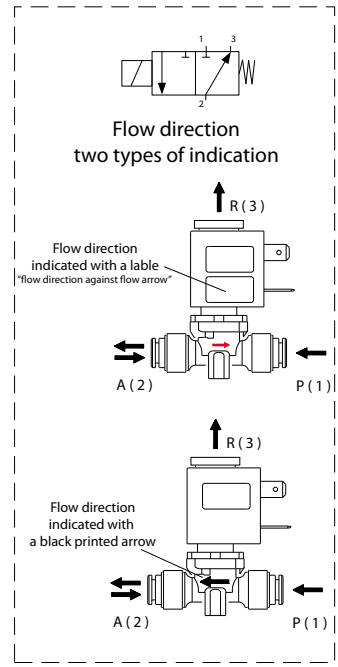

Rated voltage : 1N~ 220-240V 50-60Hz 2275W

Drawer : JK  
Date : 03-12-12

Spare Parts Info

**ANIMO**

www.animo.eu

- OptiBean Service kit: 1001365
- Manometer 0...16bar
  - Water measuring cup 2L
  - PTFE tube Ø 8mm for draining boiler & filling descaler