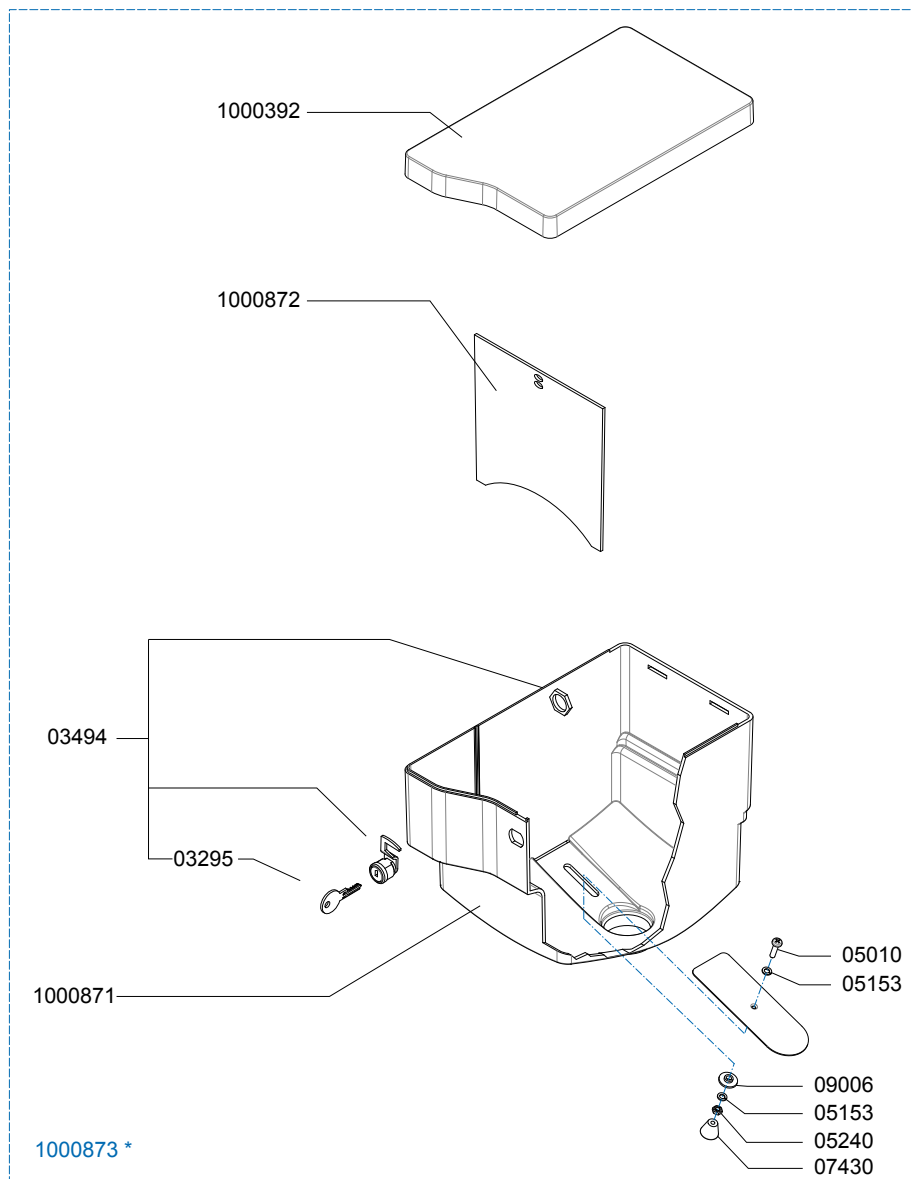

Page : 8 - 12  
 Rev : 2

Rated voltage : 1N~ 220-240V 50-60Hz 2275W

Drawer : JK  
 Date : 03-12-12

Spare Parts Info

**ANIMO**

www.animo.eu

\*Recomended Spare Part

Type	: OPTIBEAN 2 XL
Articlenumber	: 1002253
Rated voltage	: 1N~ 220-240V 50-60Hz 2275W