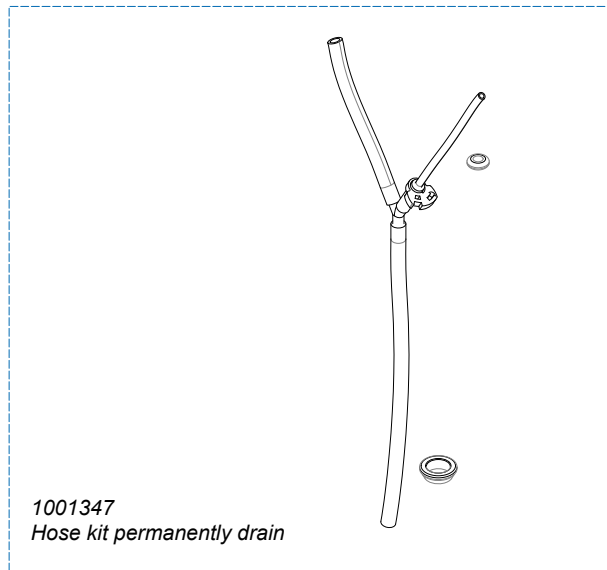

1001347
Hose kit permanently drain