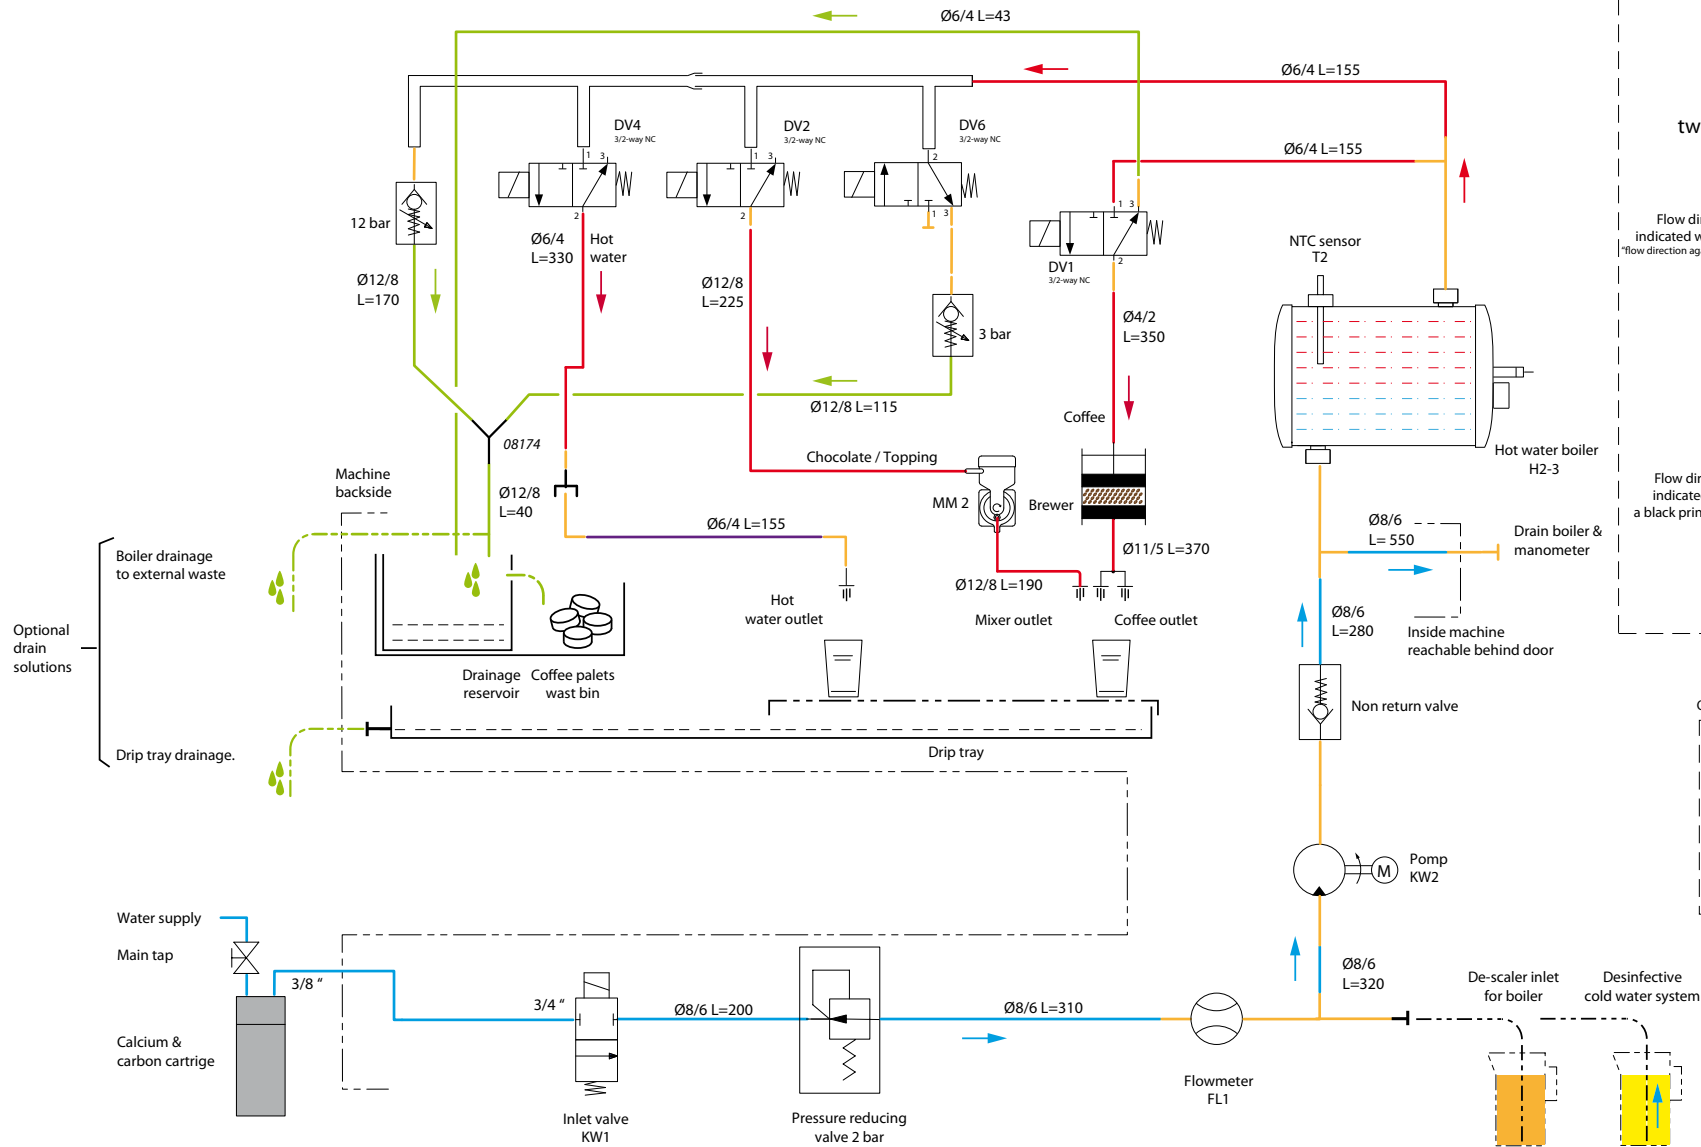

Drawer : JK
 Date : 04-12-12

Spare Parts Info

ANIMO
 www.animo.eu

Accessories

*Recomended Spare Part

Type : OPTIBEAN 2 H&C XL
 Articlenumber : 1002257

From mach. nr. : 4X 31323
 Date : 09 - 2015

Page : 10 - 12
 Rev : 2

Rated voltage : 1N~ 220-240V 50-60Hz 2275W

Drawer : JK
 Date : 04-12-12

Spare Parts Info

ANIMO
 www.animo.eu

- OptiBean Service kit: 1001365
- Manometer 0...16bar
 - Water measuring cup 2L
 - PTFE tube Ø 8mm for draining boiler & filling descaler

Watermanagement OptiBean
 - incl. option boiler drain solution
 - incl. descaling solution boiler & valves
 - incl. disinfection solution optional cold water system

	PROJECTIE	GETEKEND: MT		REV. 4.0 15-09-2015 Changed length of hose in door
		GECONTROLEERD:		
		DATUM: 17-09-2010		
WATERMANAGEMENT OPTIBEAN				BLAD 1 van 1 TR0496