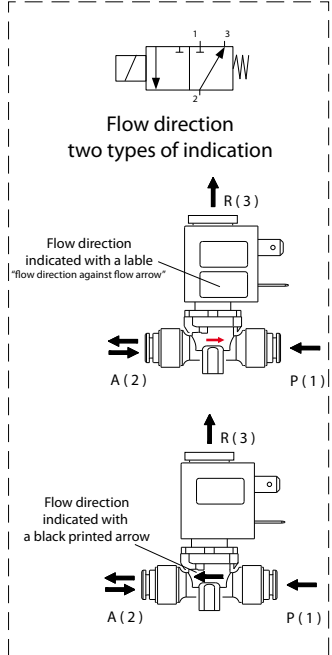

Spare Parts Info

ANIMO

www.animo.eu

*Recomended Spare Part

Type : OPTIBEAN 2 H&C XL
 Articulenumber : 1002257

From mach. nr. : 4X 31323
 Date : 09 - 2015

Page : 9 - 12
 Rev : 2

Rated voltage : 1N~ 220-240V 50-60Hz 2275W

Drawer : JK
 Date : 04-12-12

Spare Parts Info

ANIMO
 www.animo.eu

Accessories

*Recomended Spare Part

Type : OPTIBEAN 2 H&C XL
 Articlenumber : 1002257

From mach. nr. : 4X 31323
 Date : 09 - 2015

Page : 10 - 12
 Rev : 2

Rated voltage : 1N~ 220-240V 50-60Hz 2275W

Drawer : JK
 Date : 04-12-12

Spare Parts Info

ANIMO
 www.animo.eu

- OptiBean Service kit: 1001365
- Manometer 0...16bar
 - Water measuring cup 2L
 - PTFE tube Ø 8mm for draining boiler & filling descaler