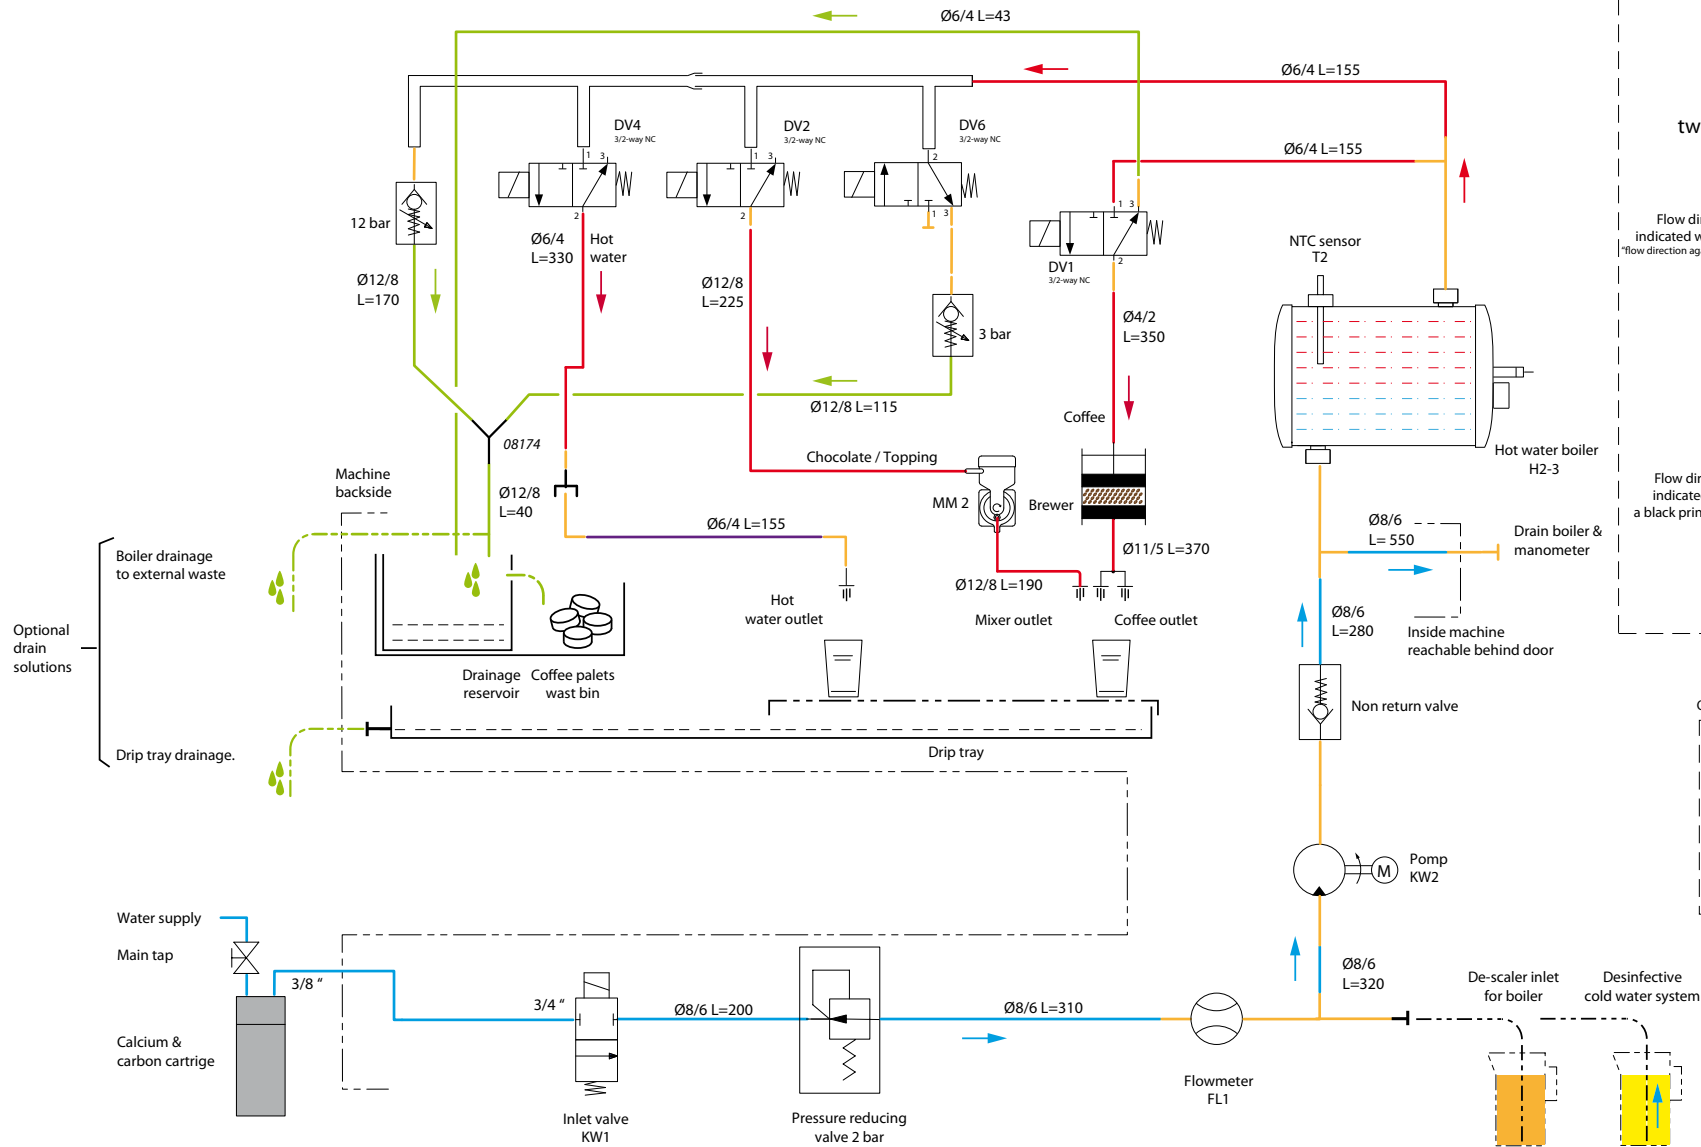

Page : 10 - 12  
Rev : 3

Rated voltage : 1N~ 220-240V 50-60Hz 2275W

Drawer : RLF  
Date : 10-04-11

Spare Parts Info

**ANIMO**

www.animo.eu

- OptiBean Service kit: 1001365
- Manometer 0...16bar
  - Water measuring cup 2L
  - PTFE tube Ø 8mm for draining boiler & filling descaler

Watermanagement OptiBean  
 - incl. option boiler drain solution  
 - incl. descaling solution boiler & valves  
 - incl. disinfection solution optional cold water system

	PROJECTIE	GETEKEND: MT	REV. 4.0 15-09-2015
		GECONTROLEERD:	Changed length of hose in door
		DATUM: 17-09-2010	
WATERMANAGEMENT OPTIBEAN			BLAD 1 van 1
			TR0496 <b>A3</b>