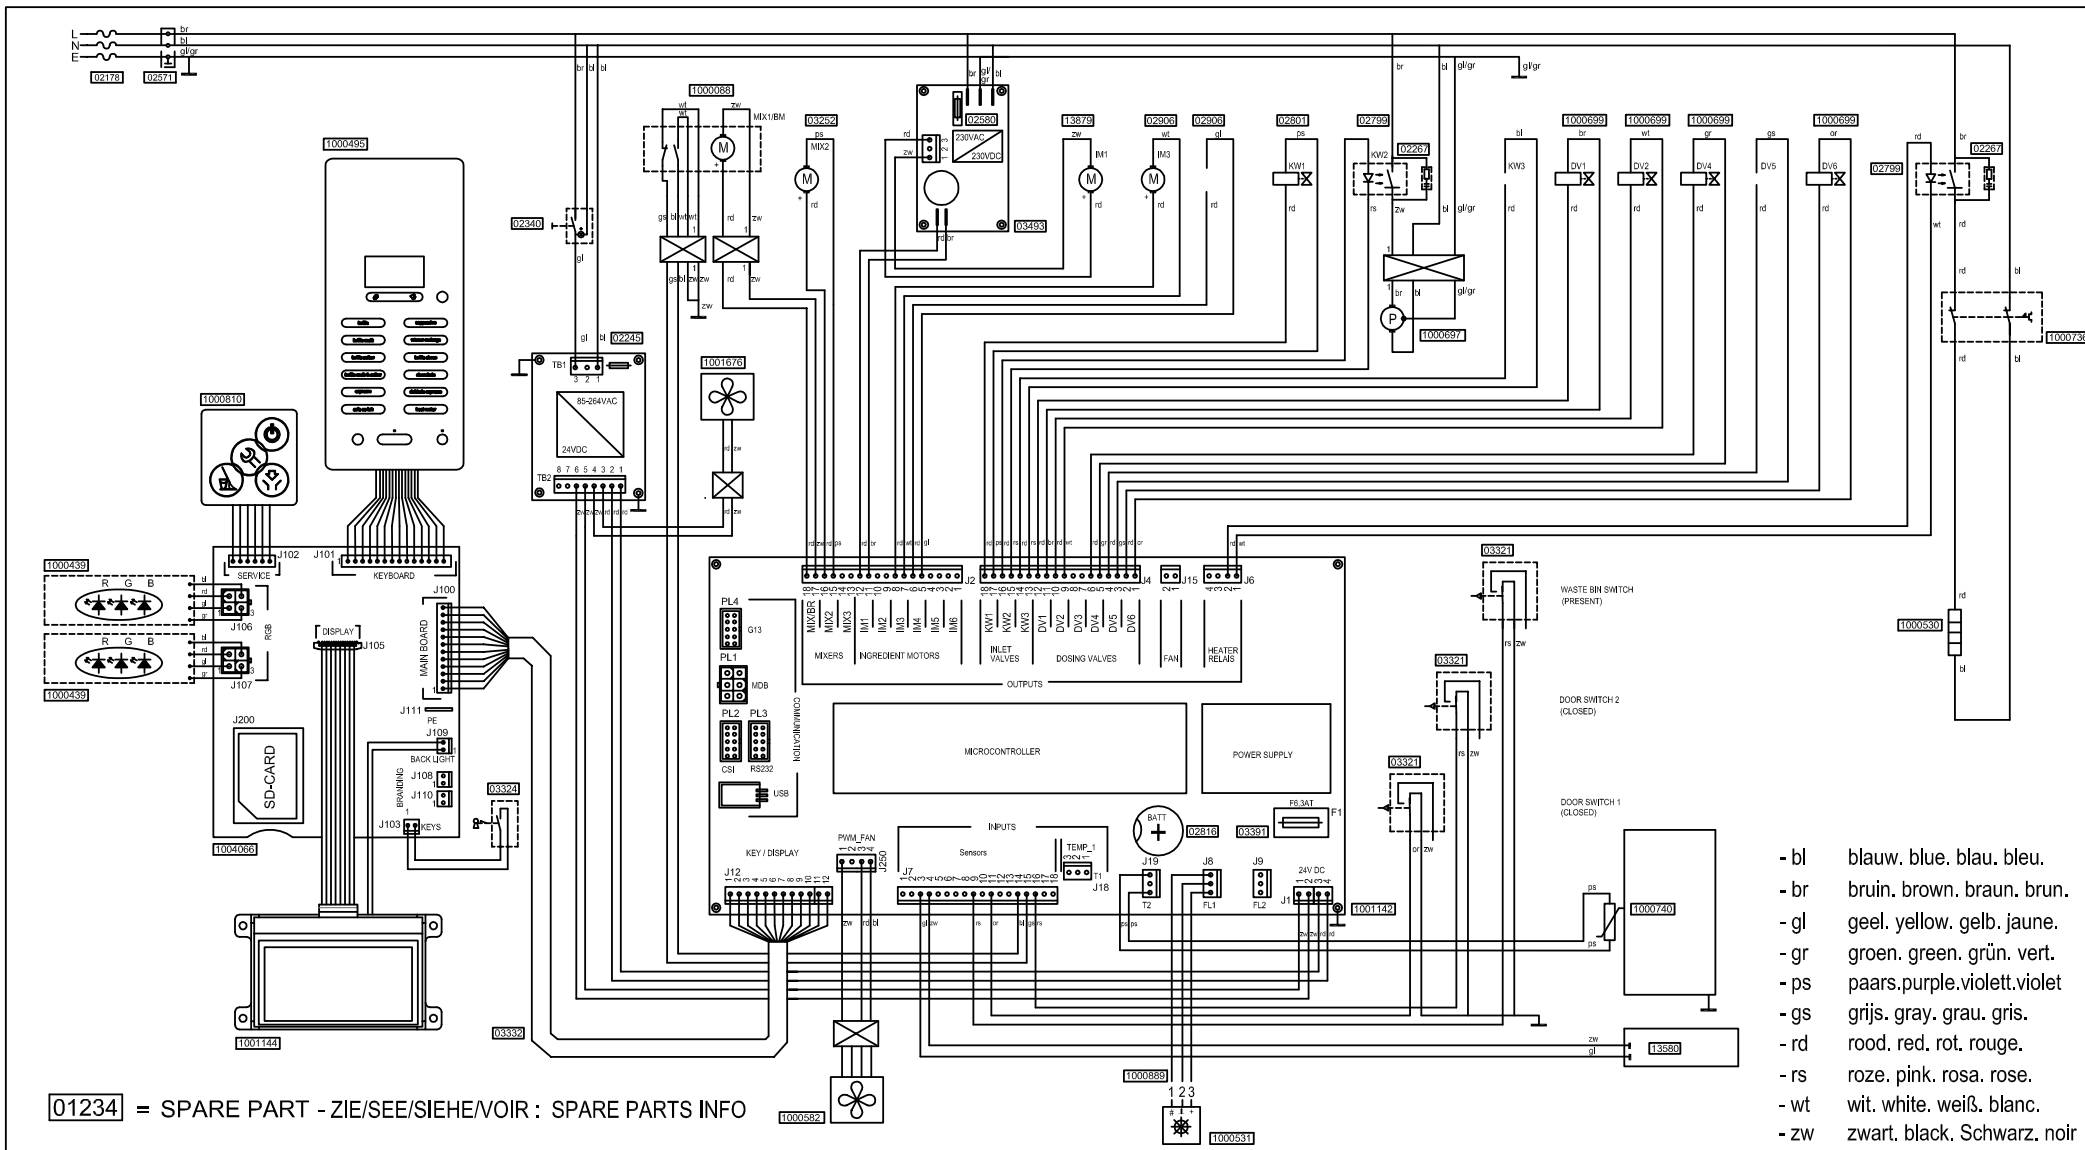

01234 = SPARE PART - ZIE/SEE/SIEHE/VOIR : SPARE PARTS INFO

- bl blauw. blue. blau. bleu.
- br bruin. brown. braun. brun.
- gl geel. yellow. gelb. jaune.
- gr groen. green. grün. vert.
- ps paars. purple. violett. violet
- gs grijs. gray. grau. gris.
- rd rood. red. rot. rouge.
- rs roze. pink. rosa. rose.
- wt wit. white. weiß. blanc.
- zw zwart. black. Schwarz. noir

Type : OPTIBEAN 2	From mach.n.r. : 1V 00001	Page : 1/1	Drawer : J.S.
Artikel : 1000620	Date : 01-2012	Rev. : 1.2	Date : 01-04-2011
Rated voltage: 1N~ 220-240V 50-60Hz 2275W	CIRCUIT DIAGRAM	Animo Premium coffee makers and beverage equipment	Checked : Drawing nr. : S1000620