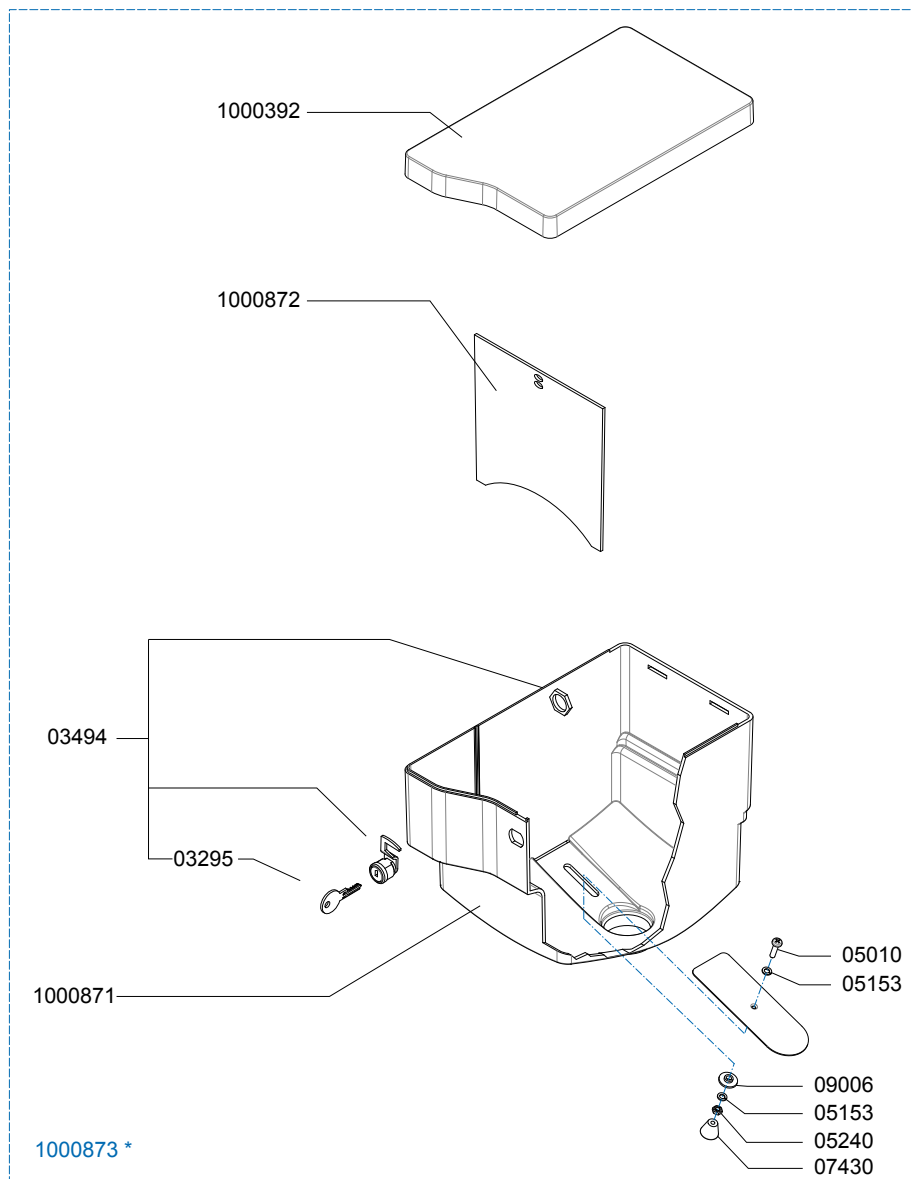

Page : 8 - 12  
 Rev : 3

Rated voltage : 1N~ 220-240V 50-60Hz 2275W

Drawer : RLF  
 Date : 10-04-11

Spare Parts Info

**ANIMO**

www.animo.eu

\*Recomended Spare Part

Type : OPTIBEAN 2  
 Articulenumber : 1000620