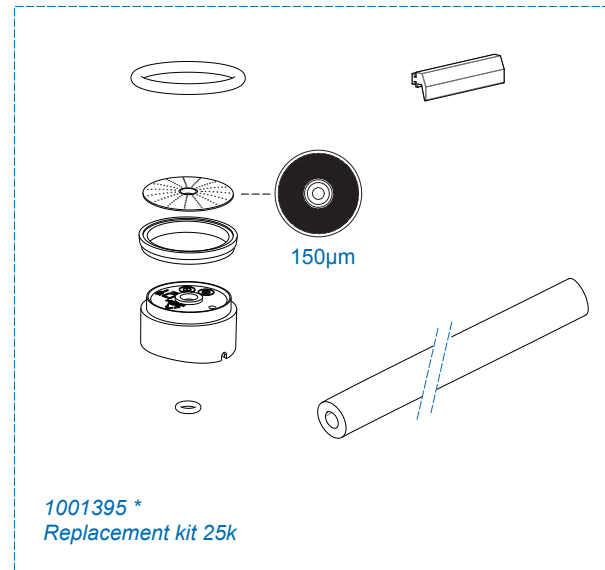

1001365
Service kit

1001395 *
Replacement kit 25k

*Recomended Spare Part

Type : OPTIBEAN 2
Articlenumber : 1000620

From mach. nr. : 4X 31323
Date : 09 - 2015

Page : 10 - 12
Rev : 3

Rated voltage : 1N~ 220-240V 50-60Hz 2275W

Drawer : RLF
Date : 10-04-11

Spare Parts Info

ANIMO

www.animo.eu