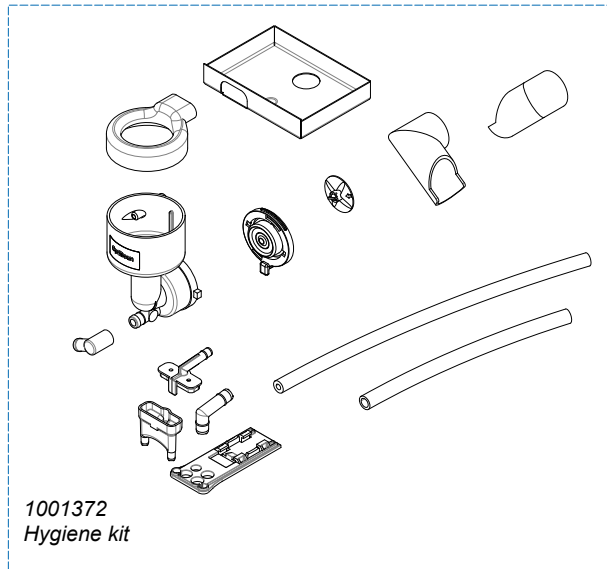

From mach. nr. : 4X 31323  
 Date : 09 - 2015

Page : 9 - 12  
 Rev : 3

Rated voltage : 1N~ 220-240V 50-60Hz 2275W

Drawer : RLF  
 Date : 10-04-11

Spare Parts Info

**ANIMO**

www.animo.eu

Accessories