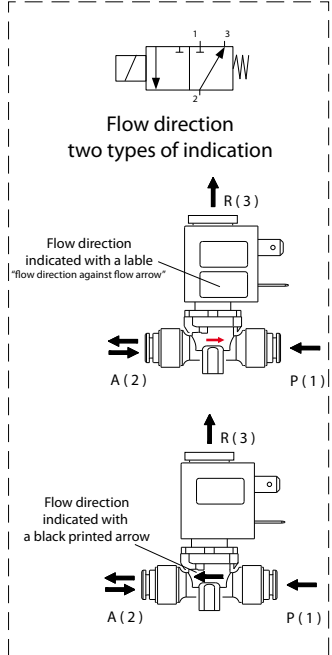

Page : 10 - 12  
Rev : 3

Rated voltage : 1N~ 220-240V 50-60Hz 2275W

Drawer : RLF  
Date : 10-04-11

Spare Parts Info

**ANIMO**

www.animo.eu

- OptiBean Service kit: 1001365
- Manometer 0...16bar
  - Water measuring cup 2L
  - PTFE tube Ø 8mm for draining boiler & filling descaler