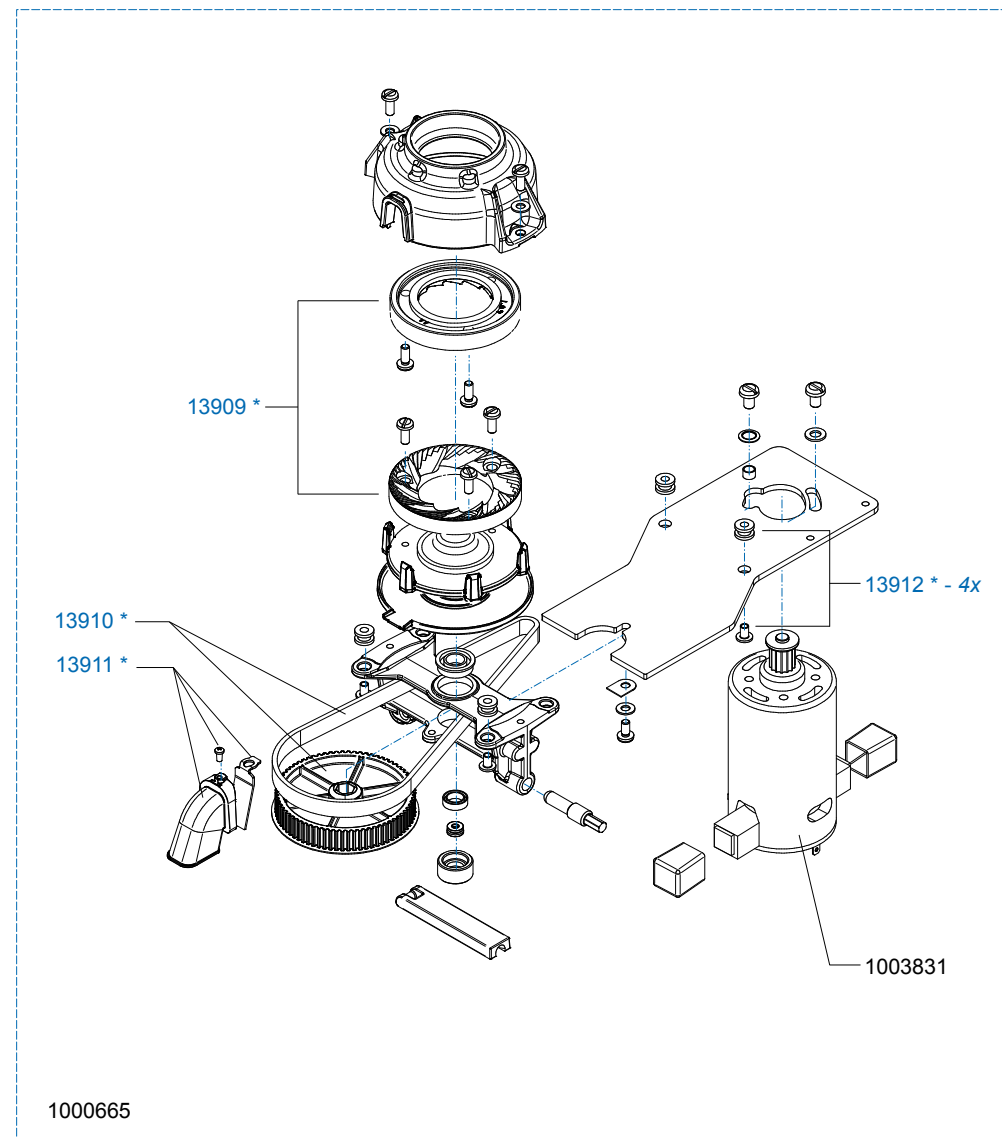

Page : 8 - 12  
 Rev : 3

Rated voltage : 1N~ 220-240V 50-60Hz 2275W

Drawer : RLF  
 Date : 10-04-11

Spare Parts Info

**ANIMO**

www.animo.eu

\*Recomended Spare Part

Type : OPTIBEAN 2  
 Articulenumber : 1000620