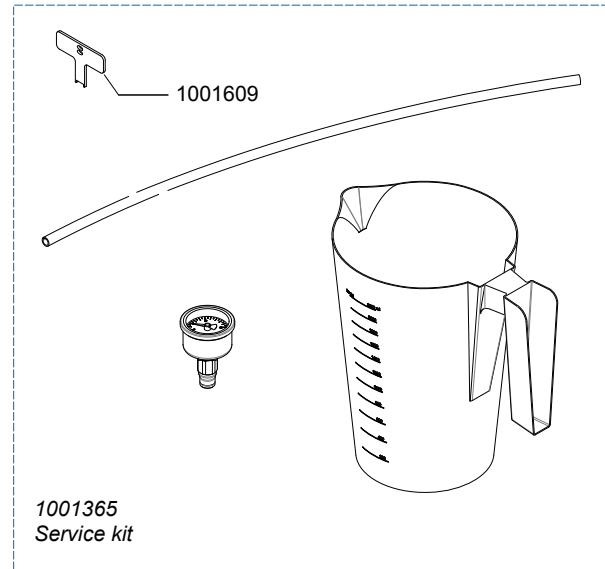

Accessories

*Recomended Spare Part

Type : OPTIBEAN 2
Articlenumber : 1000620

From mach. nr. : 4X 31323
Date : 09 - 2015

Page : 10 - 12
Rev : 3

Rated voltage : 1N~ 220-240V 50-60Hz 2275W

Drawer : RLF
Date : 10-04-11

Spare Parts Info

ANIMO

www.animo.eu