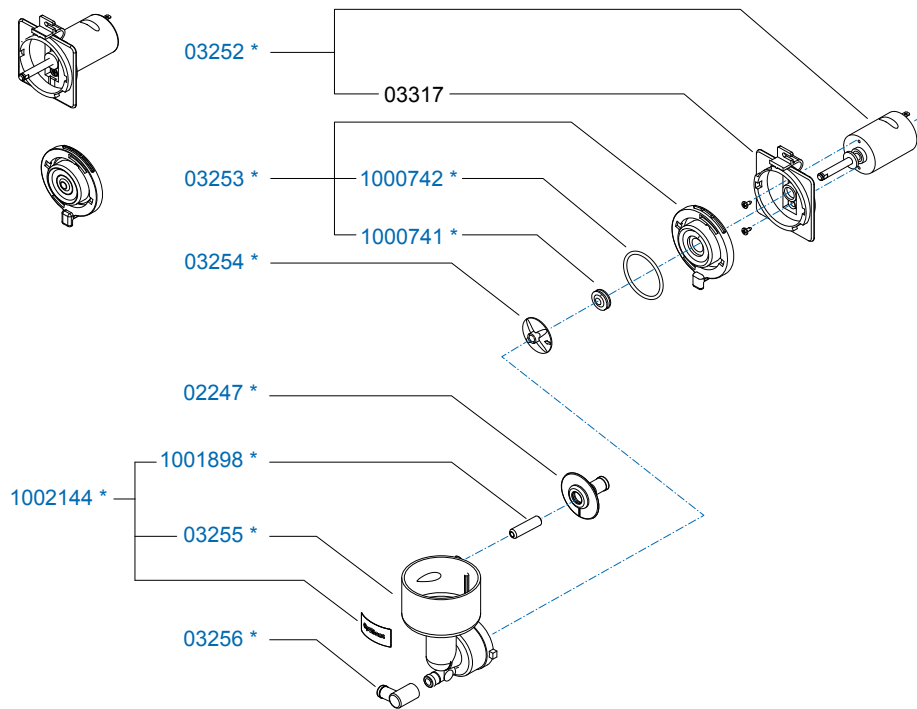

Rated voltage : 1N~ 220-240V 50-60Hz 2275W

Drawer : RLF  
 Date : 06-07-11

Spare Parts Info

**ANIMO**

www.animo.eu

\*Recomended Spare Part

Type : OPTIBEAN 2 H&C  
 Articulenumber : 1001520

From mach. nr. : 4X 31323  
 Date : 09 - 2015

Page : 8 - 12  
 Rev : 3

Rated voltage : 1N~ 220-240V 50-60Hz 2275W

Drawer : RLF  
 Date : 06-07-11

Spare Parts Info

**ANIMO**

www.animo.eu

\*Recomended Spare Part

Type : OPTIBEAN 2 H&C  
 Articulenumber : 1001520  
 Rated voltage : 1N~ 220-240V 50-60Hz 2275W