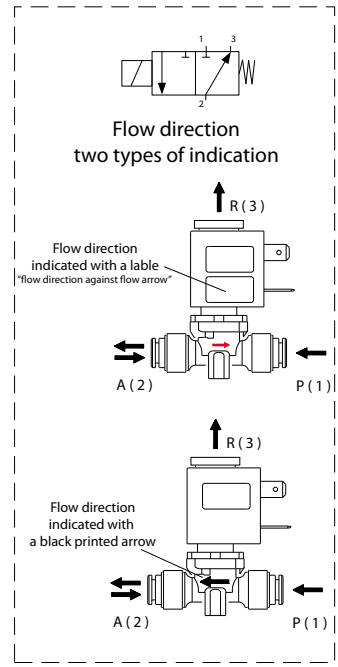

Drawer : RLF  
Date : 06-07-11

Spare Parts Info

**ANIMO**

www.animo.eu

- OptiBean Service kit: 1001365
- Manometer 0...16bar
  - Water measuring cup 2L
  - PTFE tube Ø 8mm for draining boiler & filling descaler