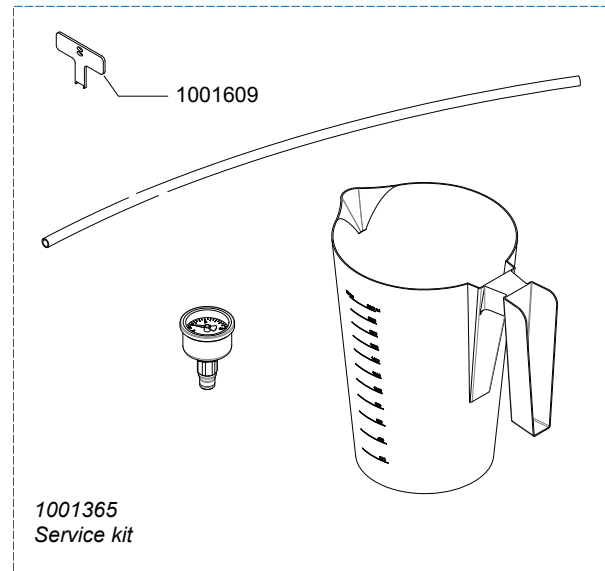

From mach. nr. : 4X 31323  
 Date : 09 - 2015  
 Drawer : RLF  
 Date : 06-07-11

Page : 9 - 12  
 Rev : 3

Spare Parts Info

**ANIMO**  
 www.animo.eu

Accessories

1001372  
Hygiene kit

1001365  
Service kit

1001347  
Hose kit permanently drain