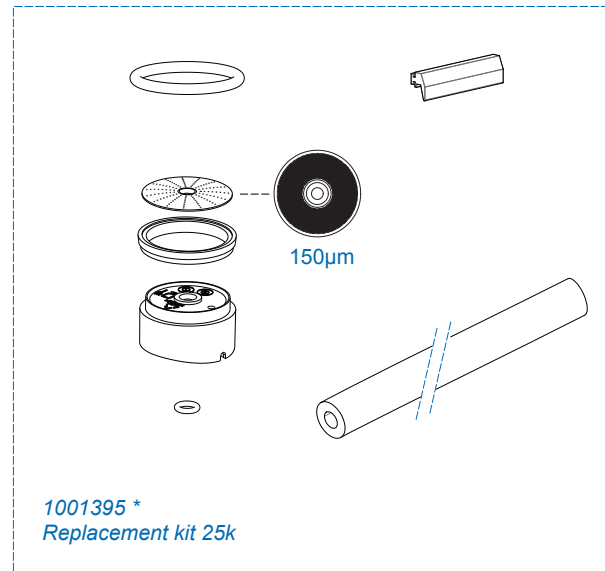

From mach. nr. : 4X 31323  
 Date : 09 - 2015  
 Drawer : RLF  
 Date : 06-07-11

Page : 9 - 12  
 Rev : 3

Spare Parts Info

**ANIMO**  
 www.animo.eu

Accessories

1001372  
Hygiene kit

1001365  
Service kit

1001347  
Hose kit permanently drain