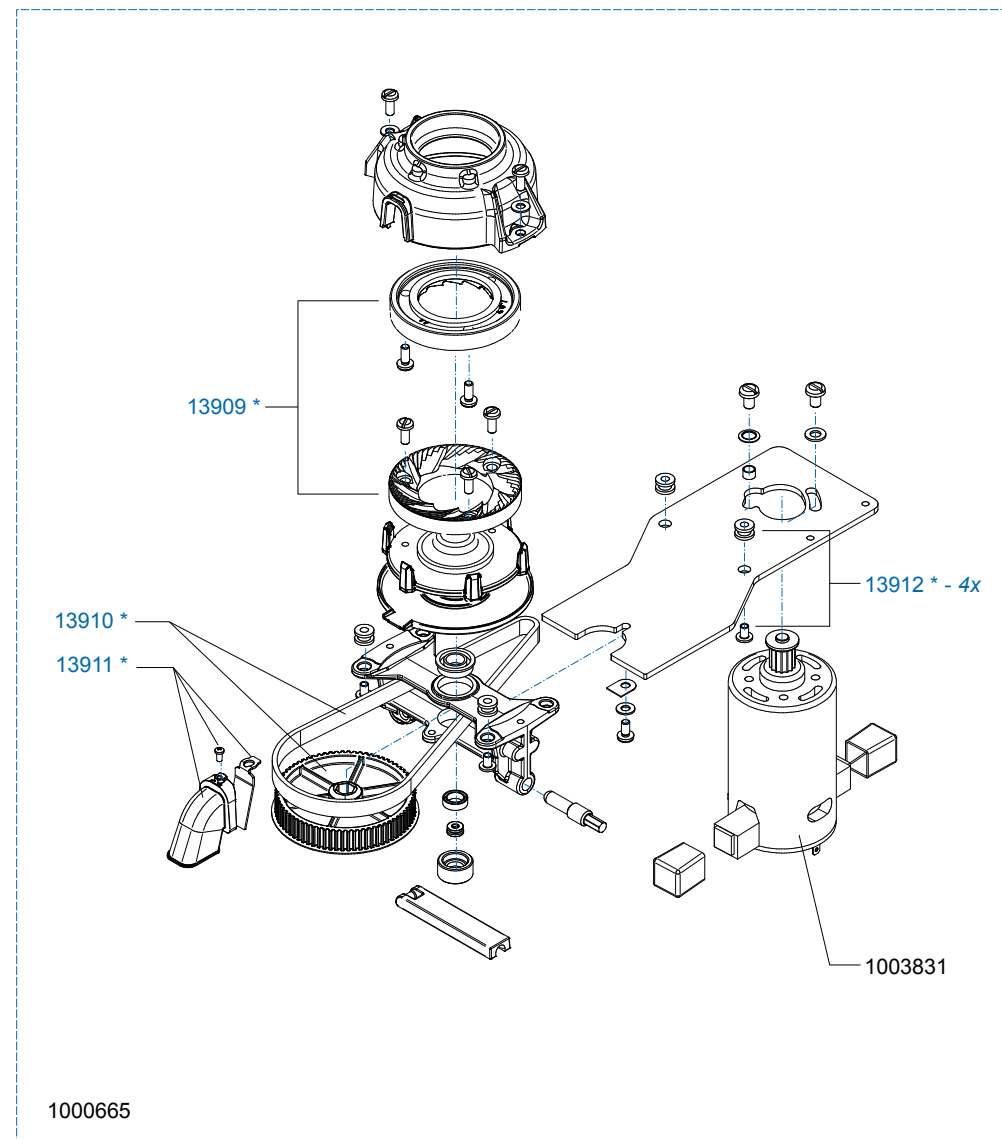

Page : 8 - 12  
 Rev : 3

Rated voltage : 1N~ 220-240V 50-60Hz 2275W

Drawer : RLF  
 Date : 06-07-11

Spare Parts Info

**ANIMO**

www.animo.eu

\*Recomended Spare Part

Type : OPTIBEAN 2 H&C  
 Articulenumber : 1001520  
 Rated voltage : 1N~ 220-240V 50-60Hz 2275W