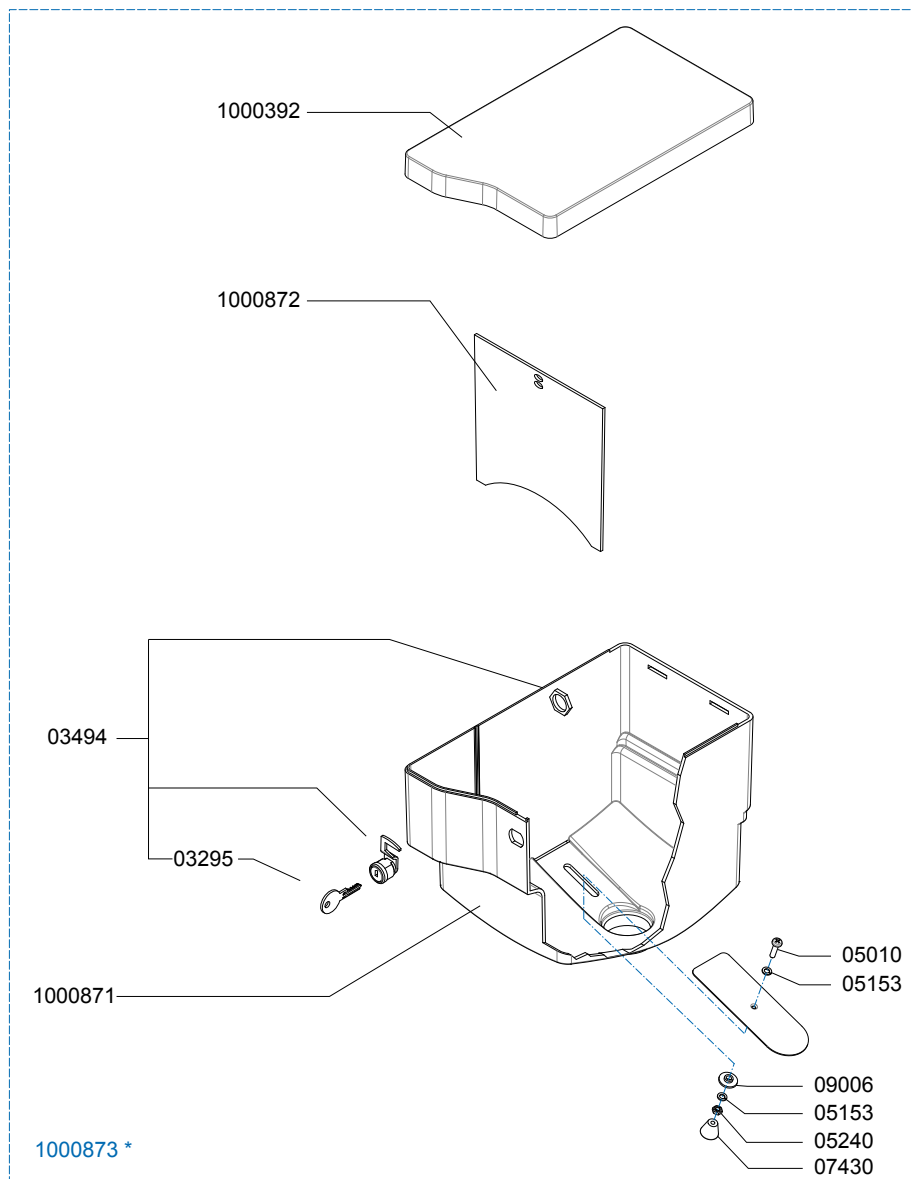

Page : 8 - 12  
 Rev : 3

Rated voltage : 1N~ 220-240V 50-60Hz 2275W

Drawer : RLF  
 Date : 06-07-11

Spare Parts Info

**ANIMO**

www.animo.eu

\*Recomended Spare Part

Type : OPTIBEAN 2 H&C  
 Articulenumber : 1001520  
 Rated voltage : 1N~ 220-240V 50-60Hz 2275W