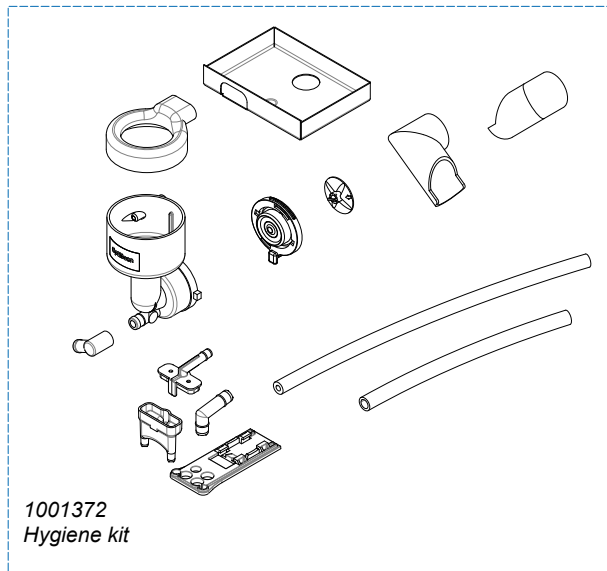

Accessories