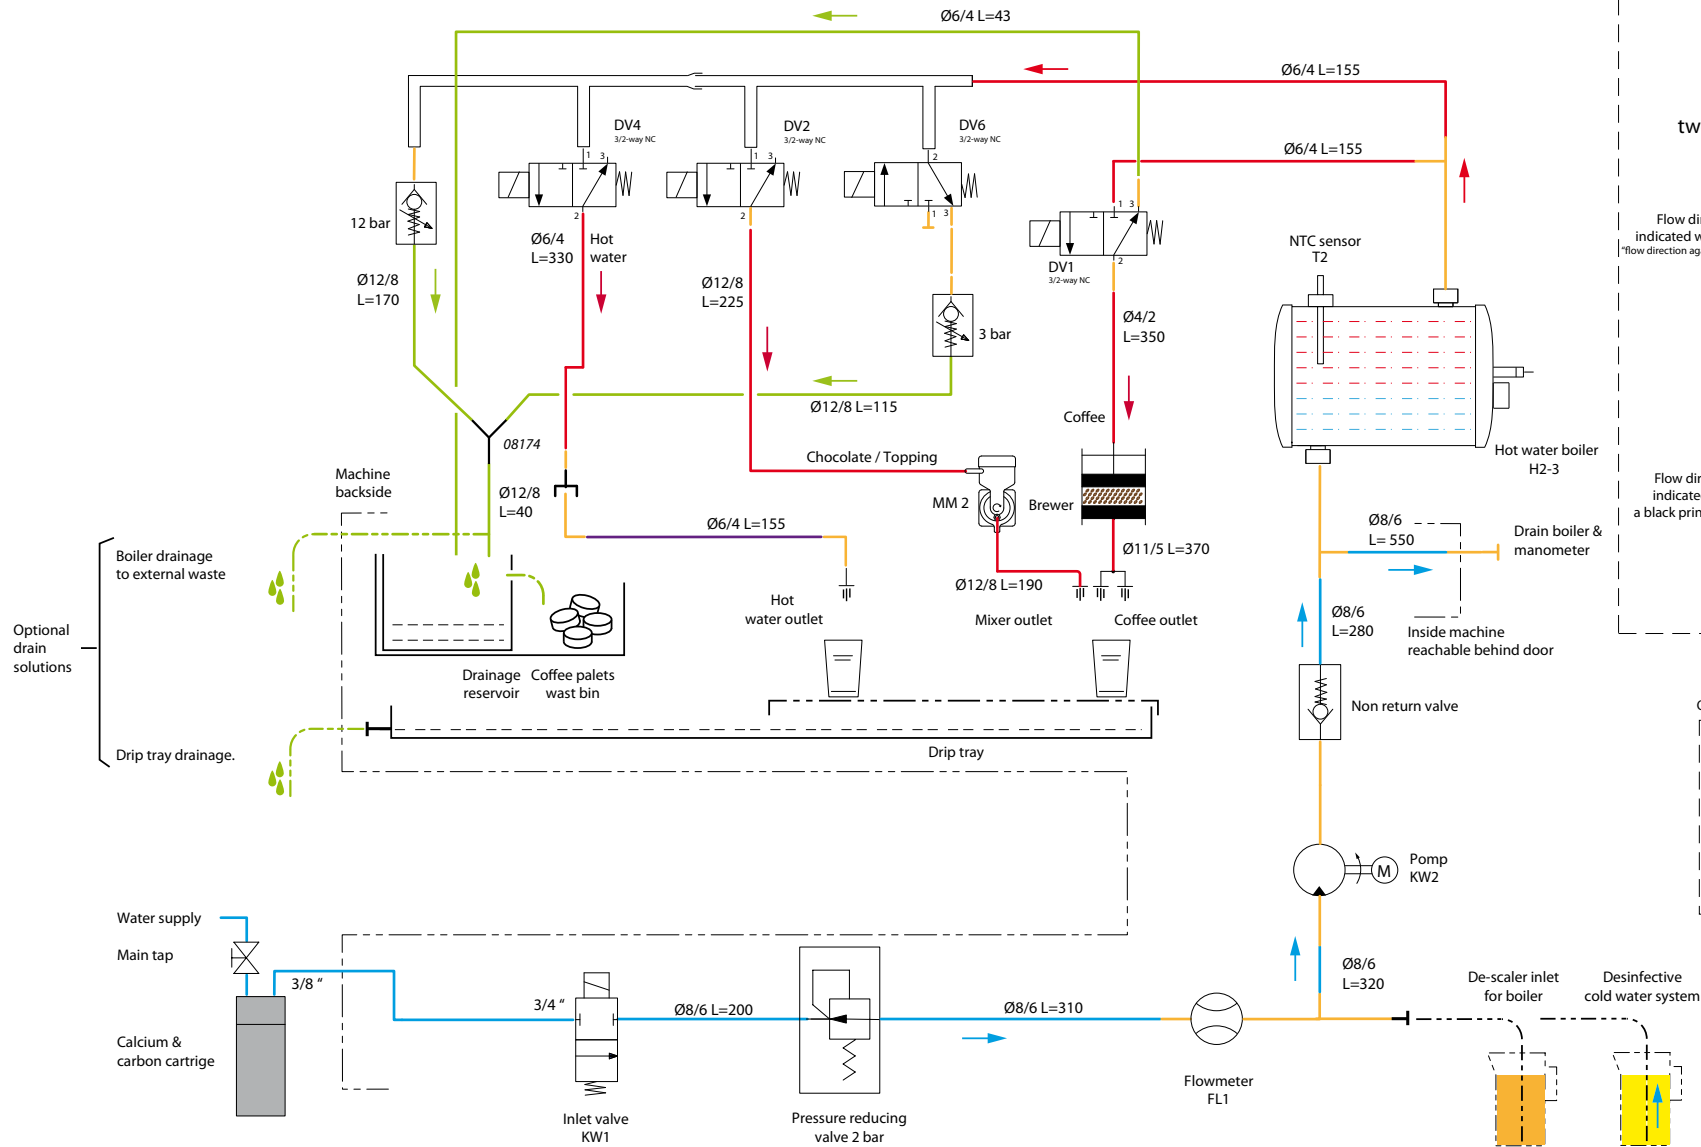

Drawer : RLF  
Date : 06-07-11

Spare Parts Info

**ANIMO**

www.animo.eu

- OptiBean Service kit: 1001365
- Manometer 0...16bar
  - Water measuring cup 2L
  - PTFE tube Ø 8mm for draining boiler & filling descaler