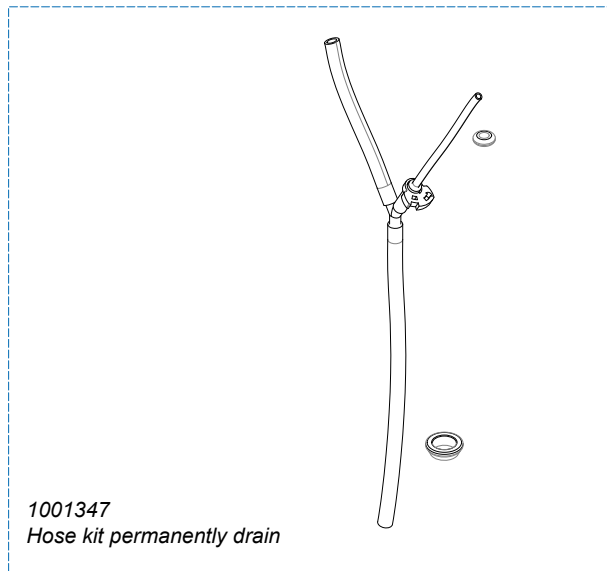

From mach. nr. : 4X 31323  
 Date : 09 - 2015  
 Drawer : RLF  
 Date : 06-07-11

Page : 9 - 12  
 Rev : 3

Spare Parts Info

**ANIMO**  
 www.animo.eu

Accessories

1001372  
Hygiene kit

1001365  
Service kit

1001347  
Hose kit permanently drain