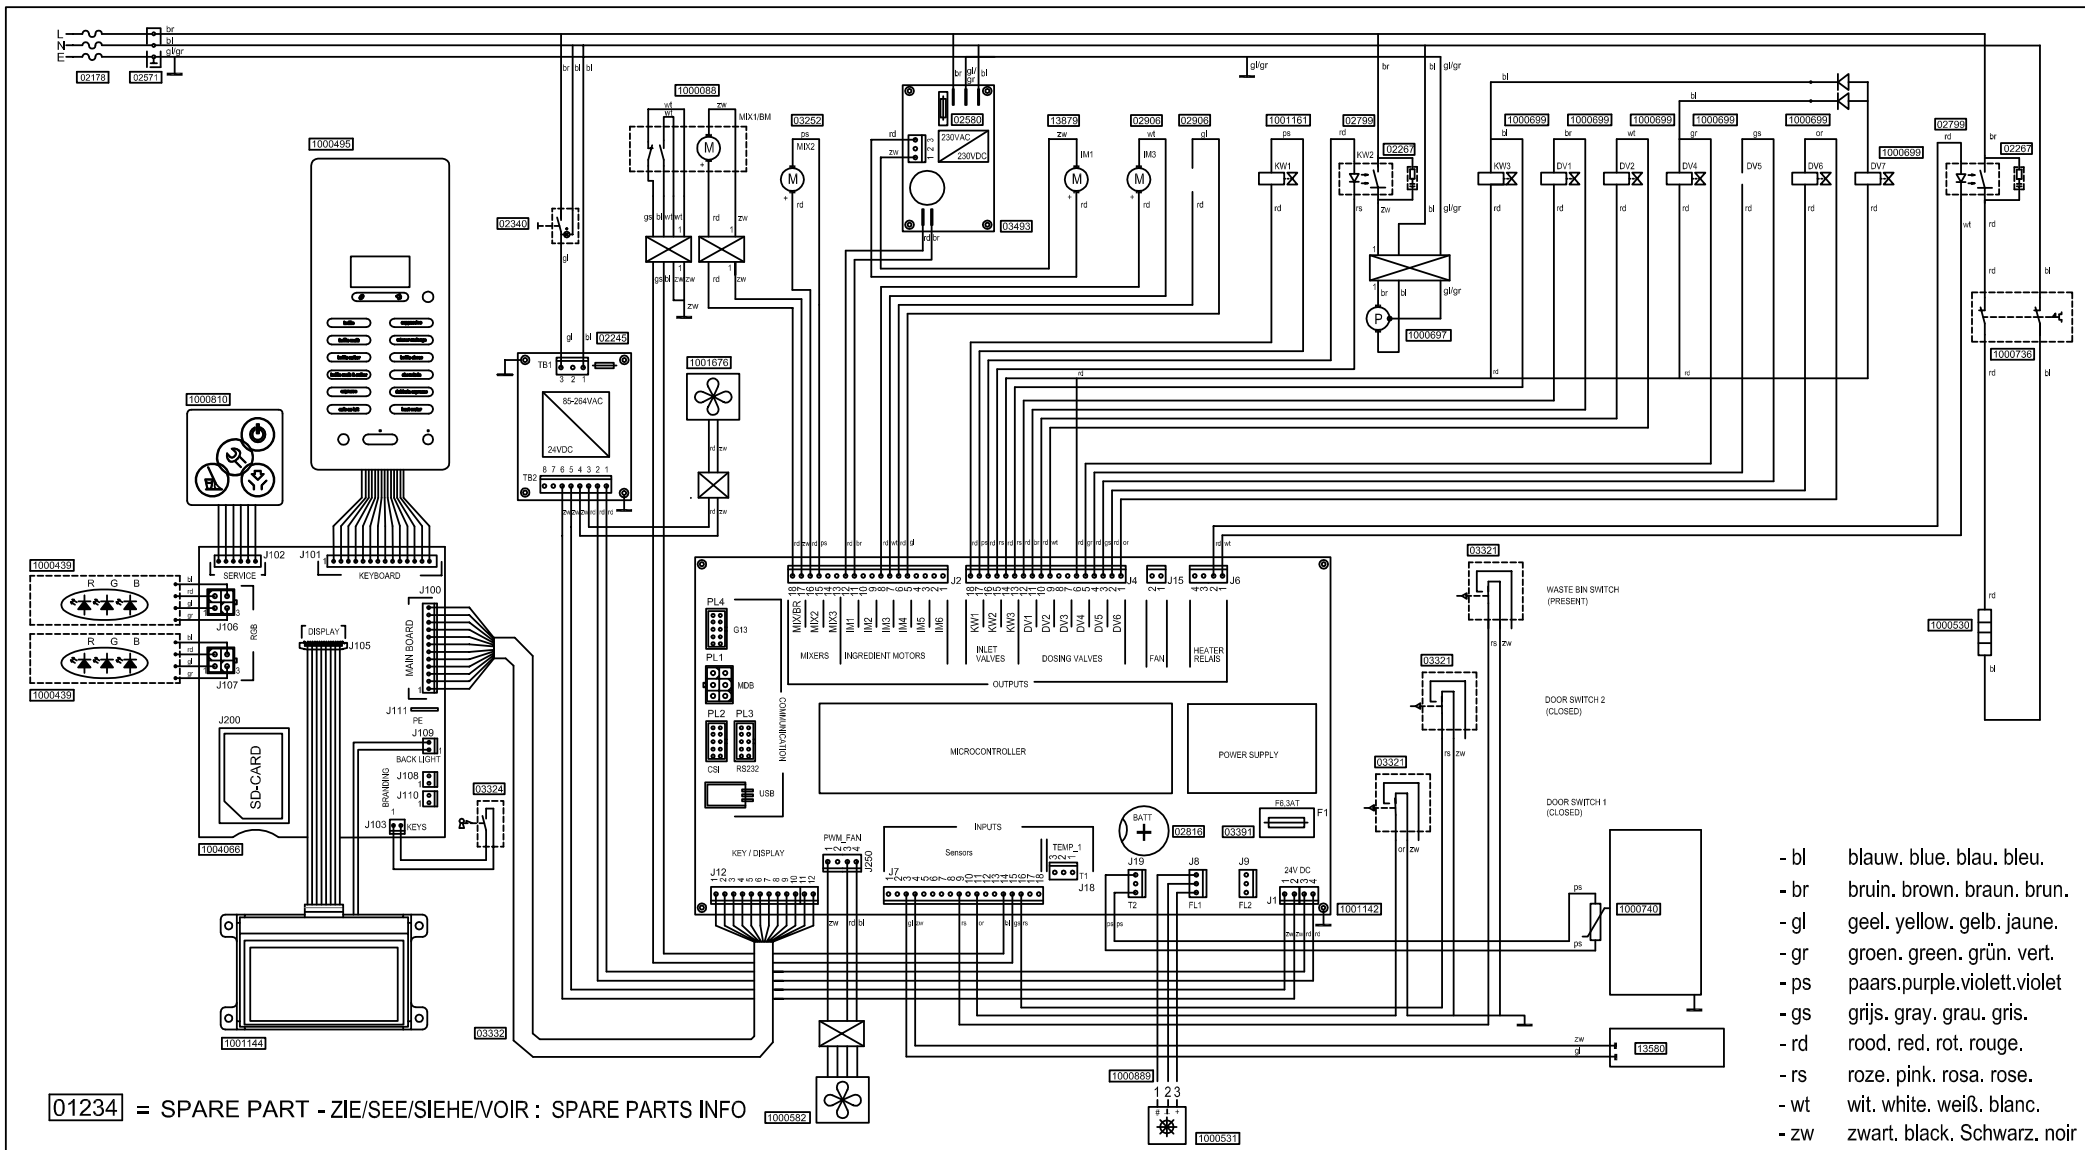

Type : OPTIBEAN 2 H&C	From mach.n.r. : 1V 00001	Page : 1/1	Drawer : J.S.
Artikel : 1001520	Date : 01-2012	Rev. : 1.2	Date : 01-09-2011
Rated voltage: 1N~ 220-240V 50-60Hz 2275W	CIRCUIT DIAGRAM	Animo Premium coffee makers and beverage equipment	Checked :
			Drawing nr. : S1001520