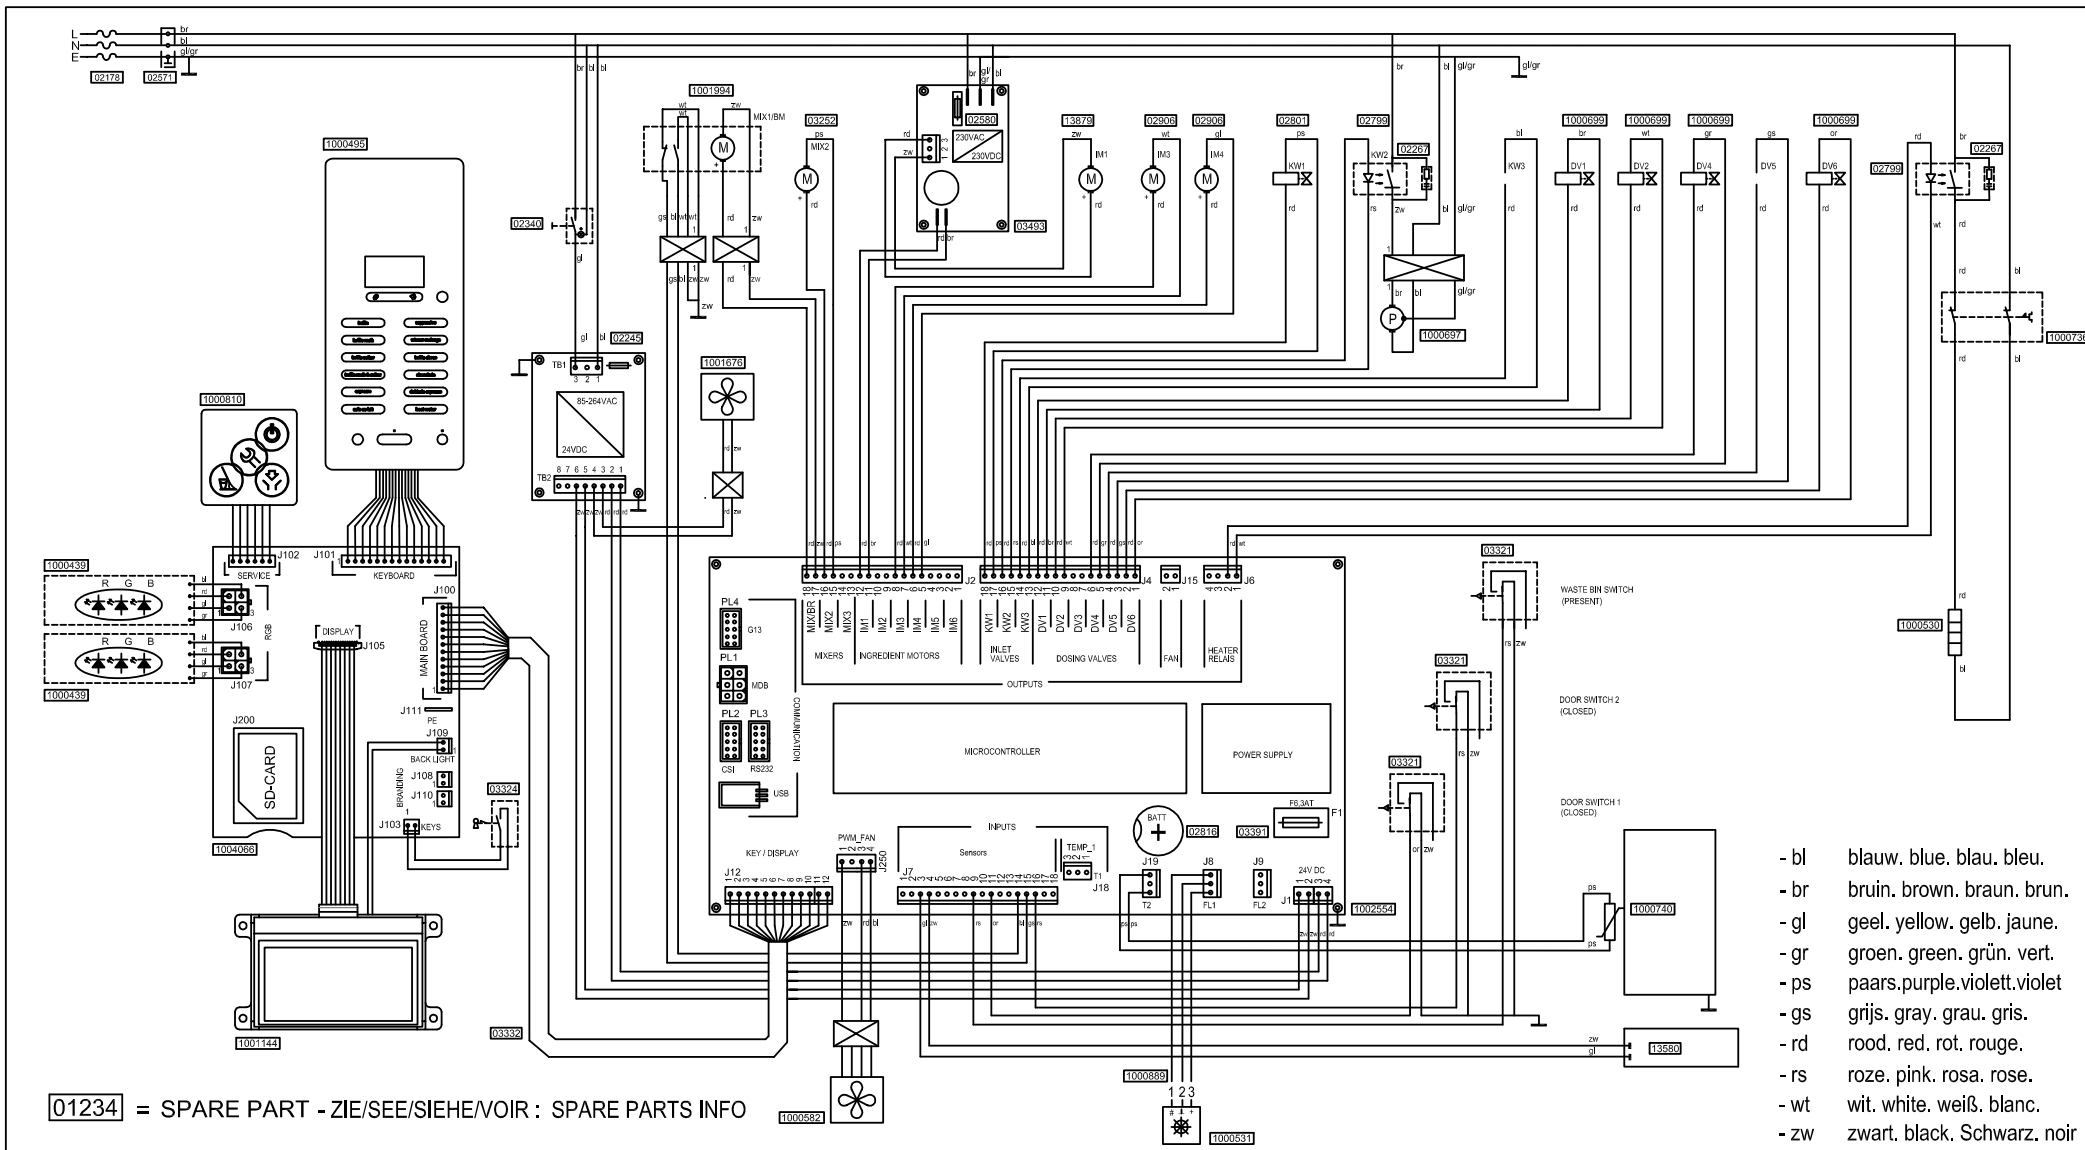

- bl blauw. blue. blau. bleu.
- br bruin. brown. braun. brun.
- gl geel. yellow. gelb. jaune.
- gr groen. green. grün. vert.
- ps paars. purple. violett. violet
- gs grijs. gray. grau. gris.
- rd rood. red. rot. rouge.
- rs roze. pink. rosa. rose.
- wt wit. white. weiß. blanc.
- zw zwart. black. Schwarz. noir

[01234] = SPARE PART - ZIE/SEE/SIEHE/VOIR : SPARE PARTS INFO

Type : OPTIBEAN 3 XL	From mach.nr. : 1W 0001	Page : 1/1	Drawer : JK
Artikel : 1002255	Date : 01-2013	Rev. : 1.1	Date : 04-12-2012
Rated voltage: 1N~ 220-240V 50-60Hz 2275W	CIRCUIT DIAGRAM	Animo Premium coffee makers and beverage equipment	Checked : Drawing nr. : S1002255