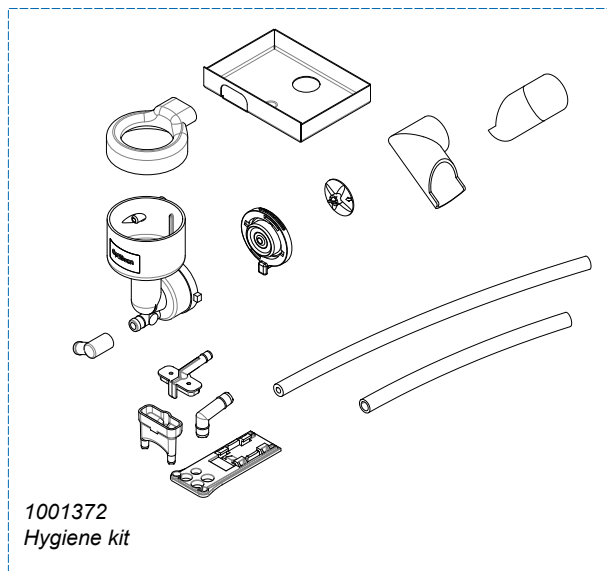

From mach. nr. : 4X 31323
 Date : 09 - 2015

Page : 9 - 12
 Rev : 2

Rated voltage : 1N~ 220-240V 50-60Hz 2275W

Drawer : JK
 Date : 04-12-12

Spare Parts Info

ANIMO

www.animo.eu

Accessories