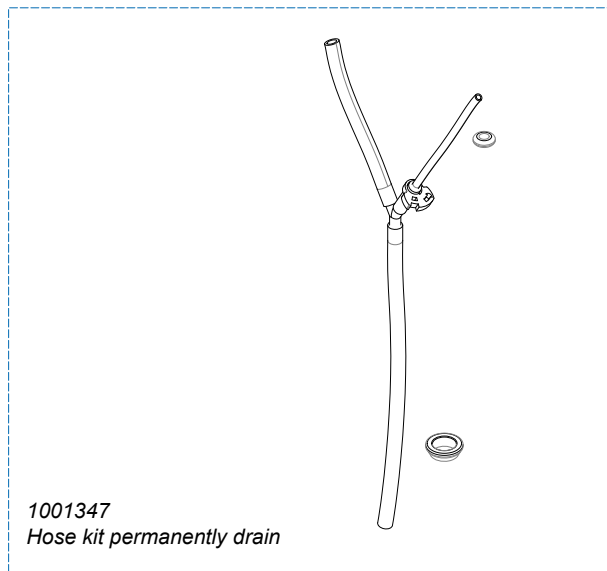

From mach. nr. : 4X 31323
 Date : 09 - 2015

Page : 9 - 12
 Rev : 2

Rated voltage : 1N~ 220-240V 50-60Hz 2275W

Drawer : JK
 Date : 04-12-12

Spare Parts Info

ANIMO

www.animo.eu

Accessories