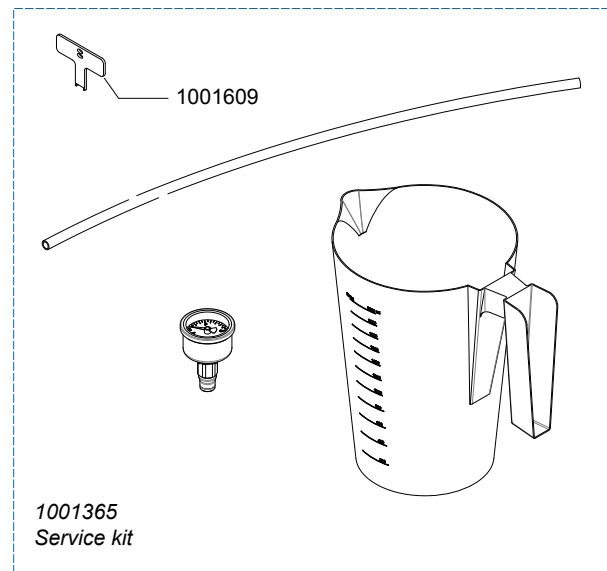

From mach. nr. : 4X 31323
 Date : 09 - 2015

Page : 9 - 12
 Rev : 2

Rated voltage : 1N~ 220-240V 50-60Hz 2275W

Drawer : JK
 Date : 04-12-12

Spare Parts Info

ANIMO

www.animo.eu

Accessories