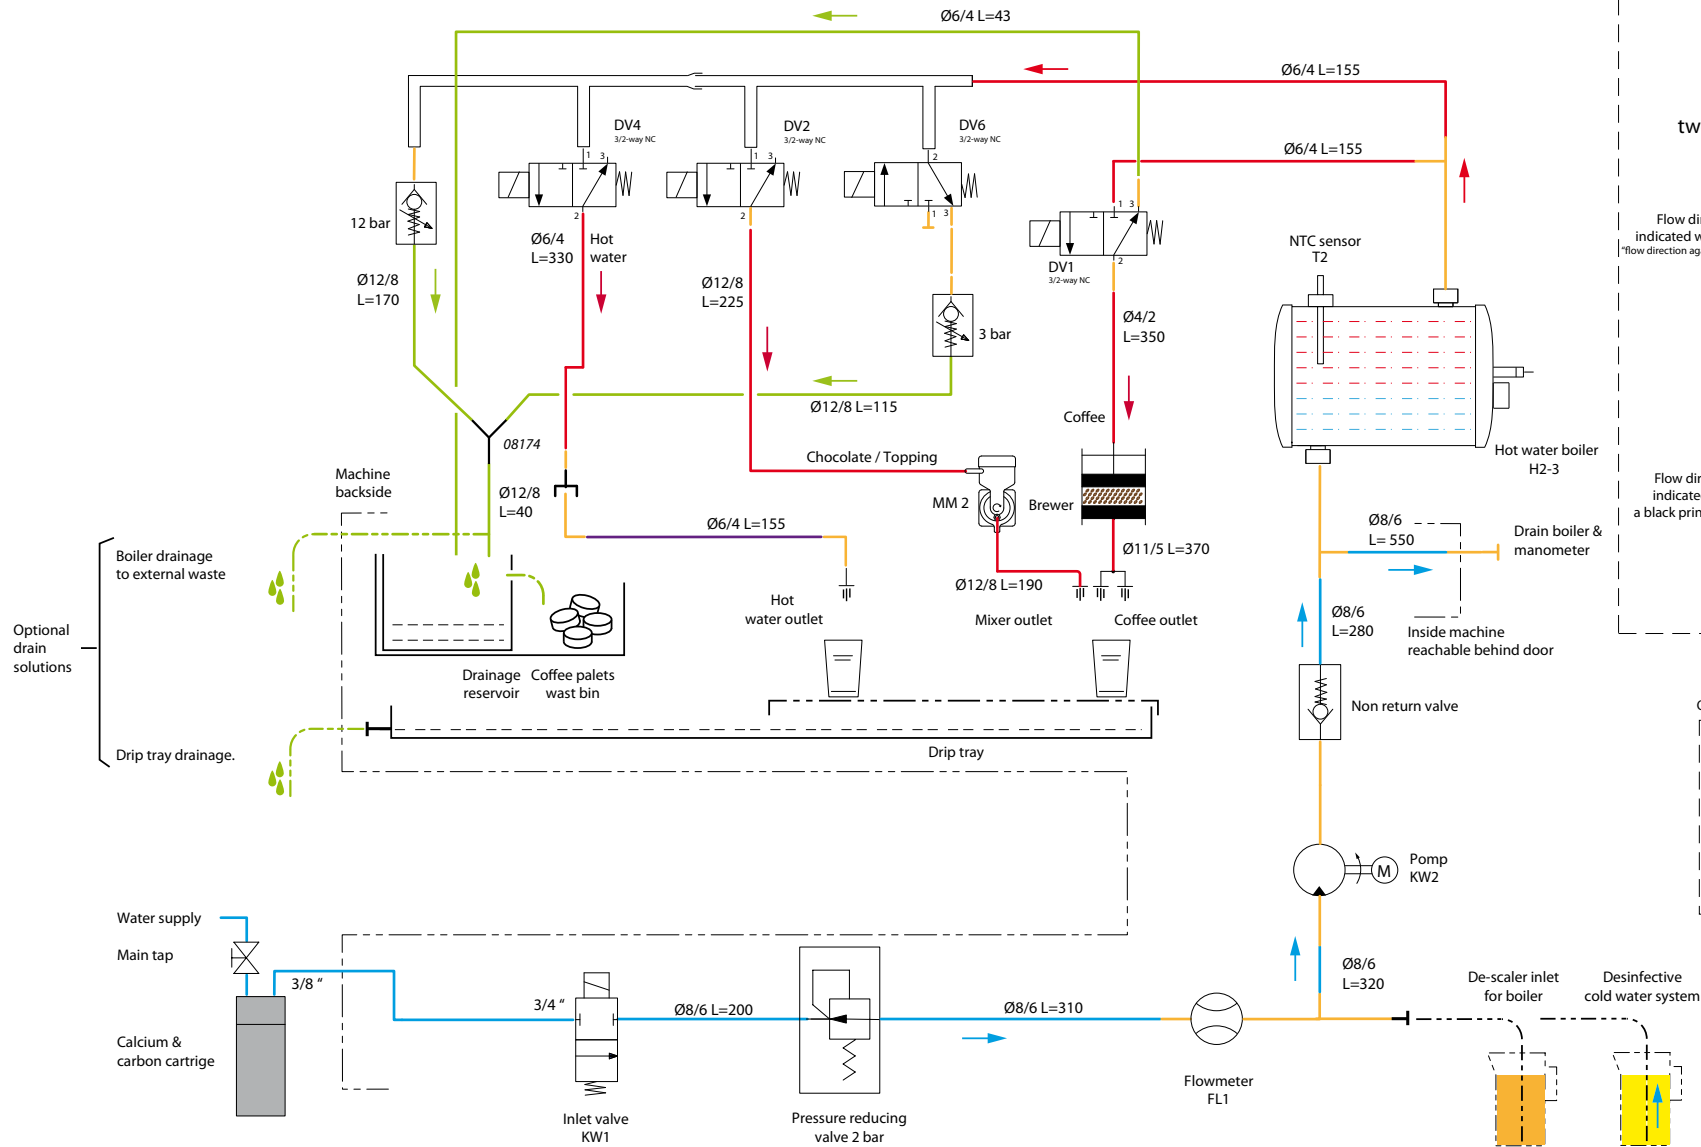

*Recomended Spare Part

Type : OPTIBEAN 3 XL
 Articulenumber : 1002255

From mach. nr. : 4X 31323
 Date : 09 - 2015

Page : 10 - 12
 Rev : 2

Rated voltage : 1N~ 220-240V 50-60Hz 2275W

Drawer : JK
 Date : 04-12-12

Spare Parts Info

ANIMO
 www.animo.eu

- OptiBean Service kit: 1001365
- Manometer 0...16bar
 - Water measuring cup 2L
 - PTFE tube Ø 8mm for draining boiler & filling descaler

Watermanagement OptiBean
 - incl. option boiler drain solution
 - incl. descaling solution boiler & valves
 - incl. disinfection solution optional cold water system