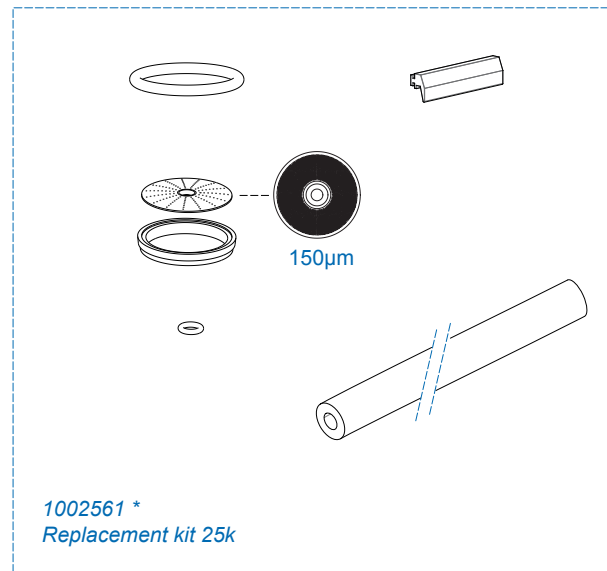

From mach. nr. : 4X 31323
 Date : 09 - 2015

Page : 9 - 12
 Rev : 2

Rated voltage : 1N~ 220-240V 50-60Hz 2275W

Drawer : JK
 Date : 04-12-12

Spare Parts Info

ANIMO

www.animo.eu

Accessories