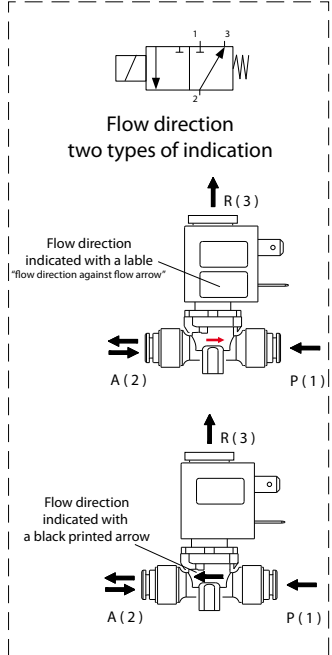

Page : 10 - 12  
 Rev : 2

Rated voltage : 1N~ 220-240V 50-60Hz 2275W

Drawer : JK  
 Date : 04-12-12

Spare Parts Info

**ANIMO**

www.animo.eu

- OptiBean Service kit: 1001365
- Manometer 0...16bar
  - Water measuring cup 2L
  - PTFE tube Ø 8mm for draining boiler & filling descaler