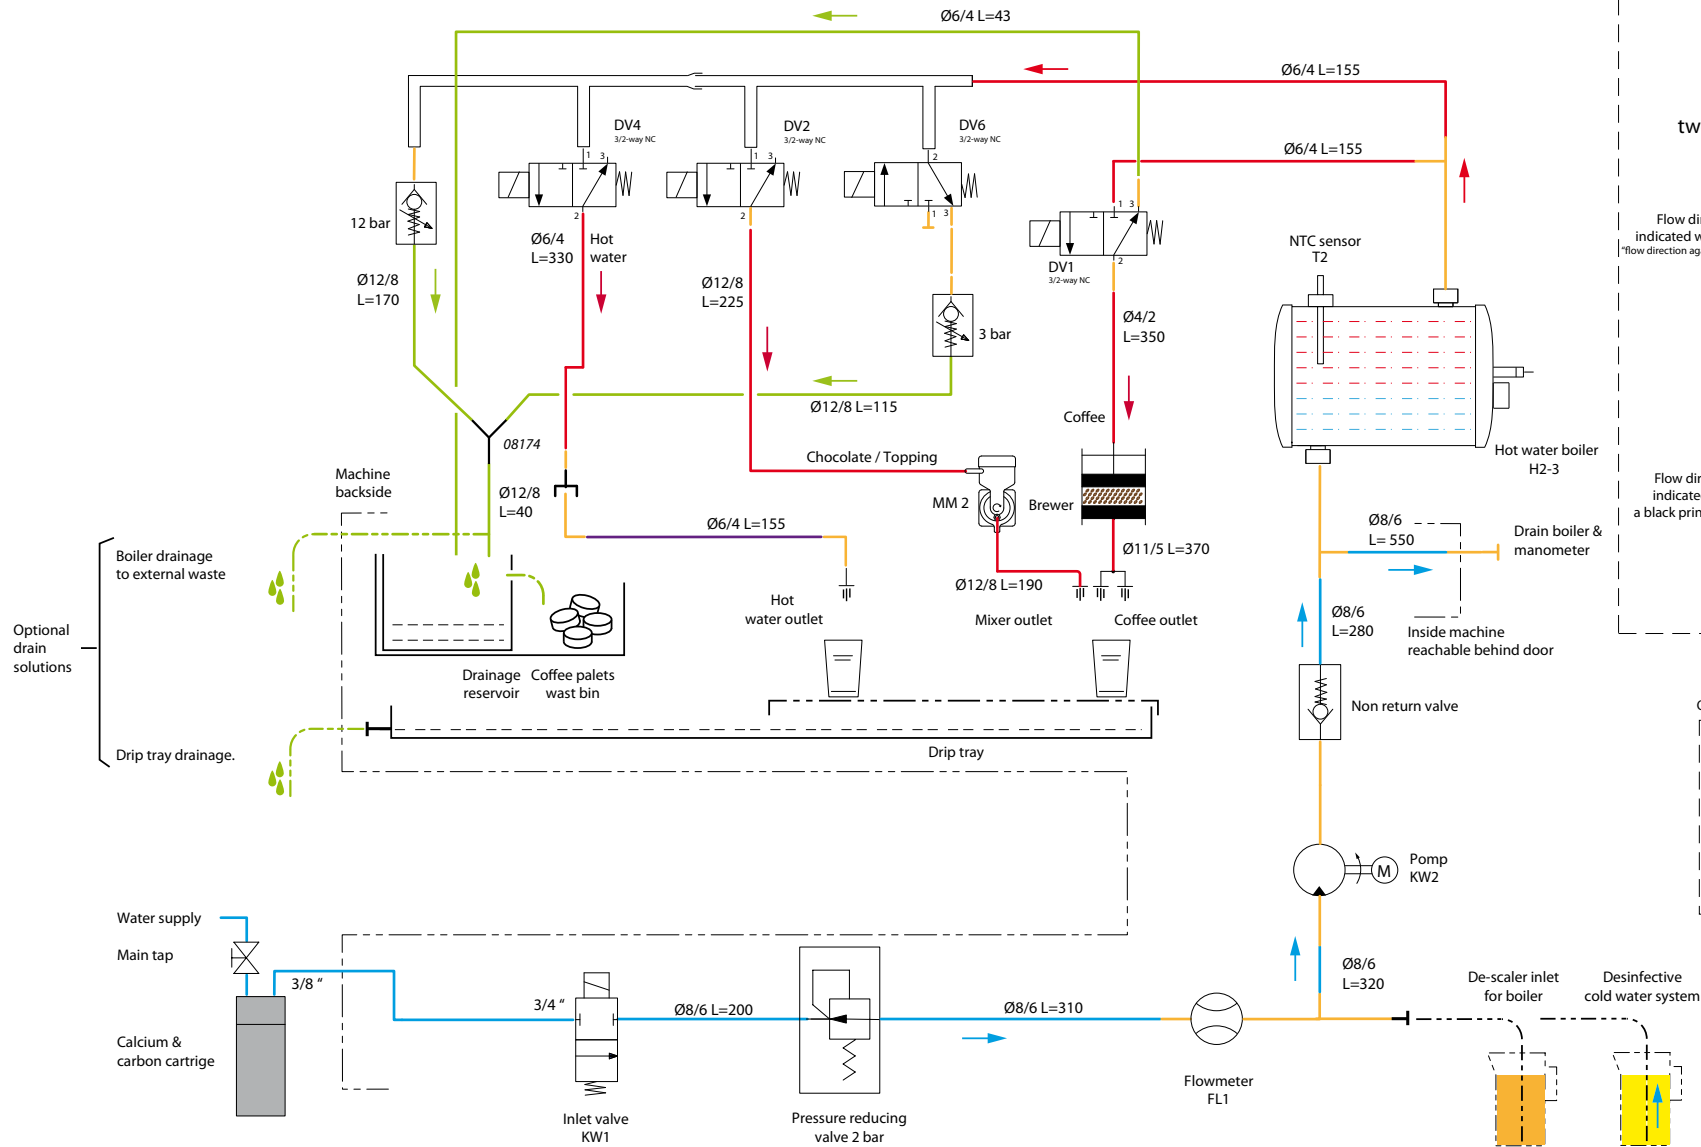

Page : 10 - 12  
 Rev : 2

Rated voltage : 1N~ 220-240V 50-60Hz 2275W

Drawer : JK  
 Date : 04-12-12

Spare Parts Info

**ANIMO**

www.animo.eu

- OptiBean Service kit: 1001365
- Manometer 0...16bar
  - Water measuring cup 2L
  - PTFE tube Ø 8mm for draining boiler & filling descaler

Watermanagement OptiBean  
 - incl. option boiler drain solution  
 - incl. descaling solution boiler & valves  
 - incl. disinfection solution optional cold water system

	PROJECTIE	GETEKEND: MT	REV. 4.0 15-09-2015
		GECONTROLEERD:	Changed length of hose in door
		DATUM: 17-09-2010	
<b>WATERMANAGEMENT OPTIBEAN</b>			BLAD 1 van 1
			<b>TR0496</b>
			<b>A3</b>