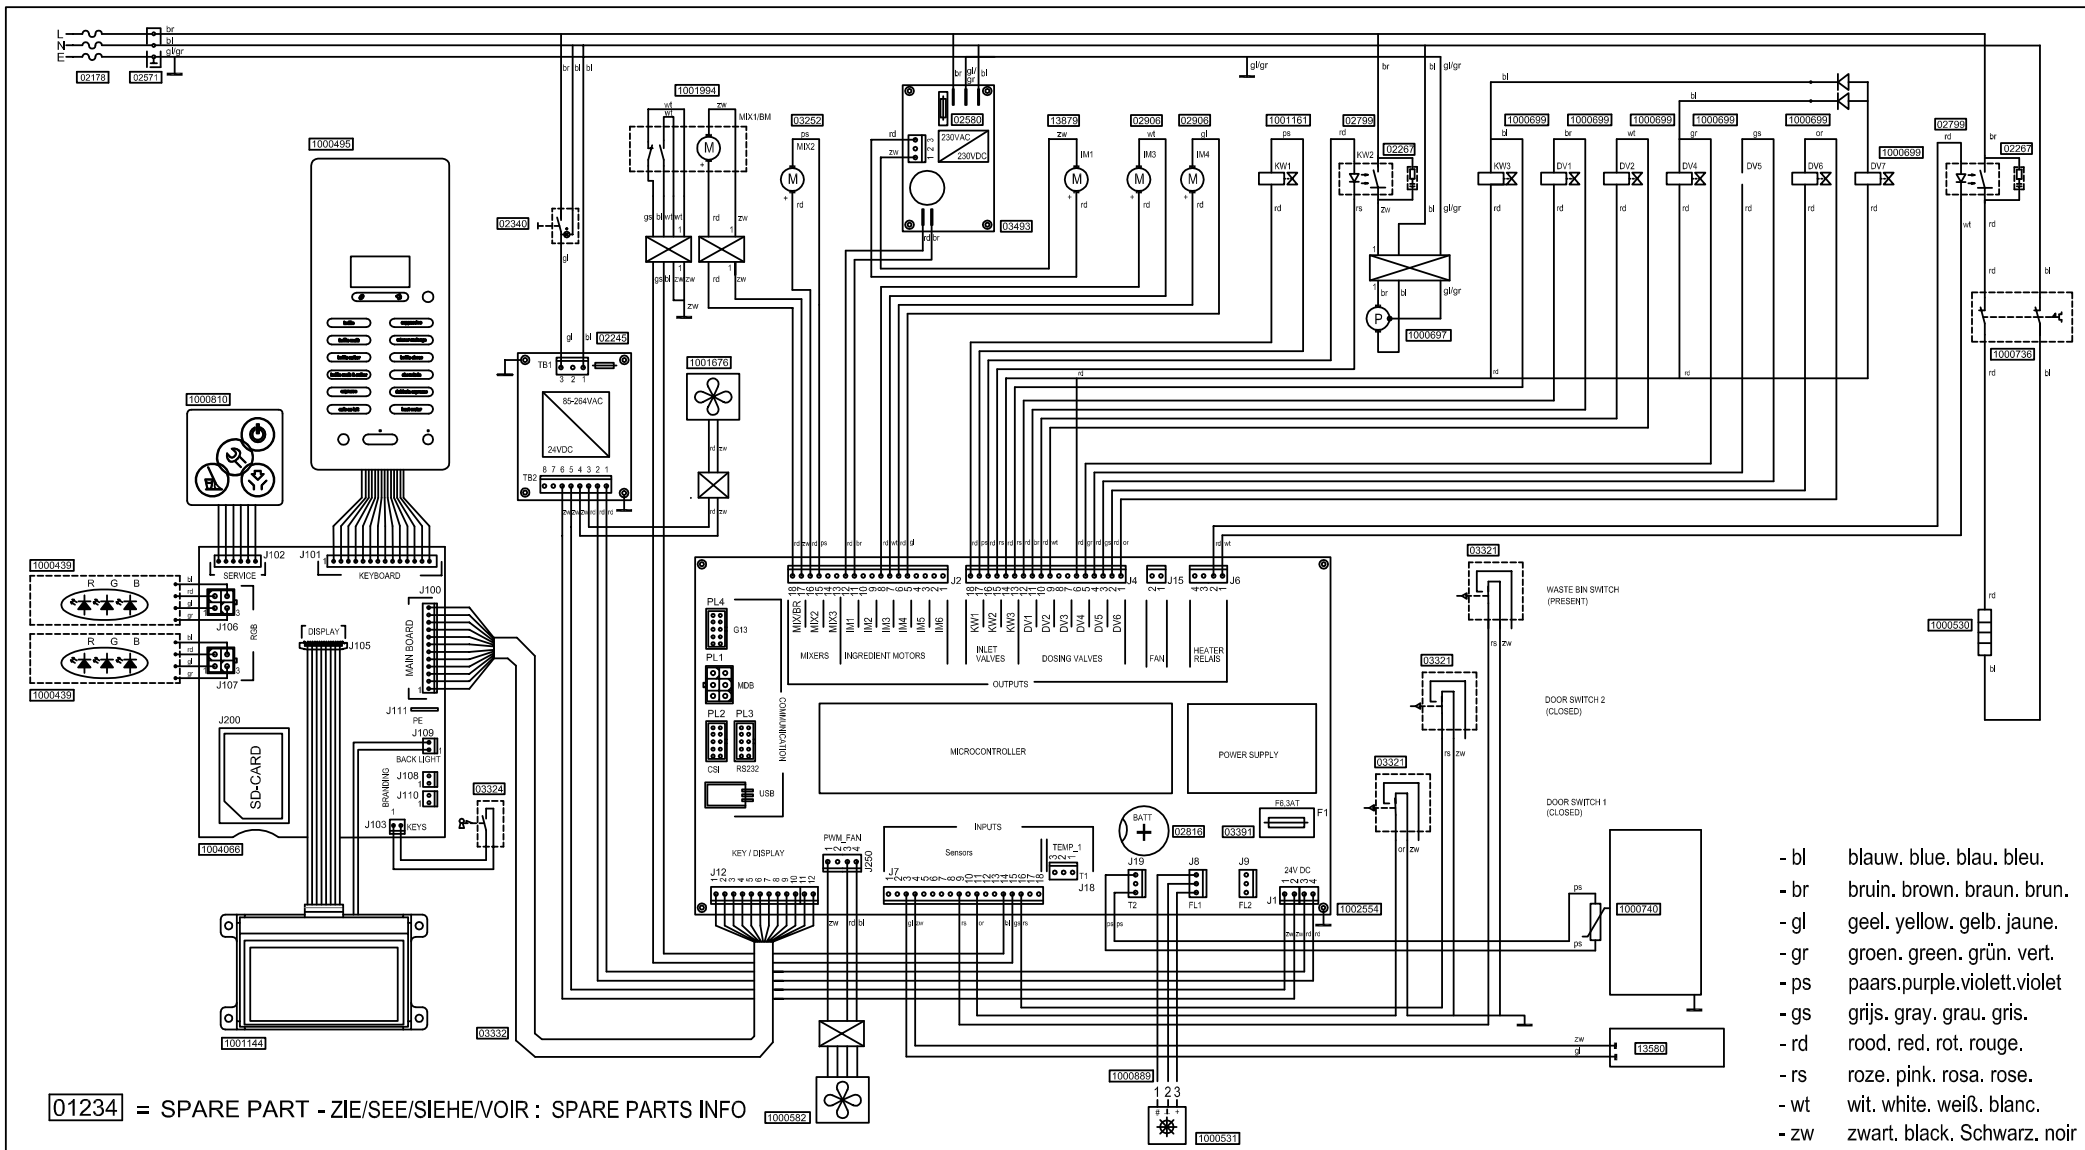

Page : 10 - 12  
 Rev : 2

Rated voltage : 1N~ 220-240V 50-60Hz 2275W

Drawer : JK  
 Date : 04-12-12

Spare Parts Info

**ANIMO**

www.animo.eu

- OptiBean Service kit: 1001365
- Manometer 0...16bar
  - Water measuring cup 2L
  - PTFE tube Ø 8mm for draining boiler & filling descaler

Watermanagement OptiBean  
 - incl. option boiler drain solution  
 - incl. descaling solution boiler & valves  
 - incl. disinfection solution optional cold water system

	PROJECTIE	GETEKEND: MT	REV. 4.0 15-09-2015
		GECONTROLEERD:	Changed length of hose in door
		DATUM: 17-09-2010	
<b>WATERMANAGEMENT OPTIBEAN</b>			BLAD 1 van 1
			<b>TR0496</b>
			<b>A3</b>