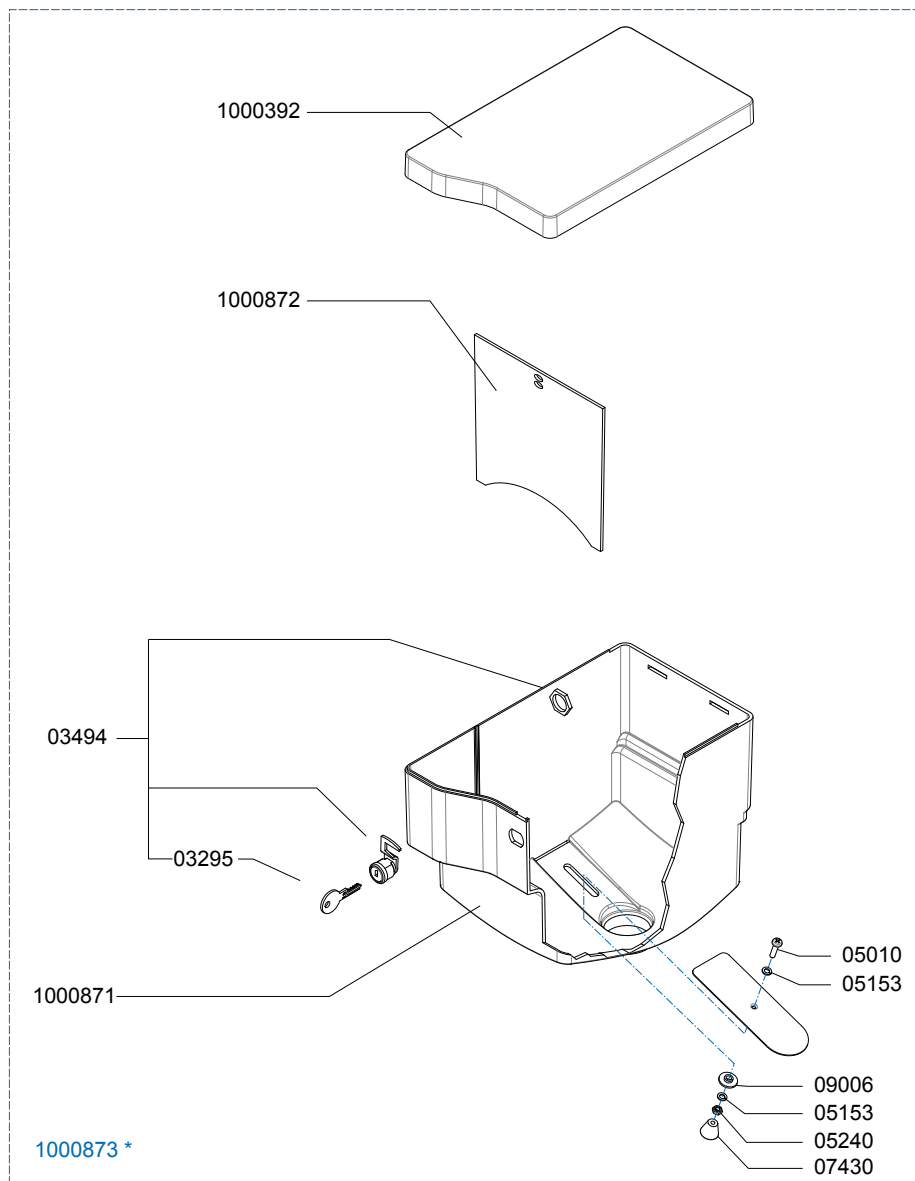

Rated voltage : 1N~ 220-240V 50-60Hz 2275W

Drawer : RLF  
 Date : 10-04-11

Spare Parts Info

**ANIMO**

www.animo.eu

\*Recomended Spare Part

Type : OPTIBEAN 3  
 Articulenumber : 1000622

From mach. nr. : 4X 31323  
 Date : 09 - 2015