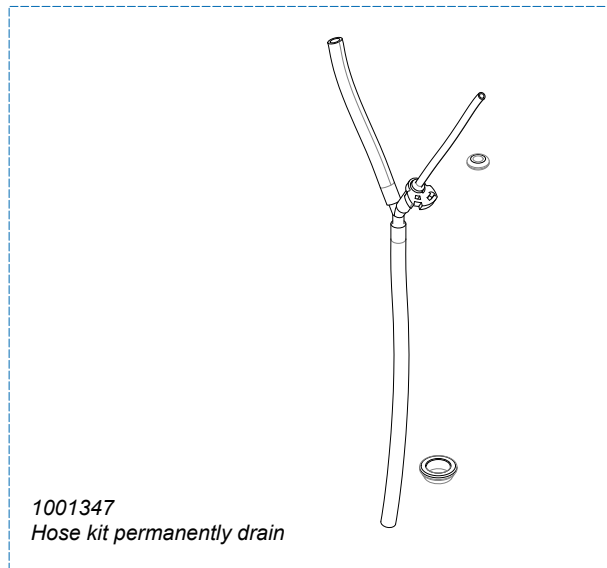

Page : 9 - 12  
 Rev : 3

Rated voltage : 1N~ 220-240V 50-60Hz 2275W

Drawer : RLF  
 Date : 10-04-11

Spare Parts Info

**ANIMO**

www.animo.eu

Accessories

\*Recomended Spare Part