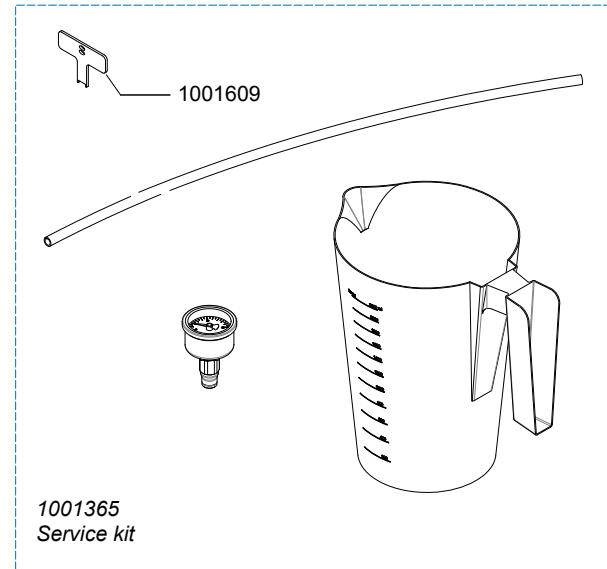

Page : 9 - 12  
 Rev : 3

Rated voltage : 1N~ 220-240V 50-60Hz 2275W

Drawer : RLF  
 Date : 10-04-11

Spare Parts Info

**ANIMO**

www.animo.eu

Accessories

\*Recomended Spare Part