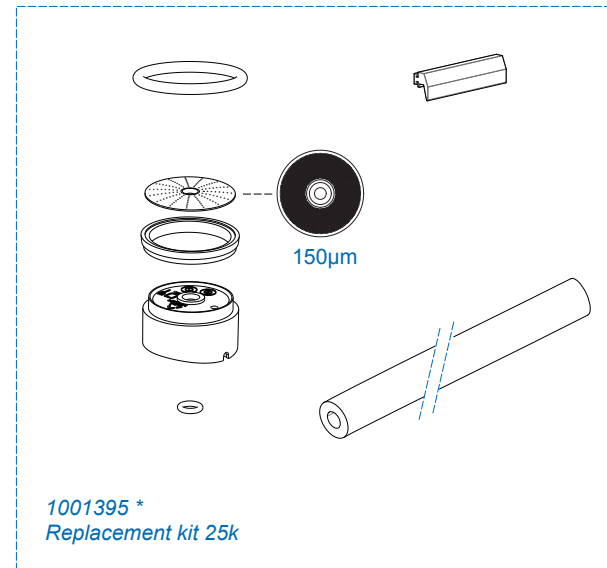

Page : 9 - 12  
 Rev : 3

Rated voltage : 1N~ 220-240V 50-60Hz 2275W

Drawer : RLF  
 Date : 10-04-11

Spare Parts Info

**ANIMO**

www.animo.eu

Accessories

\*Recomended Spare Part