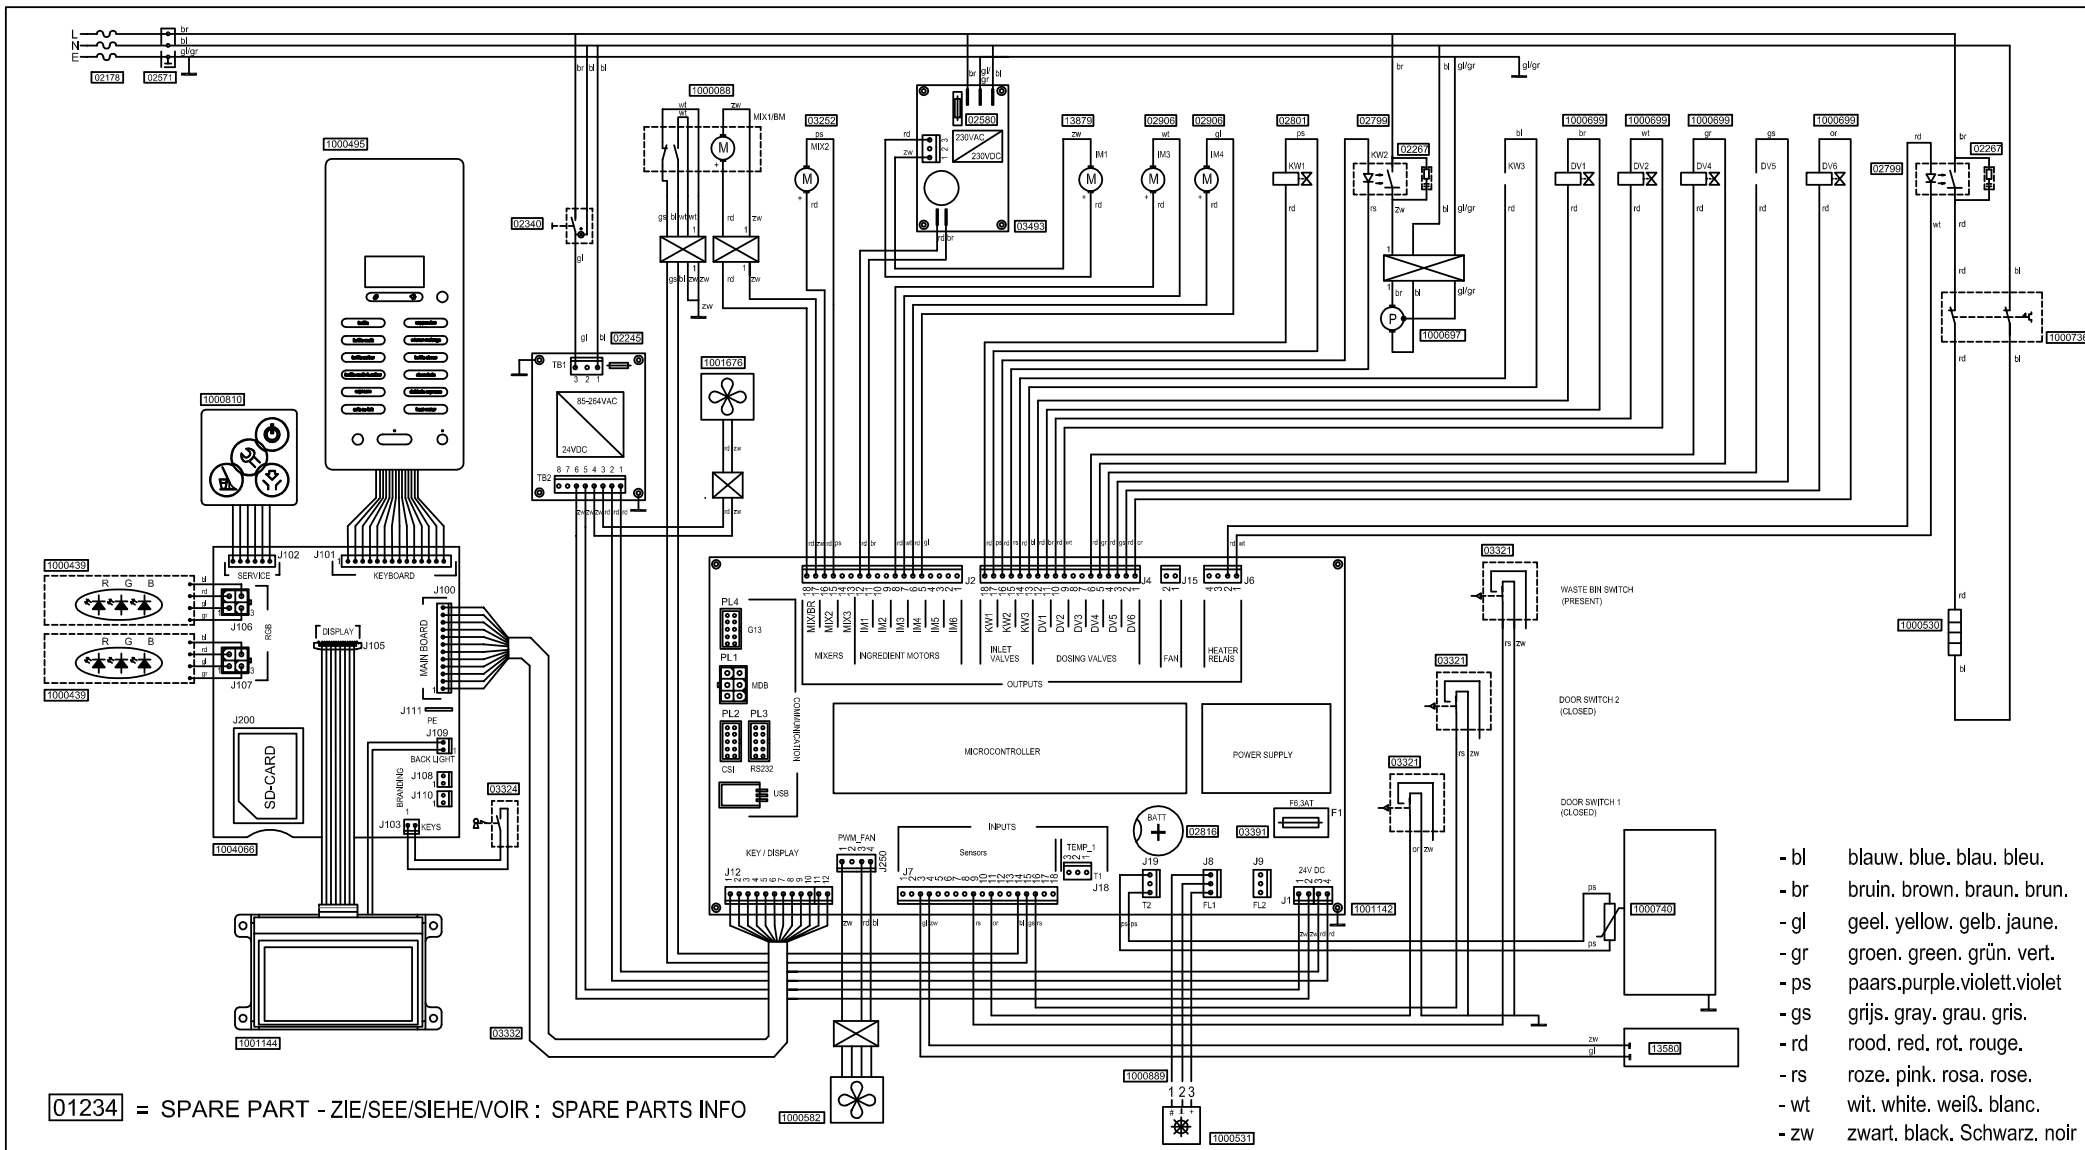

- bl blauw. blue. blau. bleu.
- br bruin. brown. braun. brun.
- gl geel. yellow. gelb. jaune.
- gr groen. green. grün. vert.
- ps paars. purple. violett. violet
- gs grijs. gray. grau. gris.
- rd rood. red. rot. rouge.
- rs roze. pink. rosa. rose.
- wt wit. white. weiß. blanc.
- zw zwart. black. Schwarz. noir

Type : OPTIBEAN 3	From mach.nr. : 1V 00001	Page : 1/1	Drawer : J.S.
Artikel : 1000622	Date : 01-2012	Rev. : 1.2	Date : 01-04-2011
Rated voltage: 1N~ 220-240V 50-60Hz 2275W	CIRCUIT DIAGRAM	Animo Premium coffee makers and beverage equipment	Checked : Drawing nr. : S1000622