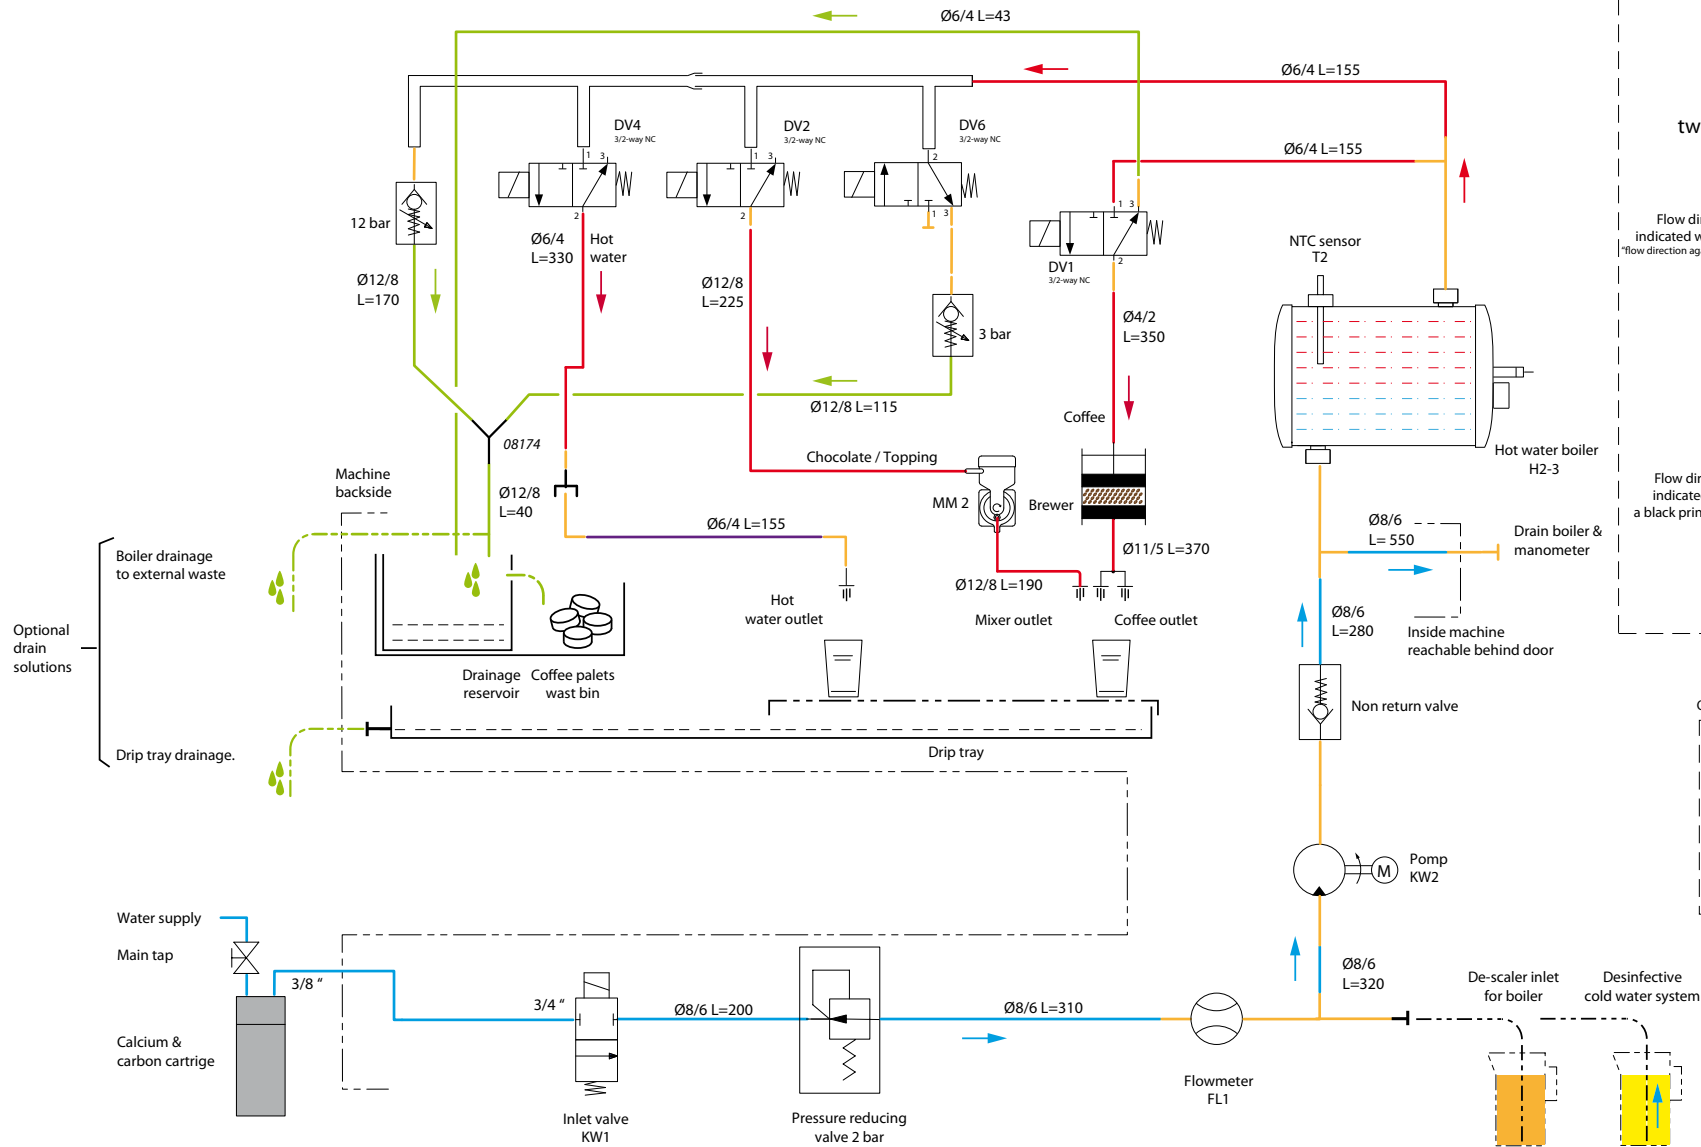

Type : OPTIBEAN 3  
Articlenumber : 1000622

From mach. nr. : 4X 31323  
Date : 09 - 2015

Page : 10 - 12  
Rev : 3

Rated voltage : 1N~ 220-240V 50-60Hz 2275W

Drawer : RLF  
Date : 10-04-11

Spare Parts Info

**ANIMO**

www.animo.eu

- OptiBean Service kit: 1001365
- Manometer 0...16bar
  - Water measuring cup 2L
  - PTFE tube Ø 8mm for draining boiler & filling descaler

Watermanagement OptiBean  
 - incl. option boiler drain solution  
 - incl. descaling solution boiler & valves  
 - incl. disinfection solution optional cold water system