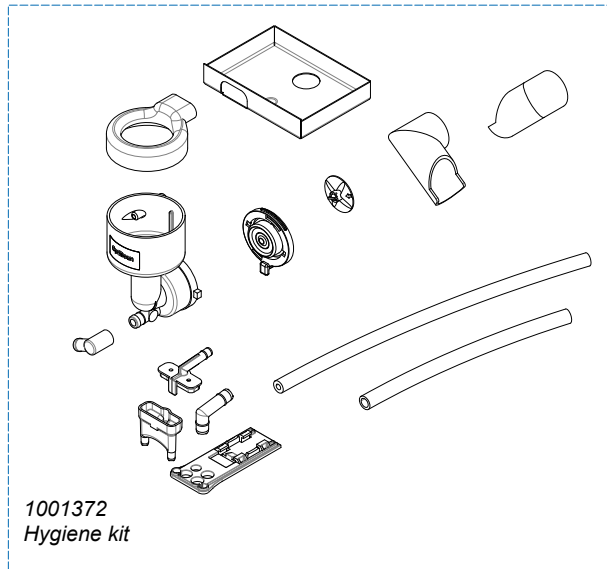

Page : 9 - 12  
 Rev : 3

Rated voltage : 1N~ 220-240V 50-60Hz 2275W

Drawer : RLF  
 Date : 10-04-11

Spare Parts Info

**ANIMO**

www.animo.eu

Accessories

\*Recomended Spare Part