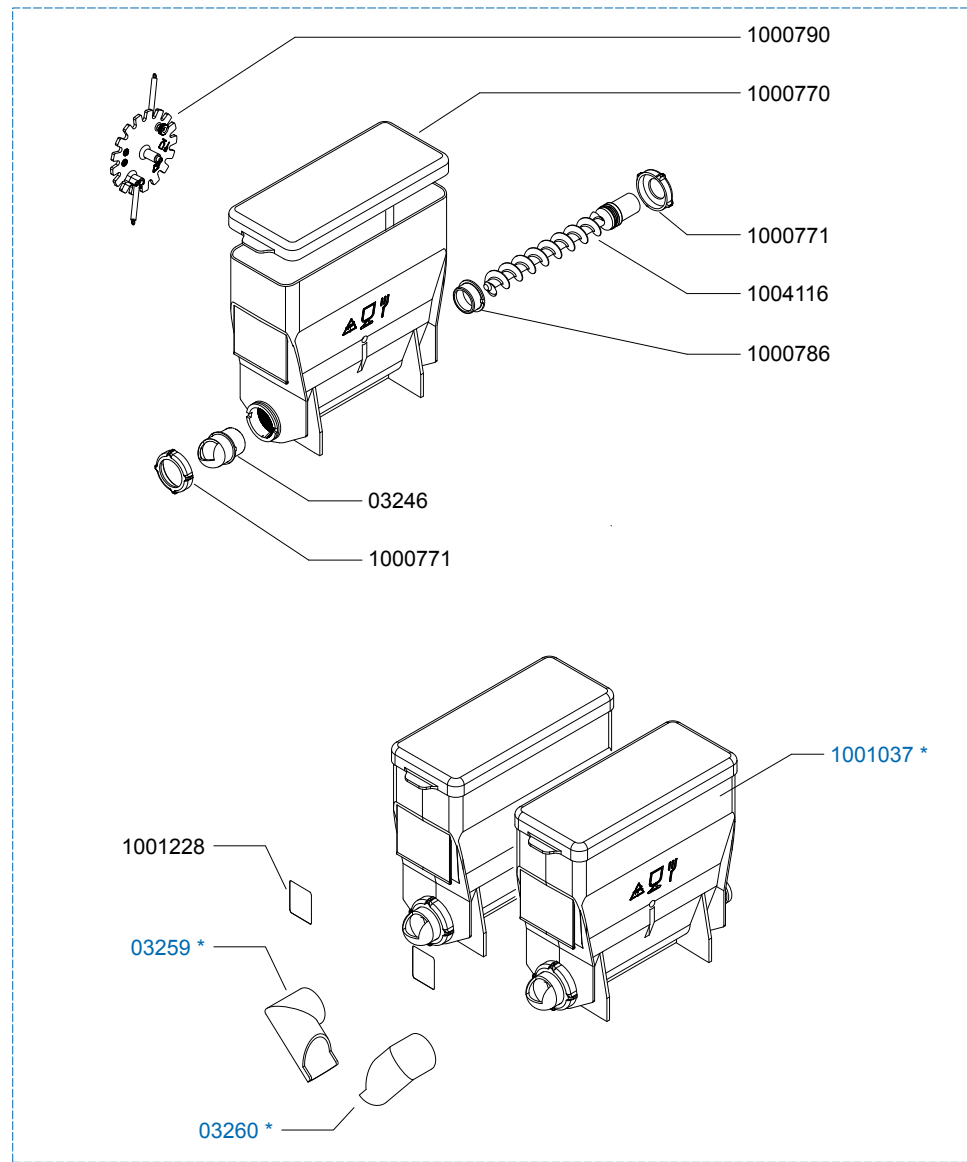

*Recomended Spare Part

Type : OPTIBEAN 3
Articulenumber : 1000622

From mach. nr. : 4X 31323
Date : 09 - 2015

Page : 8 - 12
Rev : 3

Rated voltage : 1N~ 220-240V 50-60Hz 2275W

Drawer : RLF
Date : 10-04-11

Spare Parts Info

ANIMO

www.animo.eu