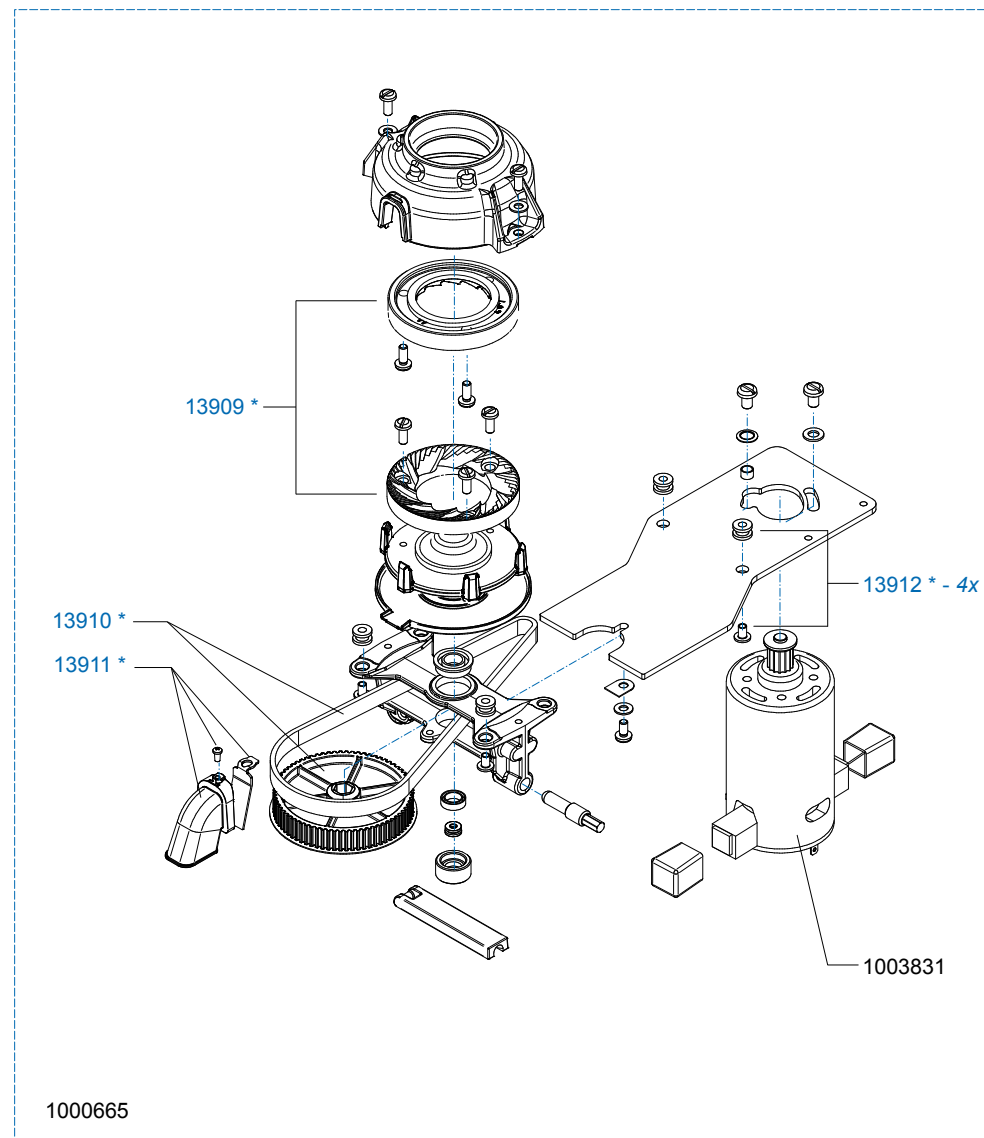

Rated voltage : 1N~ 220-240V 50-60Hz 2275W

Drawer : RLF  
 Date : 10-04-11

Spare Parts Info

**ANIMO**

www.animo.eu

\*Recomended Spare Part

Type : OPTIBEAN 3  
 Articulenumber : 1000622

From mach. nr. : 4X 31323  
 Date : 09 - 2015