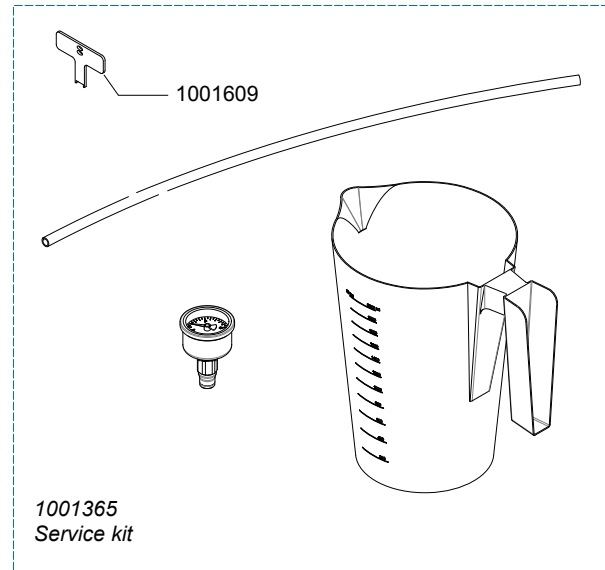

From mach. nr. : 4X 31323
 Date : 09 - 2015

Page : 9 - 12
 Rev : 3

Rated voltage : 1N~ 220-240V 50-60Hz 2275W

Drawer : RLF
 Date : 06-07-11

Spare Parts Info

ANIMO

www.animo.eu

Accessories