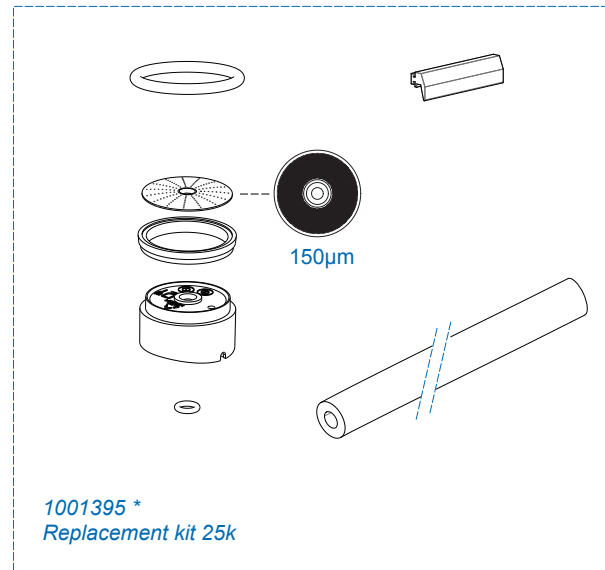

From mach. nr. : 4X 31323
 Date : 09 - 2015

Page : 9 - 12
 Rev : 3

Rated voltage : 1N~ 220-240V 50-60Hz 2275W

Drawer : RLF
 Date : 06-07-11

Spare Parts Info

ANIMO

www.animo.eu

Accessories