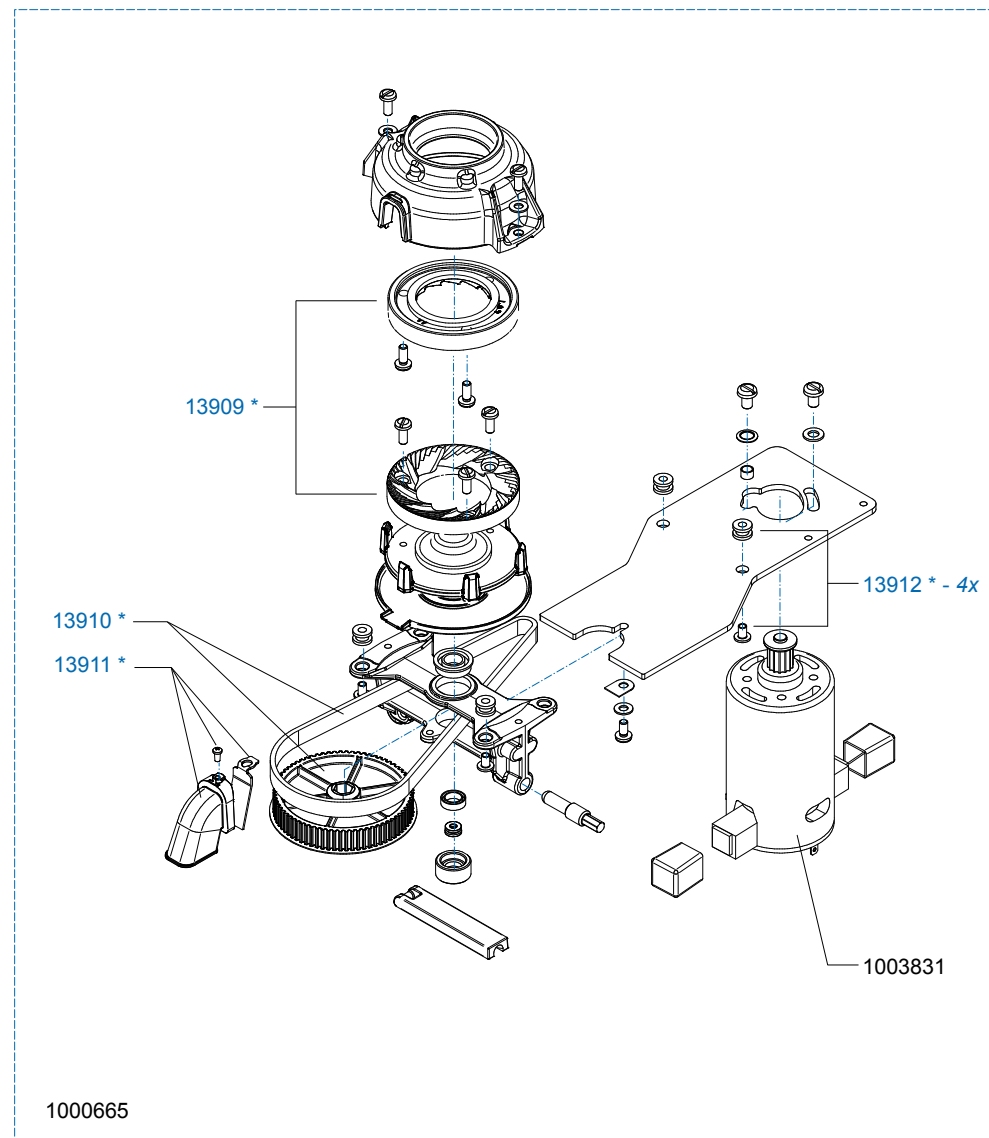

Page : 8 - 12
 Rev : 3

Rated voltage : 1N~ 220-240V 50-60Hz 2275W

Drawer : RLF
 Date : 06-07-11

Spare Parts Info

ANIMO

www.animo.eu

*Recomended Spare Part

Type : OPTIBEAN 3 H&C
 Articulenumber : 1001522