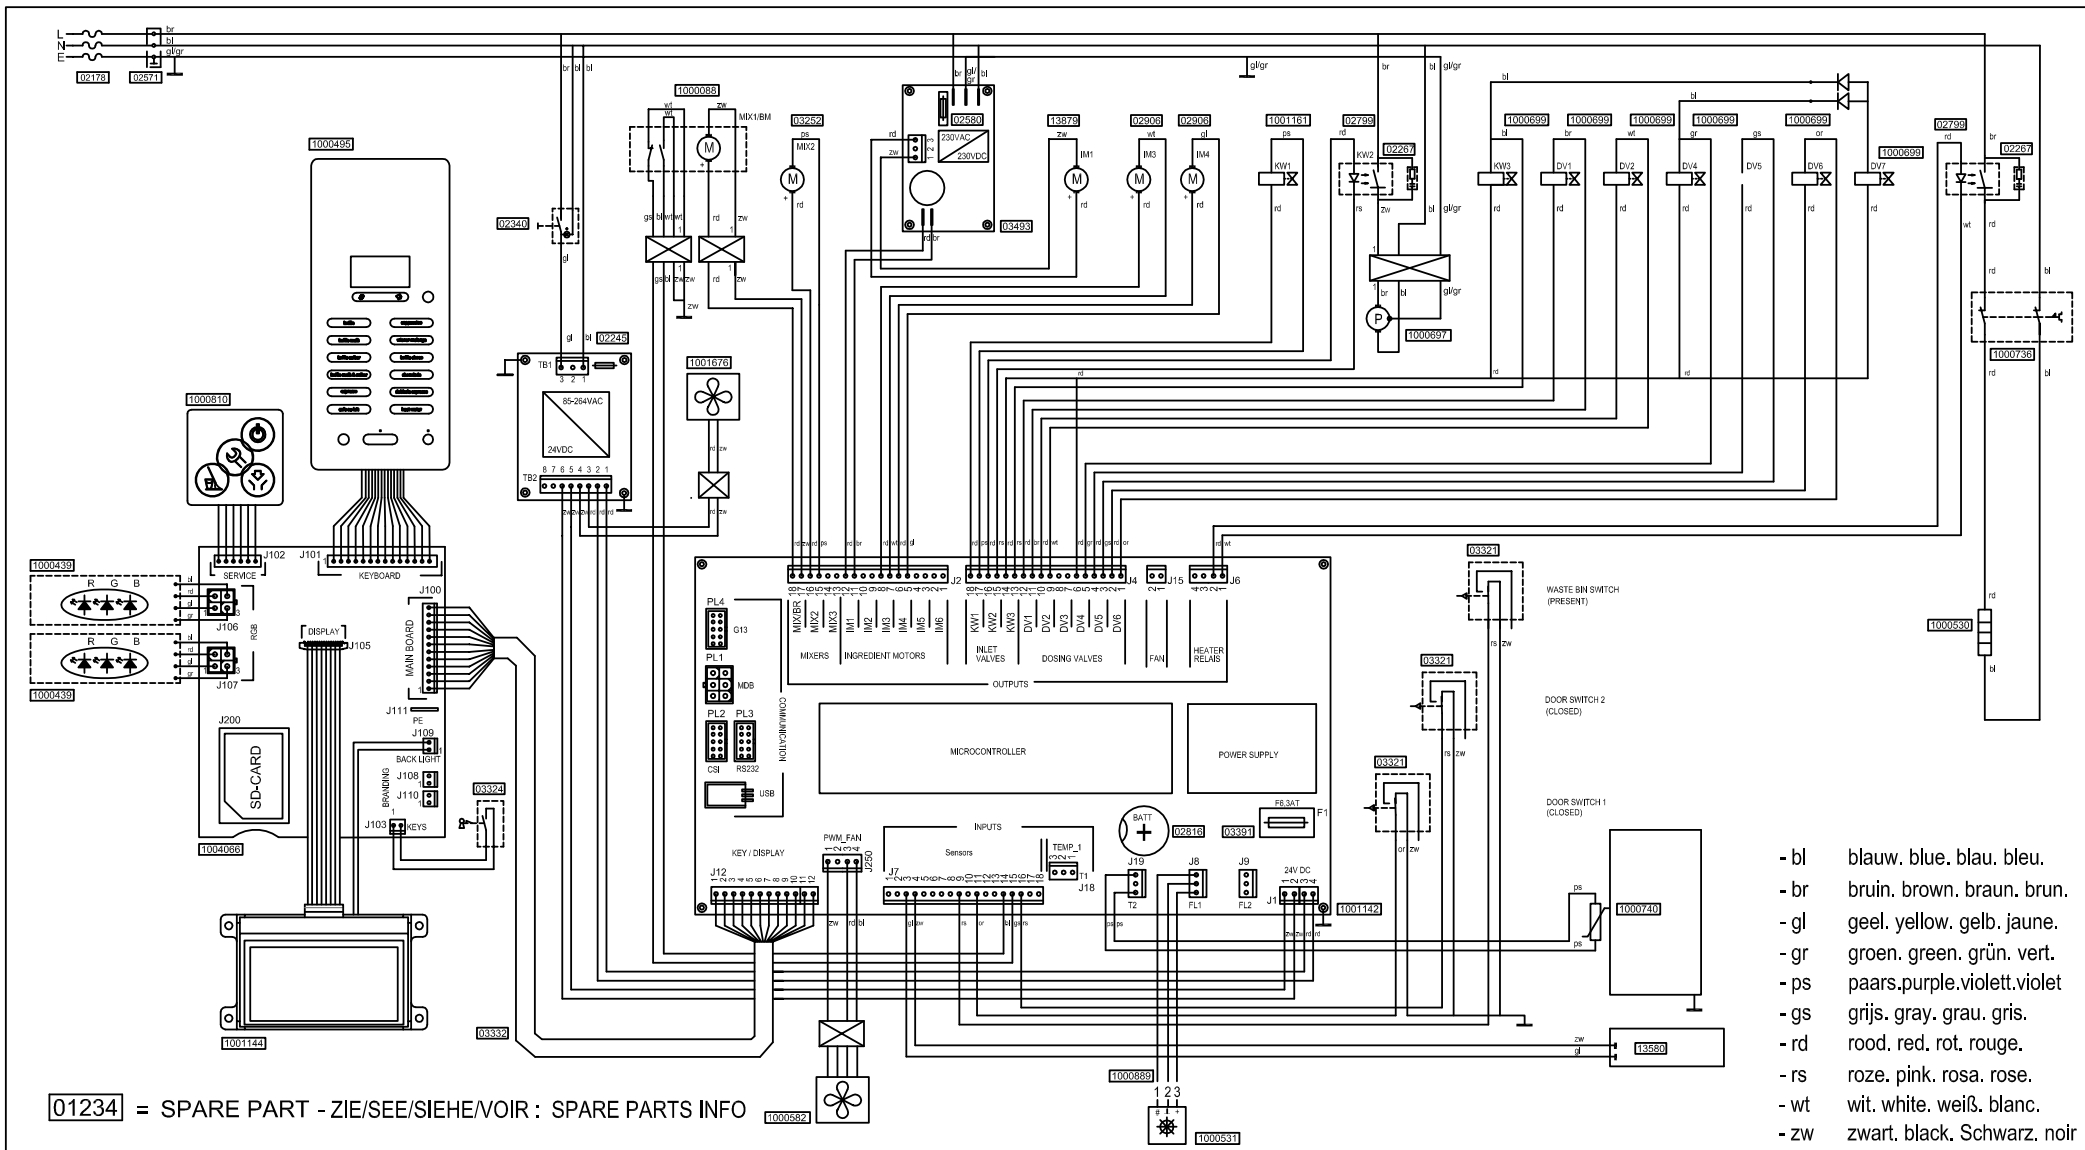

- bl blauw. blue. blau. bleu.
- br bruin. brown. braun. brun.
- gl geel. yellow. gelb. jaune.
- gr groen. green. grün. vert.
- ps paars. purple. violett. violet
- gs grijs. gray. grau. gris.
- rd rood. red. rot. rouge.
- rs roze. pink. rosa. rose.
- wt wit. white. weiß. blanc.
- zw zwart. black. Schwarz. noir

[01234] = SPARE PART - ZIE/SEE/SIEHE/VOIR : SPARE PARTS INFO

Type : OPTIBEAN 3 H&C	From mach.nr. : 1V 00001	Page : 1/1	Drawer : J.S.
Artikel : 1001522	Date : 01-2012	Rev. : 1.2	Date : 01-09-2011
Rated voltage: 1N~ 220-240V 50-60Hz 2275W	CIRCUIT DIAGRAM	Animo Premium coffee makers and beverage equipment	Checked : Drawing nr. : S1001522