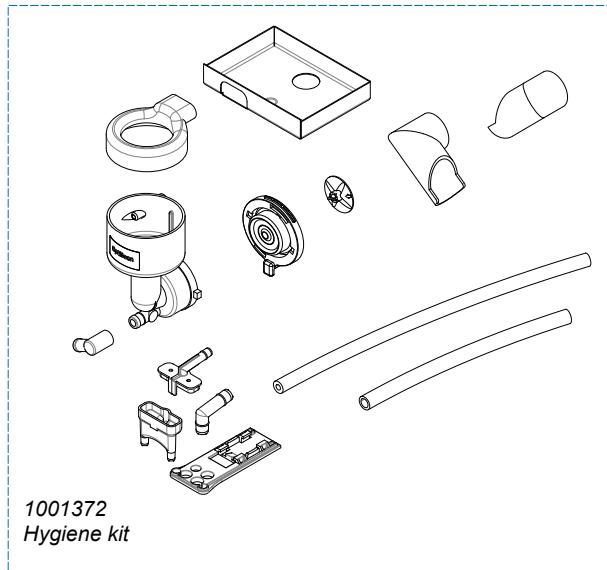

From mach. nr. : 4X 31323
 Date : 09 - 2015

Page : 9 - 12
 Rev : 3

Rated voltage : 1N~ 220-240V 50-60Hz 2275W

Drawer : RLF
 Date : 06-07-11

Spare Parts Info

ANIMO

www.animo.eu

Accessories