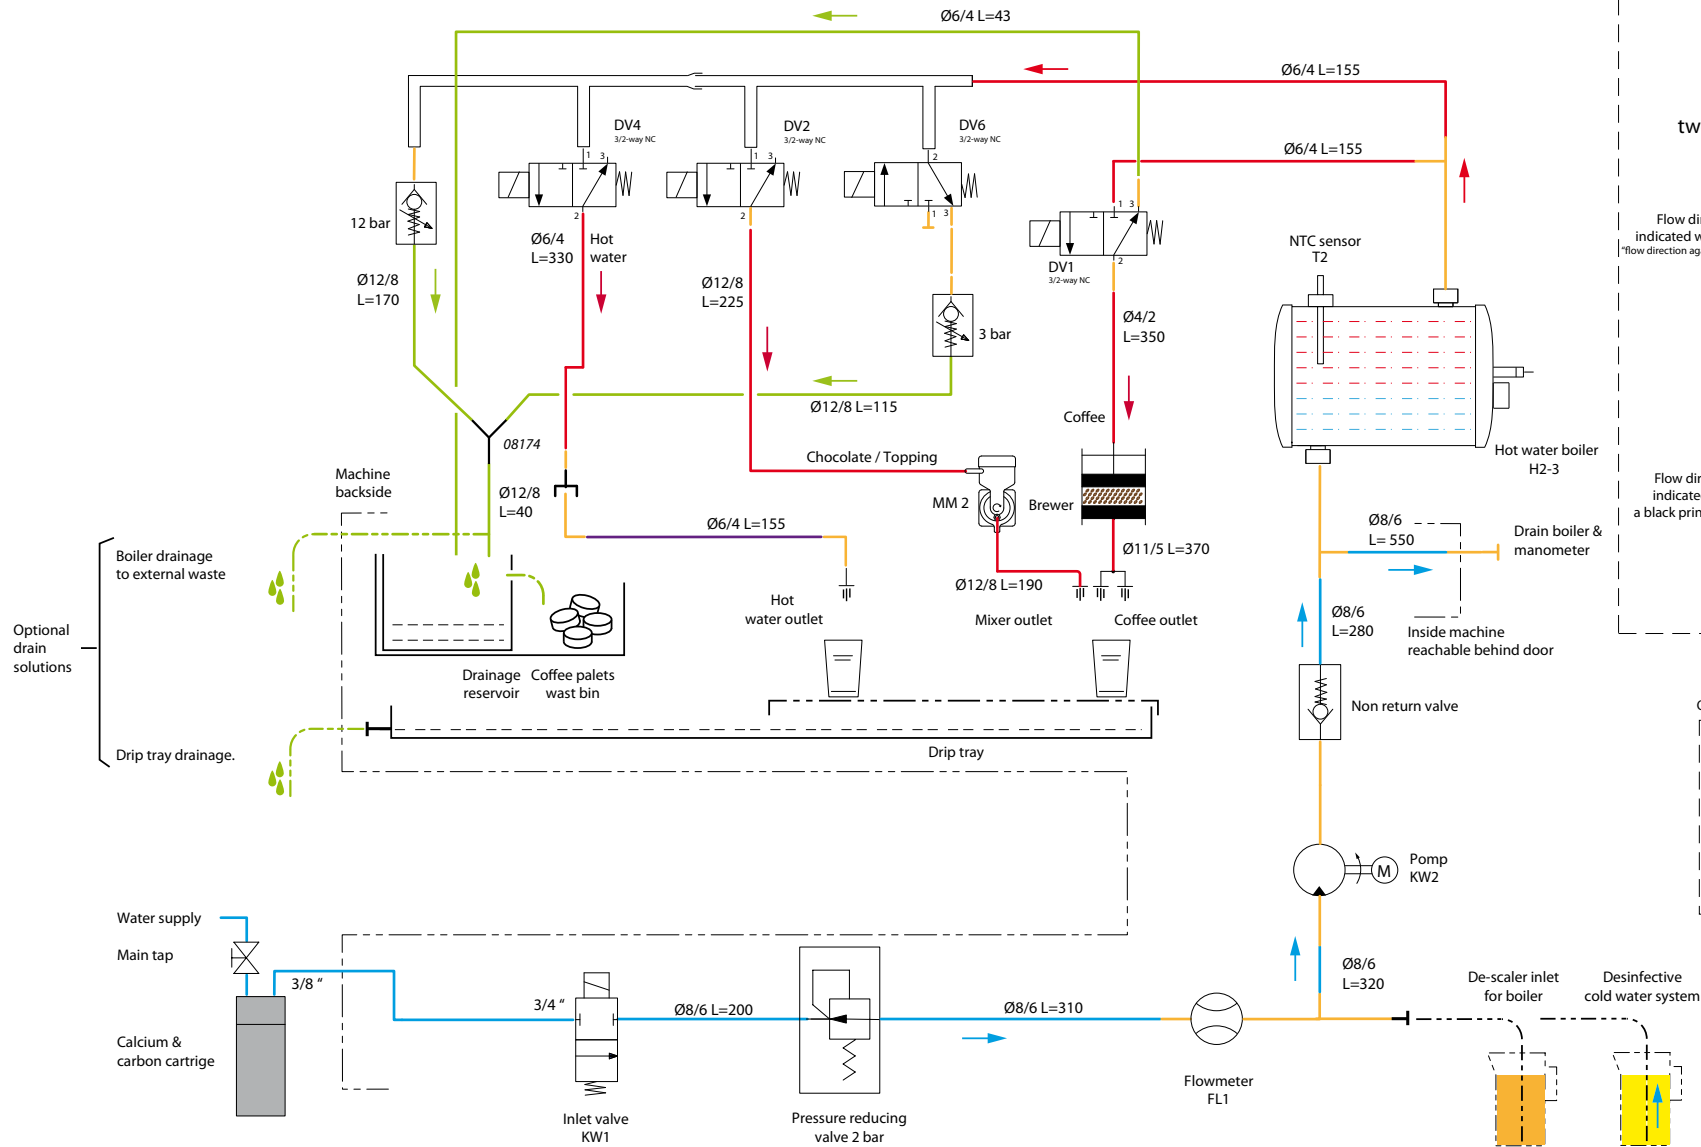

*Recomended Spare Part

Type : OPTIBEAN 3 H&C
Articlenumber : 1001522

From mach. nr. : 4X 31323
Date : 09 - 2015

Page : 10 - 12
Rev : 3

Rated voltage : 1N~ 220-240V 50-60Hz 2275W

Drawer : RLF
Date : 06-07-11

Spare Parts Info

ANIMO

www.animo.eu

- OptiBean Service kit: 1001365
- Manometer 0...16bar
 - Water measuring cup 2L
 - PTFE tube Ø 8mm for draining boiler & filling descaler

Watermanagement OptiBean
 - incl. option boiler drain solution
 - incl. descaling solution boiler & valves
 - incl. disinfection solution optional cold water system