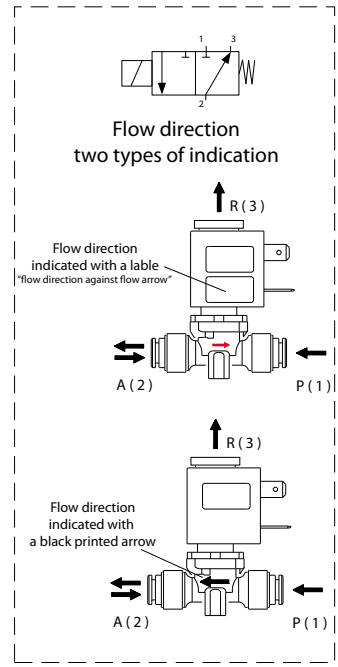

Spare Parts Info

ANIMO

www.animo.eu

- OptiBean Service kit: 1001365
- Manometer 0...16bar
 - Water measuring cup 2L
 - PTFE tube Ø 8mm for draining boiler & filling descaler

Watermanagement OptiBean
 - incl. option boiler drain solution
 - incl. descaling solution boiler & valves
 - incl. disinfection solution optional cold water system