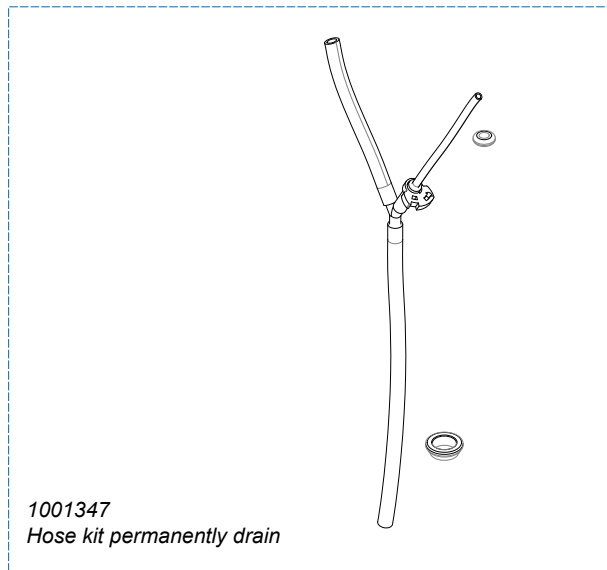

From mach. nr. : 4X 31323
 Date : 09 - 2015

Page : 9 - 12
 Rev : 3

Rated voltage : 1N~ 220-240V 50-60Hz 2275W

Drawer : RLF
 Date : 06-07-11

Spare Parts Info

ANIMO

www.animo.eu

Accessories