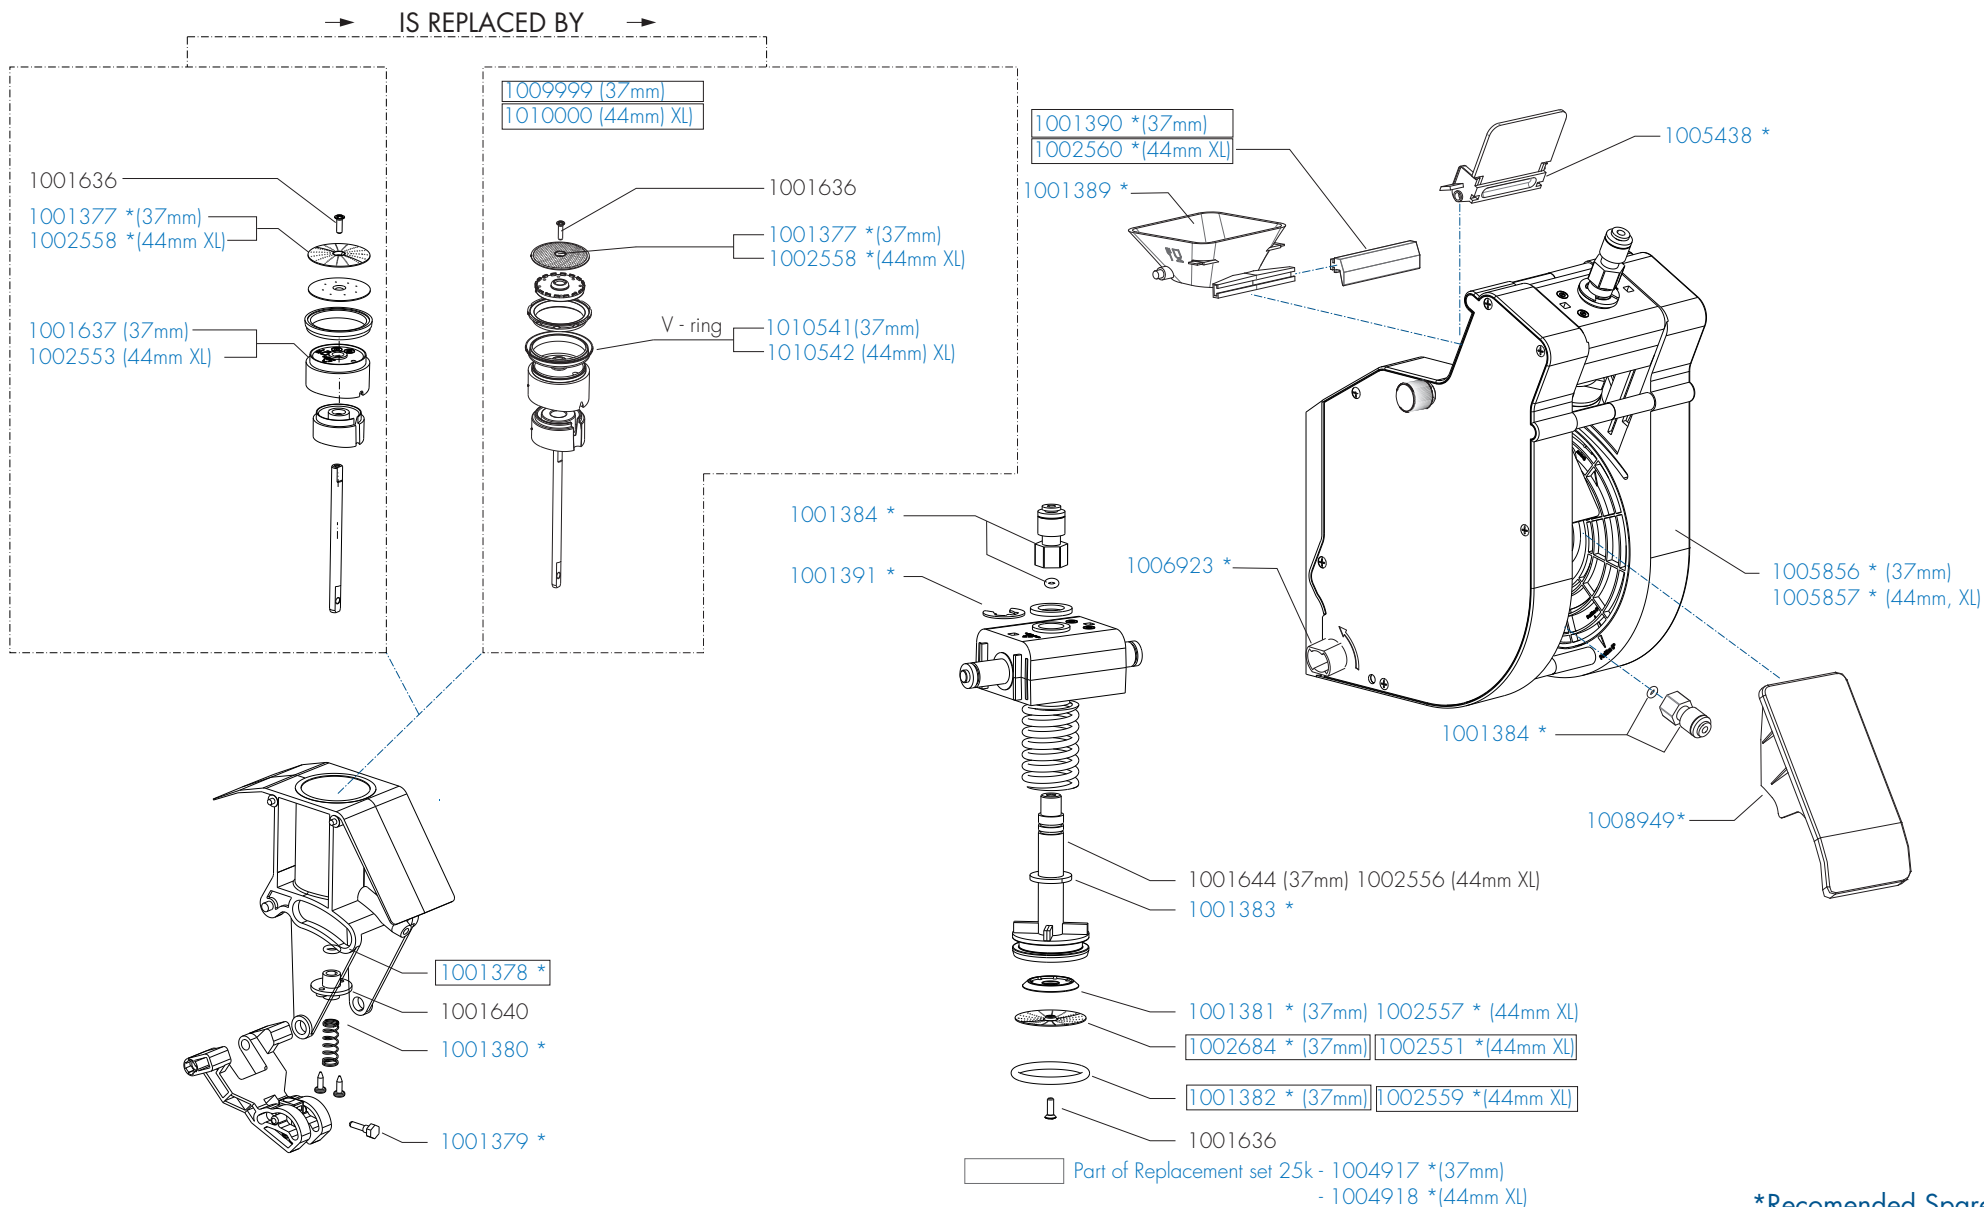

*Recomended Spare Part

Type : OPTIBEAN 2 / 3 (XL) NG

Articlenumber : see page 1

From mach. nr. : 1AB XXXXX

Date : 01 - 2018

Page : 8 - 16

Rev : 10.0 (19-04-2023)

Rated voltage : 1N~ 220-240V 50Hz 2100W

Drawer : JK

Date : 15-10-15

Spare Parts Info

ANIMO

www.animo.eu