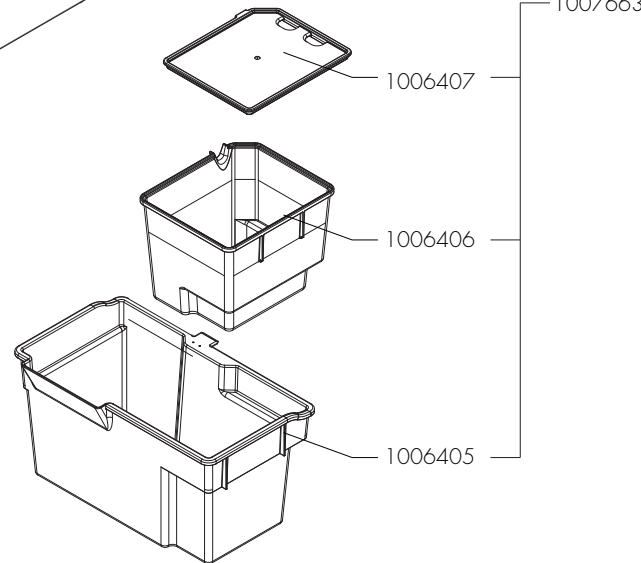

*Recomended Spare Part

Type : OPTIBEAN 2 / 3 (XL) NG

Articlenumber : see page 1

Rated voltage : 1N~ 220-240V 50Hz 2100W

From mach. nr. : 1AB XXXXX

Date : 01 - 2018

Drawer : JK

Date : 15-10-15