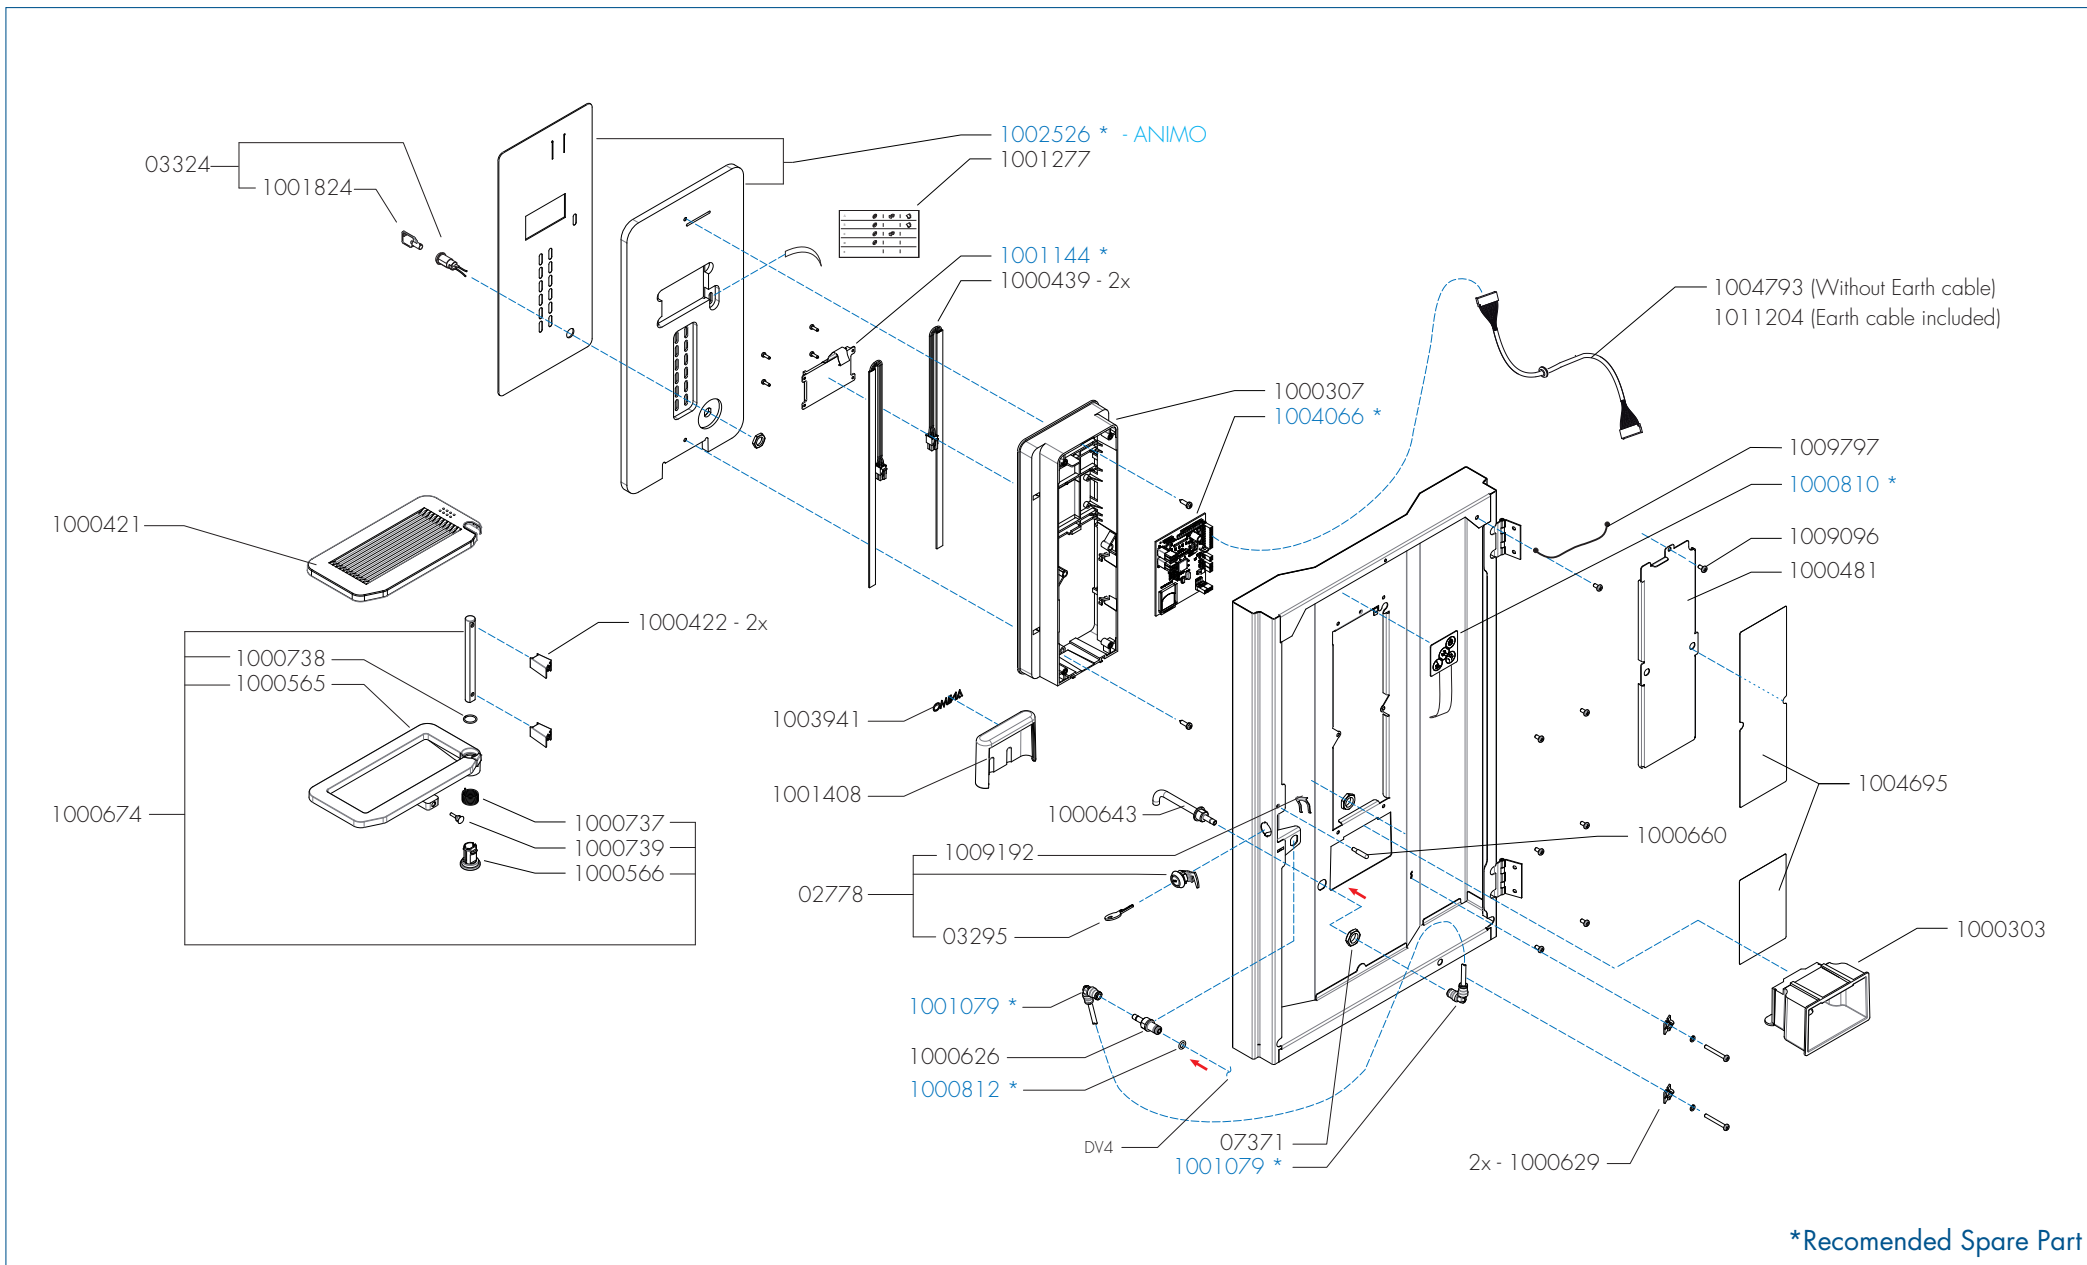

Type : OPTIBEAN 2 / 3 (XL) NG	From mach. nr. : 1AB XXXXX	Page : 2 - 16	 www.animo.eu
Articlenumber : see page 1	Date : 01 - 2018	Rev : 10.0 (19-04-2023)	
Rated voltage : 1N~ 220-240V 50Hz 2100W	Drawer : JK	Spare Parts Info	
	Date : 15-10-15