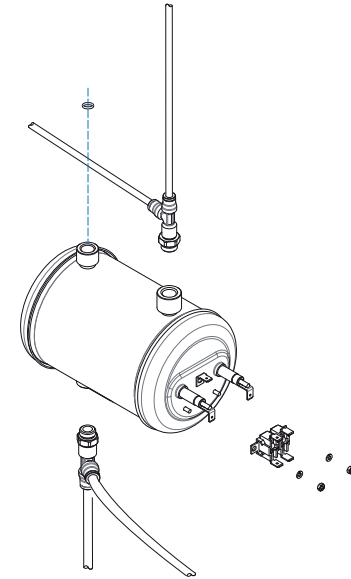

Spare Parts Info

ANIMO

www.animo.eu

Accessories

1004954
Hygiene kit

1010947
Service kit

1002876*
Boiler replacement kit OptiBean

1004945
Hose kit permanently drain

1004917 *(37mm), 1004918 *(44mm XL)
Replacement kit 25k

*Recomended Spare Part

Type : OPTIBEAN 2 / 3 (XL) NG
Articlenumber : see page 1

From mach. nr. : 1AB XXXXX
Date : 01 - 2018

Page : 11 - 16
Rev : 10.0 (19-04-2023)