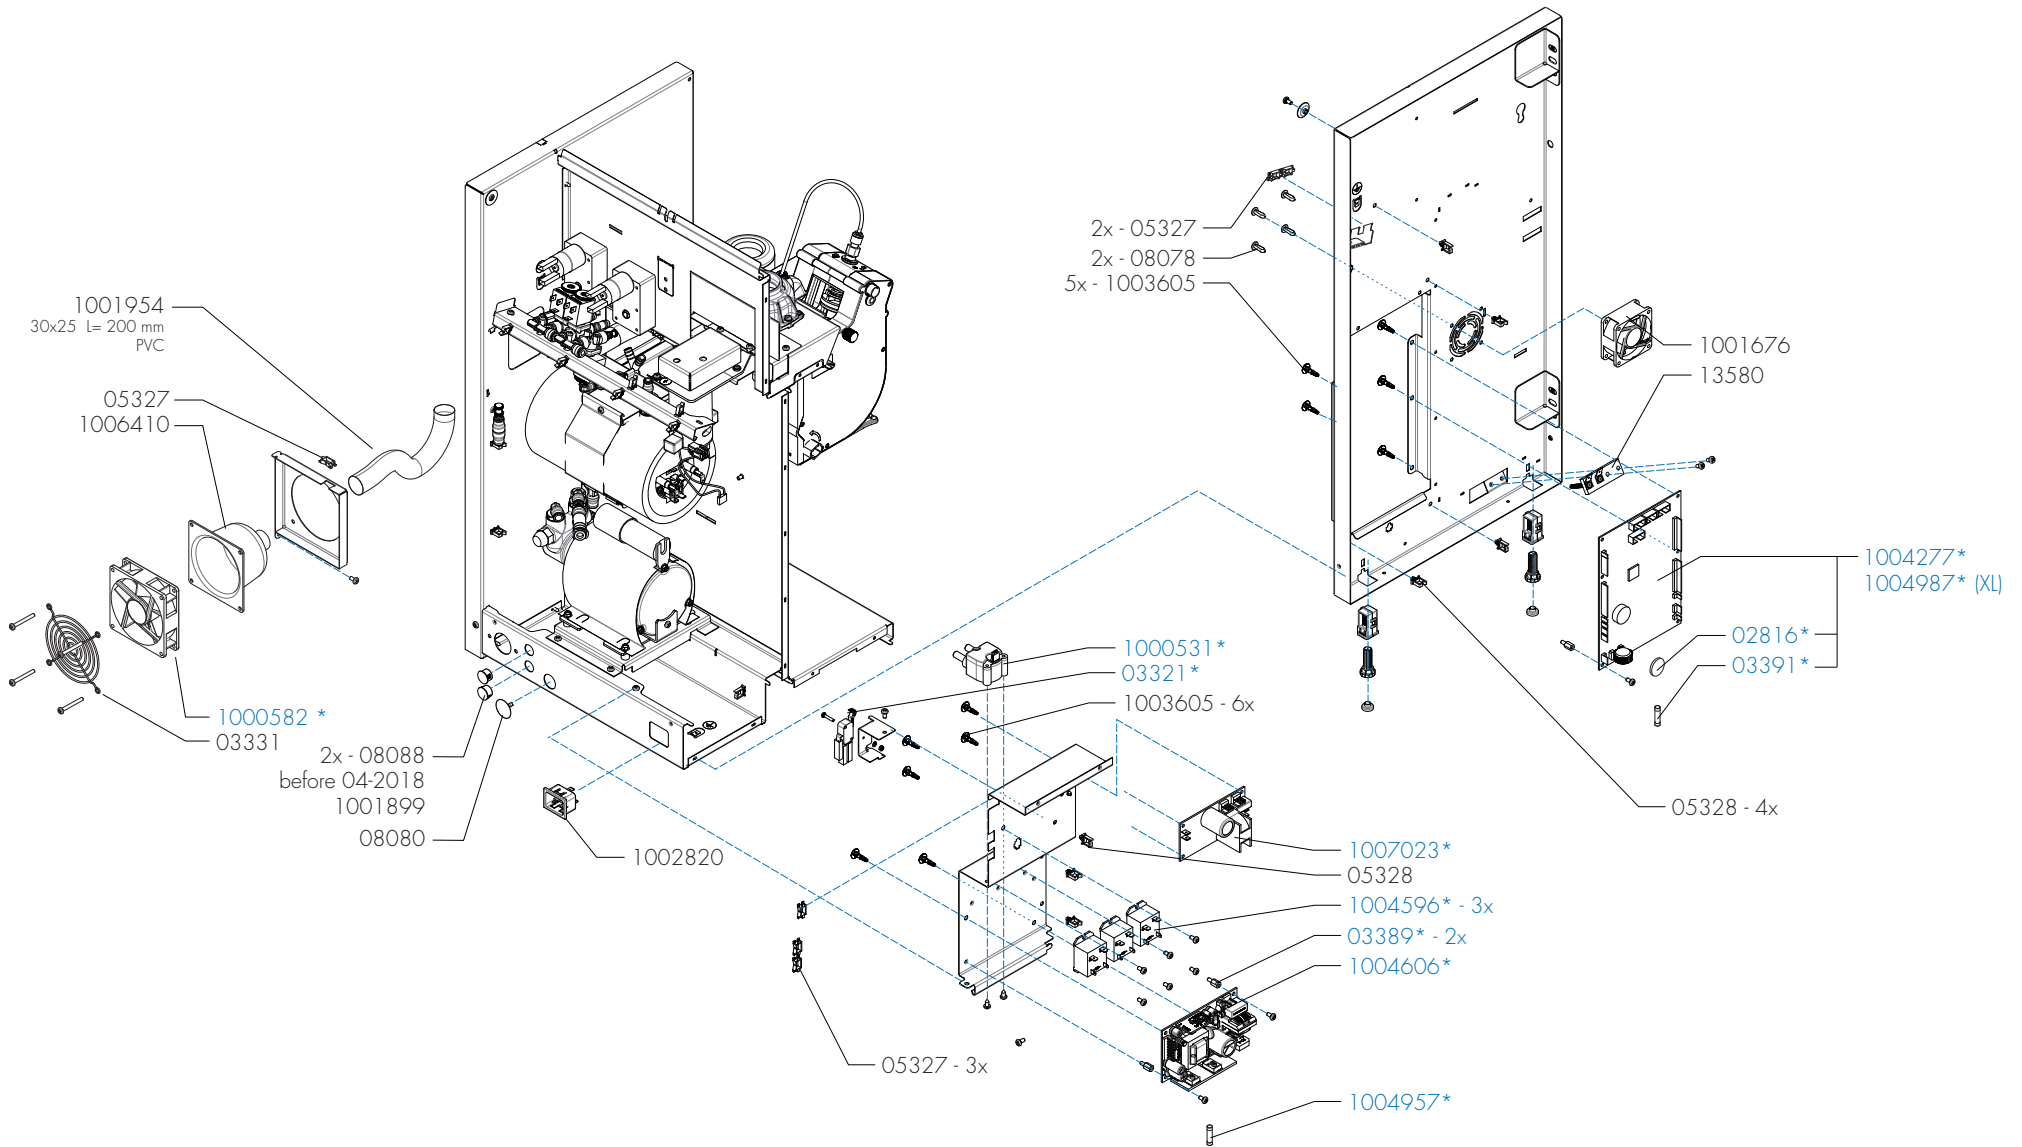

*Recomended Spare Part

Type : OPTIBEAN 2 / 3 (XL) NG
Articulenumber : see page 1

From mach. nr. : 1AB XXXXX
Date : 01 - 2018

Page : 4 - 16
Rev : 10.0 (19-04-2023)

Rated voltage : 1N~ 220-240V 50Hz 2100W

Drawer : JK
Date : 15-10-15

Spare Parts Info

ANIMO

www.animo.eu