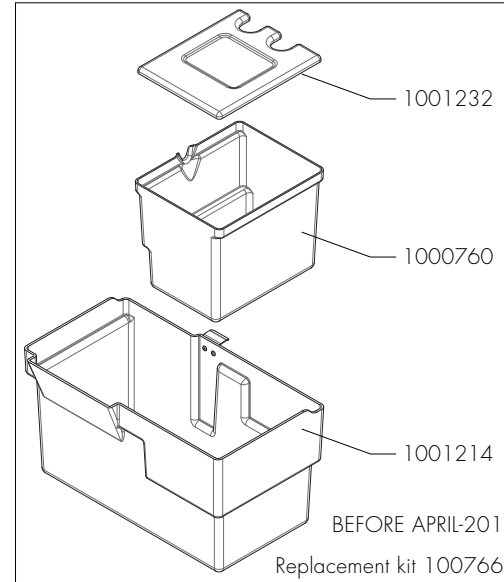

*Recomended Spare Part

Type : OPTIBEAN 2 / 3 (XL) NG

Articlenumber : see page 1

Rated voltage : 1N~ 220-240V 50Hz 2100W

From mach. nr. : 1AB XXXXX

Date : 01 - 2018

Drawer : JK

Date : 15-10-15