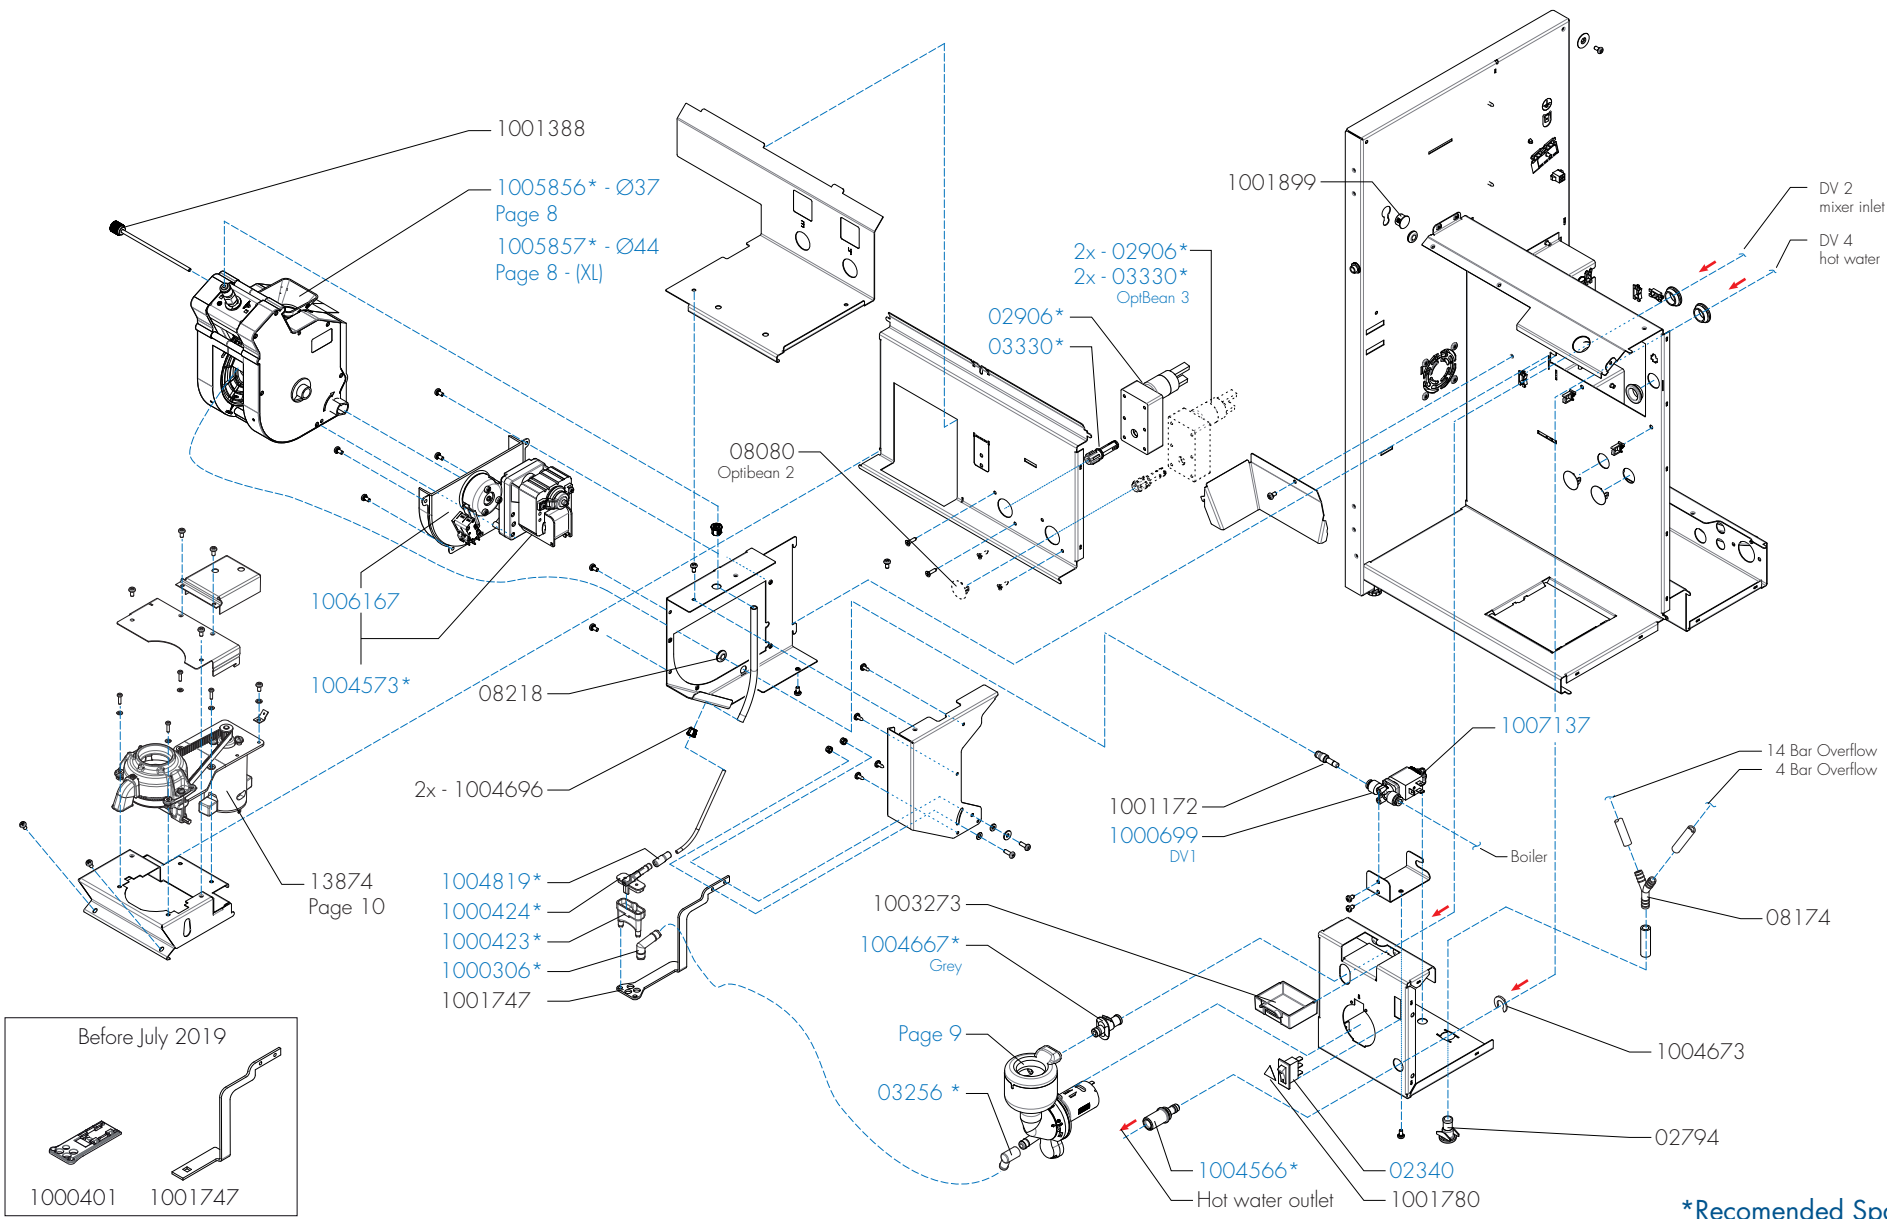

*Recomended Spare Part

Type : OPTIBEAN 2 / 3 (XL) NG	From mach. nr. : 1AB XXXXX	Page : 5 - 16	 www.animo.eu
Articlenumber : see page 1	Date : 01 - 2018	Rev : 10.0 (19-04-2023)	
Rated voltage : 1N~ 220-240V 50Hz 2100W	Drawer : JK	Spare Parts Info	
	Date : 15-10-15