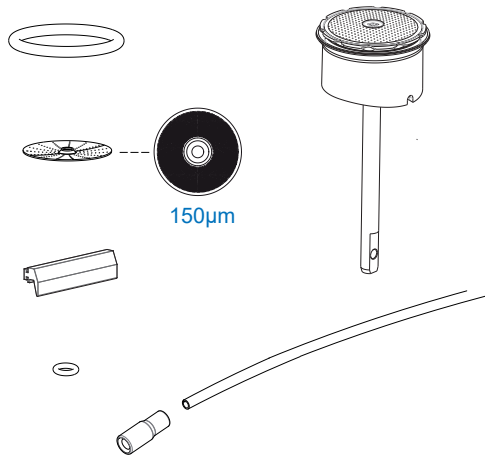

Spare Parts Info

ANIMO

www.animo.eu

Accessories

1004954
Hygiene kit

1010947
Service kit

1002876*
Boiler replacement kit OptiBean

1004945
Hose kit permanently drain