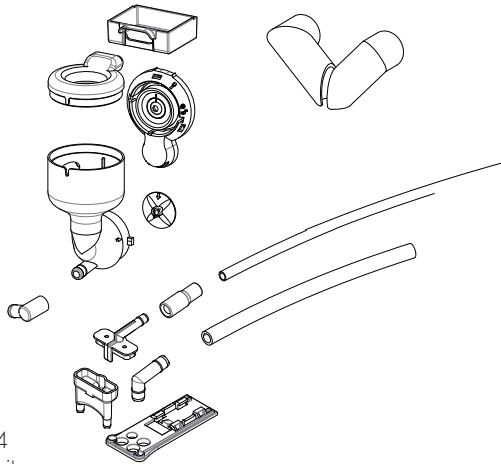

Drawer : JK

Date : 15-10-15

Page : 9 - 16

Rev : 10.0 (19-04-2023)

Spare Parts Info

ANIMO

www.animo.eu

*Recomended Spare Part

Spare Parts Info

ANIMO

www.animo.eu

Accessories

1004954
Hygiene kit

1010947
Service kit

1002876*
Boiler replacement kit OptiBean

1004945
Hose kit permanently drain