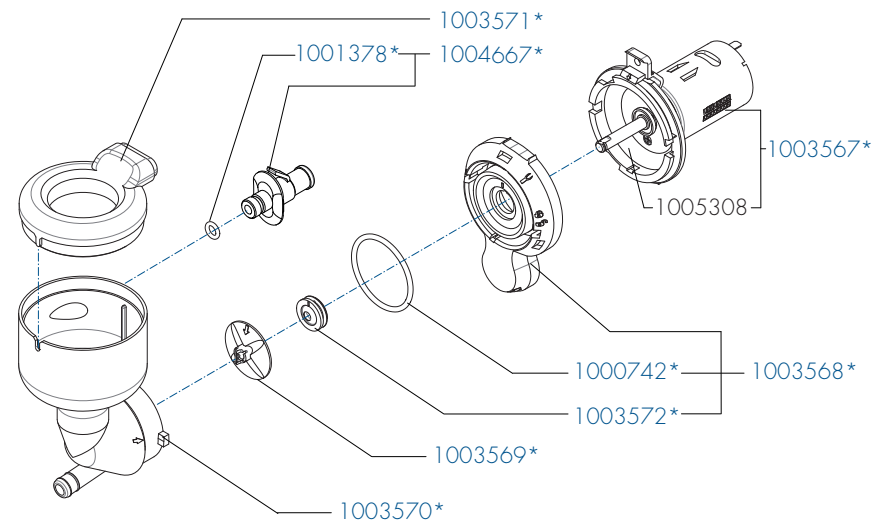

ANIMO

www.animo.eu

*Recomended Spare Part

Type : OPTIBEAN 2 / 3 (XL) NG

Articlenumber : see page 1

Rated voltage : 1N~ 220-240V 50Hz 2100W

From mach. nr. : 1AB XXXXX

Date : 01 - 2018